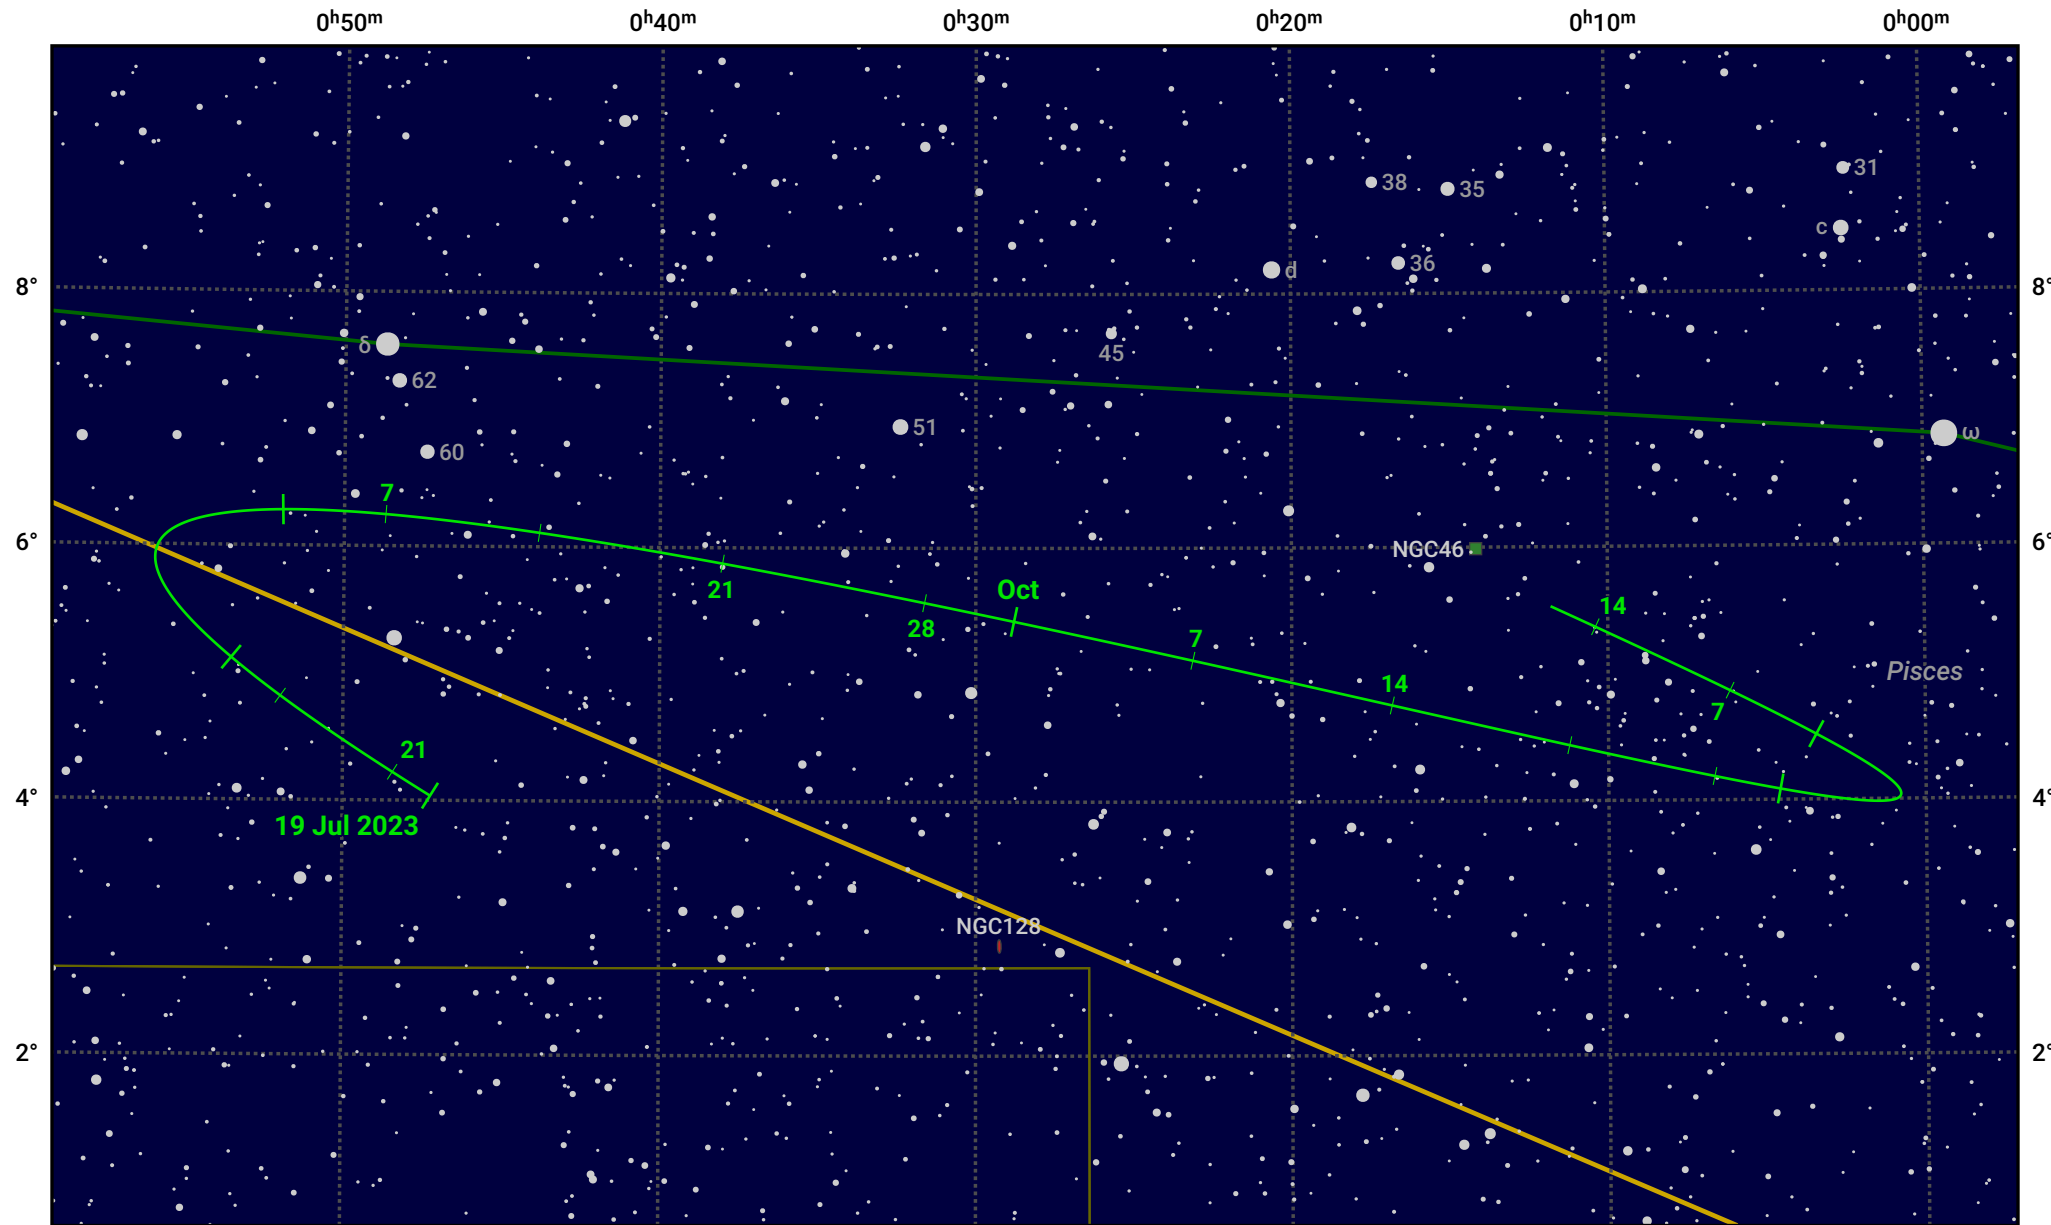

The path of Asteroid 29 Amphitrite around opposition on 2 Oct 2023

© Dominic Ford 2011–2024. Date markers placed at midnight UTC. Downloaded from <https://in-the-sky.org>

Magnitude scale: 11.0 10.0 9.0 8.0 7.0 6.0 5.0 4.0

— Ecliptic Plane

Galaxy Bright nebula Open cluster Globular cluster

Date	Mag	Phase
2023 Aug 1	10.4	96%
2023 Sep 1	9.7	99%
2023 Sep 5	9.6	99%
2023 Oct 1	8.9	100%
2023 Nov 1	9.6	99%
2023 Dec 1	10.3	96%