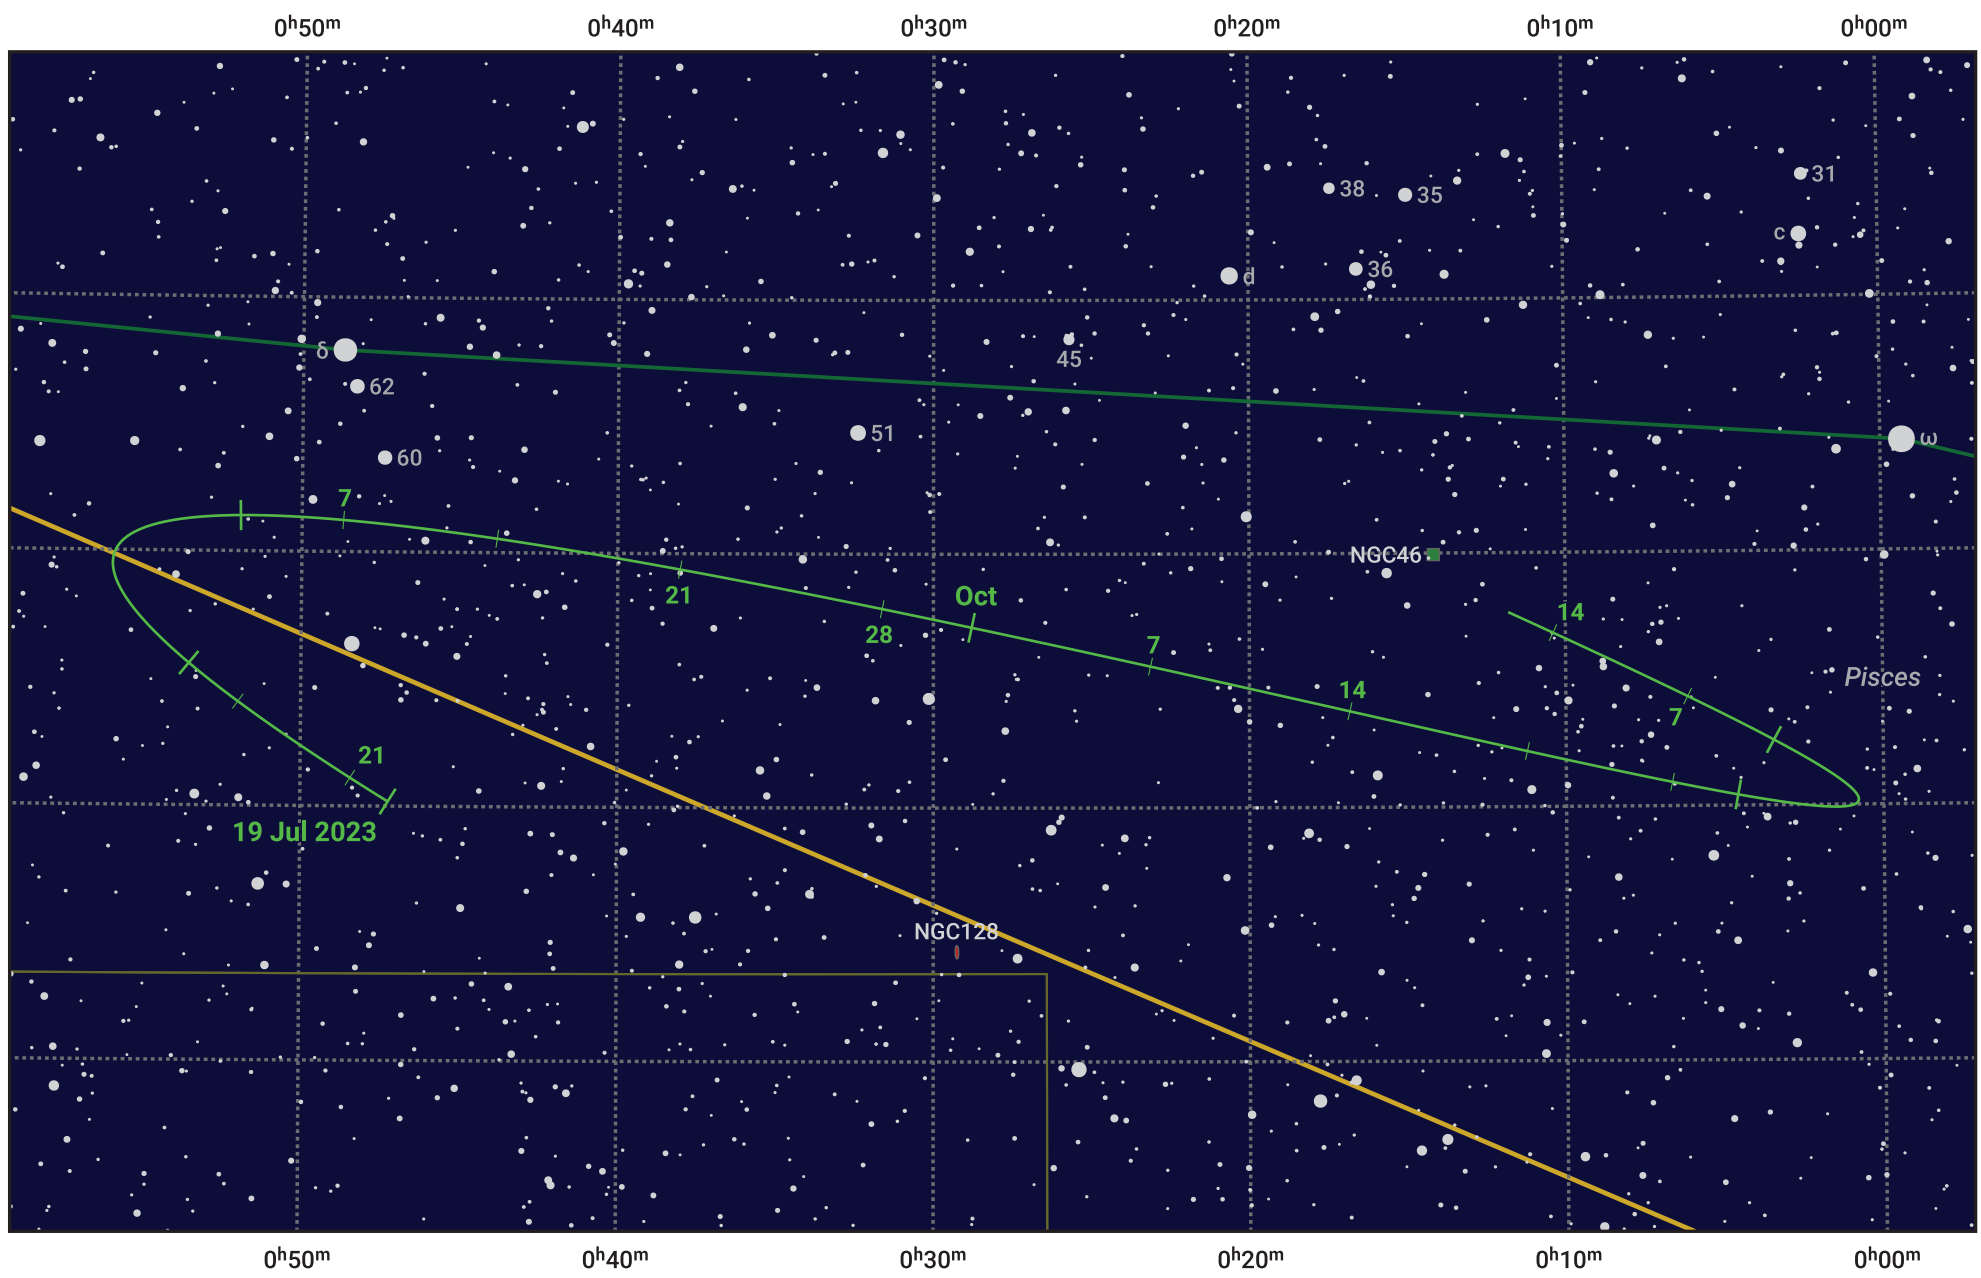

The path of Asteroid 29 Amphitrite around opposition on 2 Oct 2023

© Dominic Ford 2011–2024. Date markers placed at midnight UTC. Downloaded from <https://in-the-sky.org>

Magnitude scale: · 11.0 · 10.0 · 9.0 · 8.0 · 7.0 · 6.0 · 5.0 ● 4.0

— Ecliptic Plane

● Galaxy ■ Bright nebula ● Open cluster ⊕ Globular cluster

Date	Mag	Phase
2023 Aug 1	10.4	96%
2023 Sep 1	9.7	99%
2023 Sep 5	9.6	99%
2023 Oct 1	8.9	100%
2023 Nov 1	9.6	99%
2023 Dec 1	10.3	96%