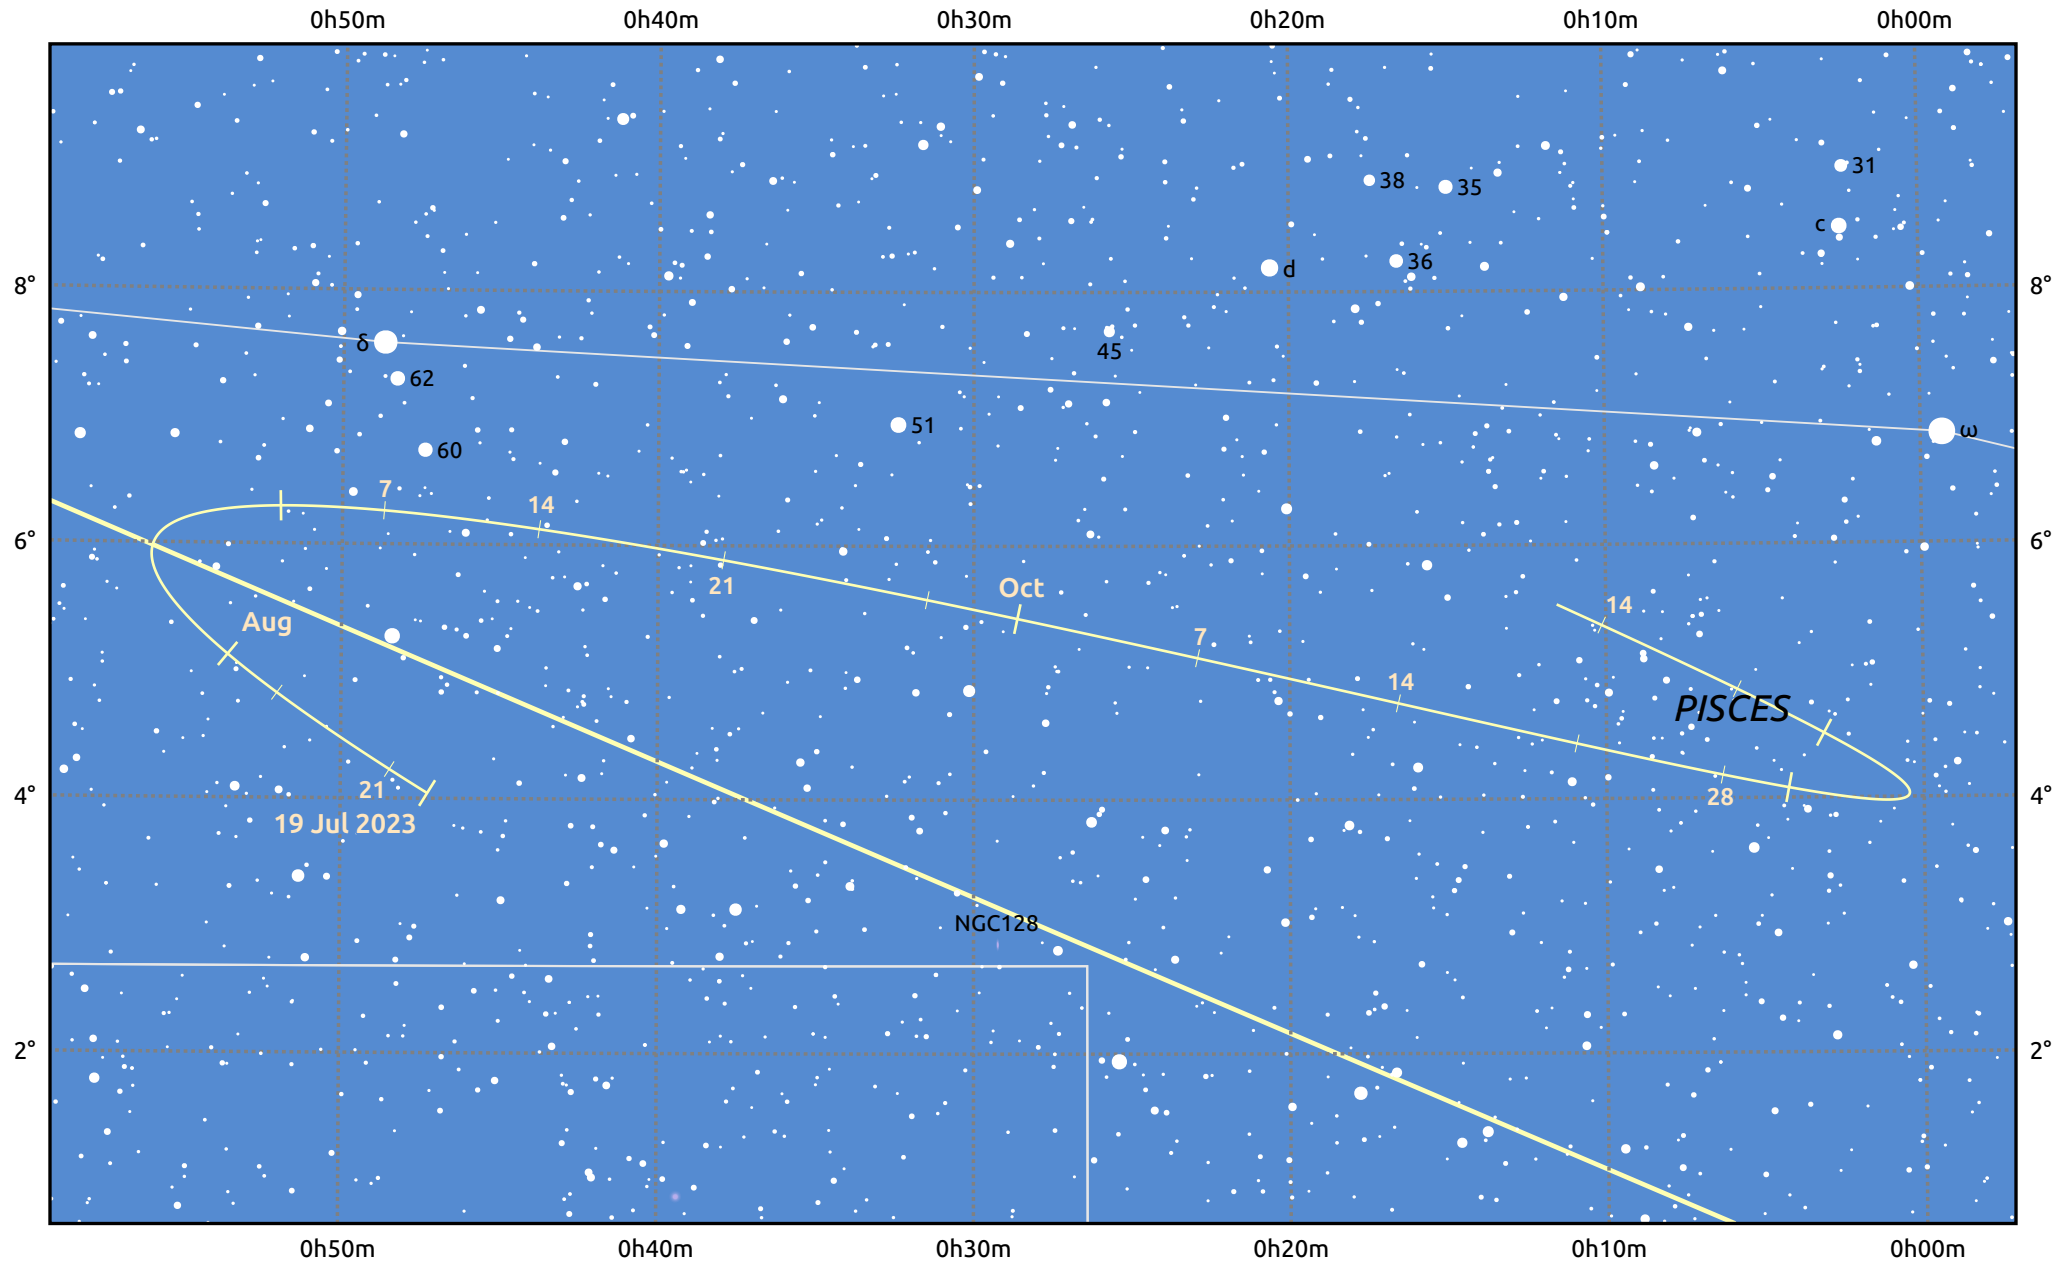

# The path of Asteroid 29 Amphitrite around opposition on 2 Oct 2023

© Dominic Ford 2011–2025. Date markers placed at midnight UTC. Downloaded from <https://in-the-sky.org>

Magnitude scale: · 11.0 · 10.0 · 9.0 · 8.0 · 7.0 · 6.0 ● 5.0 ● 4.0

— Ecliptic Plane

Galaxy   Bright nebula   Open cluster   Globular cluster   Planetary nebula

Date	Mag	Phase
2023 Aug 1	10.4	96%
2023 Sep 1	9.7	98%
2023 Sep 5	9.6	99%
2023 Oct 1	8.8	100%
2023 Nov 1	9.6	99%
2023 Dec 1	10.2	96%