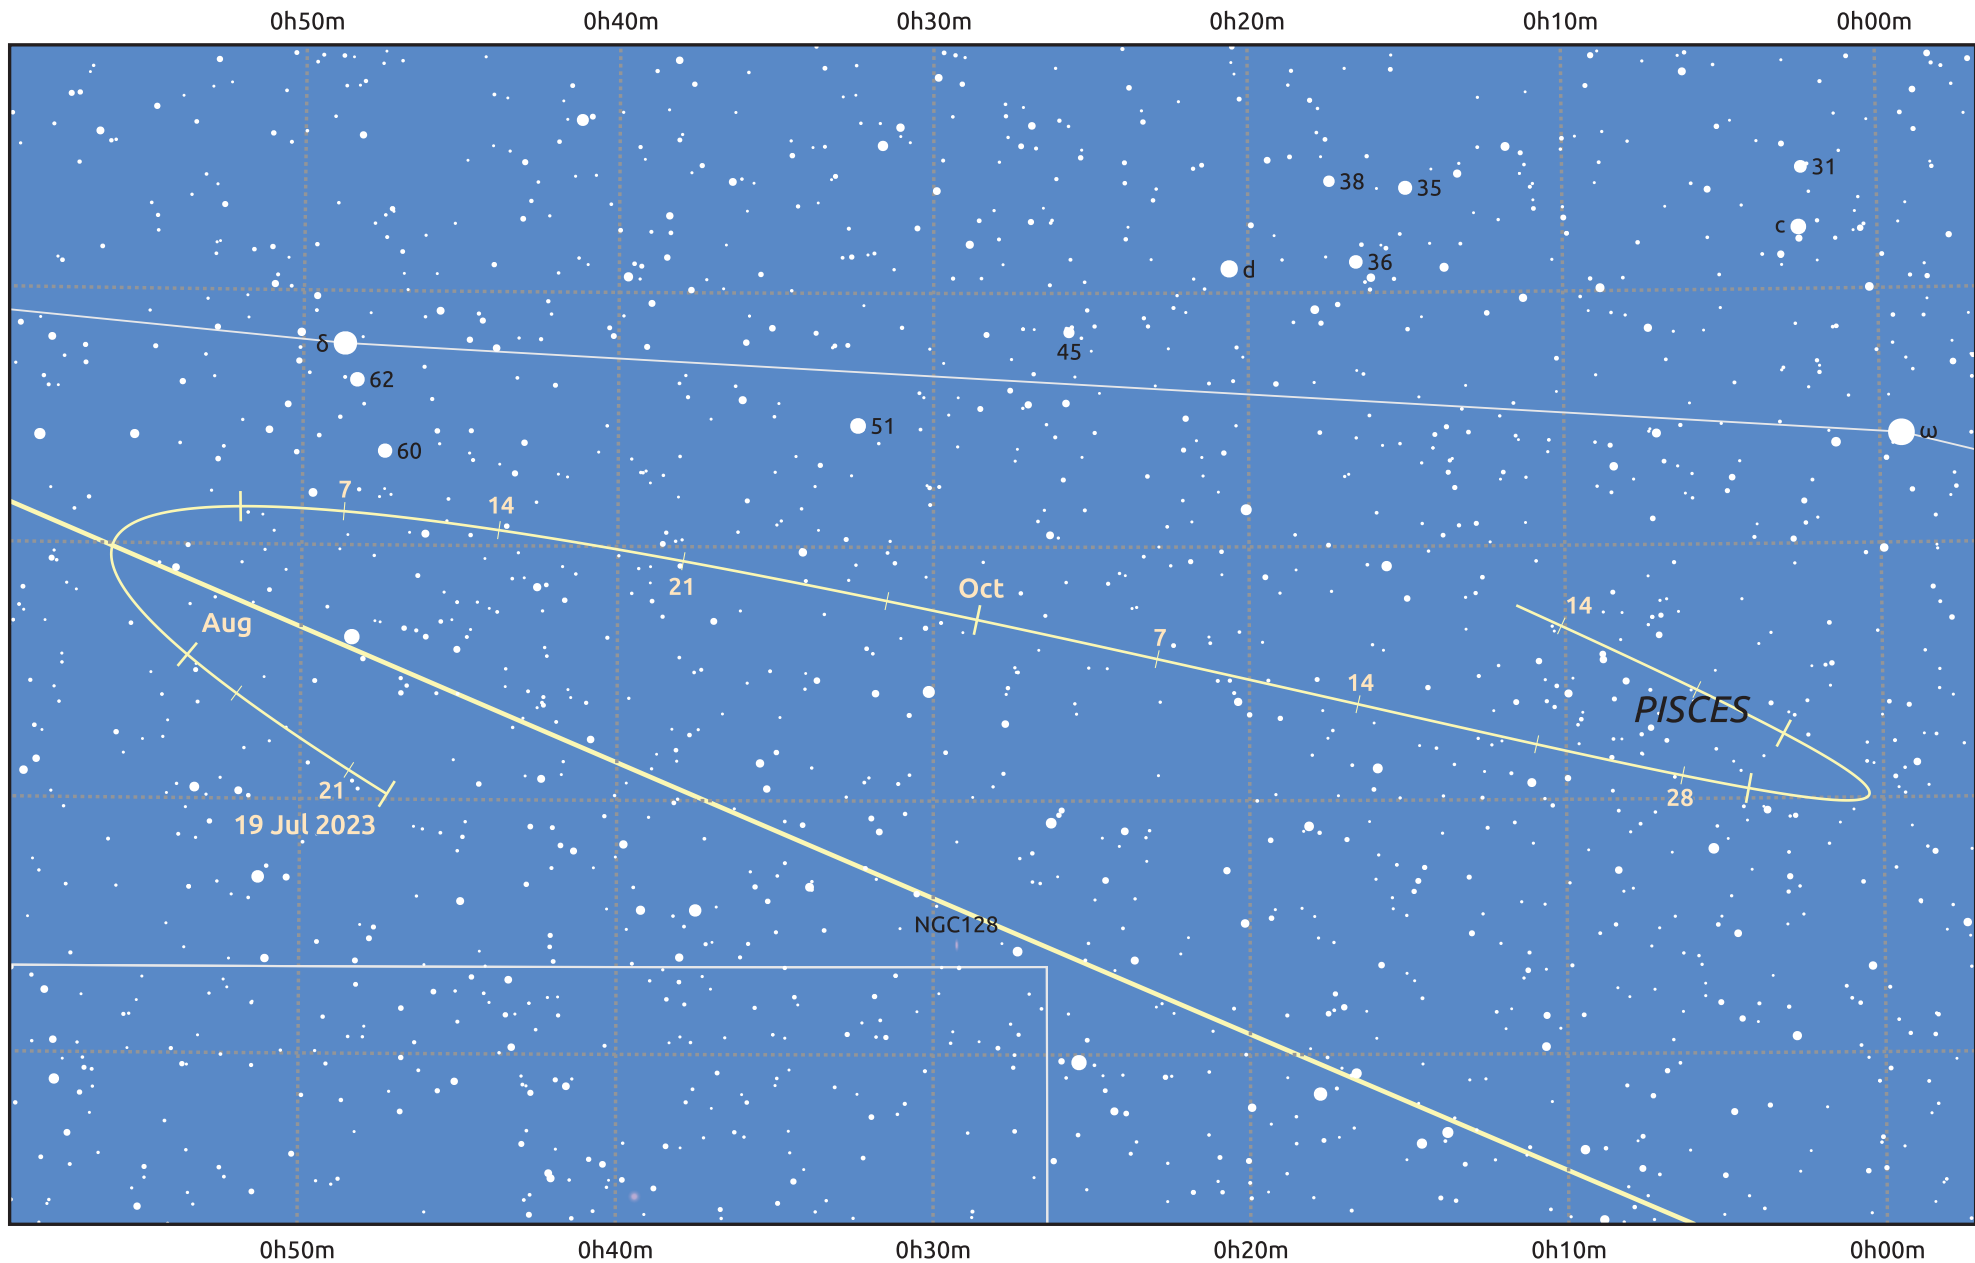

The path of Asteroid 29 Amphitrite around opposition on 2 Oct 2023

© Dominic Ford 2011–2025. Date markers placed at midnight UTC. Downloaded from <https://in-the-sky.org>

Magnitude scale: · 11.0 · 10.0 · 9.0 · 8.0 · 7.0 · 6.0 ● 5.0 ●● 4.0

— Ecliptic Plane

Galaxy Bright nebula Open cluster Globular cluster Planetary nebula

Date	Mag	Phase
2023 Aug 1	10.4	96%
2023 Sep 1	9.7	98%
2023 Sep 5	9.6	99%
2023 Oct 1	8.8	100%
2023 Nov 1	9.6	99%
2023 Dec 1	10.2	96%