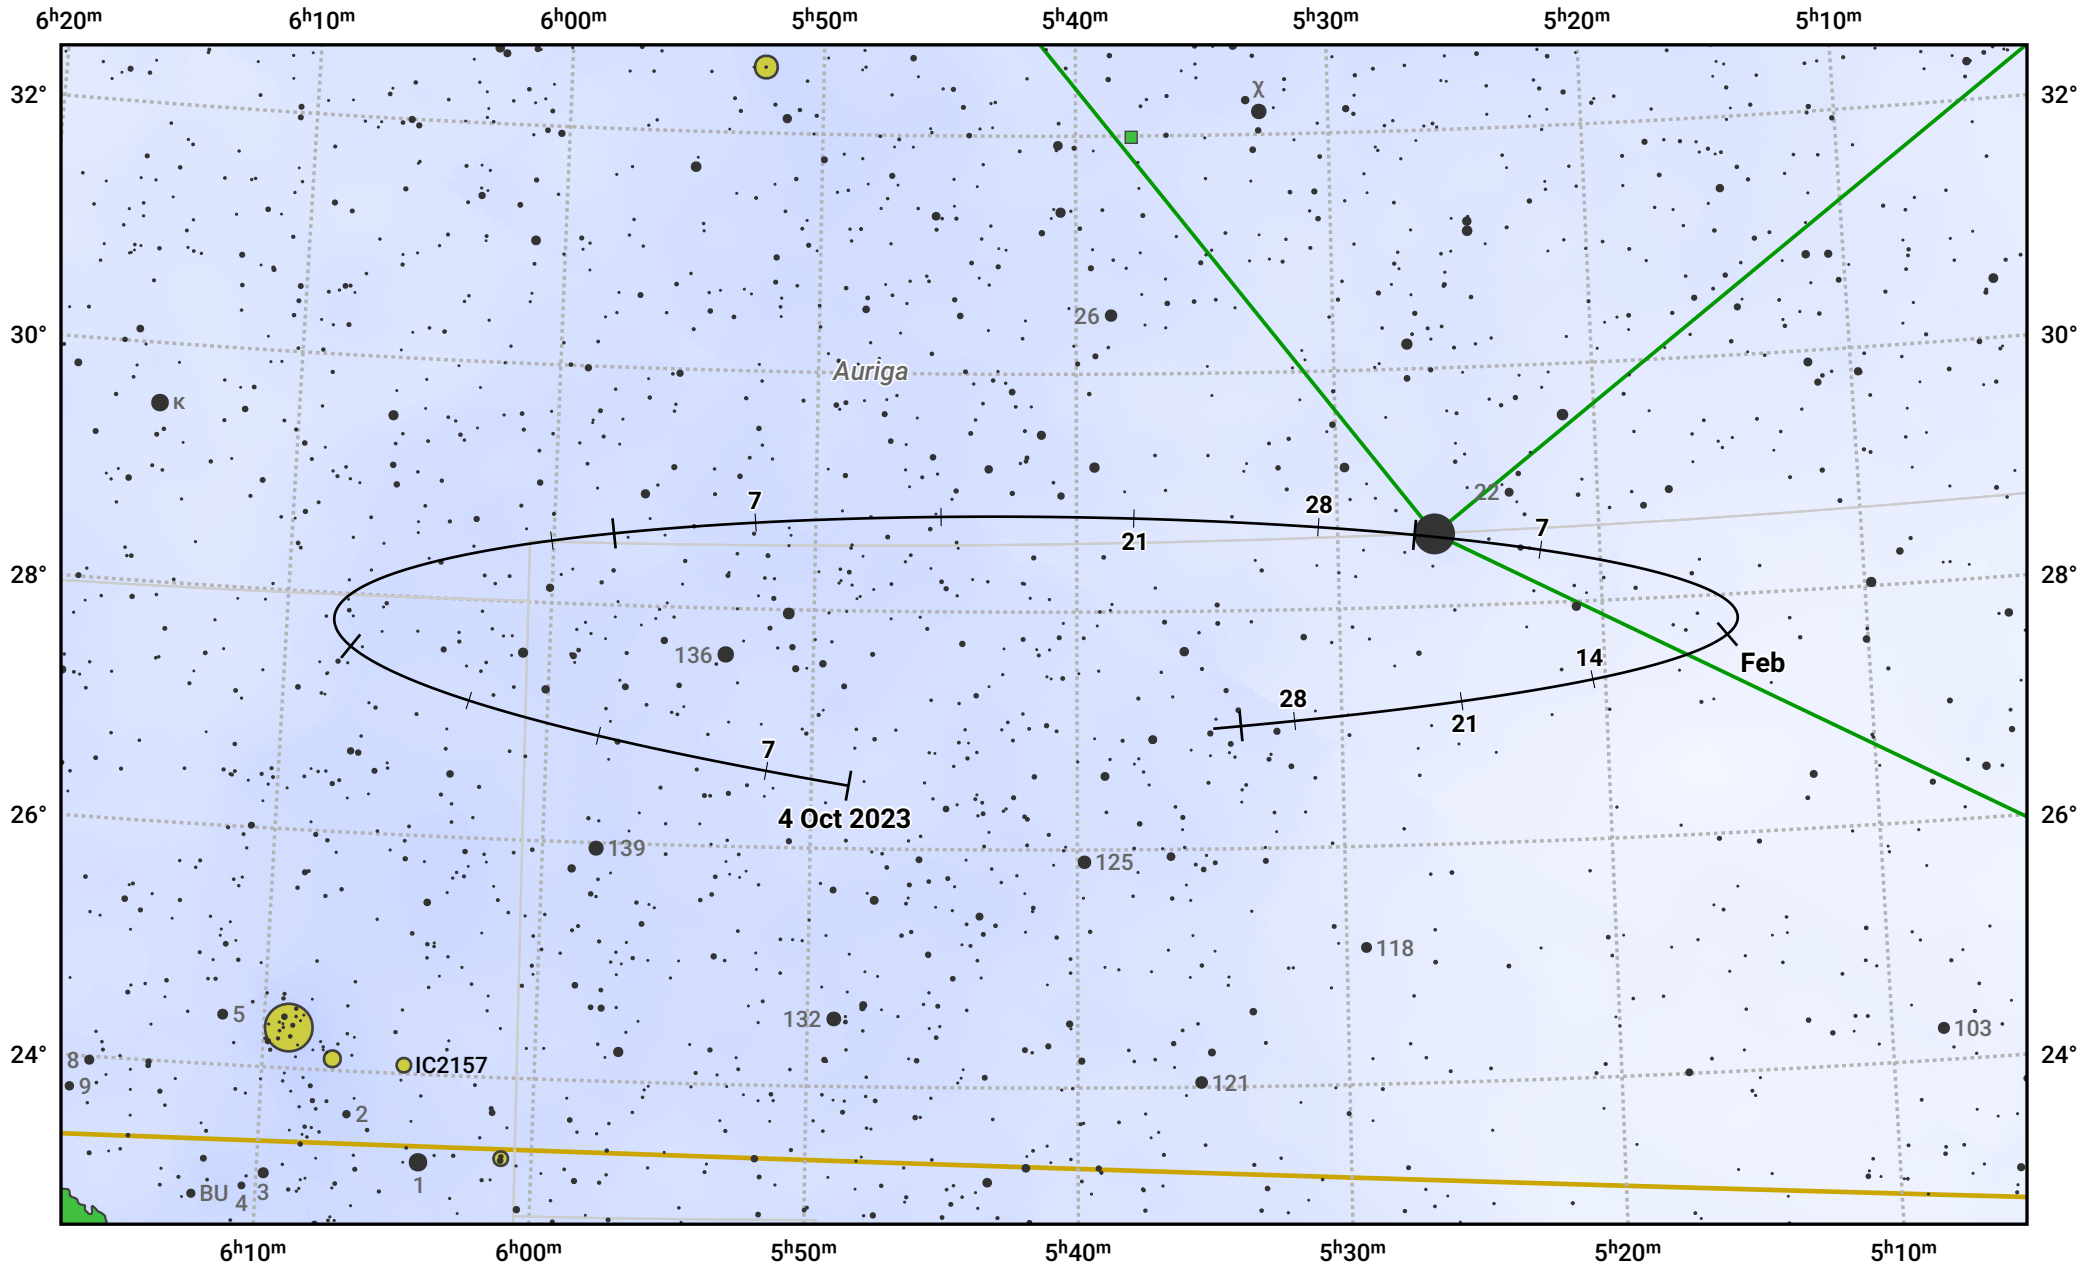

The path of Asteroid 37 Fides around opposition on 18 Dec 2023

© Dominic Ford 2011–2024. Date markers placed at midnight UTC. Downloaded from <https://in-the-sky.org>

Magnitude scale: 10.0 9.0 8.0 7.0 6.0 5.0 4.0 3.0 2.0 1.0

— Ecliptic Plane

Galaxy Bright nebula Open cluster Globular cluster

Date	Mag	Phase
2023 Nov 1	10.9	97%
2023 Nov 20	10.5	98%
2023 Dec 1	10.2	99%
2024 Jan 1	10.1	100%
2024 Feb 1	11.0	97%
2024 Feb 23	11.5	95%
2024 Mar 1	11.6	95%