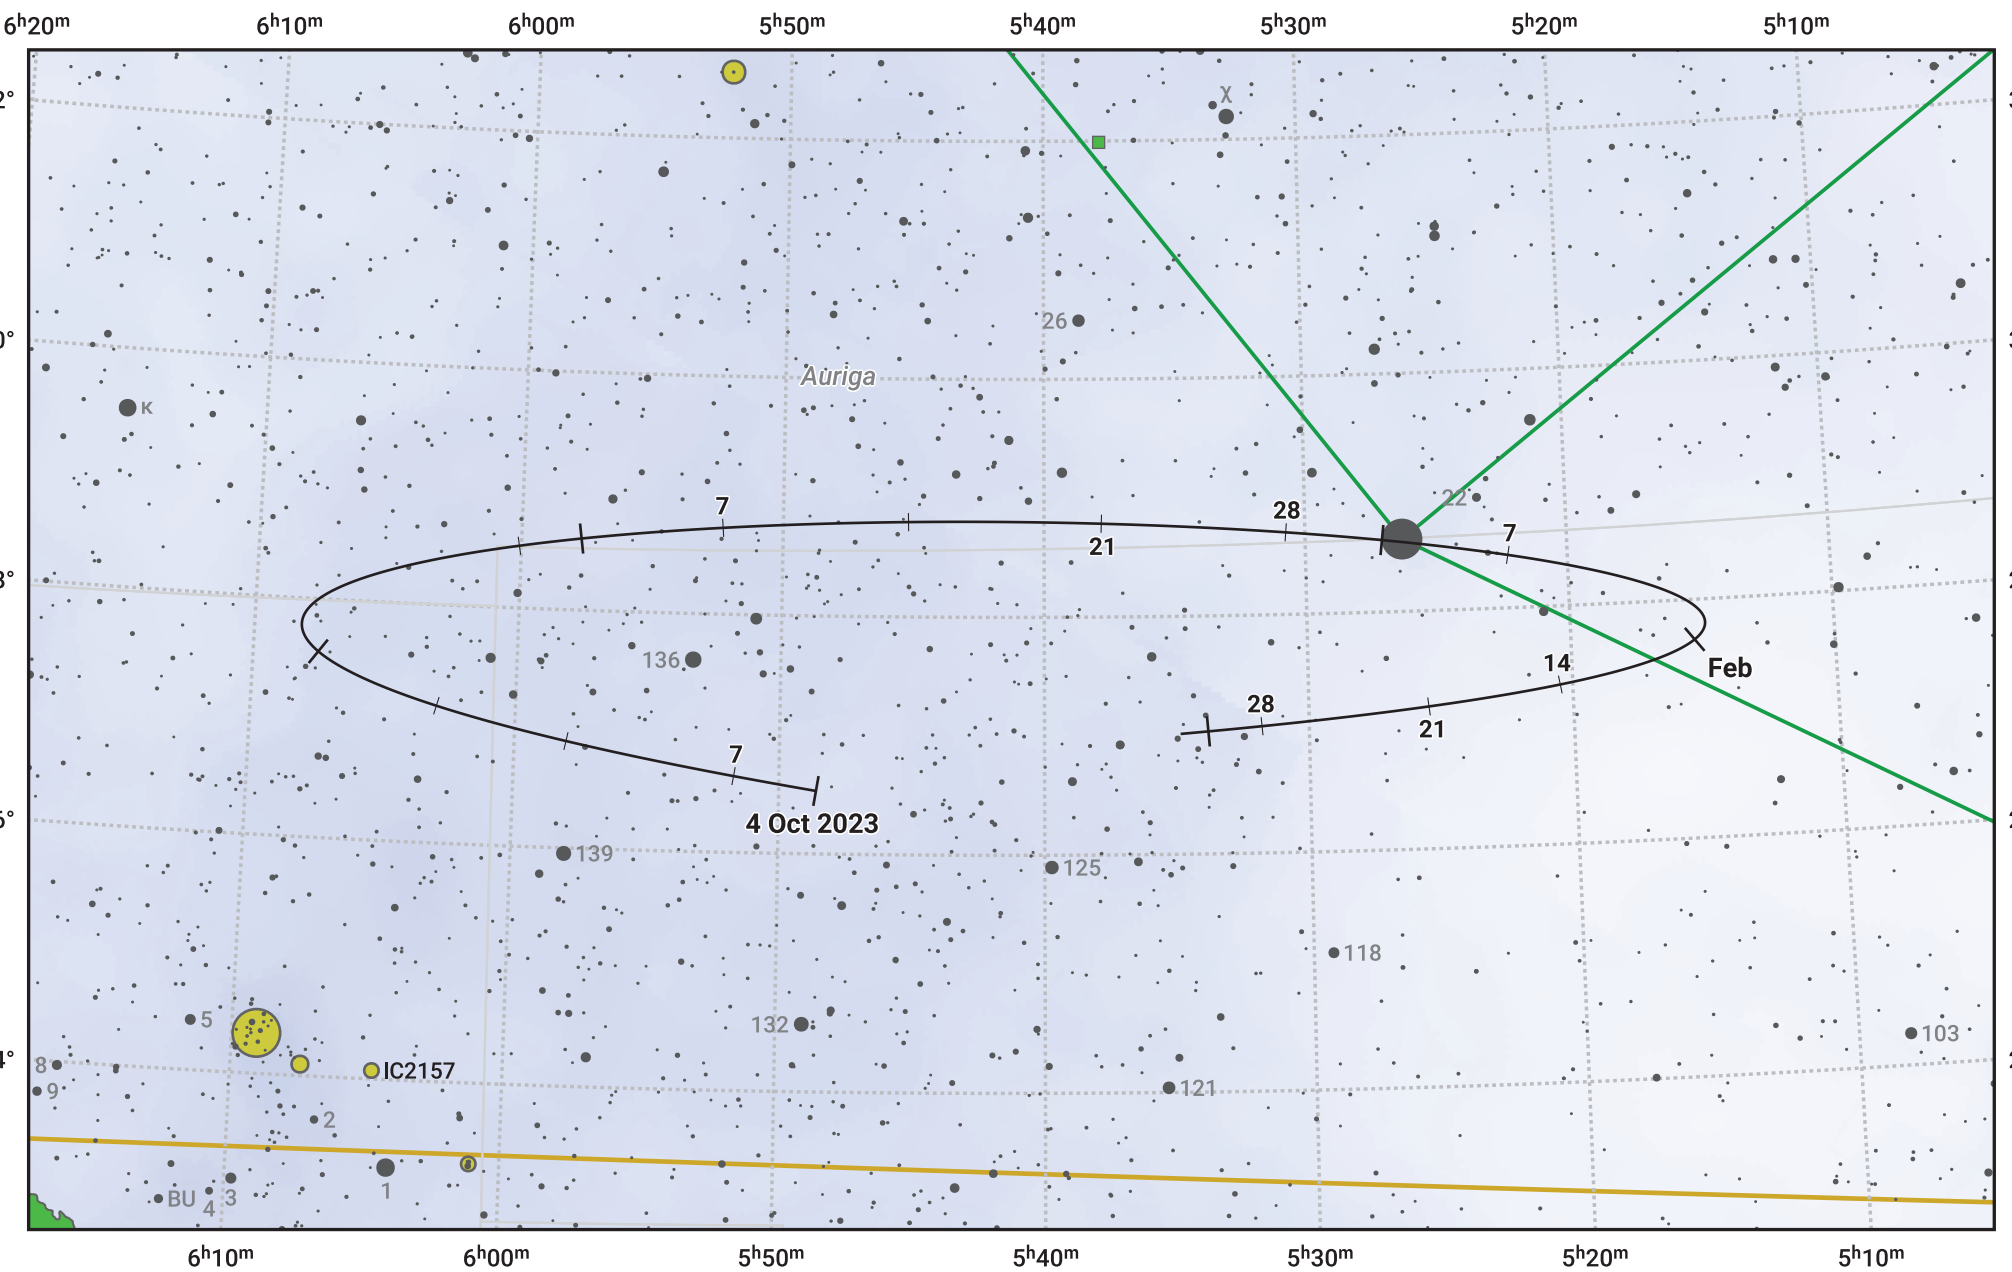

The path of Asteroid 37 Fides around opposition on 18 Dec 2023

© Dominic Ford 2011–2024. Date markers placed at midnight UTC. Downloaded from <https://in-the-sky.org>

Magnitude scale: 10.0 9.0 8.0 7.0 6.0 5.0 4.0 3.0 2.0 1.0

— Ecliptic Plane

Galaxy Bright nebula Open cluster Globular cluster

Date	Mag	Phase
2023 Nov 1	10.9	97%
2023 Nov 20	10.5	98%
2023 Dec 1	10.2	99%
2024 Jan 1	10.1	100%
2024 Feb 1	11.0	97%
2024 Feb 23	11.5	95%
2024 Mar 1	11.6	95%