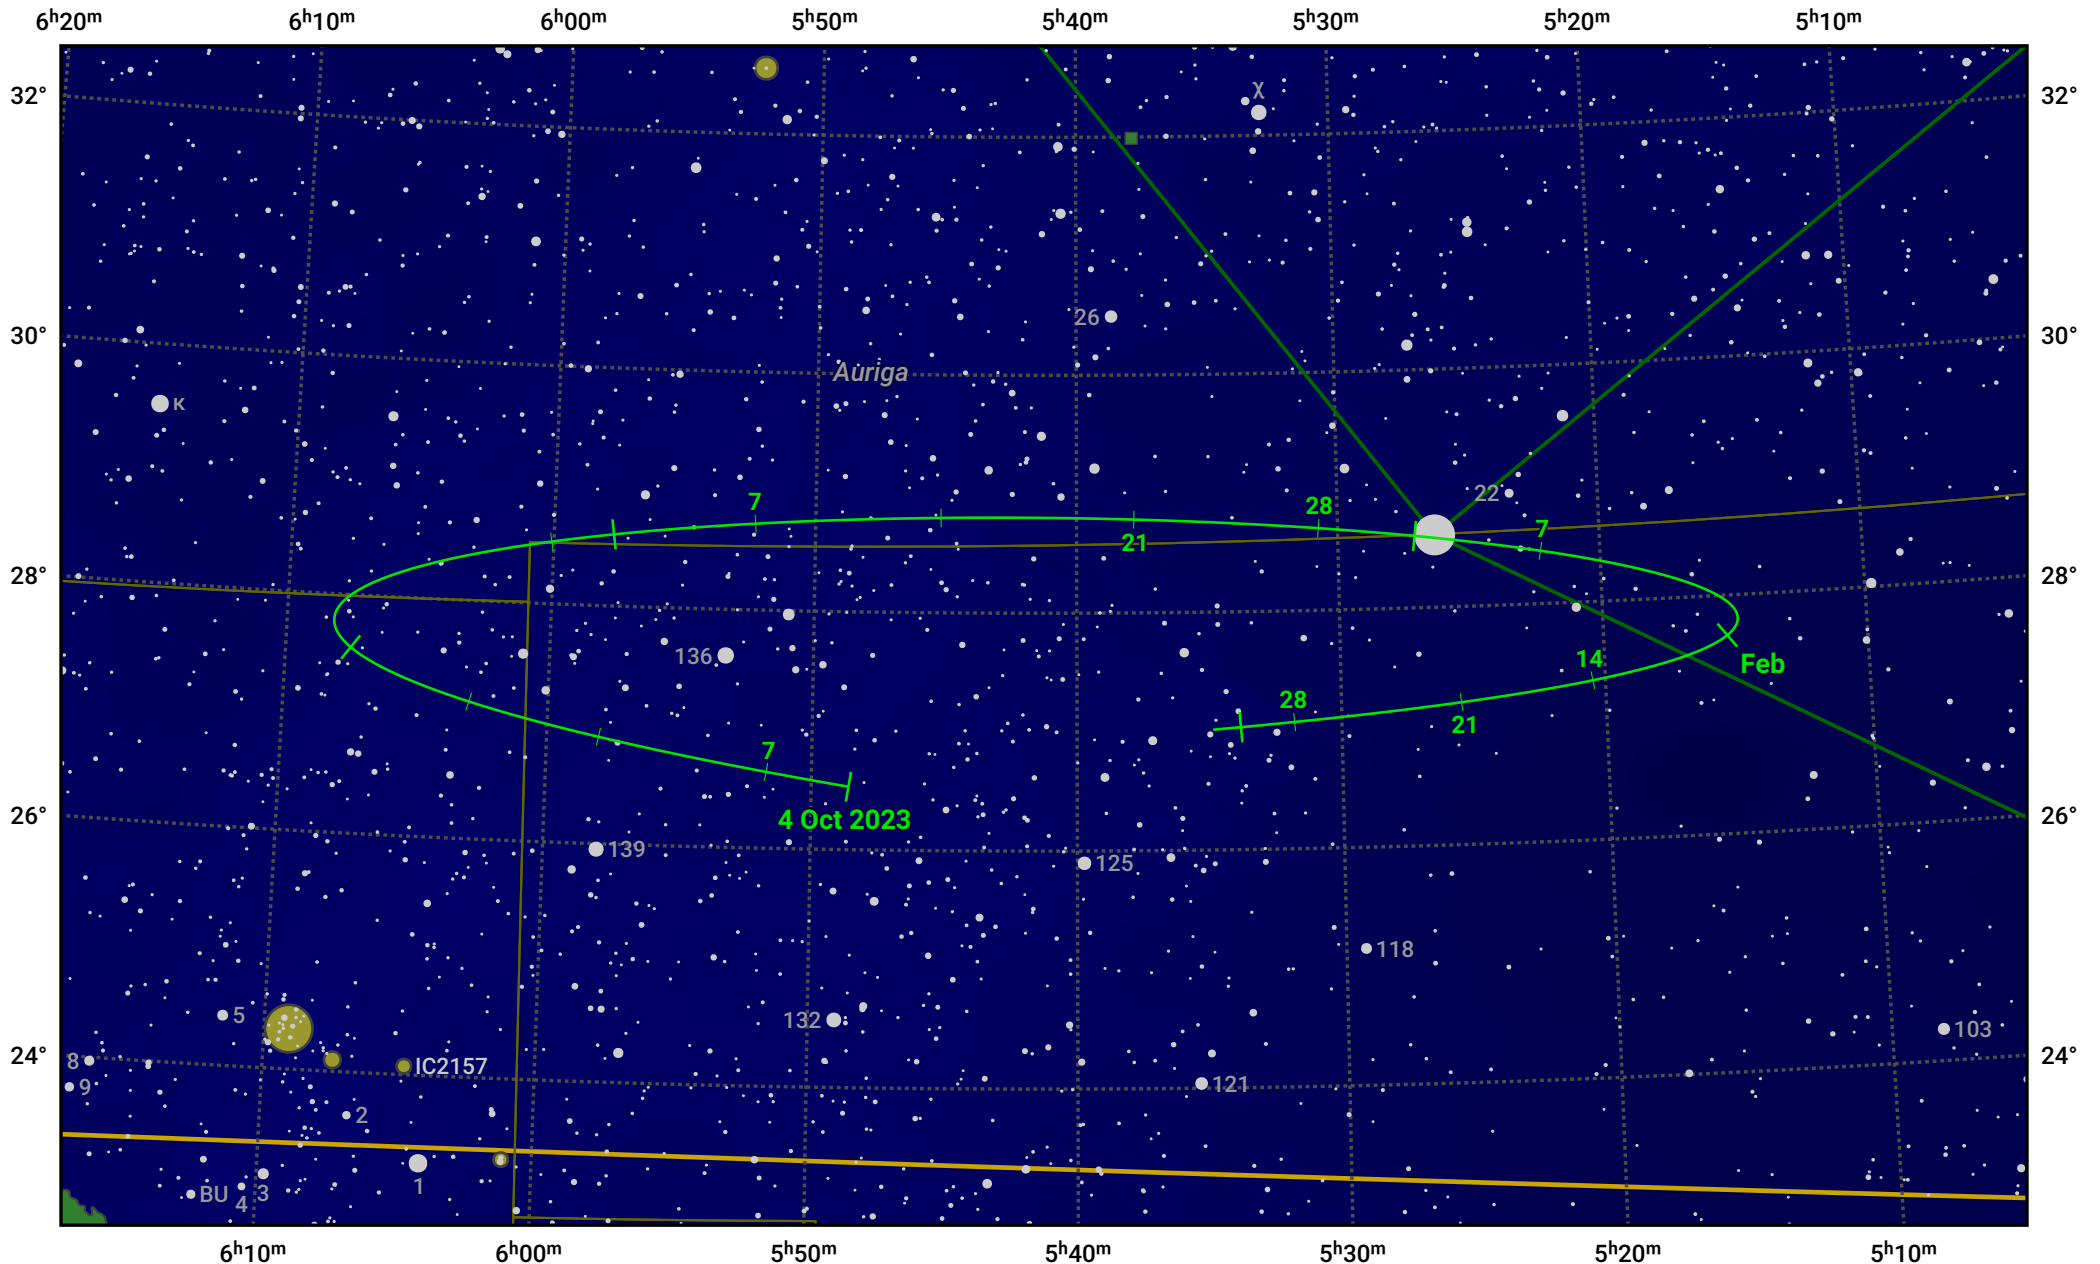

The path of Asteroid 37 Fides around opposition on 18 Dec 2023

© Dominic Ford 2011–2024. Date markers placed at midnight UTC. Downloaded from <https://in-the-sky.org>

Magnitude scale: 10.0 9.0 8.0 7.0 6.0 5.0 4.0 3.0 2.0 1.0

— Ecliptic Plane

Galaxy Bright nebula Open cluster Globular cluster

Date	Mag	Phase
2023 Nov 1	10.9	97%
2023 Nov 20	10.5	98%
2023 Dec 1	10.2	99%
2024 Jan 1	10.1	100%
2024 Feb 1	11.0	97%
2024 Feb 23	11.5	95%
2024 Mar 1	11.6	95%