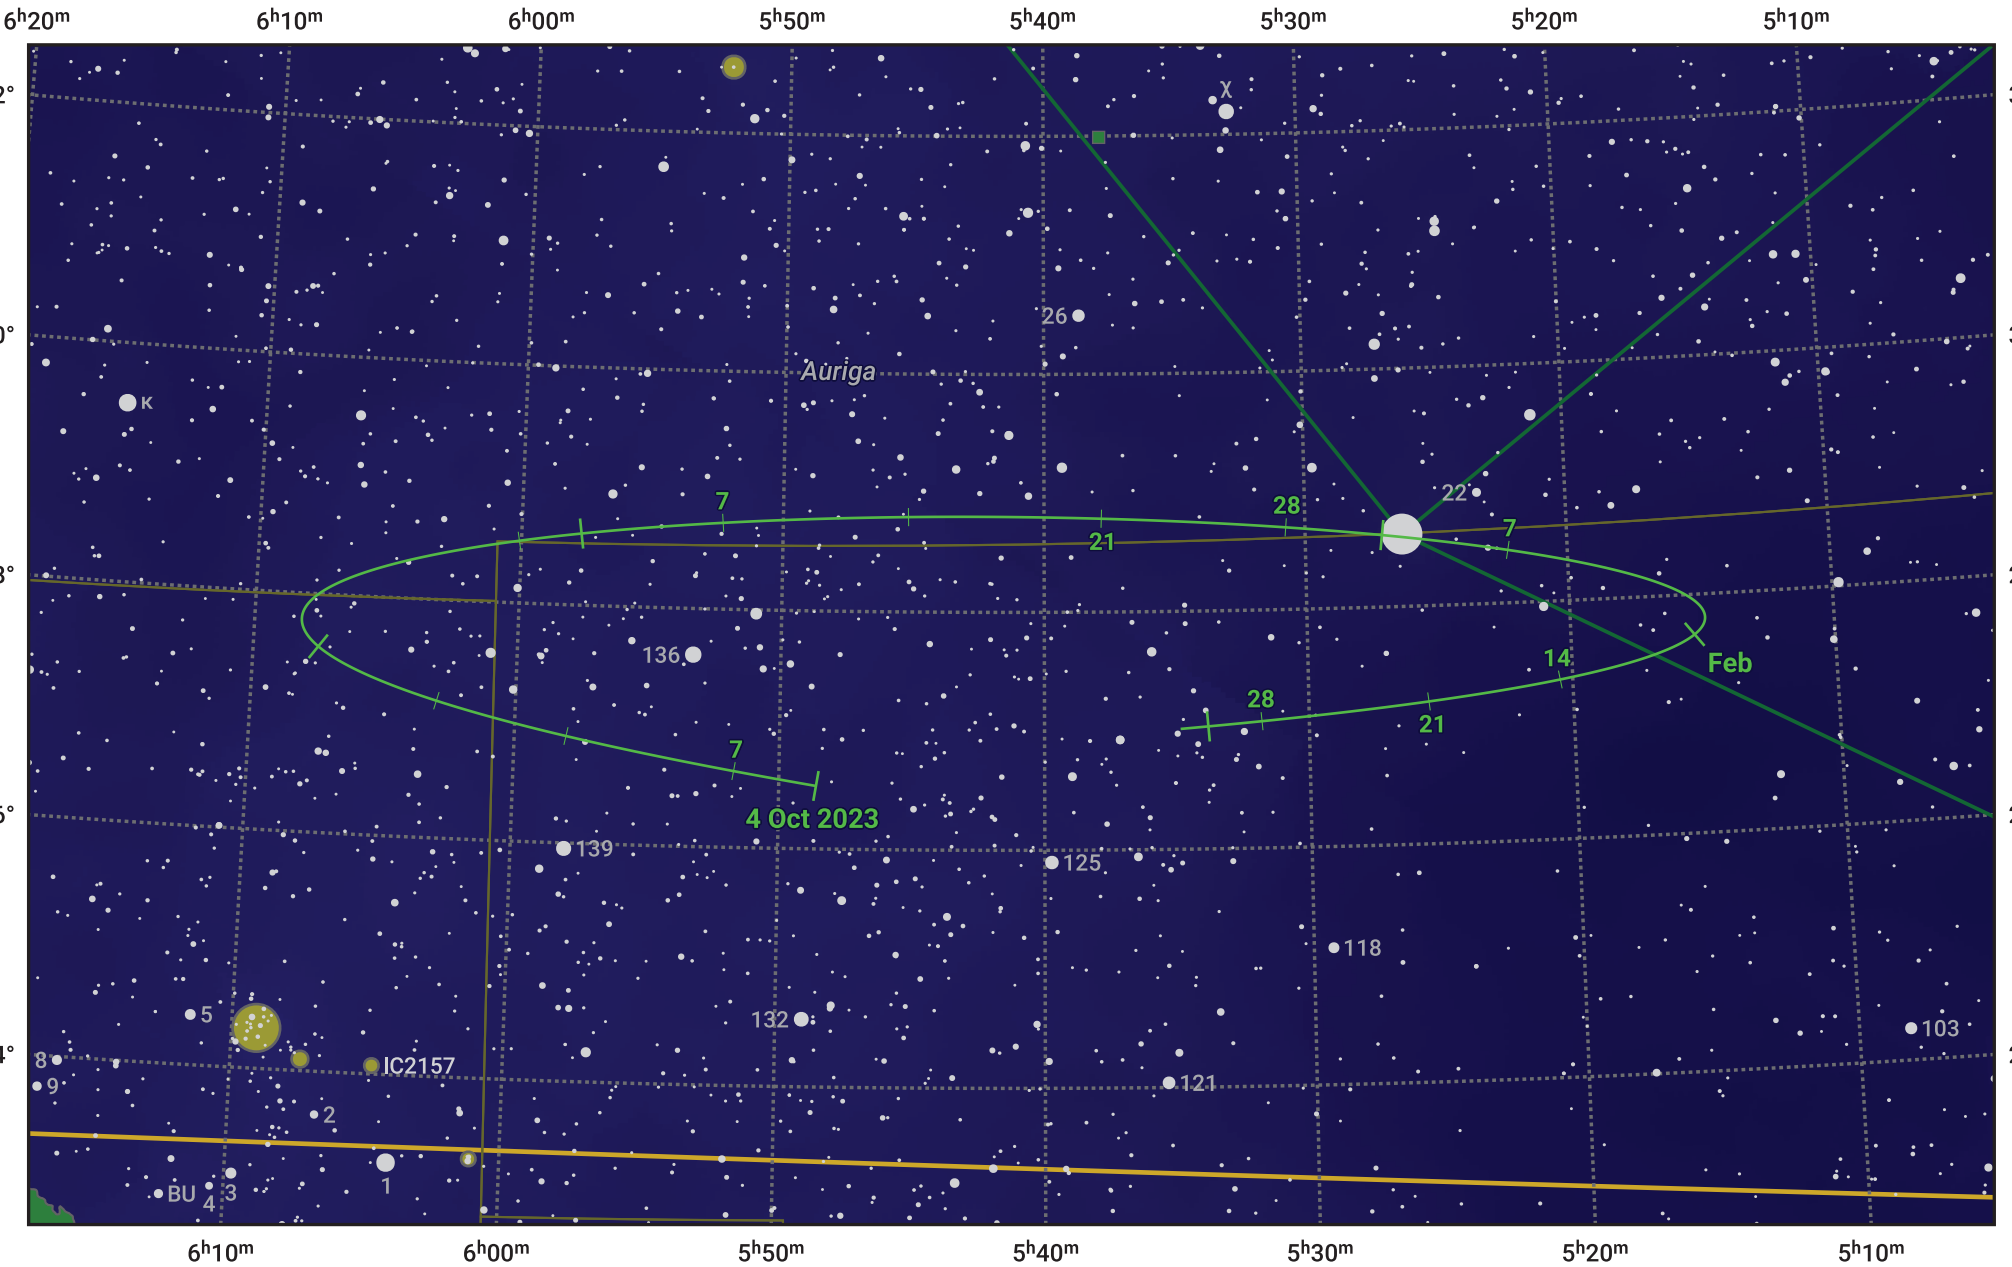

The path of Asteroid 37 Fides around opposition on 18 Dec 2023

© Dominic Ford 2011–2024. Date markers placed at midnight UTC. Downloaded from <https://in-the-sky.org>

Magnitude scale: 10.0 9.0 8.0 7.0 6.0 5.0 4.0 3.0 2.0 1.0

Ecliptic Plane

Galaxy Bright nebula Open cluster Globular cluster

Date	Mag	Phase
2023 Nov 1	10.9	97%
2023 Nov 20	10.5	98%
2023 Dec 1	10.2	99%
2024 Jan 1	10.1	100%
2024 Feb 1	11.0	97%
2024 Feb 23	11.5	95%
2024 Mar 1	11.6	95%