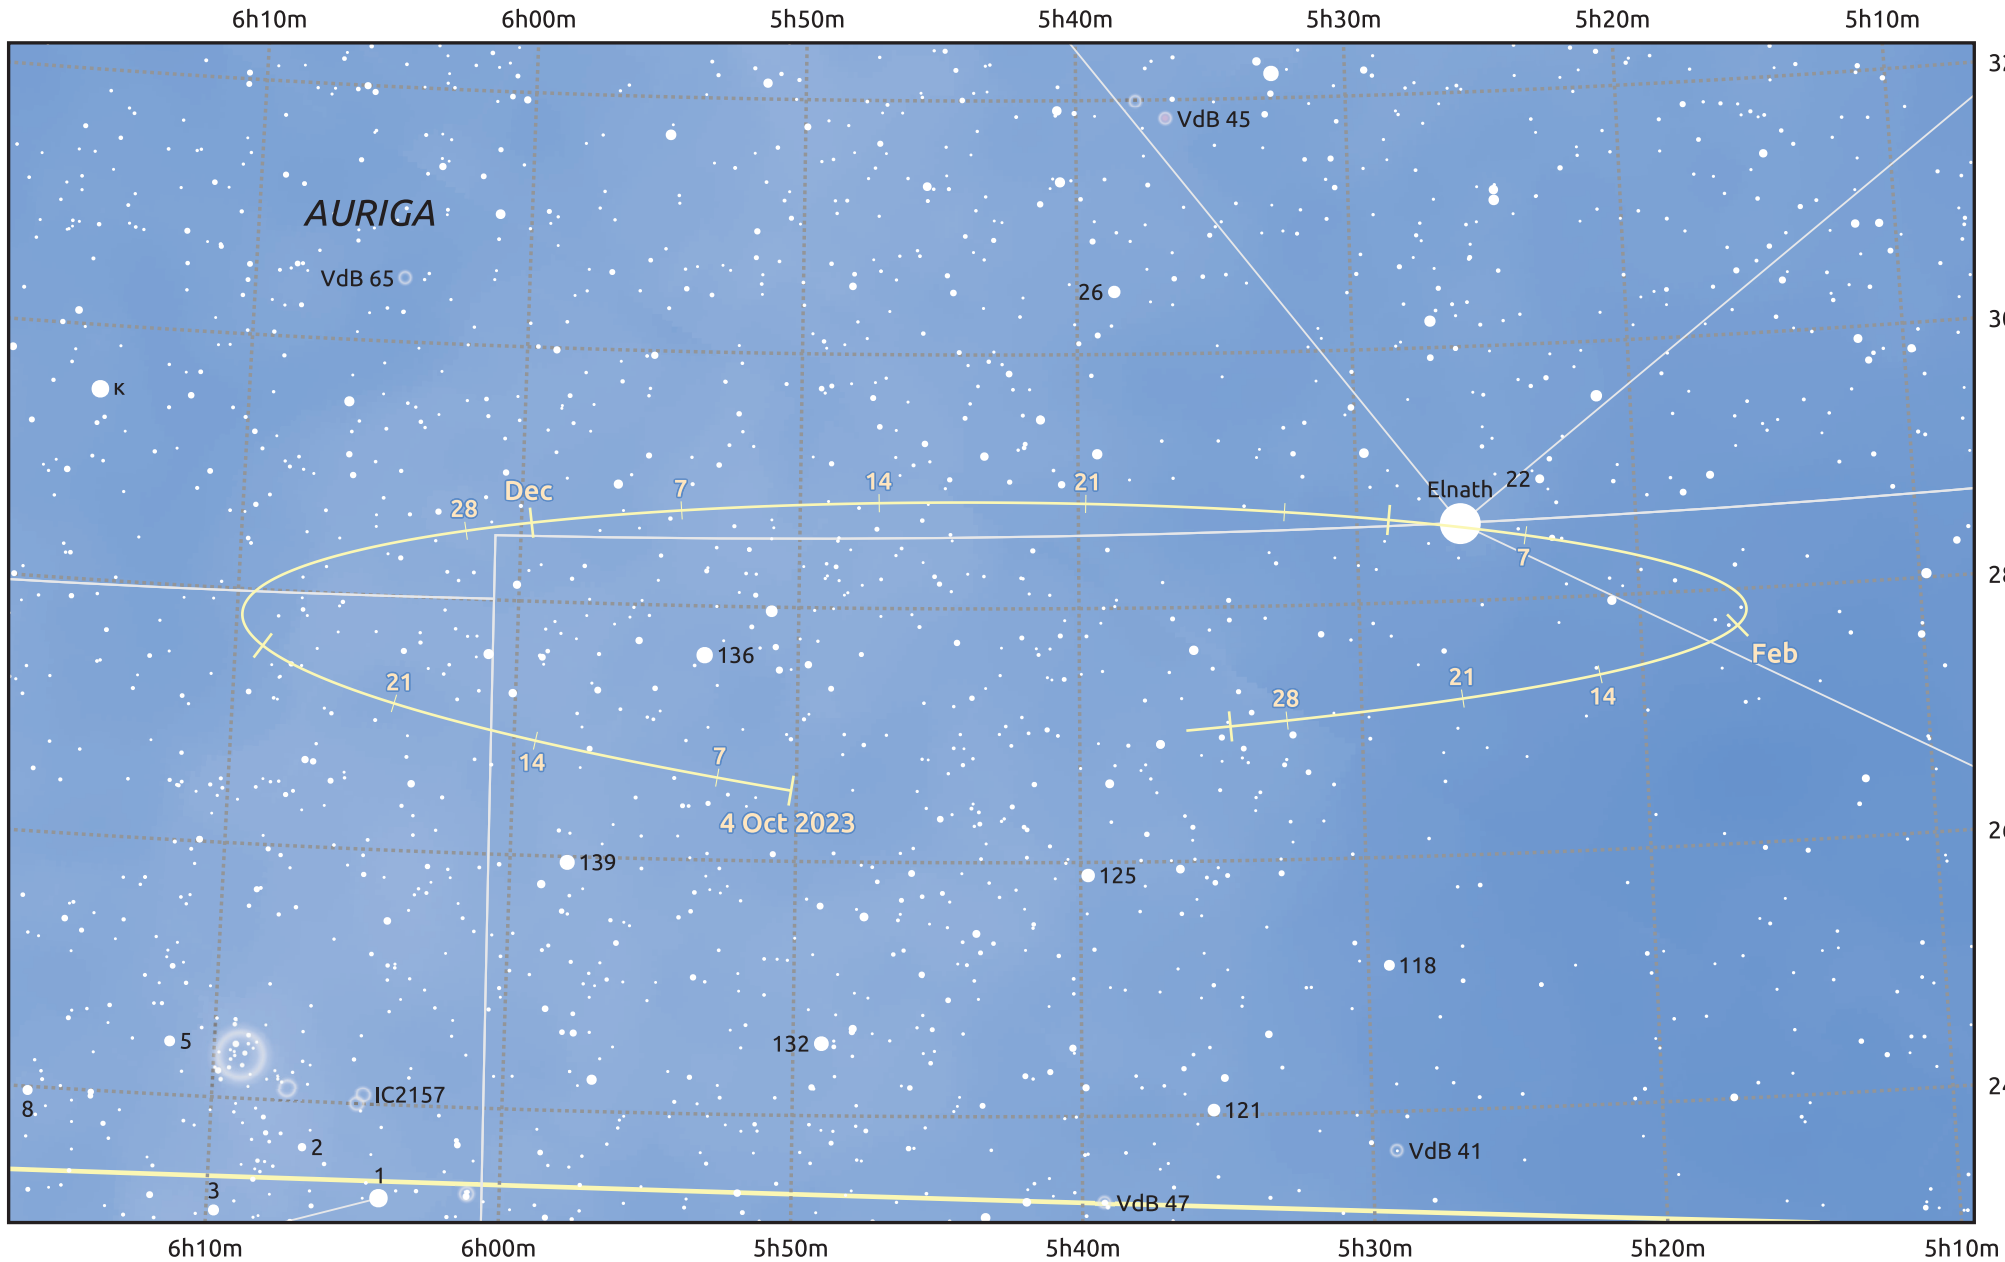

The path of Asteroid 37 Fides around opposition on 18 Dec 2023

© Dominic Ford 2011–2025. Date markers placed at midnight UTC. Downloaded from <https://in-the-sky.org>

Magnitude scale: 10.0 9.0 8.0 7.0 6.0 5.0 4.0 3.0 2.0 1.0

Ecliptic Plane

Galaxy Bright nebula Open cluster Globular cluster Planetary nebula

Date	Mag	Phase
2023 Nov 1	10.9	96%
2023 Nov 22	10.4	99%
2023 Dec 1	10.2	99%
2024 Jan 1	10.1	100%
2024 Feb 1	11.0	97%
2024 Feb 22	11.4	96%
2024 Mar 1	11.6	95%