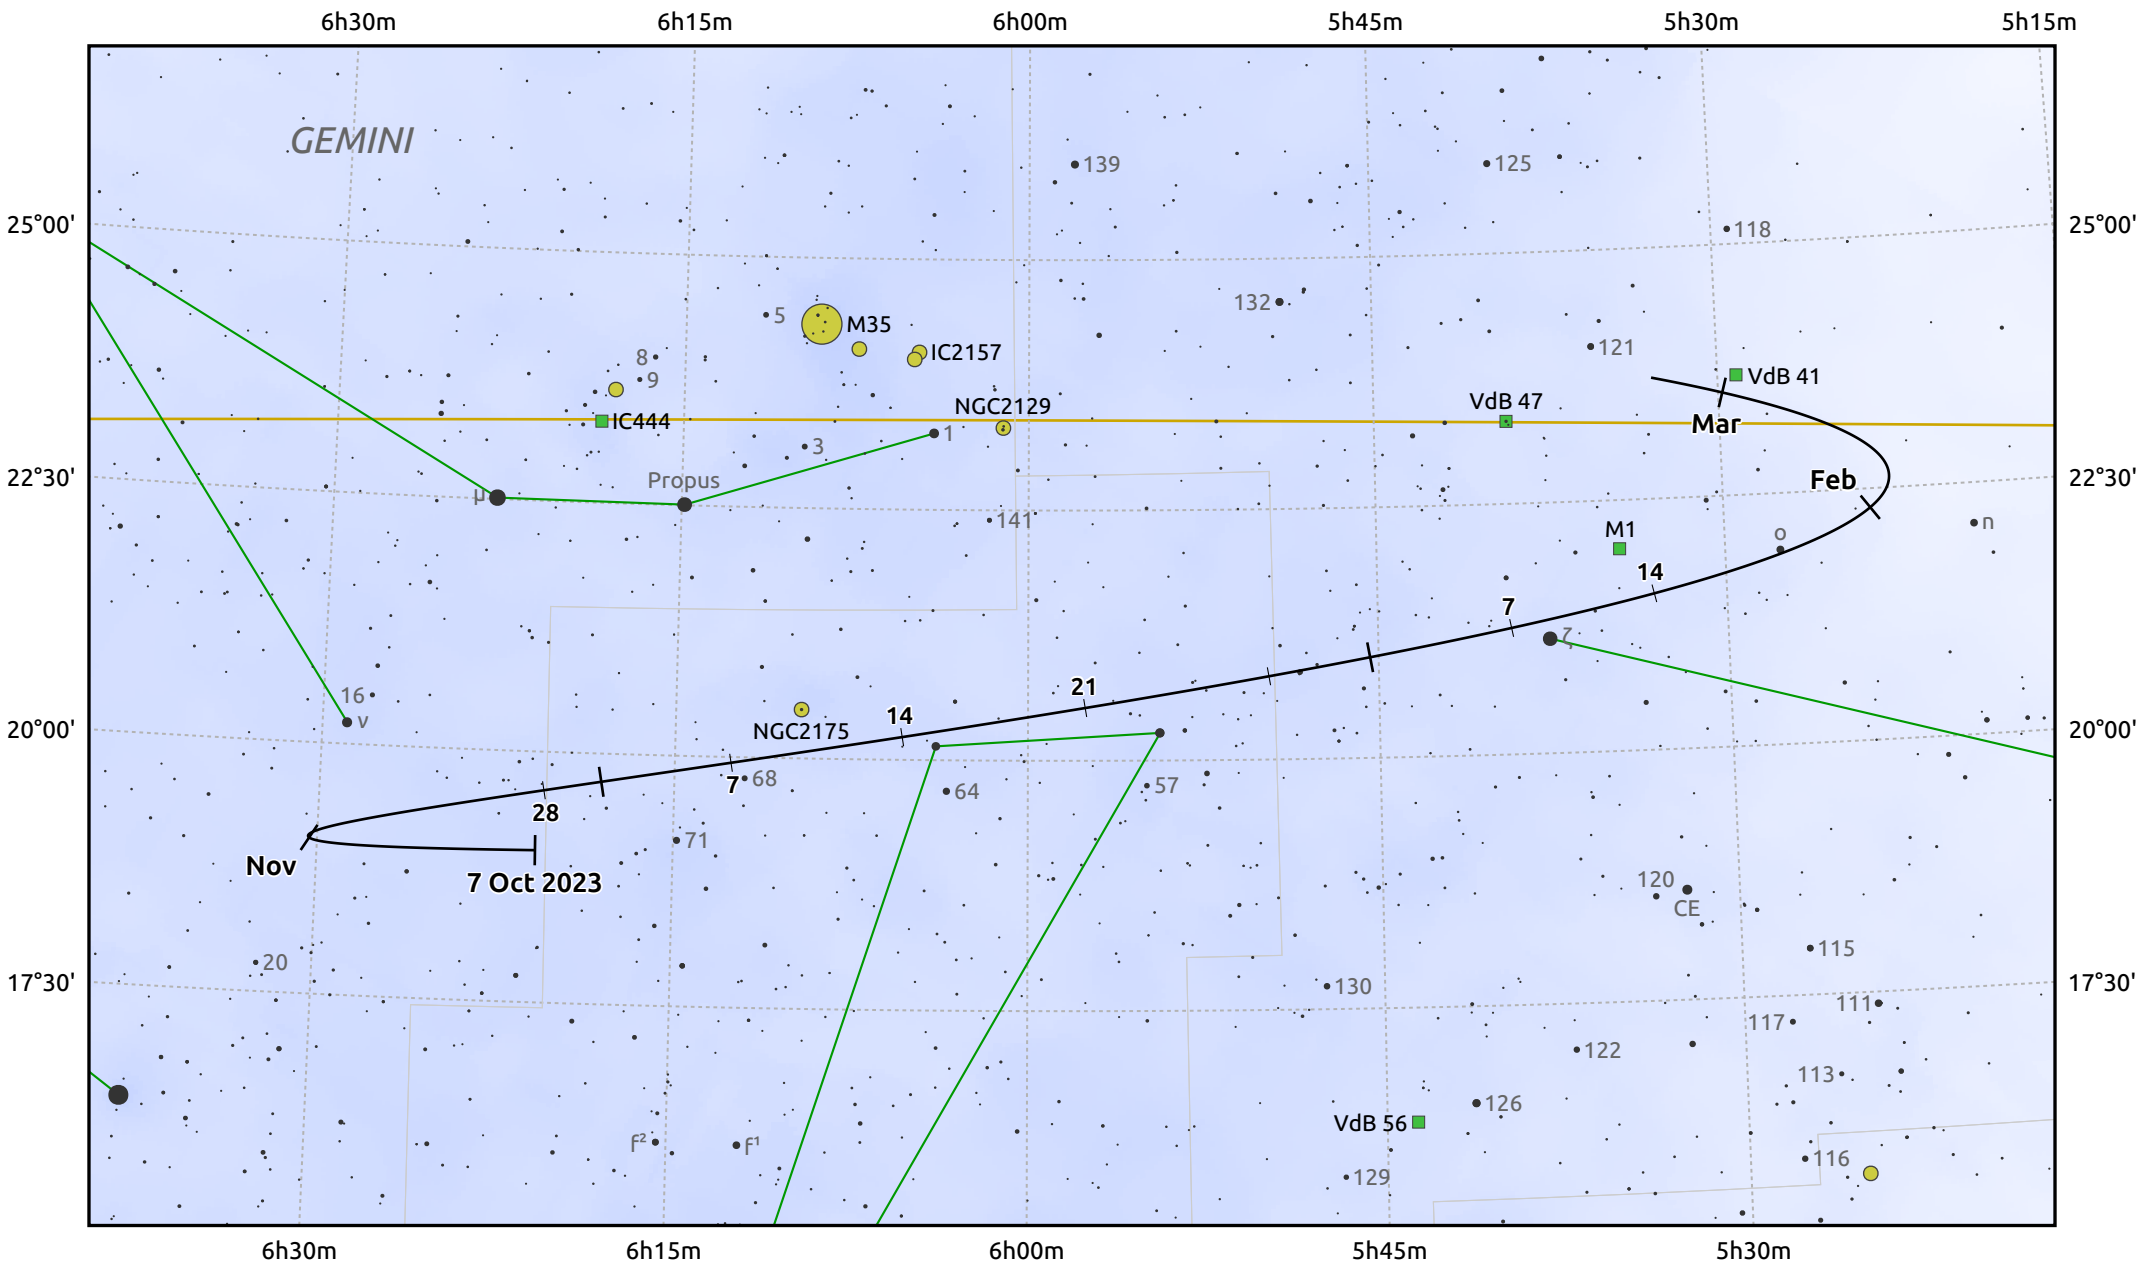

The path of Asteroid 4 Vesta around opposition on 21 Dec 2023

© Dominic Ford 2011–2026. Date markers placed at midnight UTC. Downloaded from <https://in-the-sky.org>

Magnitude scale: ● 9.0 ● 8.0 ● 7.0 ● 6.0 ● 5.0 ● 4.0 ● 3.0 ● 2.0 ● 1.0

— Ecliptic Plane

● Galaxy ● Bright nebula ● Open cluster ● Globular cluster ● Planetary nebula

Date	Mag
2023 Nov 1	7.7
2023 Nov 28	7.0
2023 Dec 1	7.0
2024 Jan 1	6.7
2024 Feb 1	7.4
2024 Mar 1	8.0