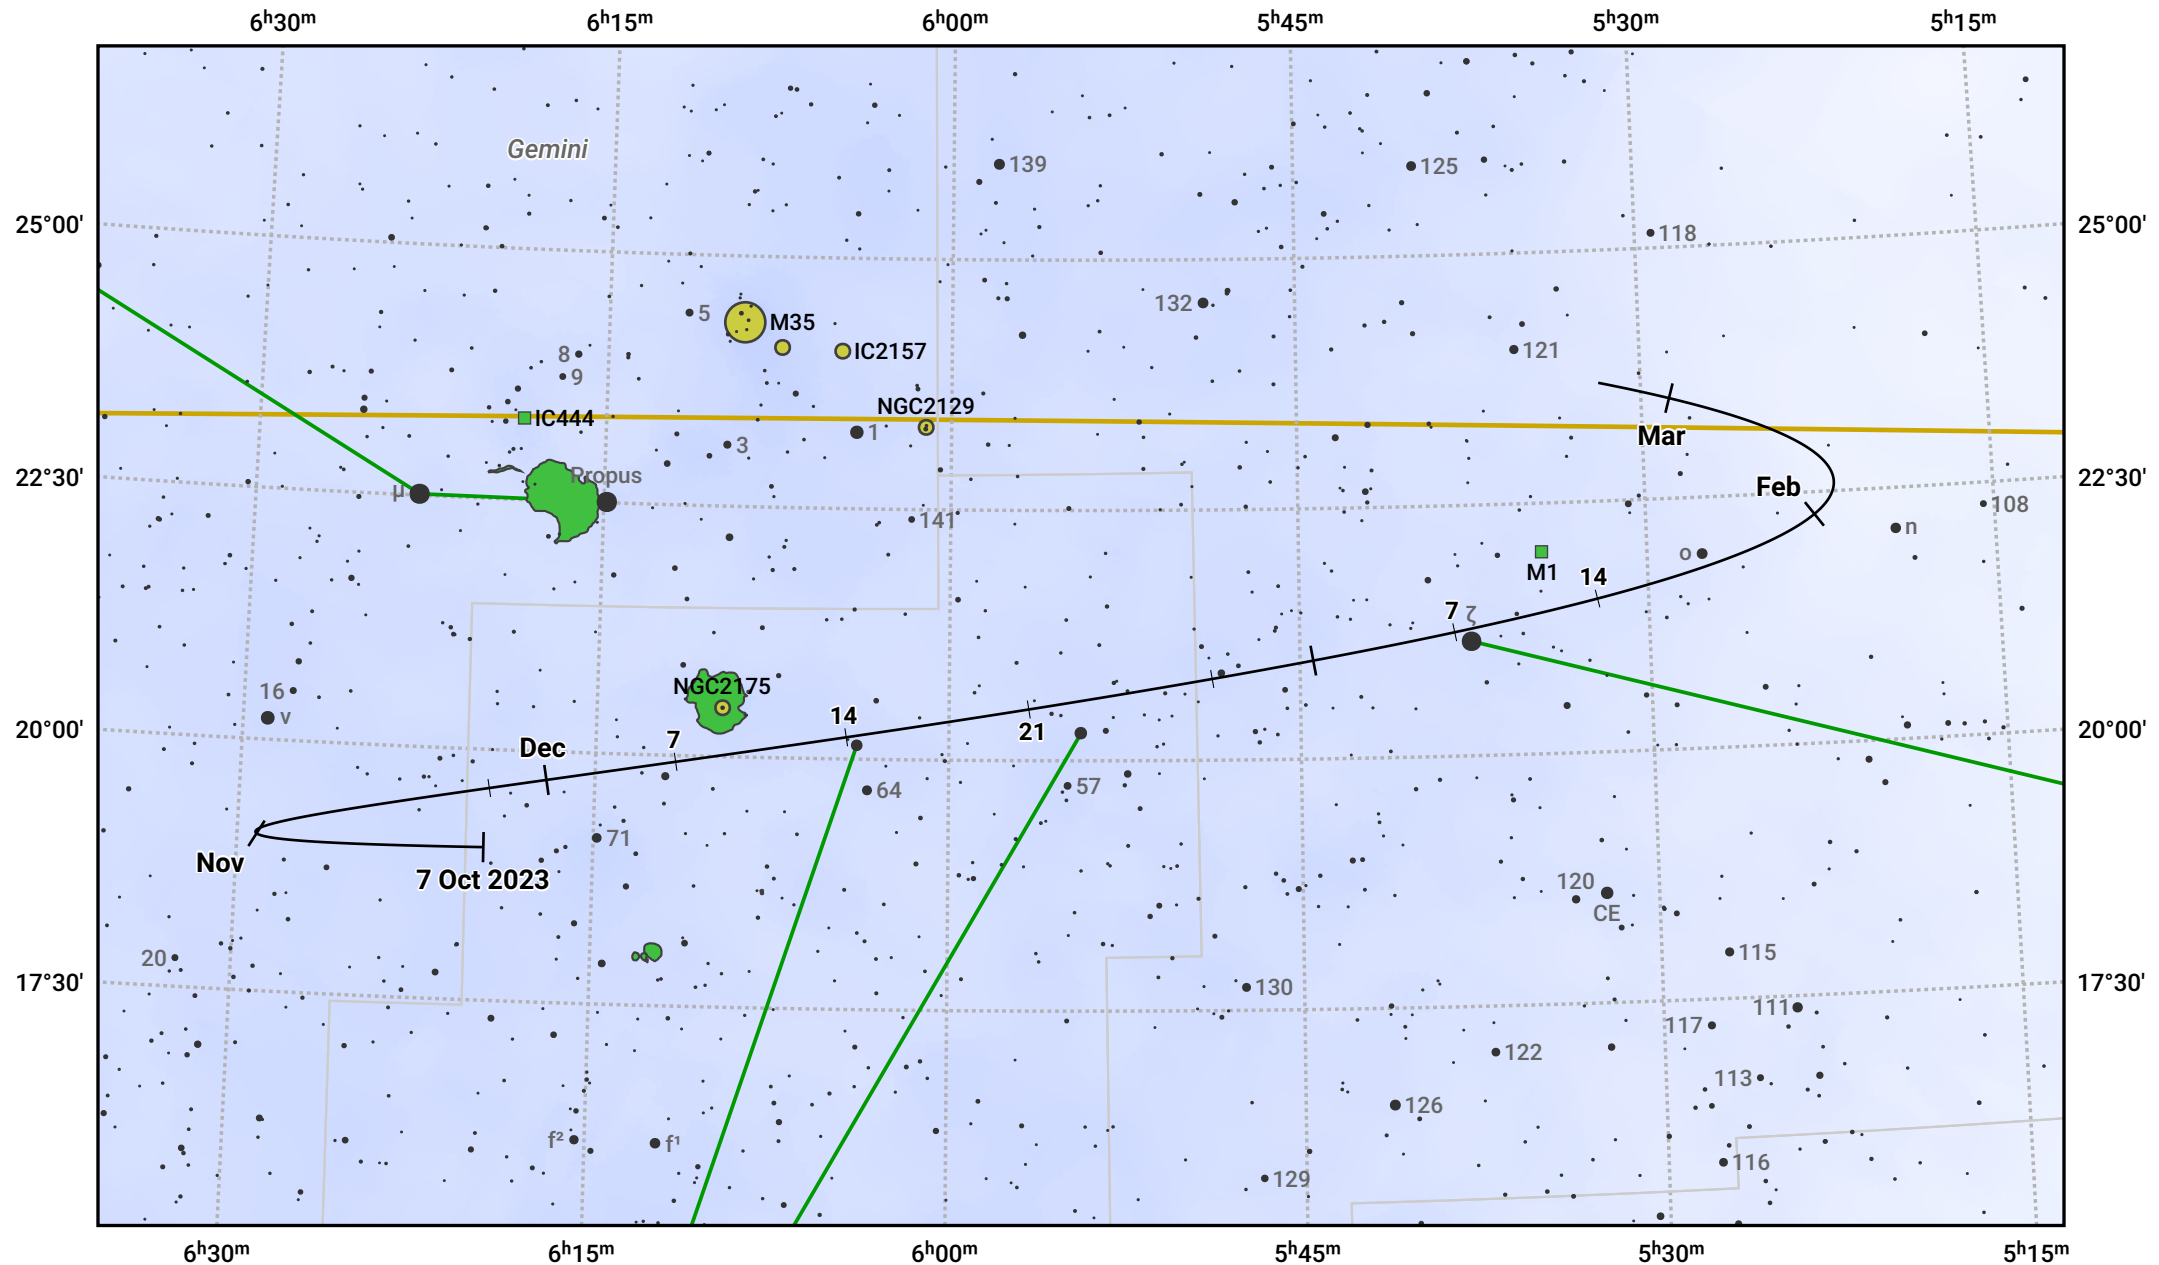

The path of Asteroid 4 Vesta around opposition on 21 Dec 2023

© Dominic Ford 2011–2024. Date markers placed at midnight UTC. Downloaded from <https://in-the-sky.org>

Magnitude scale: · 9.0 · 8.0 · 7.0 · 6.0 · 5.0 · 4.0 · 3.0 · 2.0

— Ecliptic Plane

Galaxy Bright nebula Open cluster Globular cluster

Date	Mag
2023 Nov 1	7.7
2023 Nov 28	7.1
2023 Dec 1	7.0
2024 Jan 1	6.7
2024 Feb 1	7.5
2024 Mar 1	8.0