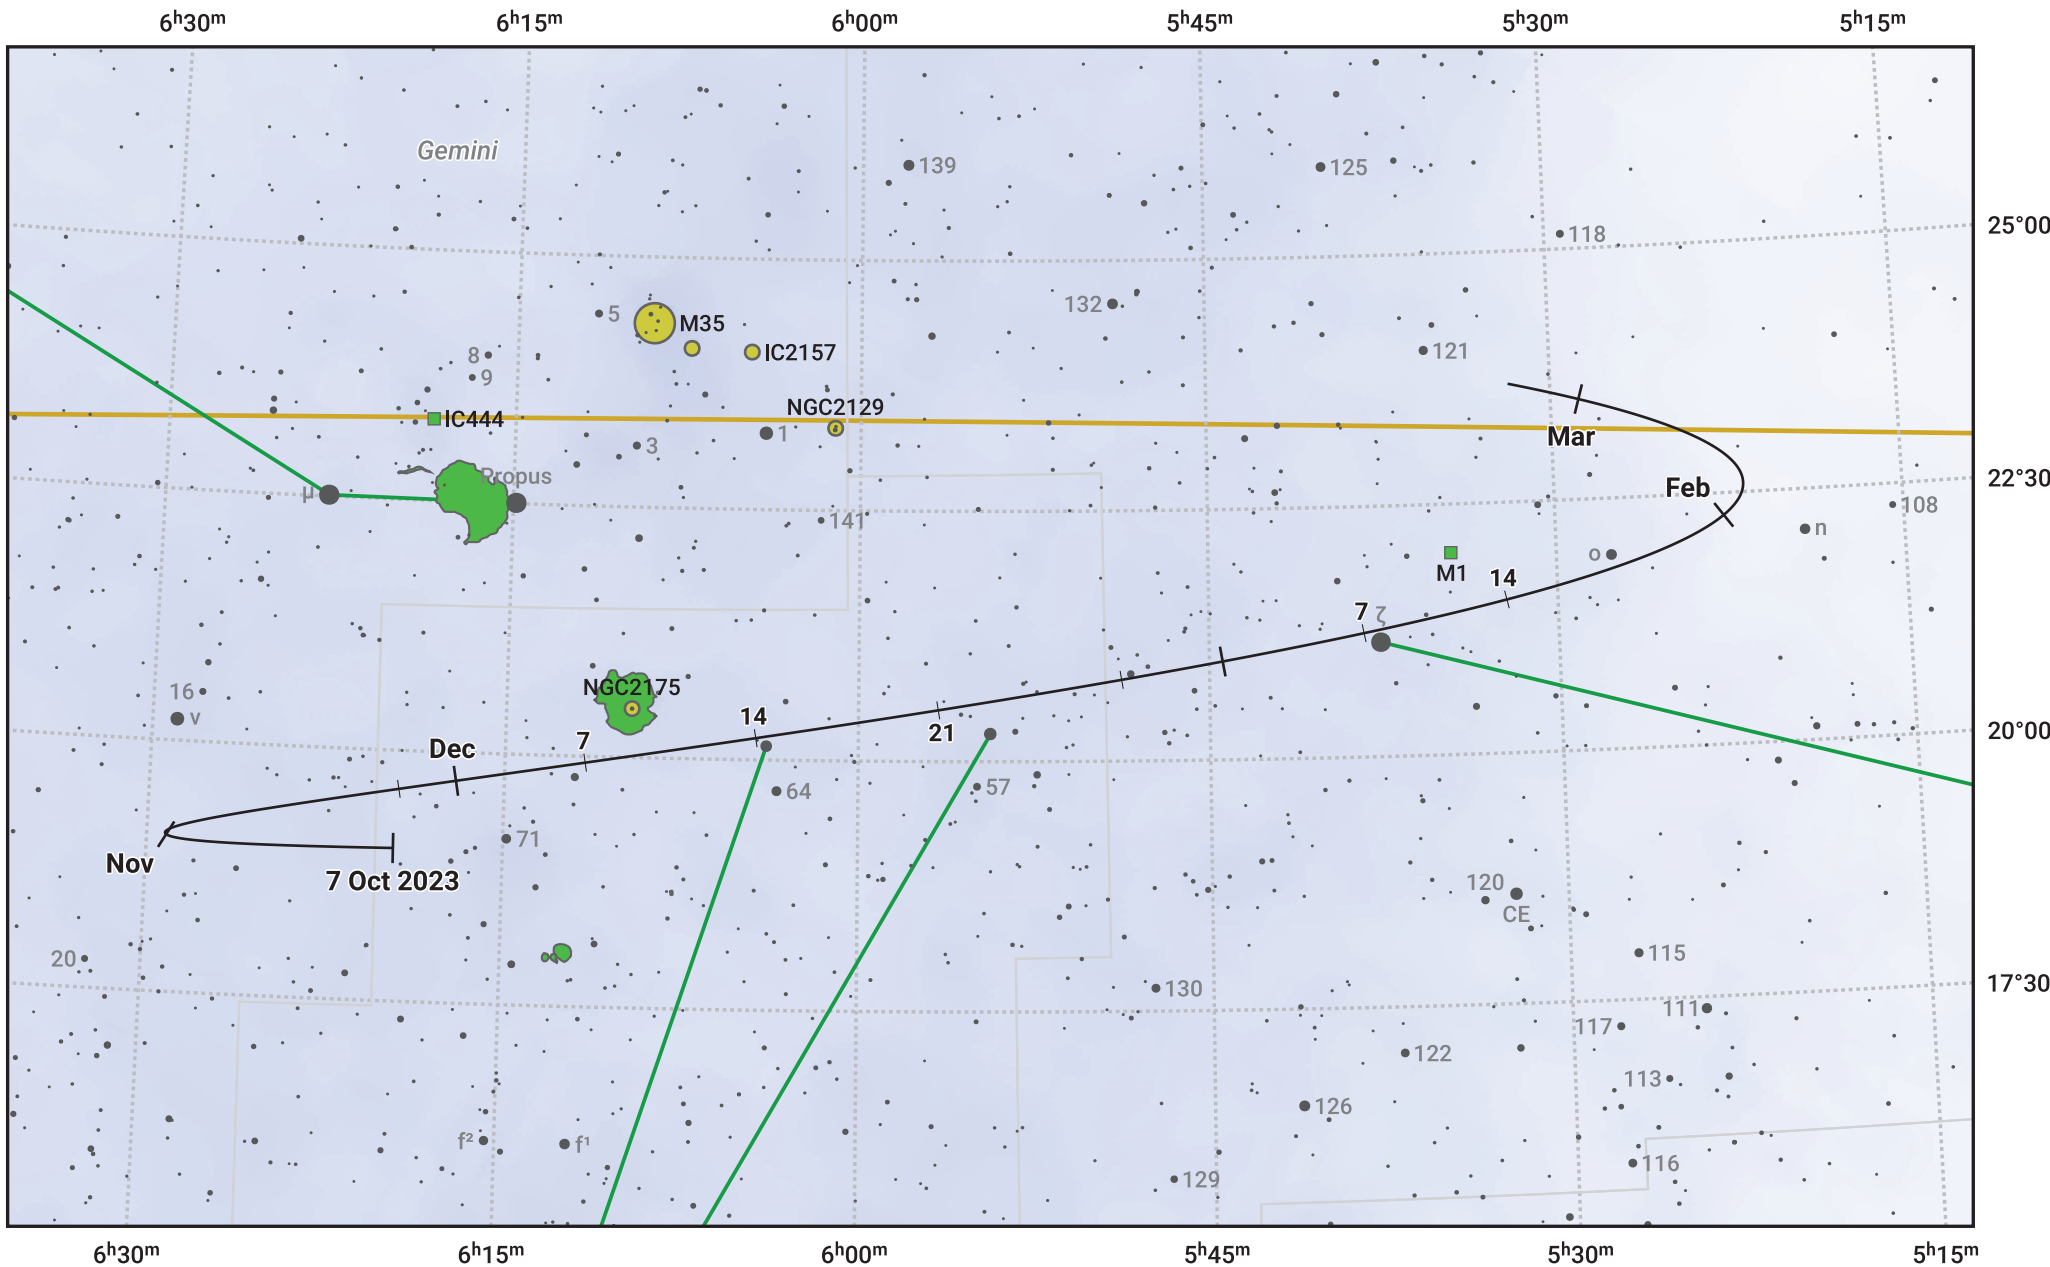

The path of Asteroid 4 Vesta around opposition on 21 Dec 2023

© Dominic Ford 2011–2024. Date markers placed at midnight UTC. Downloaded from <https://in-the-sky.org>

Magnitude scale: 9.0 8.0 7.0 6.0 5.0 4.0 3.0 2.0

— Ecliptic Plane

Galaxy Bright nebula Open cluster Globular cluster

Date	Mag
2023 Nov 1	7.7
2023 Nov 28	7.1
2023 Dec 1	7.0
2024 Jan 1	6.7
2024 Feb 1	7.5
2024 Mar 1	8.0