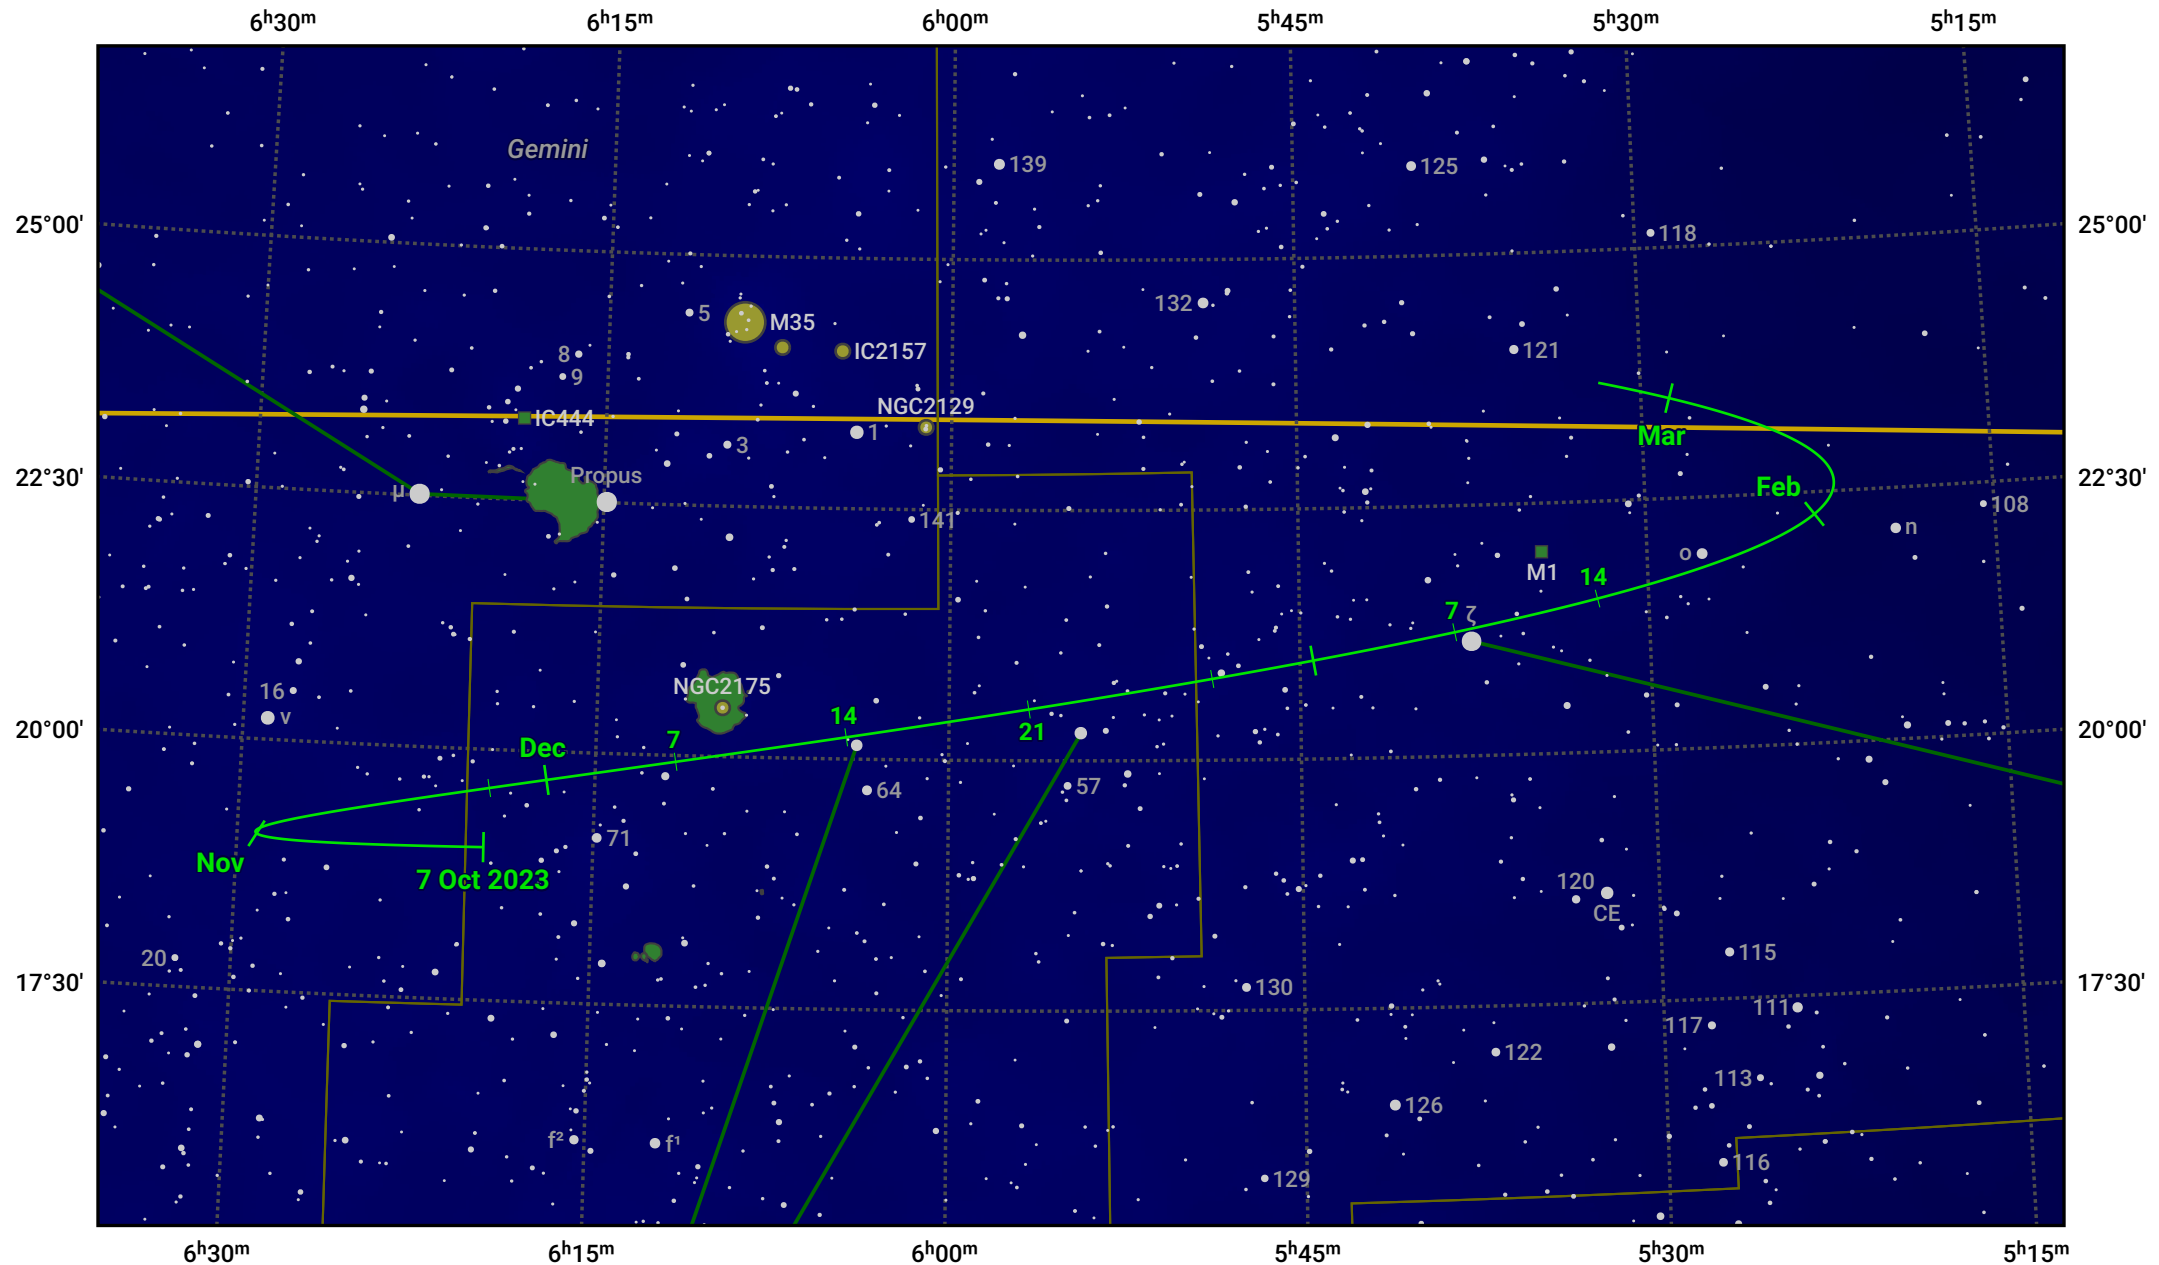

The path of Asteroid 4 Vesta around opposition on 21 Dec 2023

© Dominic Ford 2011–2024. Date markers placed at midnight UTC. Downloaded from <https://in-the-sky.org>

Magnitude scale: · 9.0 · 8.0 · 7.0 · 6.0 · 5.0 ● 4.0 ● 3.0 ● 2.0

— Ecliptic Plane

● Galaxy ■ Bright nebula ● Open cluster ● Globular cluster

Date	Mag
2023 Nov 1	7.7
2023 Nov 28	7.1
2023 Dec 1	7.0
2024 Jan 1	6.7
2024 Feb 1	7.5
2024 Mar 1	8.0