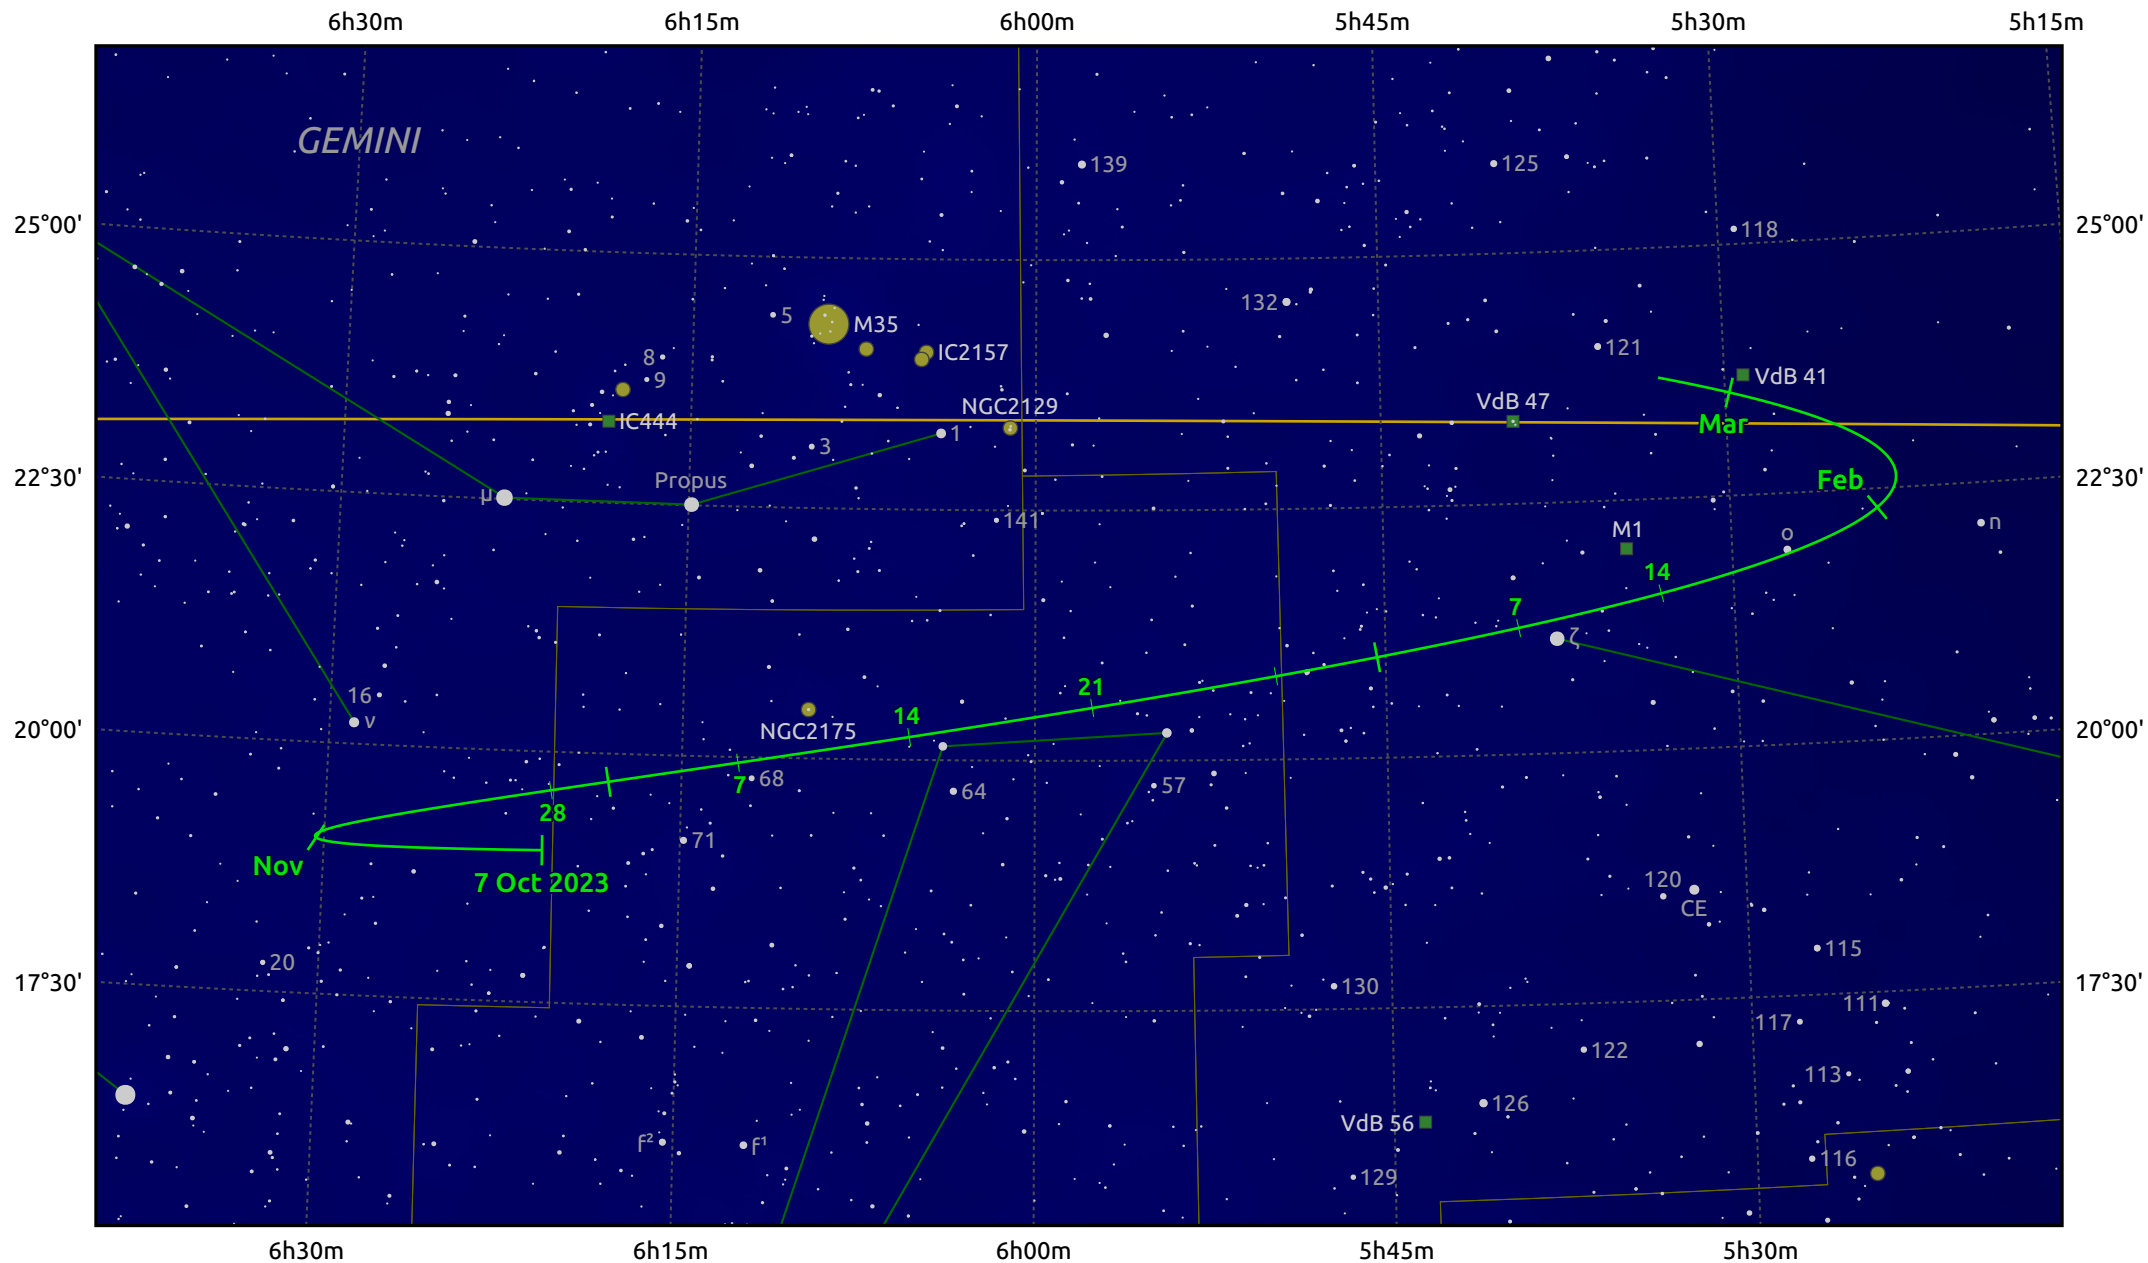

The path of Asteroid 4 Vesta around opposition on 21 Dec 2023

© Dominic Ford 2011–2026. Date markers placed at midnight UTC. Downloaded from <https://in-the-sky.org>

Magnitude scale: ● 9.0 ● 8.0 ● 7.0 ● 6.0 ● 5.0 ● 4.0 ● 3.0 ● 2.0 ● 1.0

— Ecliptic Plane

● Galaxy ■ Bright nebula ● Open cluster ● Globular cluster ● Planetary nebula

Date	Mag
2023 Nov 1	7.7
2023 Nov 28	7.0
2023 Dec 1	7.0
2024 Jan 1	6.7
2024 Feb 1	7.4
2024 Mar 1	8.0