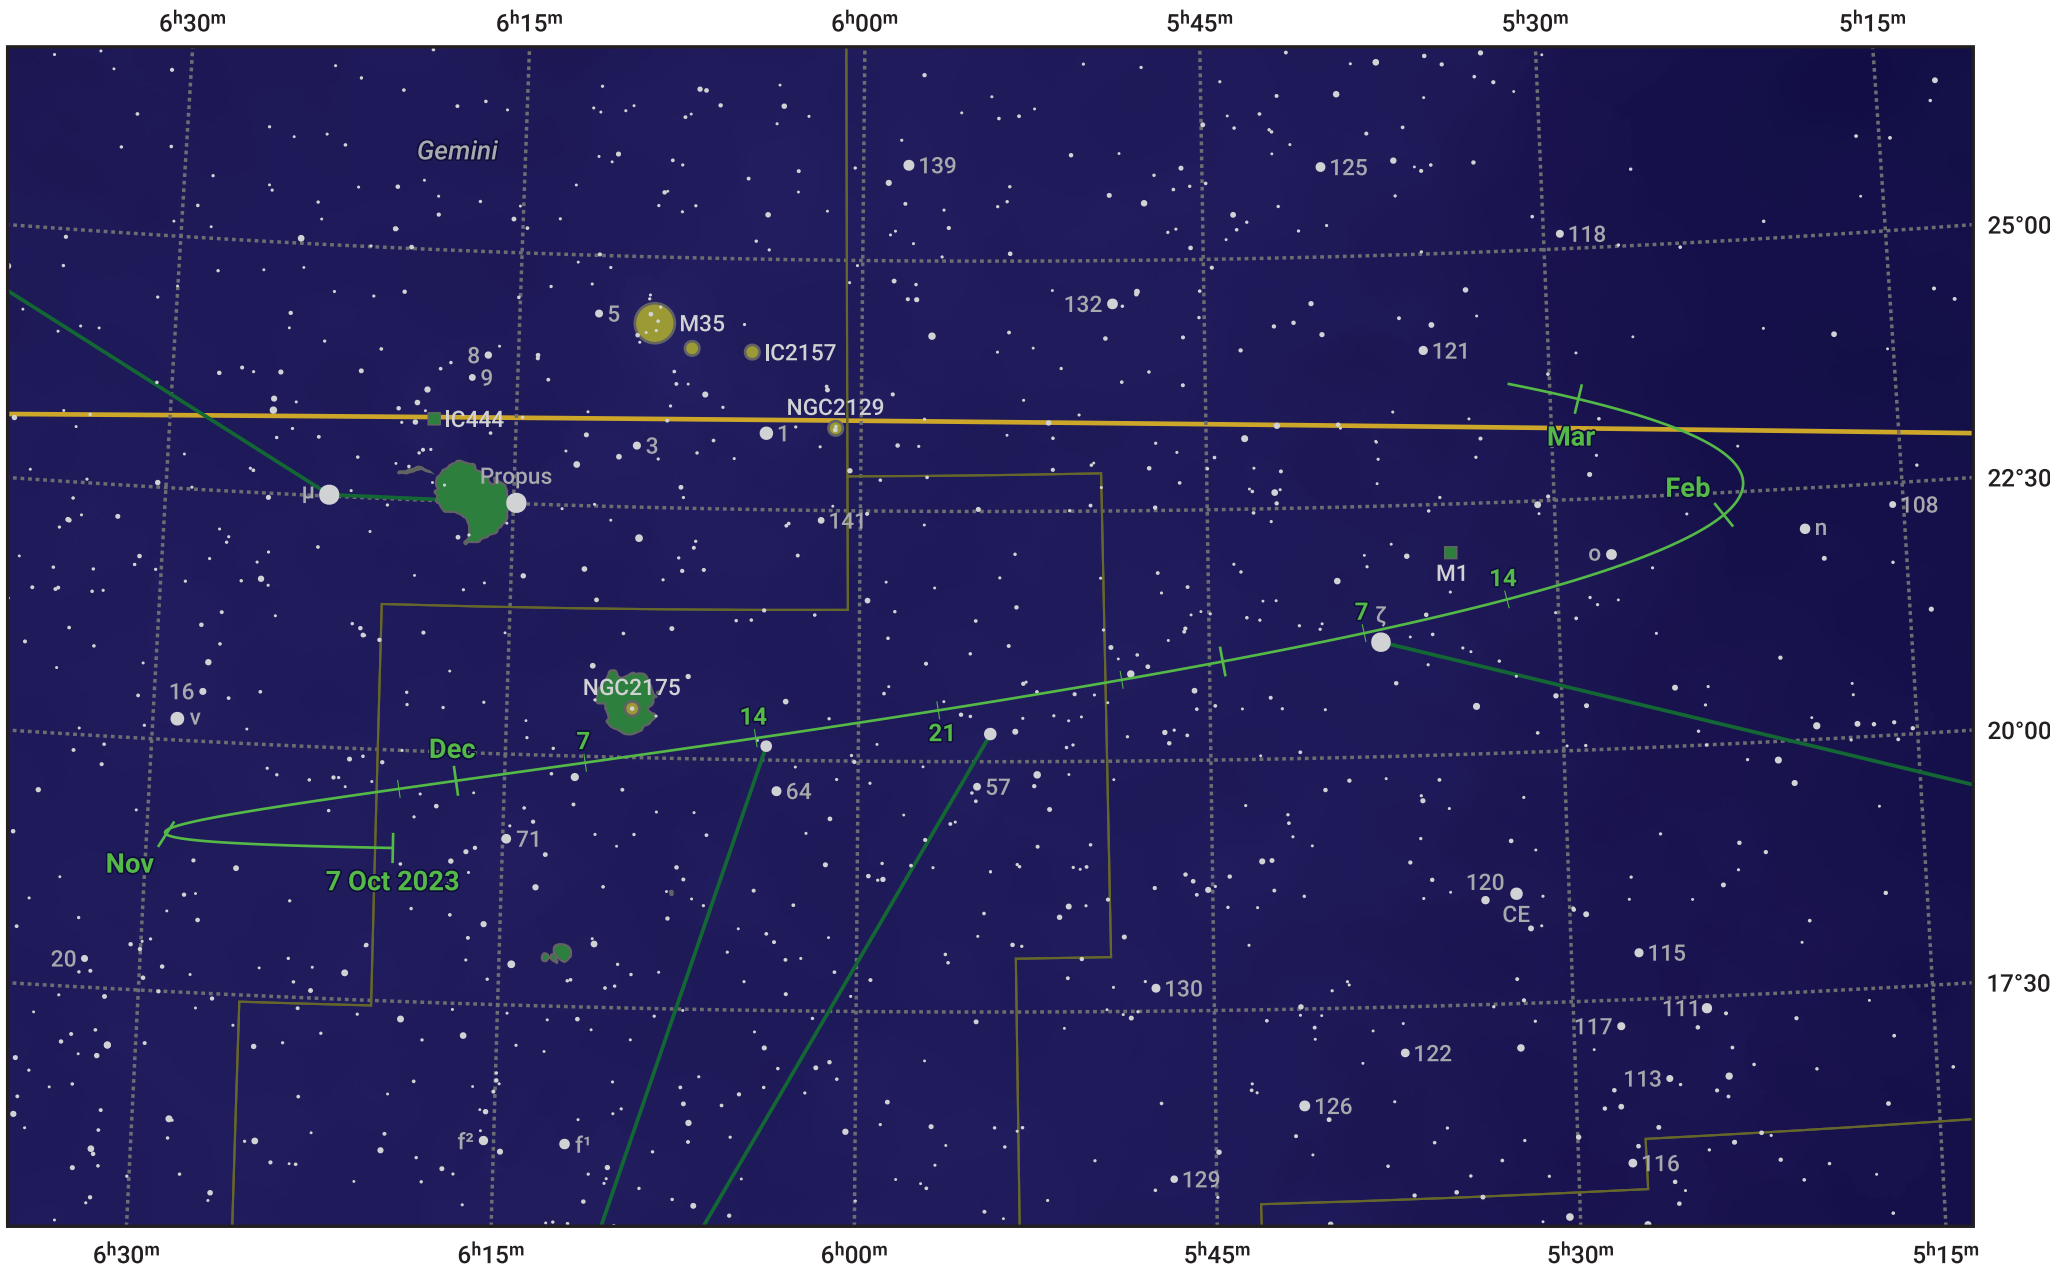

# The path of Asteroid 4 Vesta around opposition on 21 Dec 2023

© Dominic Ford 2011–2024. Date markers placed at midnight UTC. Downloaded from <https://in-the-sky.org>

Magnitude scale: 9.0 8.0 7.0 6.0 5.0 4.0 3.0 2.0

— Ecliptic Plane

Galaxy Bright nebula Open cluster Globular cluster

Date	Mag
2023 Nov 1	7.7
2023 Nov 28	7.1
2023 Dec 1	7.0
2024 Jan 1	6.7
2024 Feb 1	7.5
2024 Mar 1	8.0