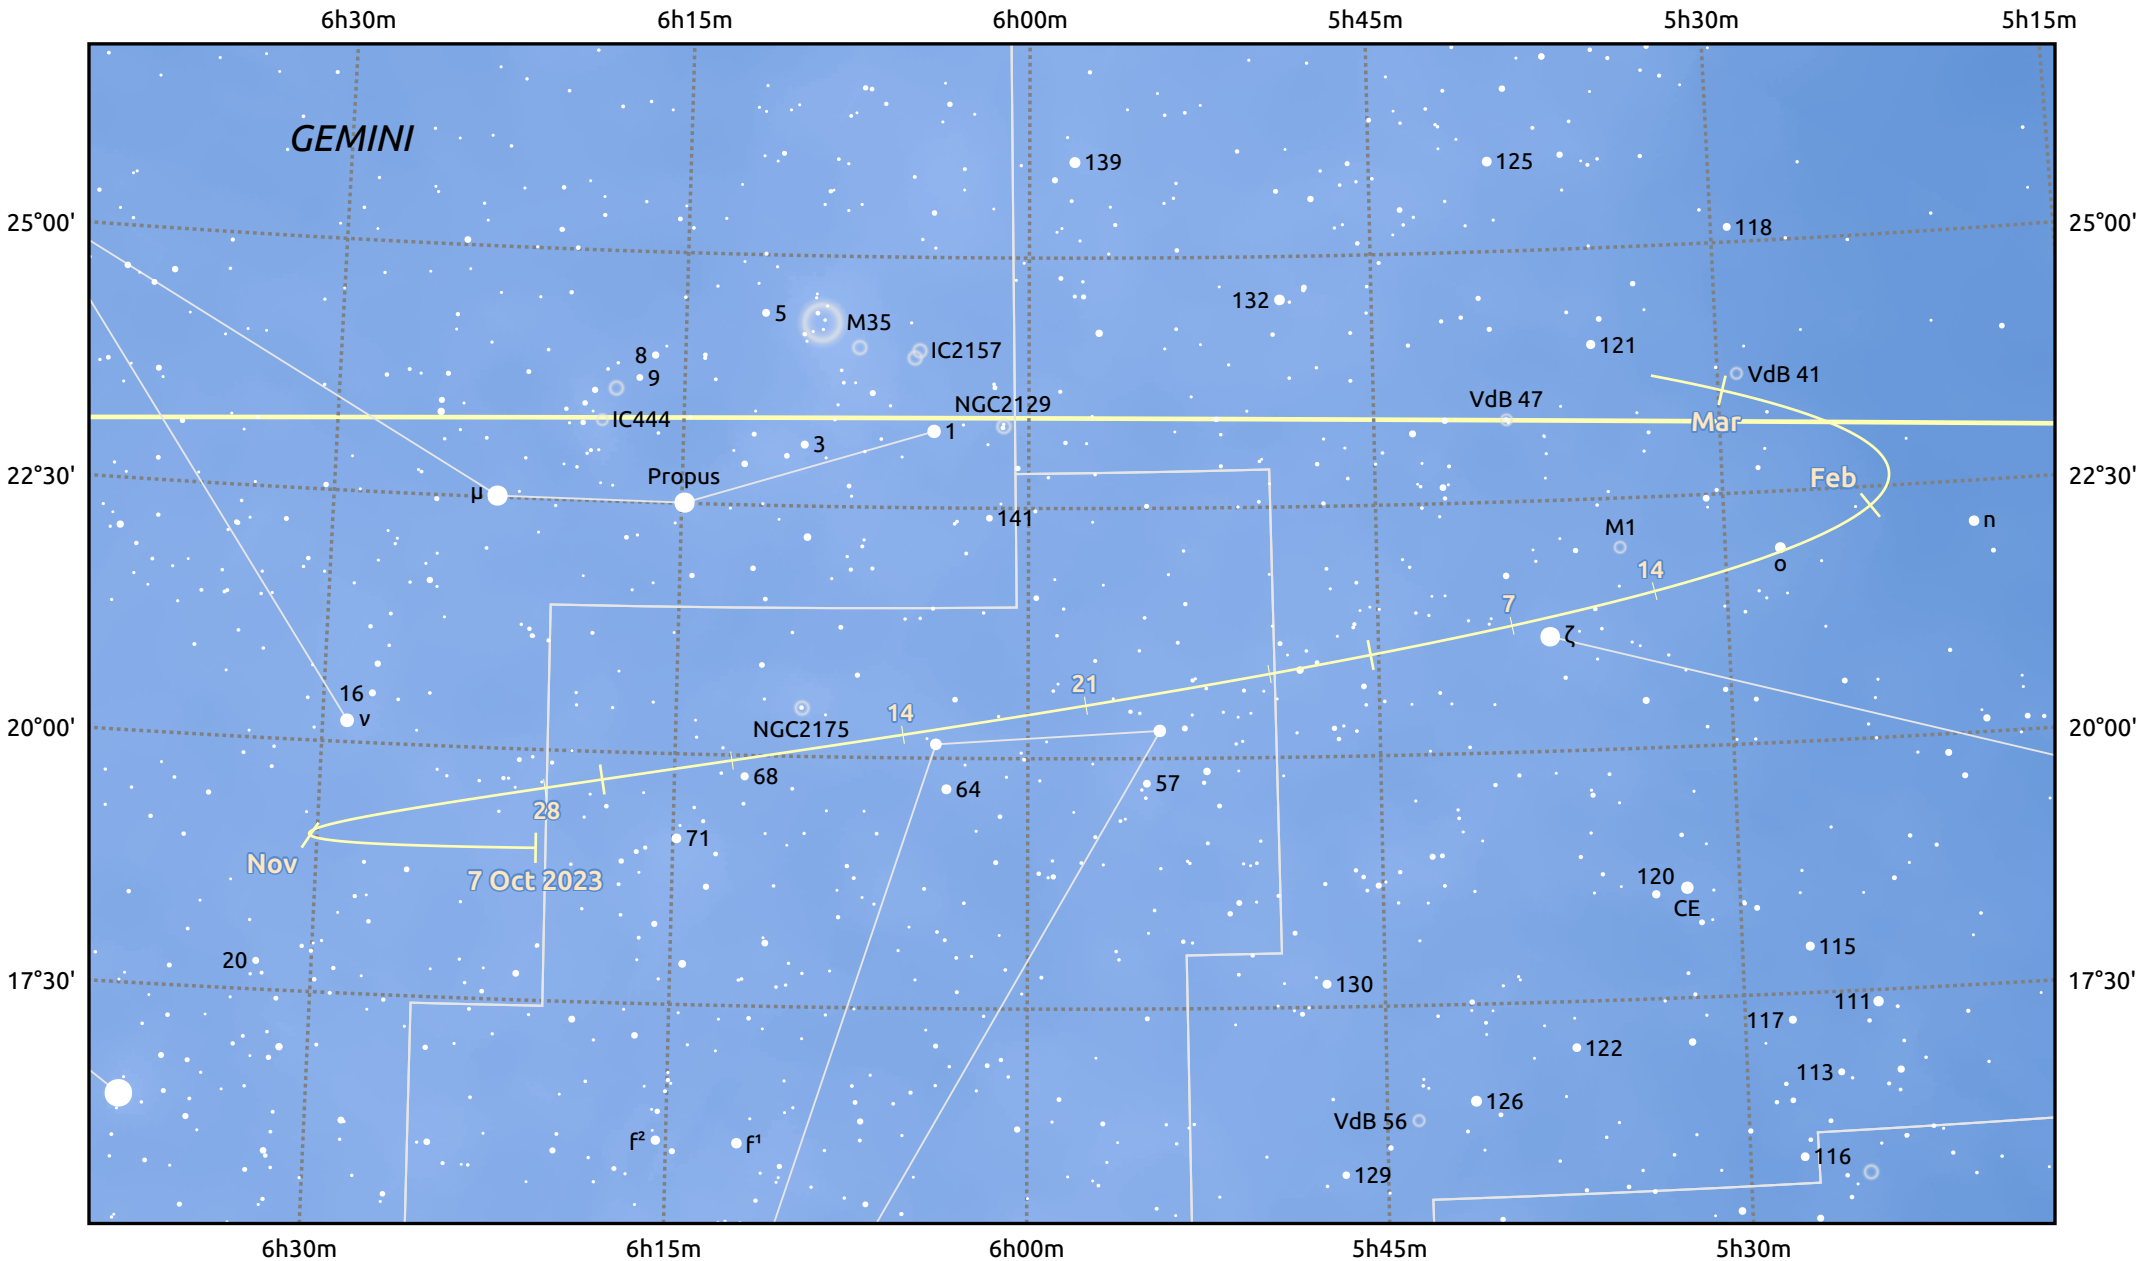

The path of Asteroid 4 Vesta around opposition on 21 Dec 2023

© Dominic Ford 2011–2025. Date markers placed at midnight UTC. Downloaded from <https://in-the-sky.org>

Magnitude scale: ● 9.0 ● 8.0 ● 7.0 ● 6.0 ● 5.0 ● 4.0 ● 3.0 ● 2.0 ● 1.0

— Ecliptic Plane

Galaxy Bright nebula Open cluster Globular cluster Planetary nebula

Date	Mag
2023 Nov 1	7.7
2023 Nov 28	7.1
2023 Dec 1	7.0
2024 Jan 1	6.7
2024 Feb 1	7.5
2024 Mar 1	8.0