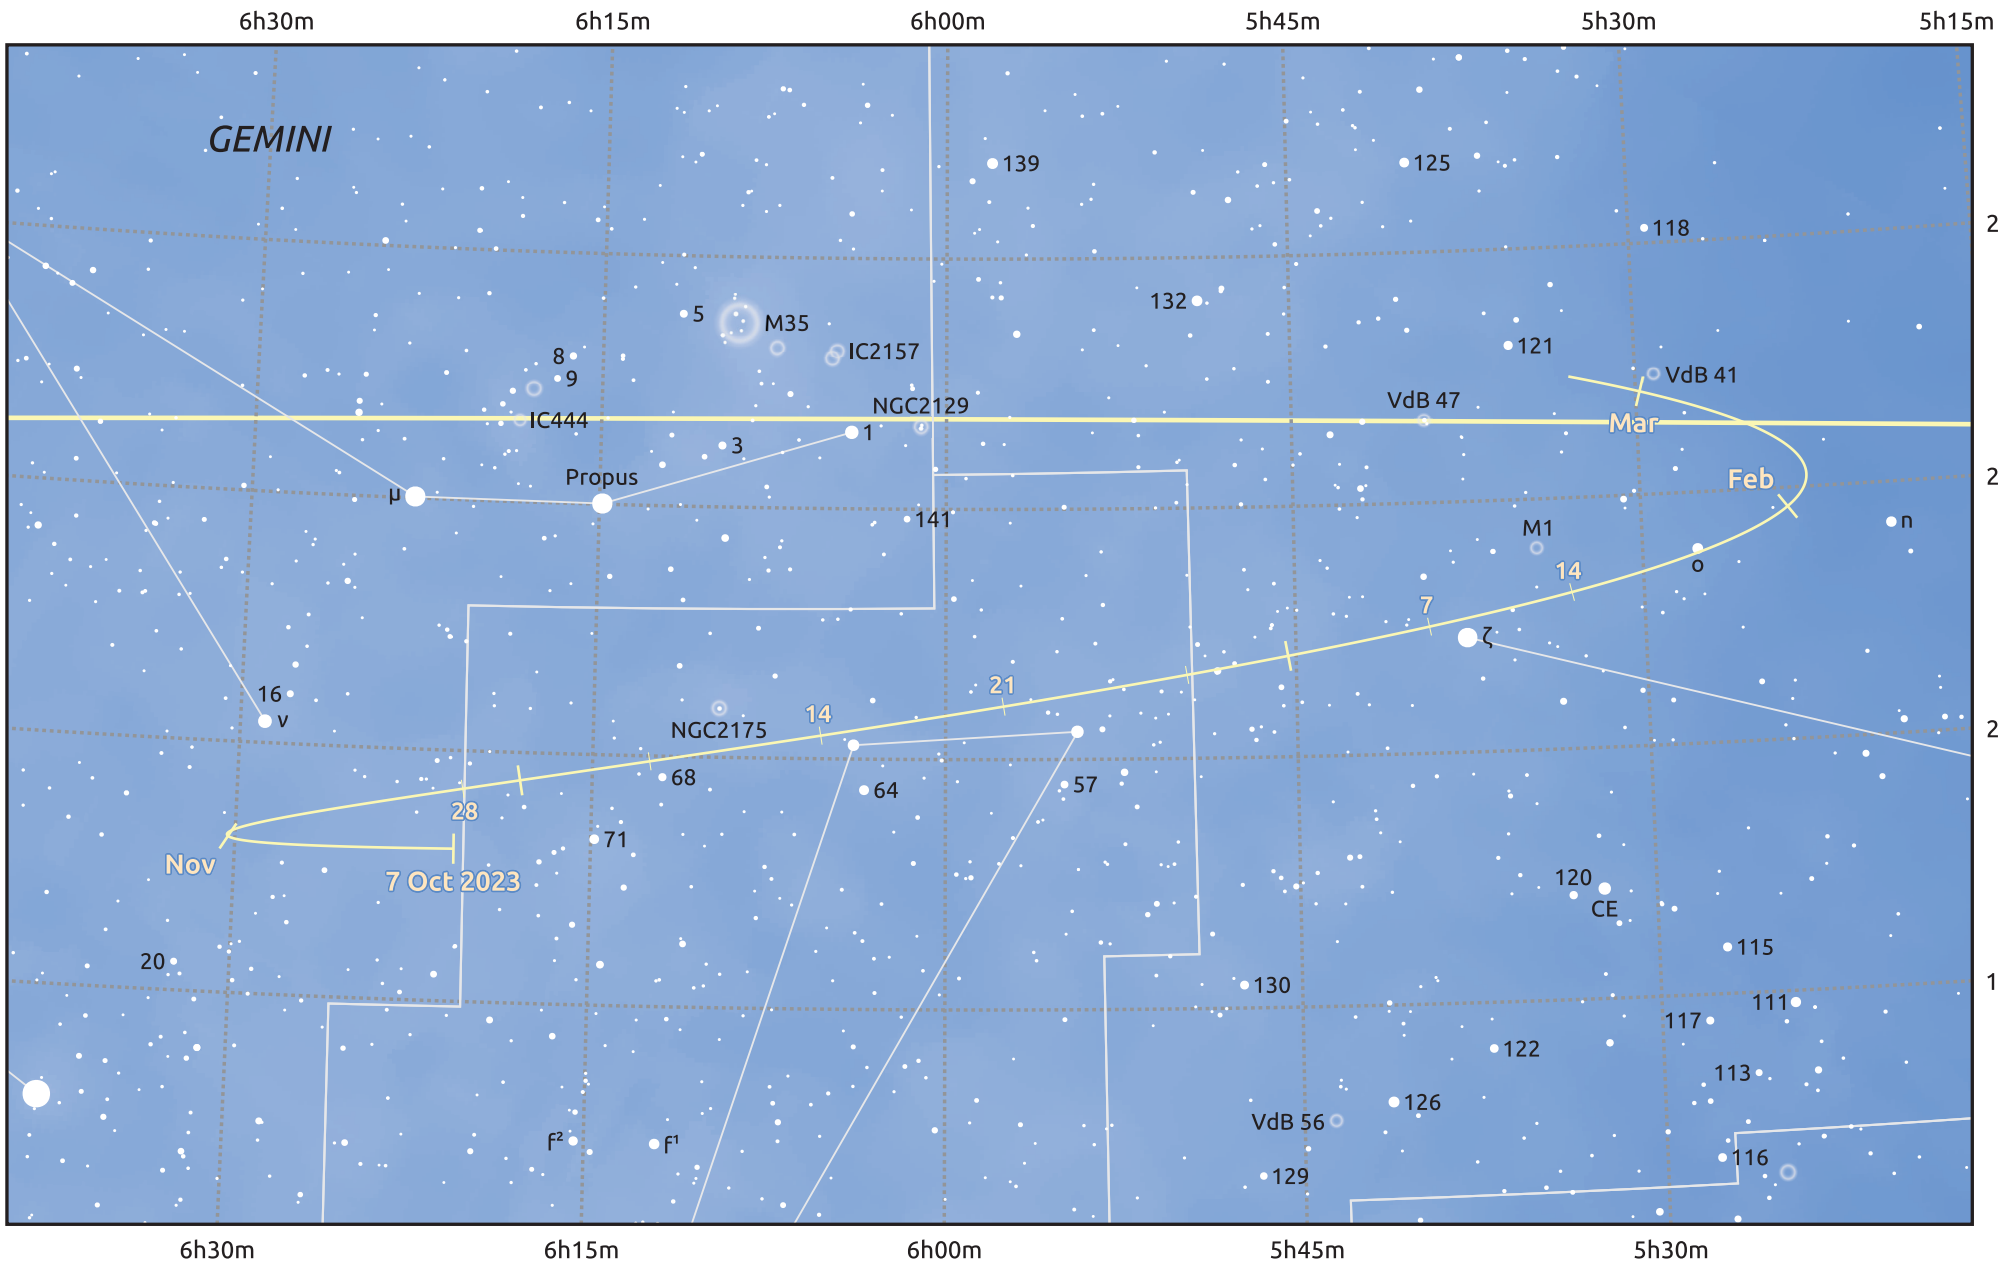

# The path of Asteroid 4 Vesta around opposition on 21 Dec 2023

© Dominic Ford 2011–2025. Date markers placed at midnight UTC. Downloaded from <https://in-the-sky.org>

Magnitude scale: ● 9.0 ● 8.0 ● 7.0 ● 6.0 ● 5.0 ● 4.0 ● 3.0 ● 2.0 ● 1.0

— Ecliptic Plane

Galaxy Bright nebula Open cluster Globular cluster Planetary nebula

Date	Mag
2023 Nov 1	7.7
2023 Nov 28	7.1
2023 Dec 1	7.0
2024 Jan 1	6.7
2024 Feb 1	7.5
2024 Mar 1	8.0