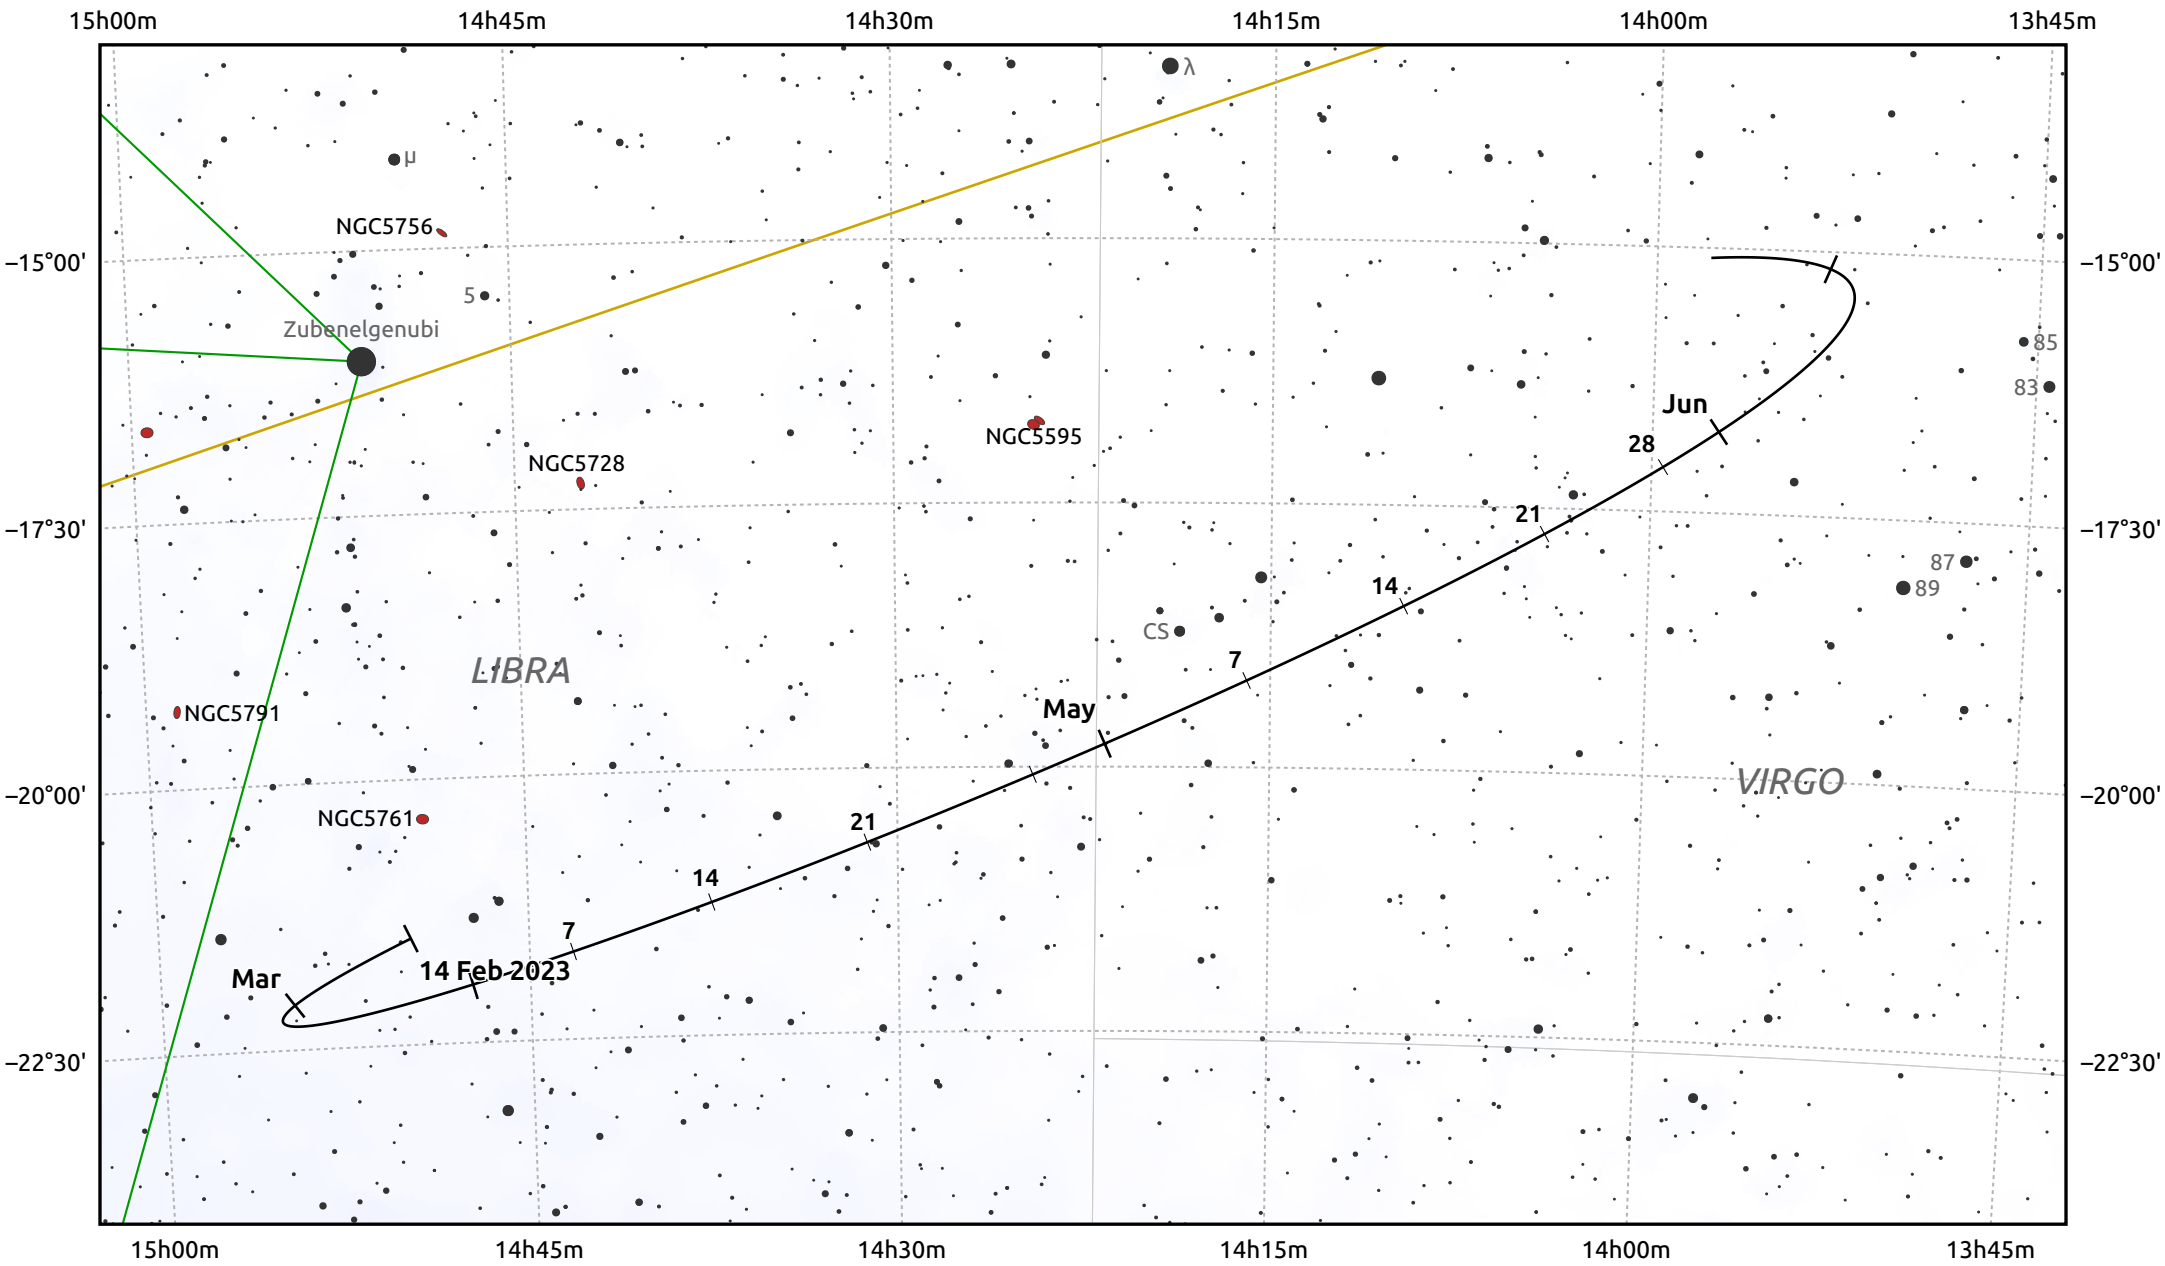

The path of Asteroid 7 Iris around opposition on 30 Apr 2023

© Dominic Ford 2011–2026. Date markers placed at midnight UTC. Downloaded from <https://in-the-sky.org>

Magnitude scale: · 10.0 · 9.0 · 8.0 · 7.0 · 6.0 · 5.0 ● 4.0 ● 3.0 ● 2.0

— Ecliptic Plane

● Galaxy ■ Bright nebula ● Open cluster ⊕ Globular cluster ◆ Planetary nebula

Date	Mag
2023 Mar 1	10.8
2023 Apr 1	10.2
2023 Apr 13	10.0
2023 May 1	9.6
2023 Jun 1	10.3
2023 Jul 1	10.8
2023 Jul 13	11.0