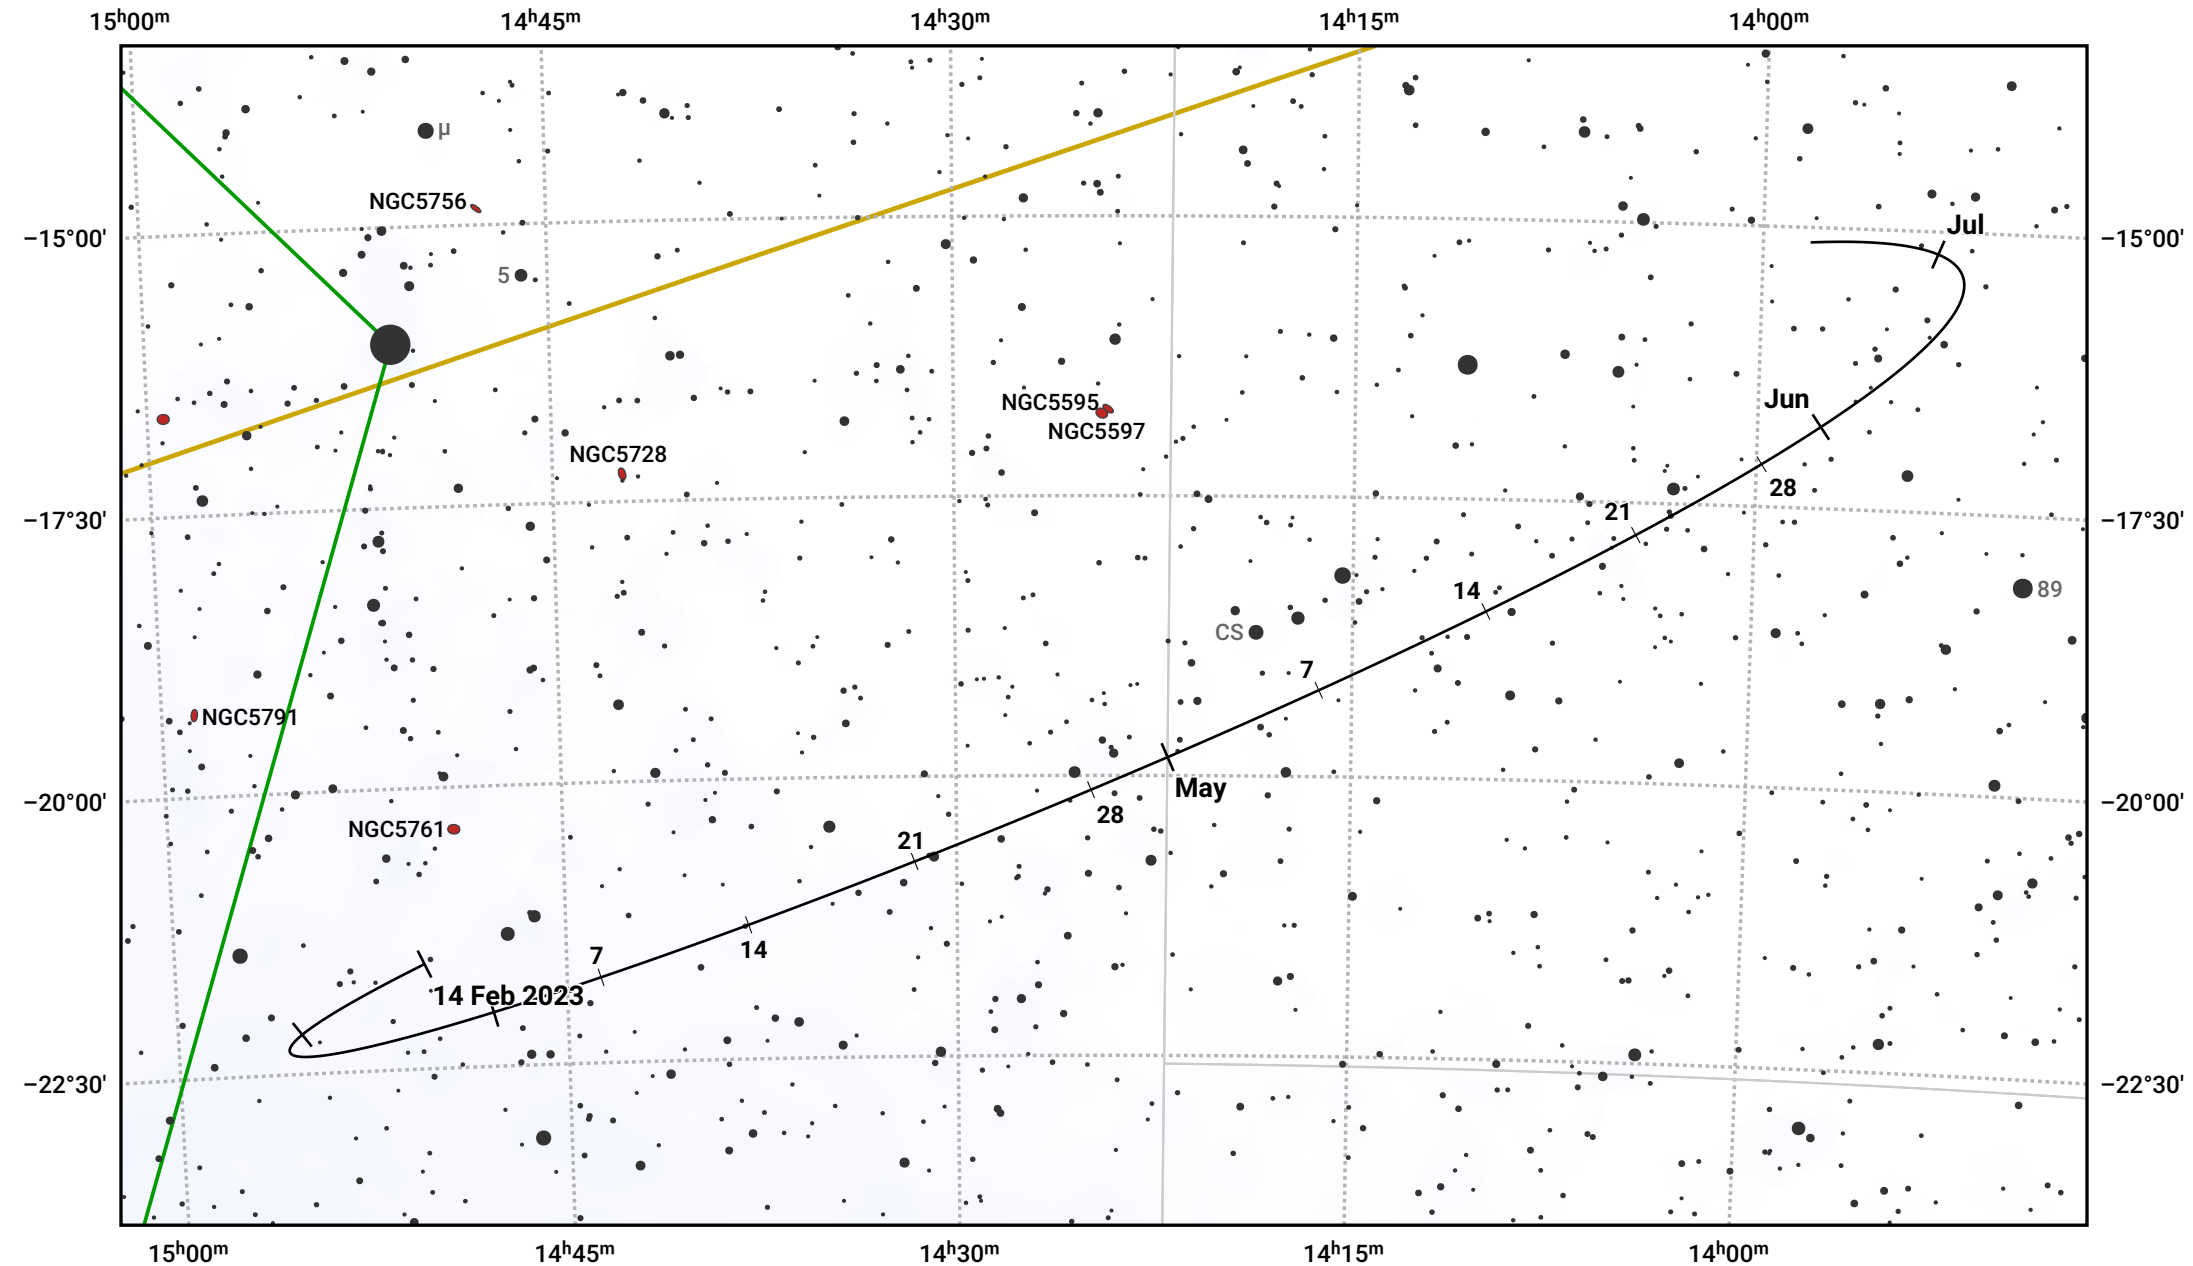

The path of Asteroid 7 Iris around opposition on 30 Apr 2023

© Dominic Ford 2011–2024. Date markers placed at midnight UTC. Downloaded from <https://in-the-sky.org>

Magnitude scale: · 10.0 · 9.0 · 8.0 · 7.0 · 6.0 · 5.0 · 4.0 · 3.0 · 2.0

— Ecliptic Plane

● Galaxy ■ Bright nebula ● Open cluster ⊕ Globular cluster

Date	Mag
2023 Mar 1	10.8
2023 Apr 1	10.2
2023 Apr 13	10.0
2023 May 1	9.6
2023 Jun 1	10.3
2023 Jul 1	10.8
2023 Jul 12	11.0