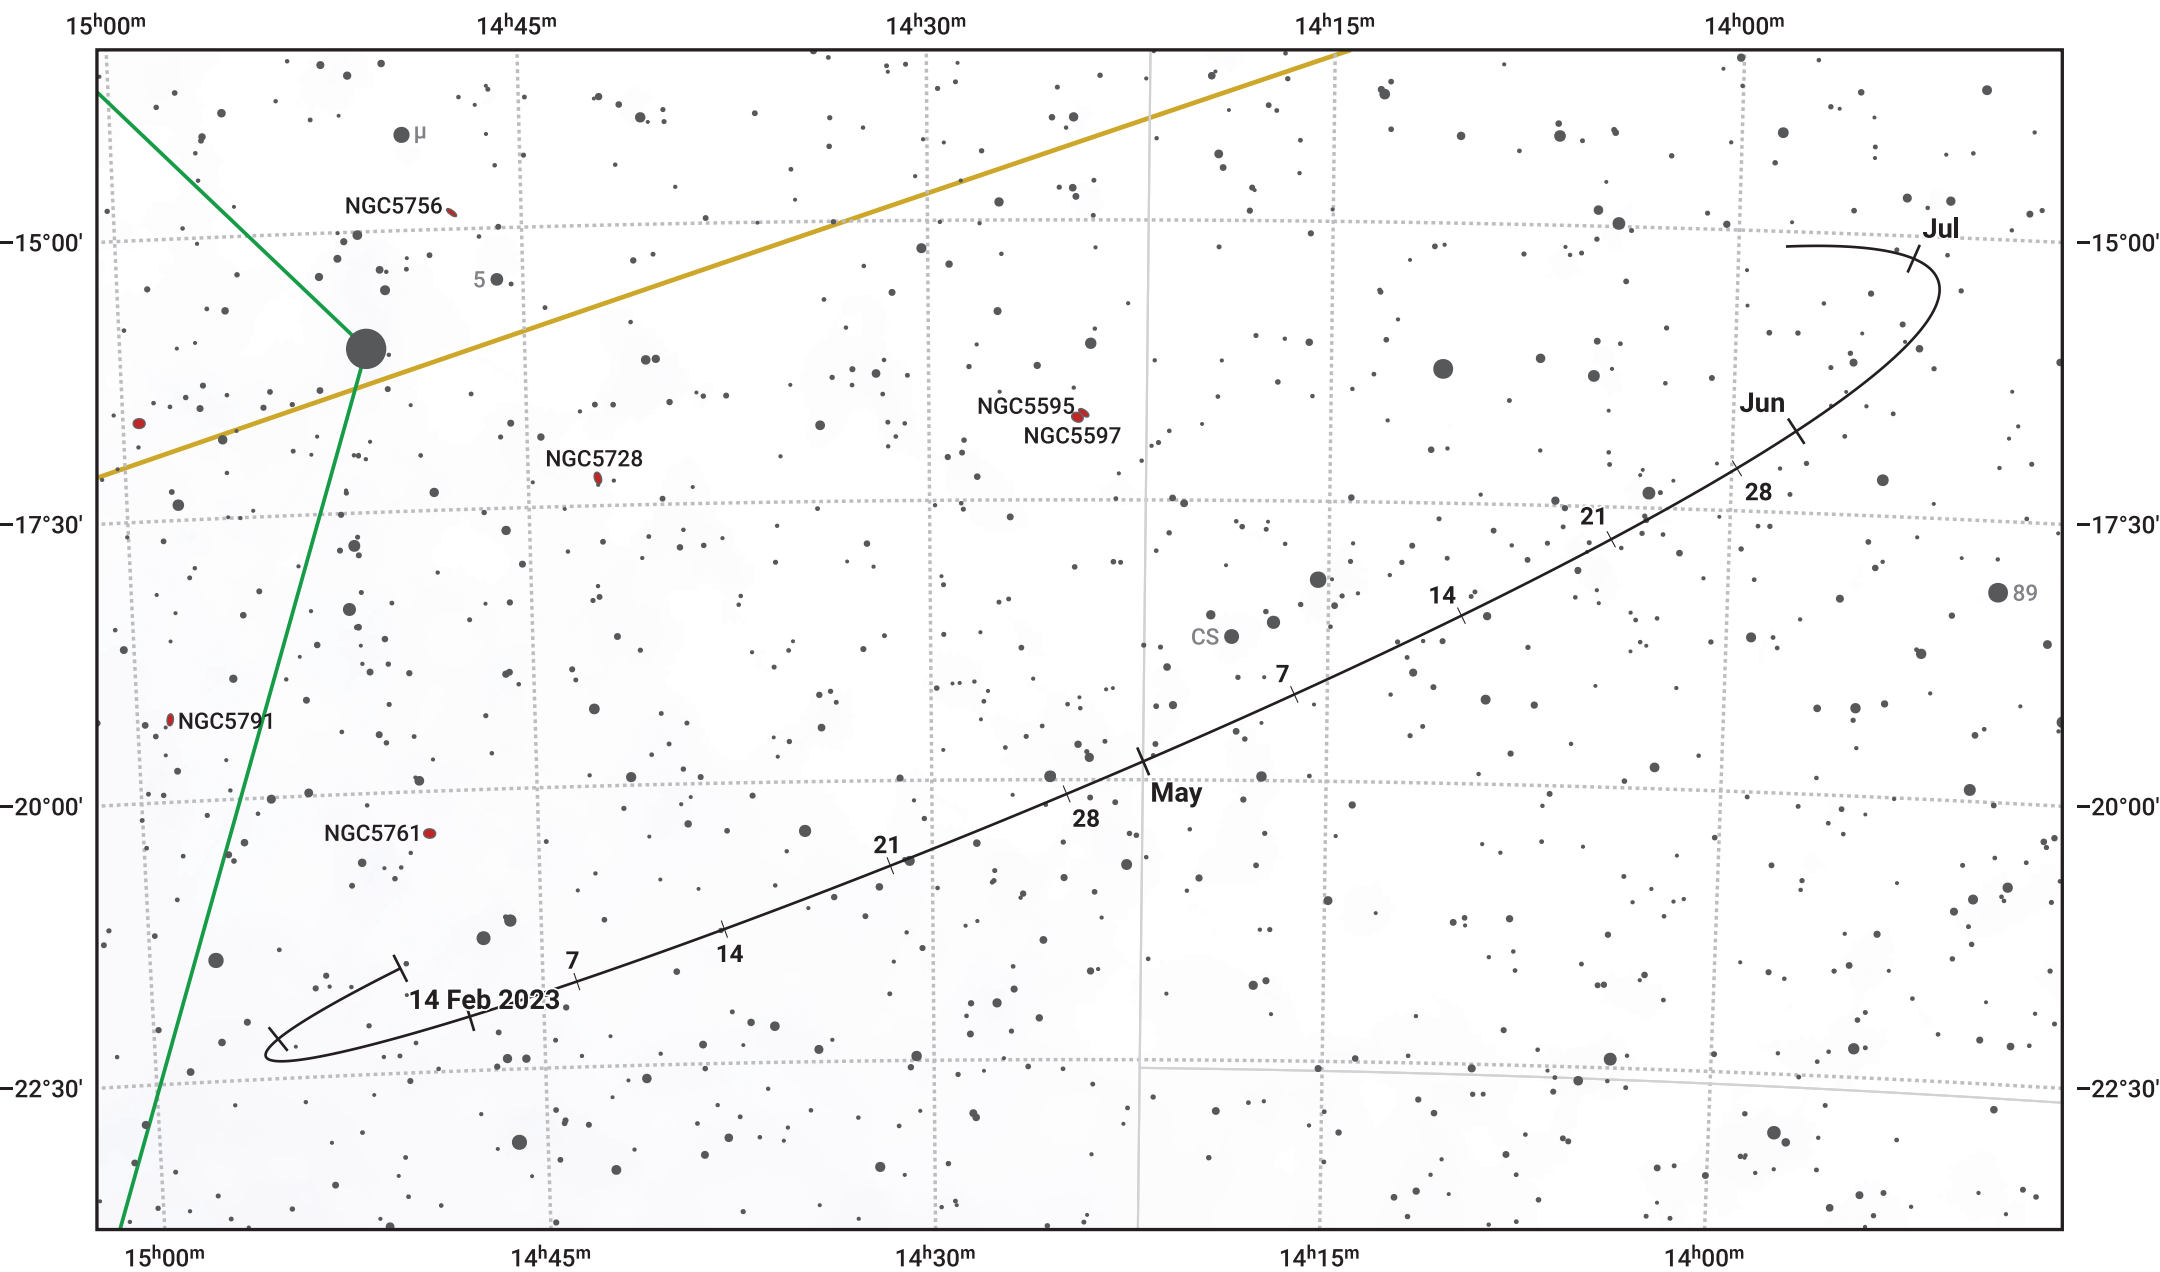

The path of Asteroid 7 Iris around opposition on 30 Apr 2023

© Dominic Ford 2011–2024. Date markers placed at midnight UTC. Downloaded from <https://in-the-sky.org>

Magnitude scale: 10.0 9.0 8.0 7.0 6.0 5.0 4.0 3.0 2.0

— Ecliptic Plane

- Galaxy
- Bright nebula
- Open cluster
- ⊕ Globular cluster

Date	Mag
2023 Mar 1	10.8
2023 Apr 1	10.2
2023 Apr 13	10.0
2023 May 1	9.6
2023 Jun 1	10.3
2023 Jul 1	10.8
2023 Jul 12	11.0