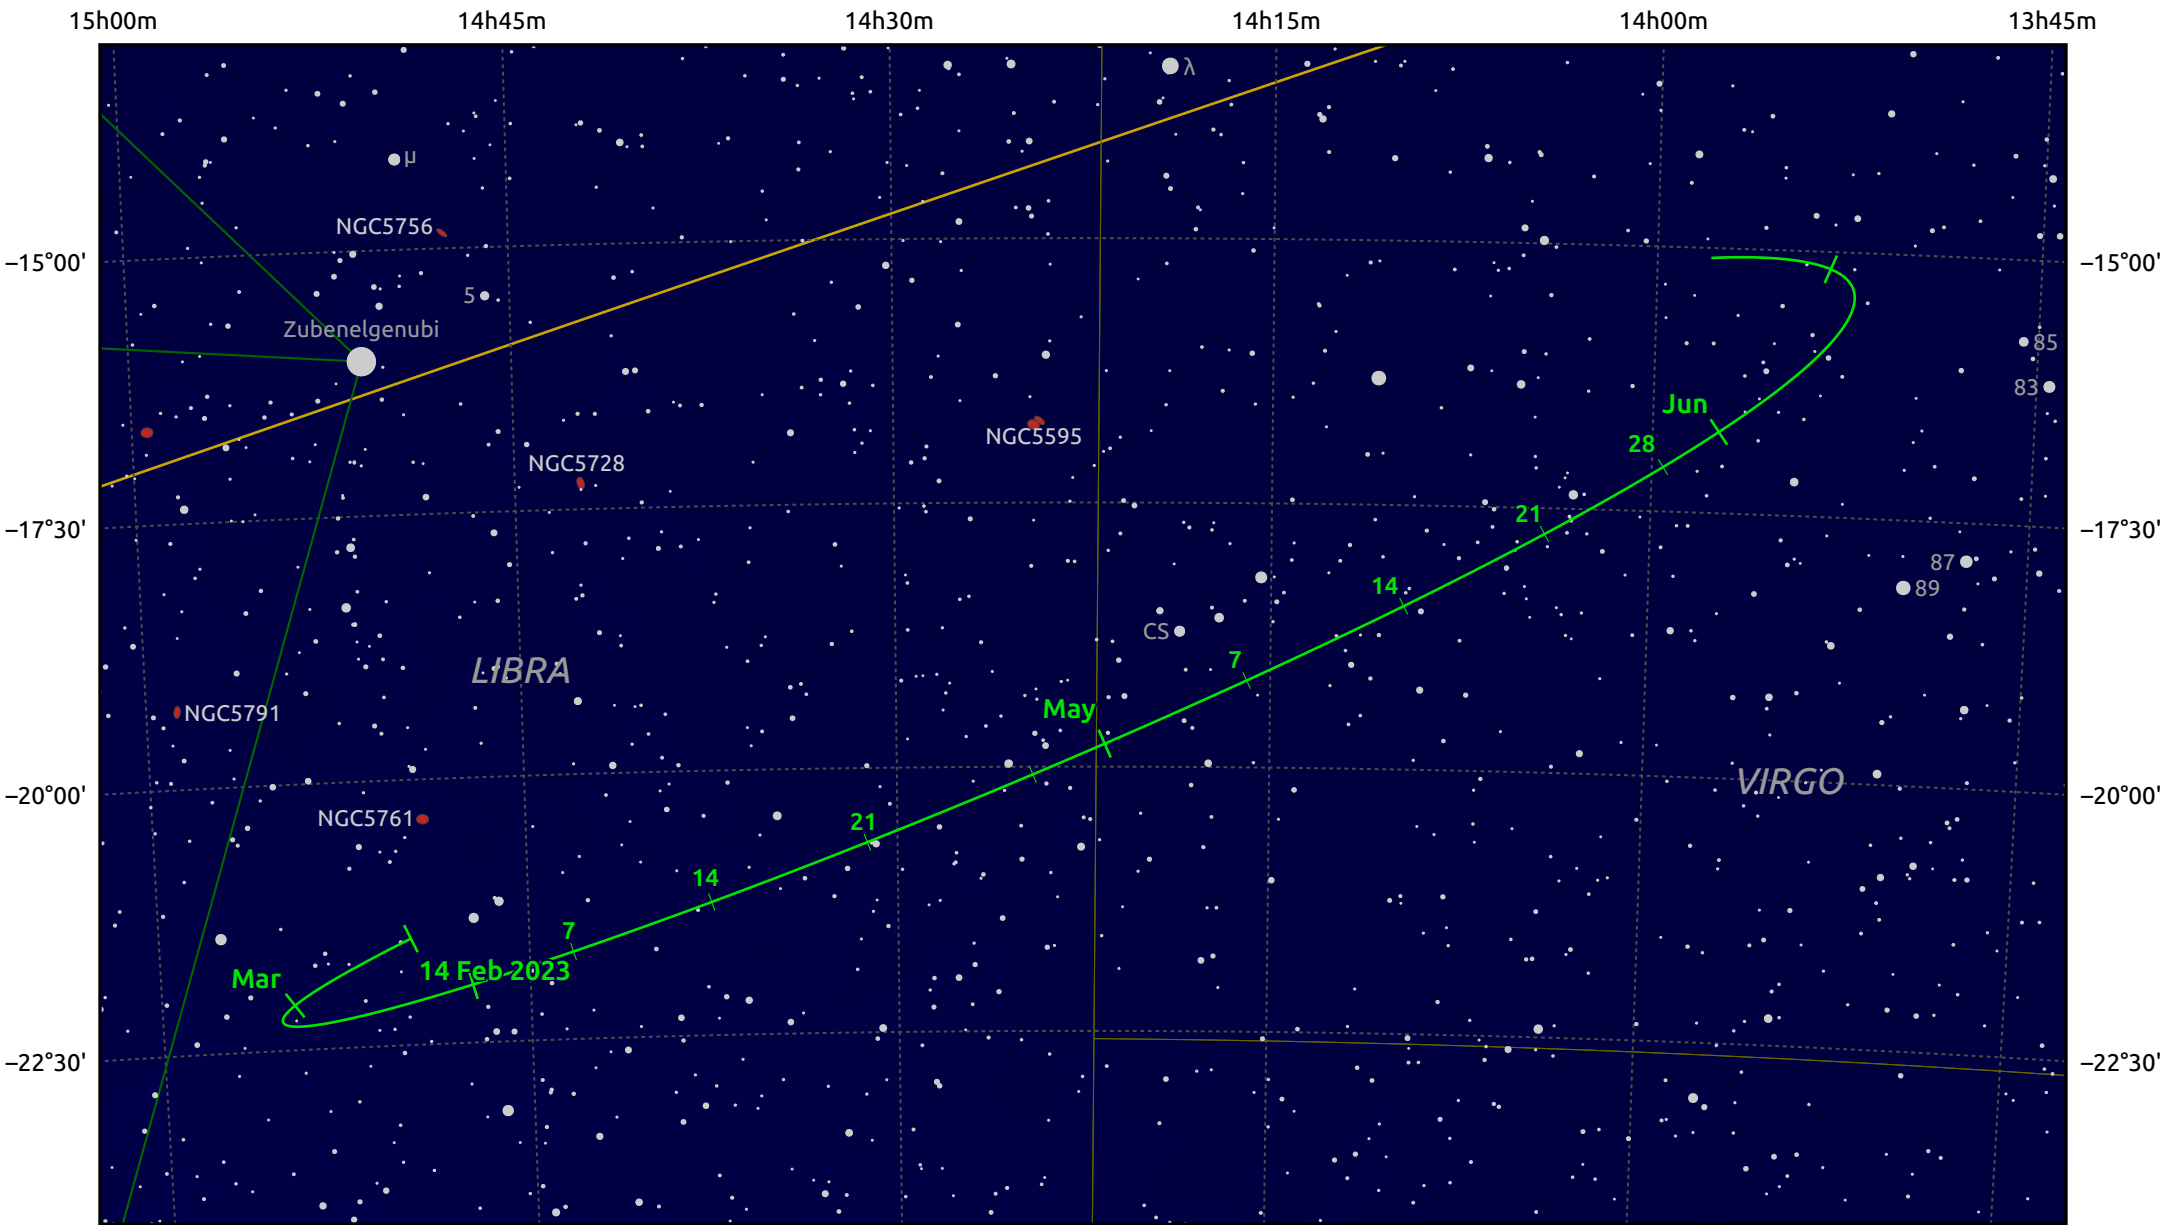

The path of Asteroid 7 Iris around opposition on 30 Apr 2023

© Dominic Ford 2011–2026. Date markers placed at midnight UTC. Downloaded from <https://in-the-sky.org>

Magnitude scale: 10.0 9.0 8.0 7.0 6.0 5.0 4.0 3.0 2.0

— Ecliptic Plane

Galaxy Bright nebula Open cluster Globular cluster Planetary nebula

Date	Mag
2023 Mar 1	10.8
2023 Apr 1	10.2
2023 Apr 13	10.0
2023 May 1	9.6
2023 Jun 1	10.3
2023 Jul 1	10.8
2023 Jul 13	11.0