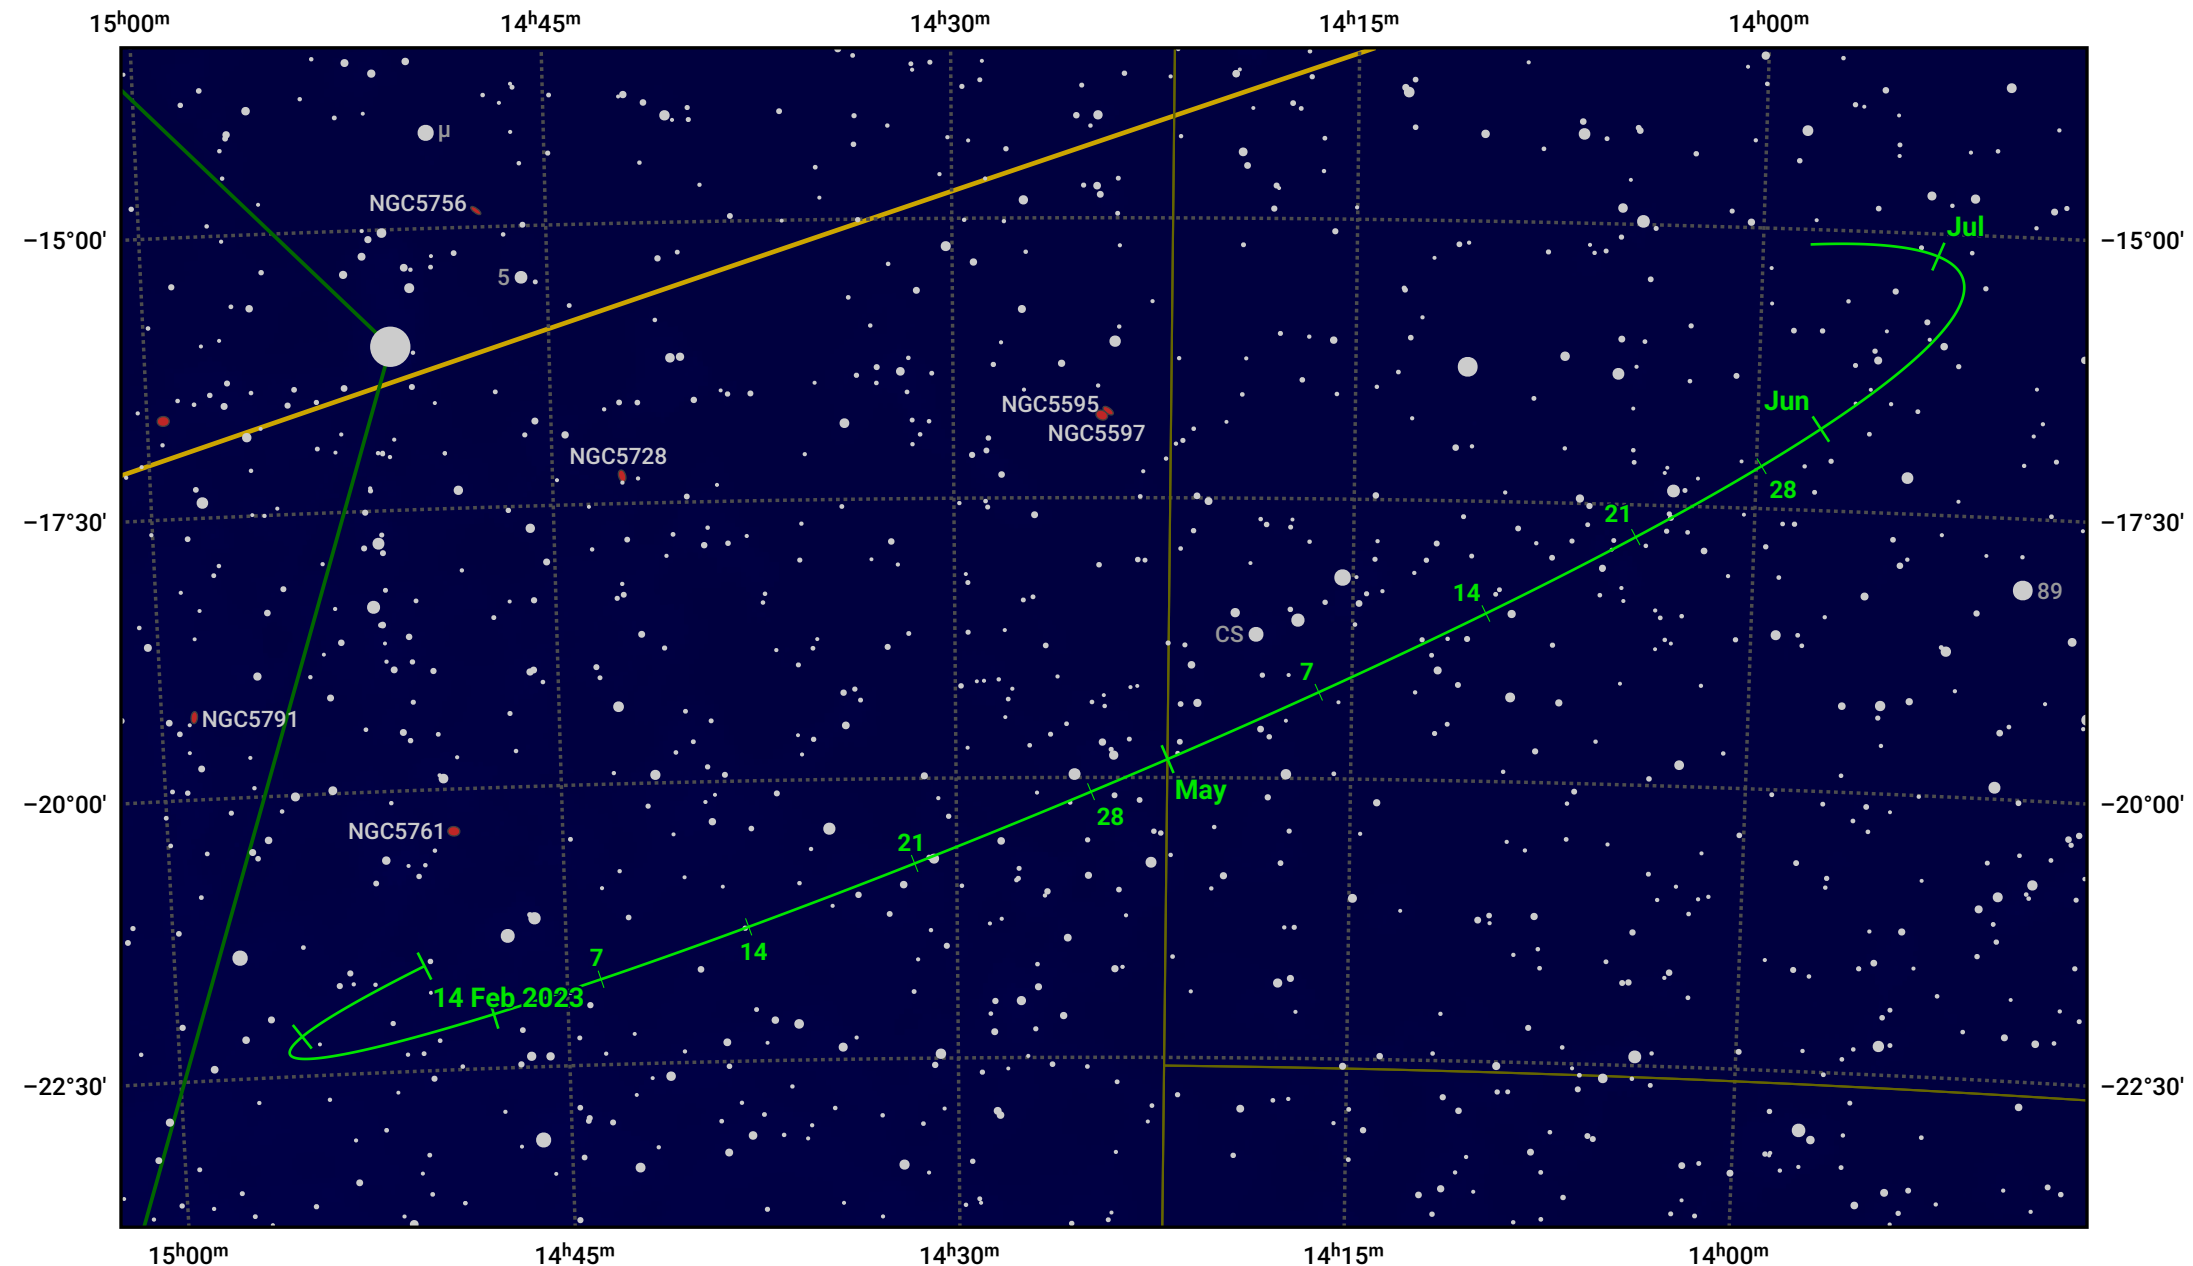

The path of Asteroid 7 Iris around opposition on 30 Apr 2023

© Dominic Ford 2011–2024. Date markers placed at midnight UTC. Downloaded from <https://in-the-sky.org>

Magnitude scale: 10.0 9.0 8.0 7.0 6.0 5.0 4.0 3.0 2.0

— Ecliptic Plane

Galaxy Bright nebula Open cluster Globular cluster

| Date | Mag |
|-------------|------|
| 2023 Mar 1 | 10.8 |
| 2023 Apr 1 | 10.2 |
| 2023 Apr 13 | 10.0 |
| 2023 May 1 | 9.6 |
| 2023 Jun 1 | 10.3 |
| 2023 Jul 1 | 10.8 |
| 2023 Jul 12 | 11.0 |