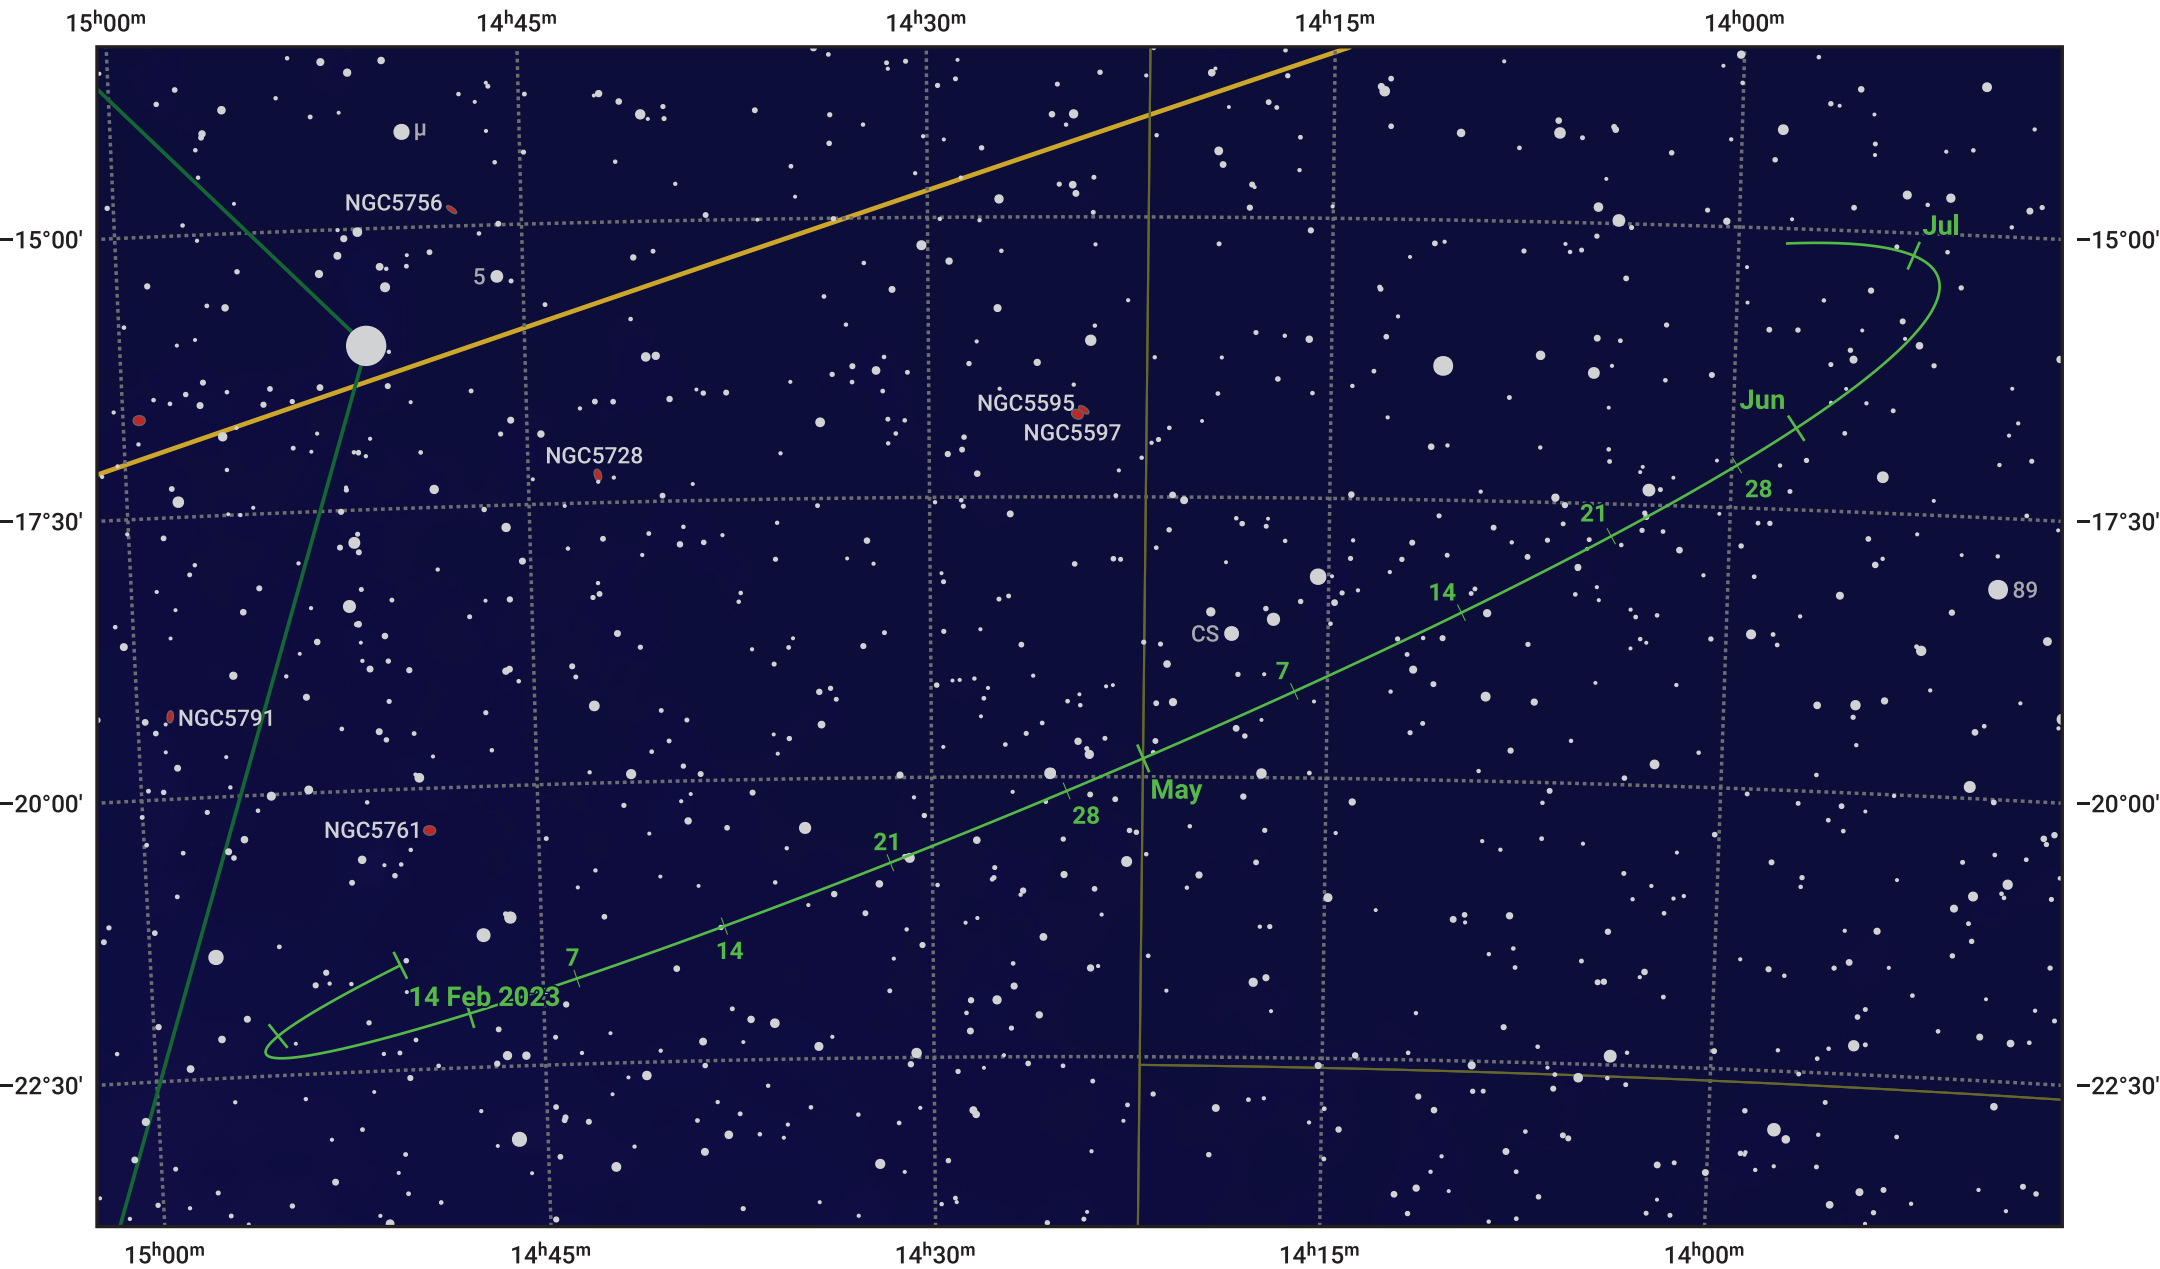

The path of Asteroid 7 Iris around opposition on 30 Apr 2023

© Dominic Ford 2011–2024. Date markers placed at midnight UTC. Downloaded from <https://in-the-sky.org>

Magnitude scale: • 10.0 • 9.0 • 8.0 • 7.0 • 6.0 • 5.0 • 4.0 • 3.0 • 2.0

— Ecliptic Plane

● Galaxy ■ Bright nebula ● Open cluster ⊕ Globular cluster

Date	Mag
2023 Mar 1	10.8
2023 Apr 1	10.2
2023 Apr 13	10.0
2023 May 1	9.6
2023 Jun 1	10.3
2023 Jul 1	10.8
2023 Jul 12	11.0