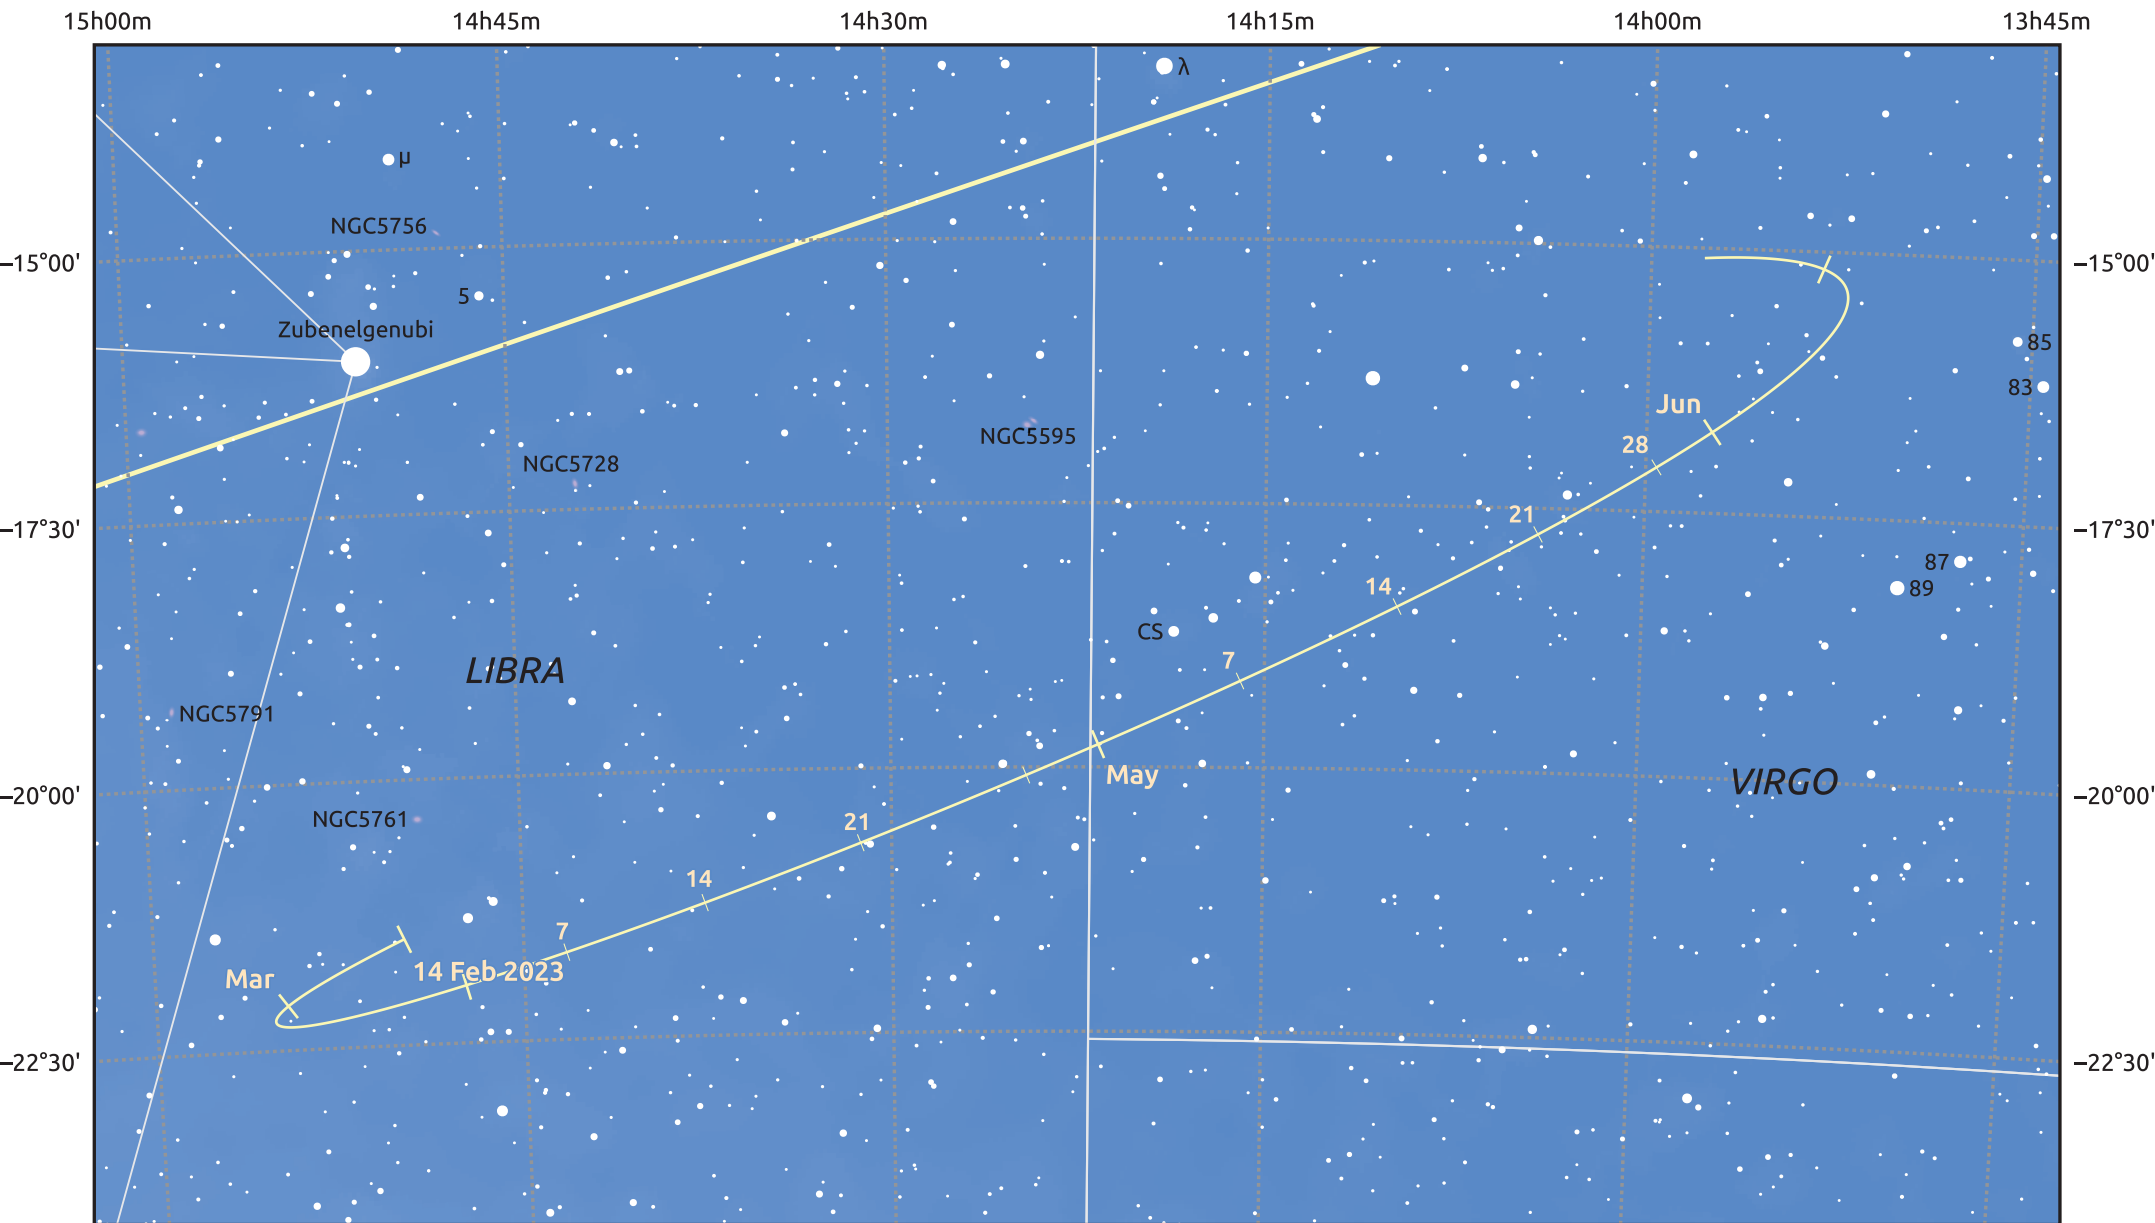

The path of Asteroid 7 Iris around opposition on 30 Apr 2023

© Dominic Ford 2011–2025. Date markers placed at midnight UTC. Downloaded from <https://in-the-sky.org>

Magnitude scale: • 10.0 • 9.0 • 8.0 • 7.0 • 6.0 • 5.0 • 4.0 • 3.0 • 2.0

— Ecliptic Plane

Galaxy Bright nebula Open cluster Globular cluster Planetary nebula

Date	Mag
2023 Mar 1	10.8
2023 Apr 1	10.3
2023 Apr 13	10.0
2023 May 1	9.7
2023 Jun 1	10.3
2023 Jul 1	10.8
2023 Jul 13	11.0