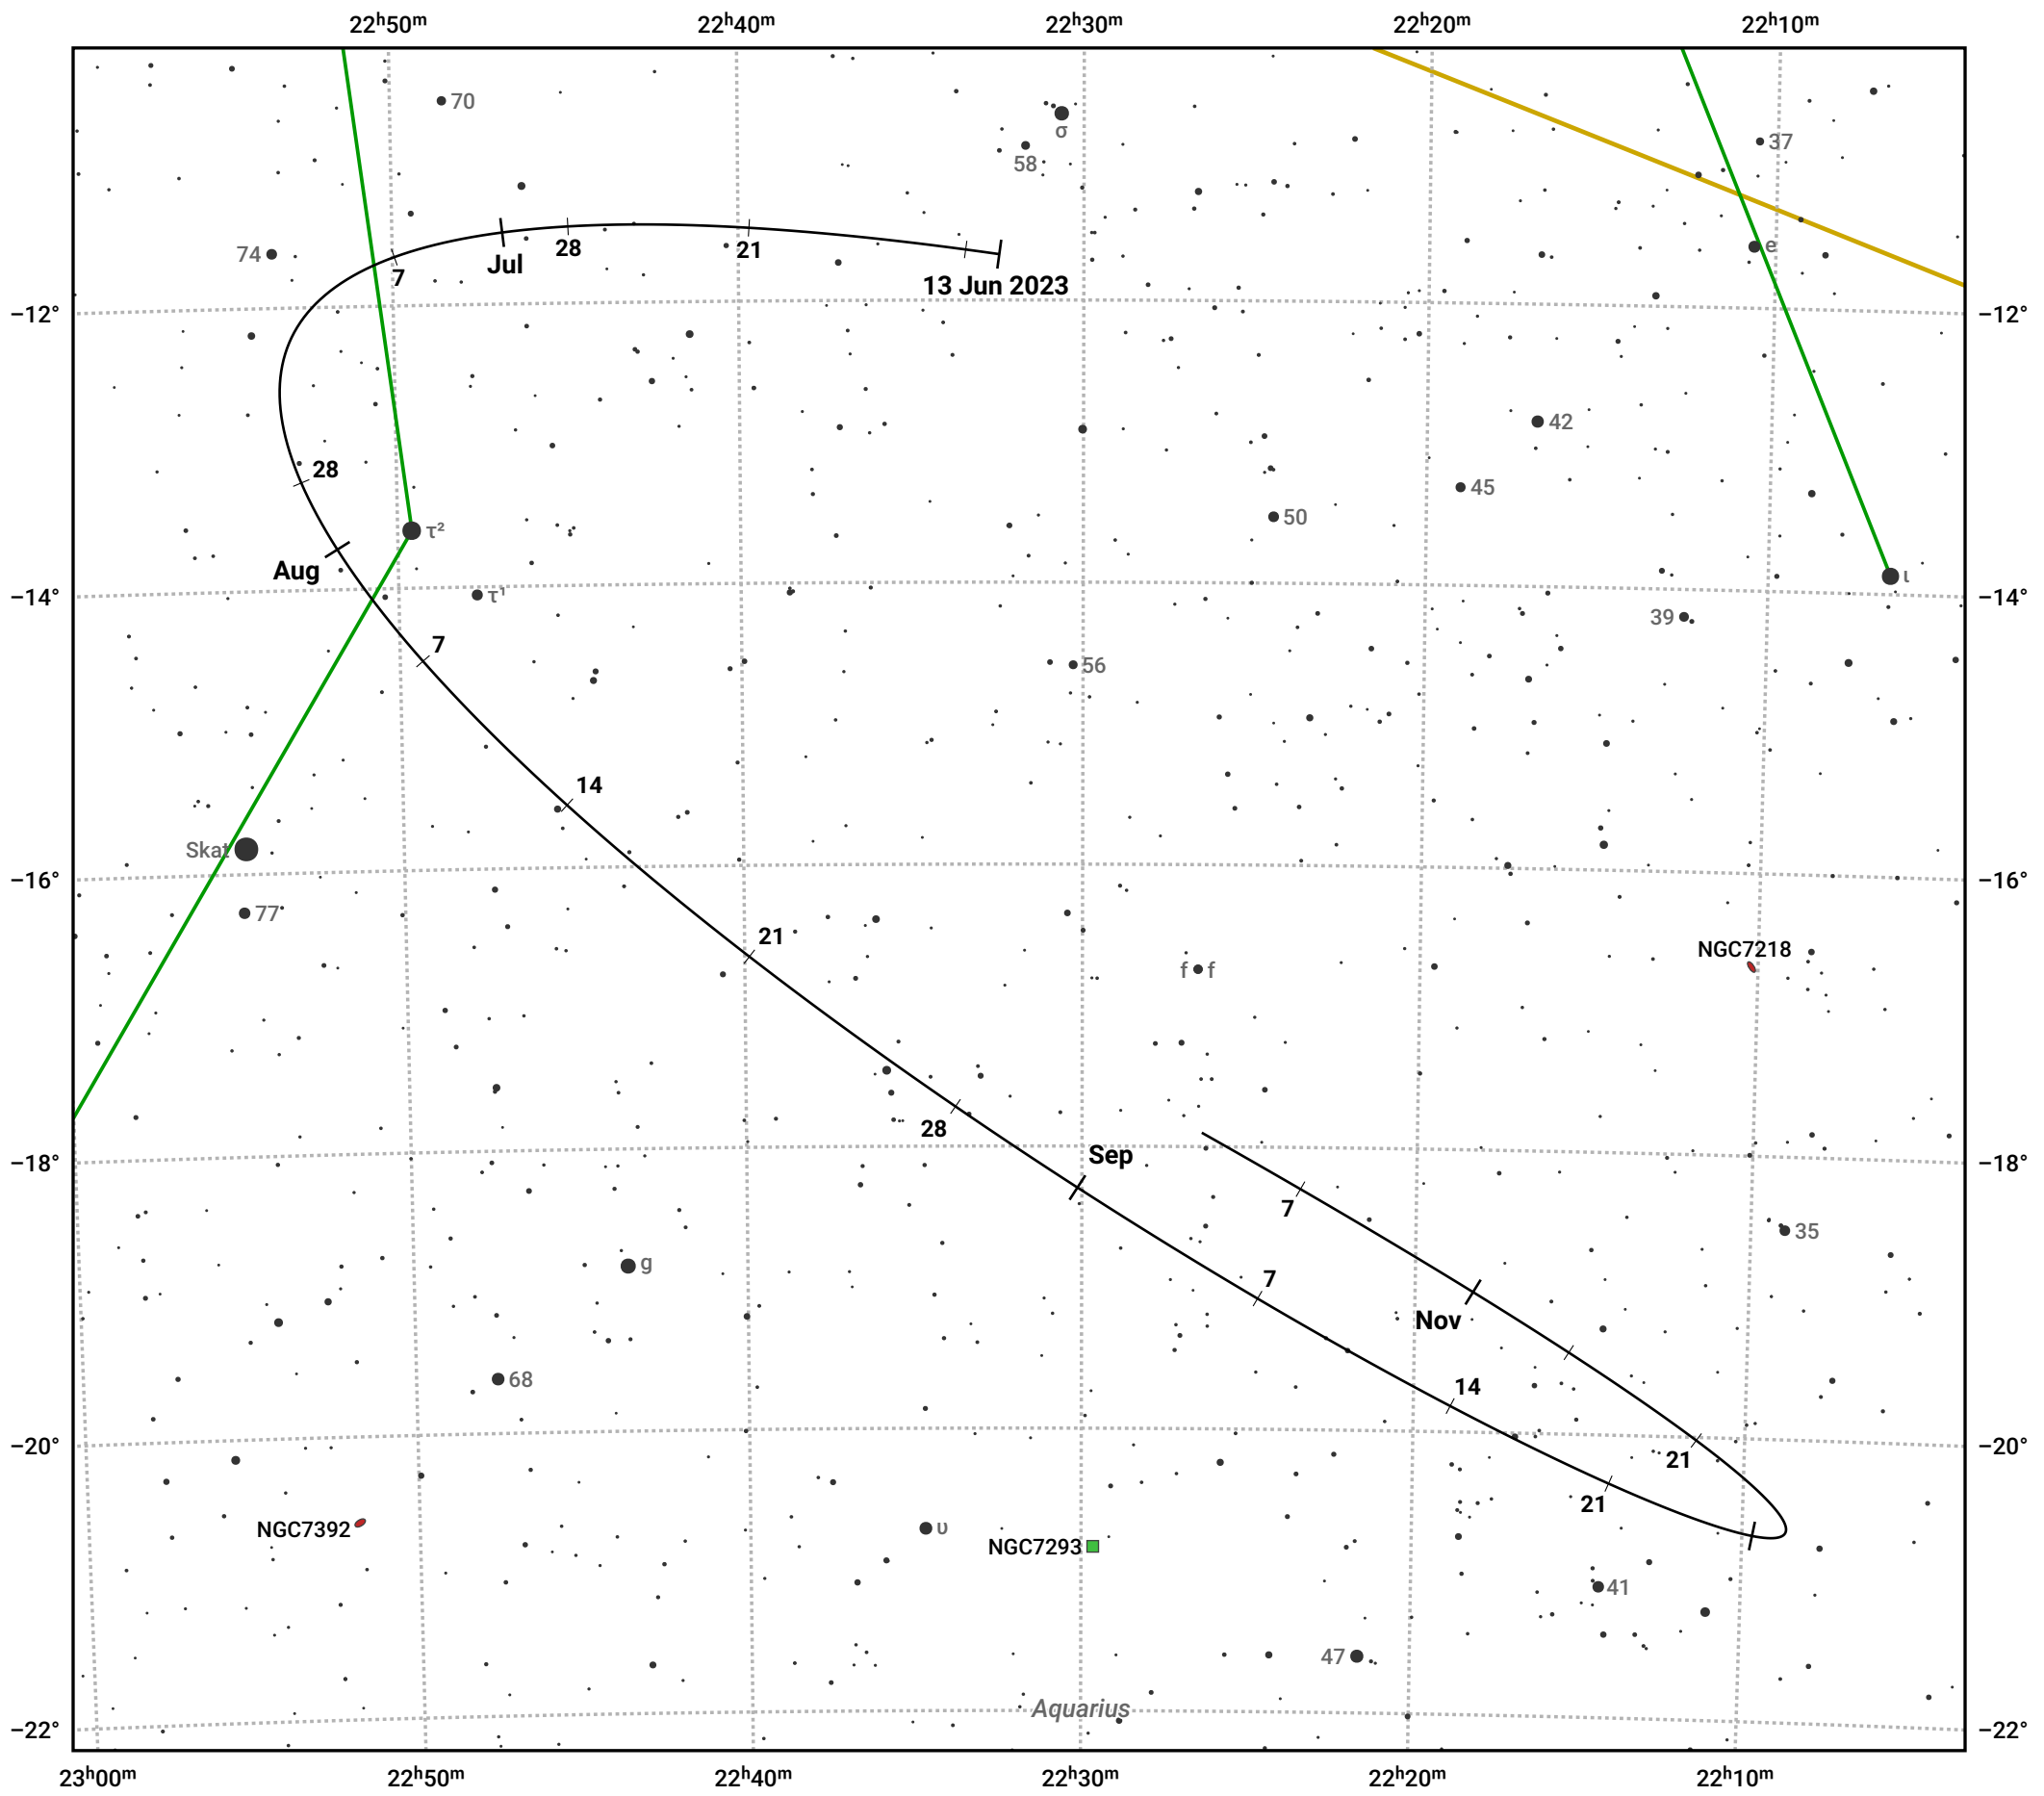

# The path of Asteroid 8 Flora around opposition on 27 Aug 2023

© Dominic Ford 2011–2024. Date markers placed at midnight UTC. Downloaded from <https://in-the-sky.org>

Magnitude scale: 10.0 9.0 8.0 7.0 6.0 5.0 4.0 3.0

— Ecliptic Plane

- Galaxy
- Bright nebula
- Open cluster
- ⊕ Globular cluster

Date	Mag	Phase
2023 Jul 1	10.1	95%
2023 Jul 23	9.5	97%
2023 Aug 1	9.2	98%
2023 Aug 26	8.5	100%
2023 Sep 1	8.5	100%
2023 Oct 1	9.2	97%
2023 Oct 13	9.5	96%
2023 Nov 1	9.9	94%