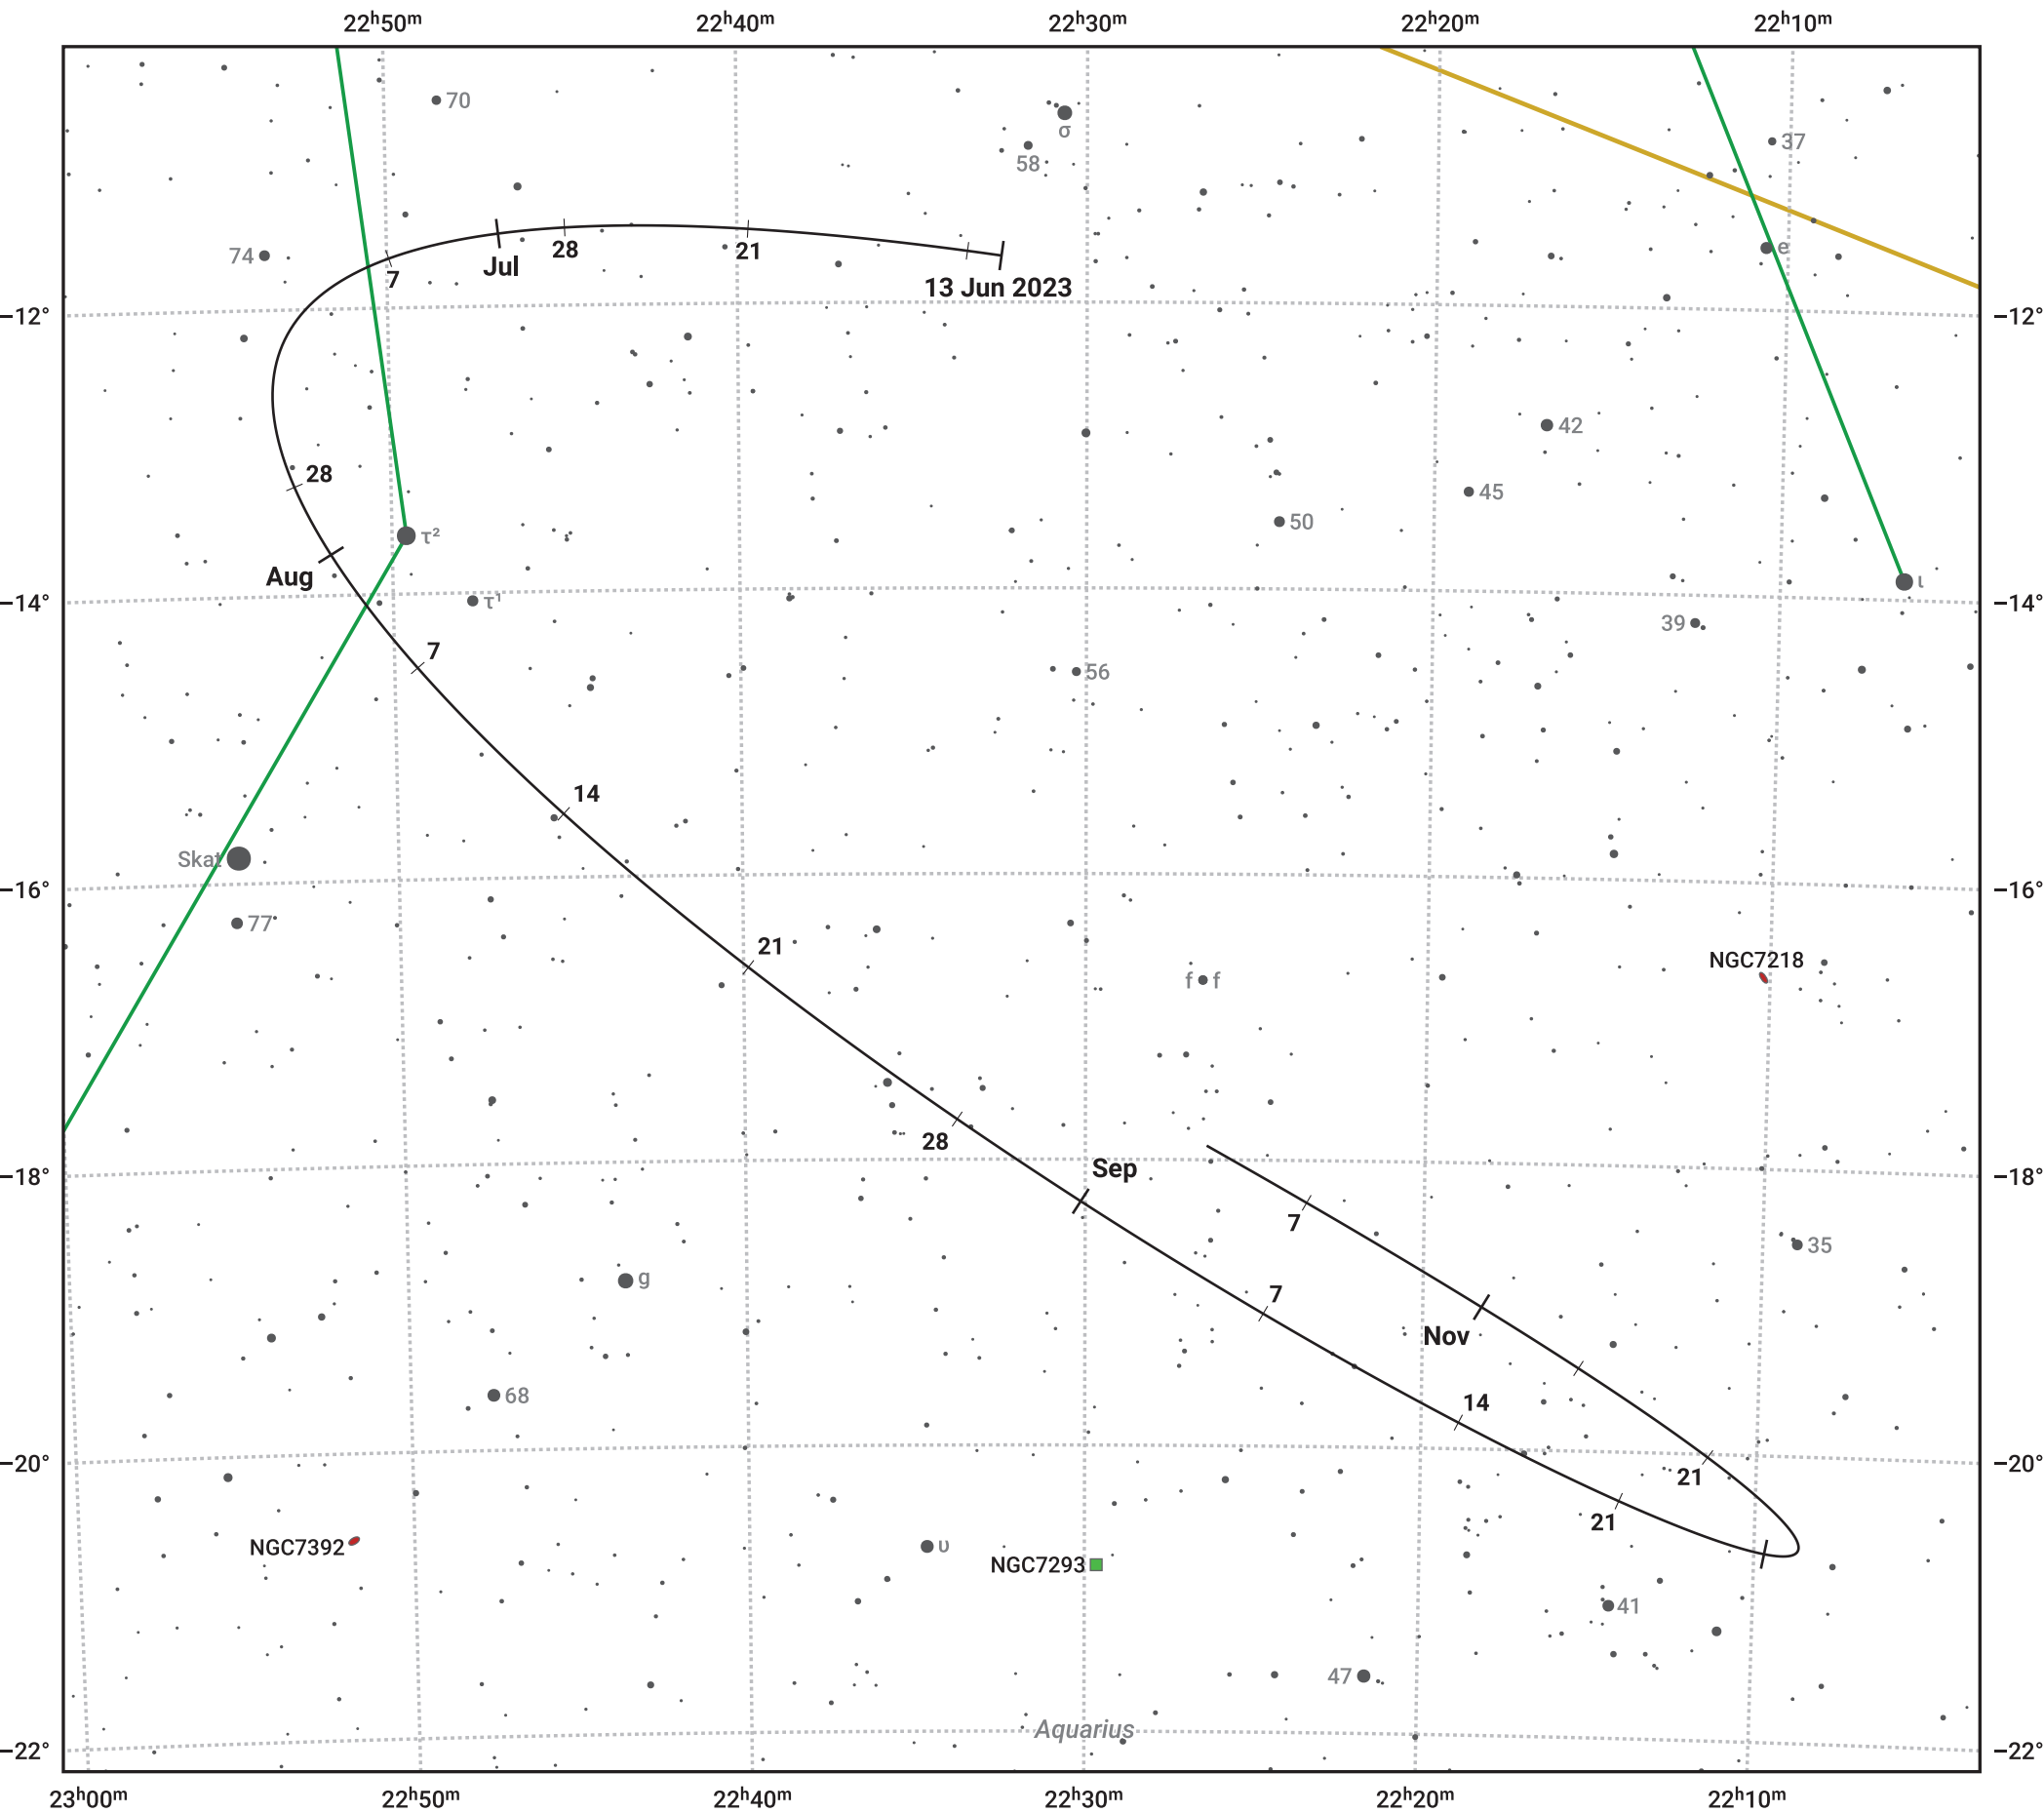

The path of Asteroid 8 Flora around opposition on 27 Aug 2023

© Dominic Ford 2011–2024. Date markers placed at midnight UTC. Downloaded from <https://in-the-sky.org>

Magnitude scale: 10.0 9.0 8.0 7.0 6.0 5.0 4.0 3.0

- Ecliptic Plane
- Galaxy
- Bright nebula
- Open cluster
- ⊕ Globular cluster

Date	Mag	Phase
2023 Jul 1	10.1	95%
2023 Jul 23	9.5	97%
2023 Aug 1	9.2	98%
2023 Aug 26	8.5	100%
2023 Sep 1	8.5	100%
2023 Oct 1	9.2	97%
2023 Oct 13	9.5	96%
2023 Nov 1	9.9	94%