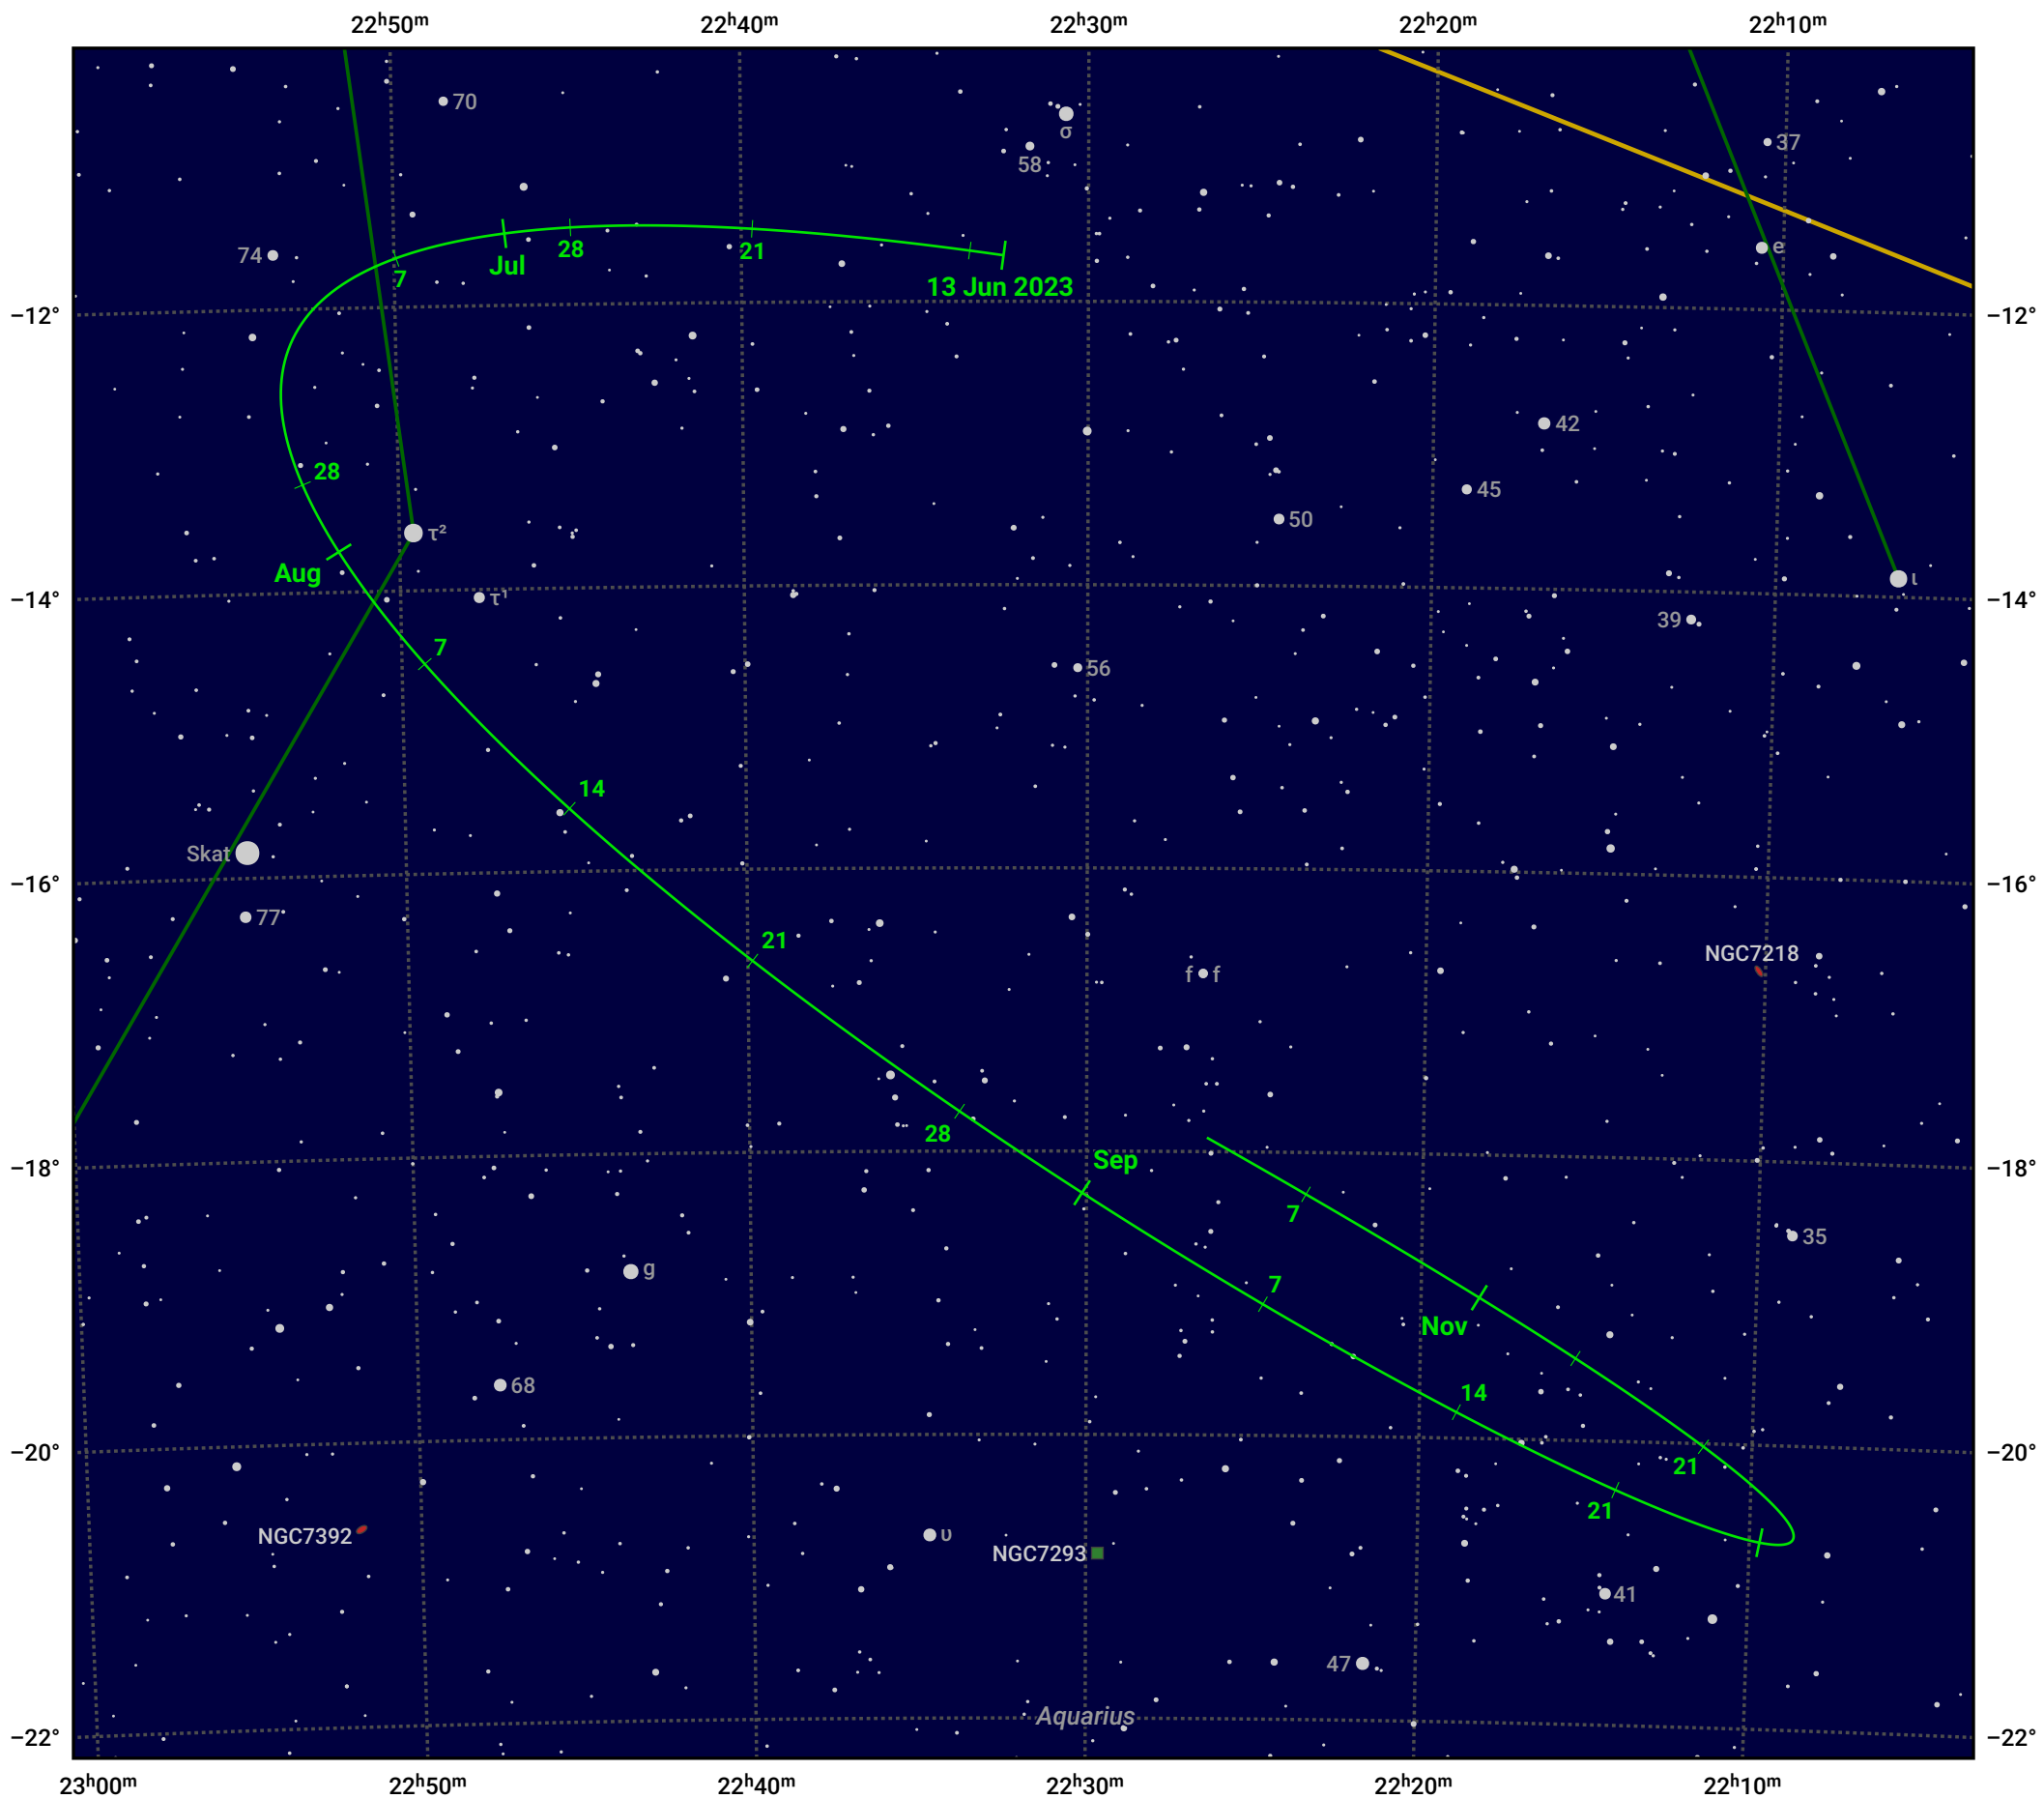

The path of Asteroid 8 Flora around opposition on 27 Aug 2023

© Dominic Ford 2011–2024. Date markers placed at midnight UTC. Downloaded from <https://in-the-sky.org>

Magnitude scale: 10.0 9.0 8.0 7.0 6.0 5.0 4.0 3.0

— Ecliptic Plane

Galaxy Bright nebula Open cluster Globular cluster

Date	Mag	Phase
2023 Jul 1	10.1	95%
2023 Jul 23	9.5	97%
2023 Aug 1	9.2	98%
2023 Aug 26	8.5	100%
2023 Sep 1	8.5	100%
2023 Oct 1	9.2	97%
2023 Oct 13	9.5	96%
2023 Nov 1	9.9	94%