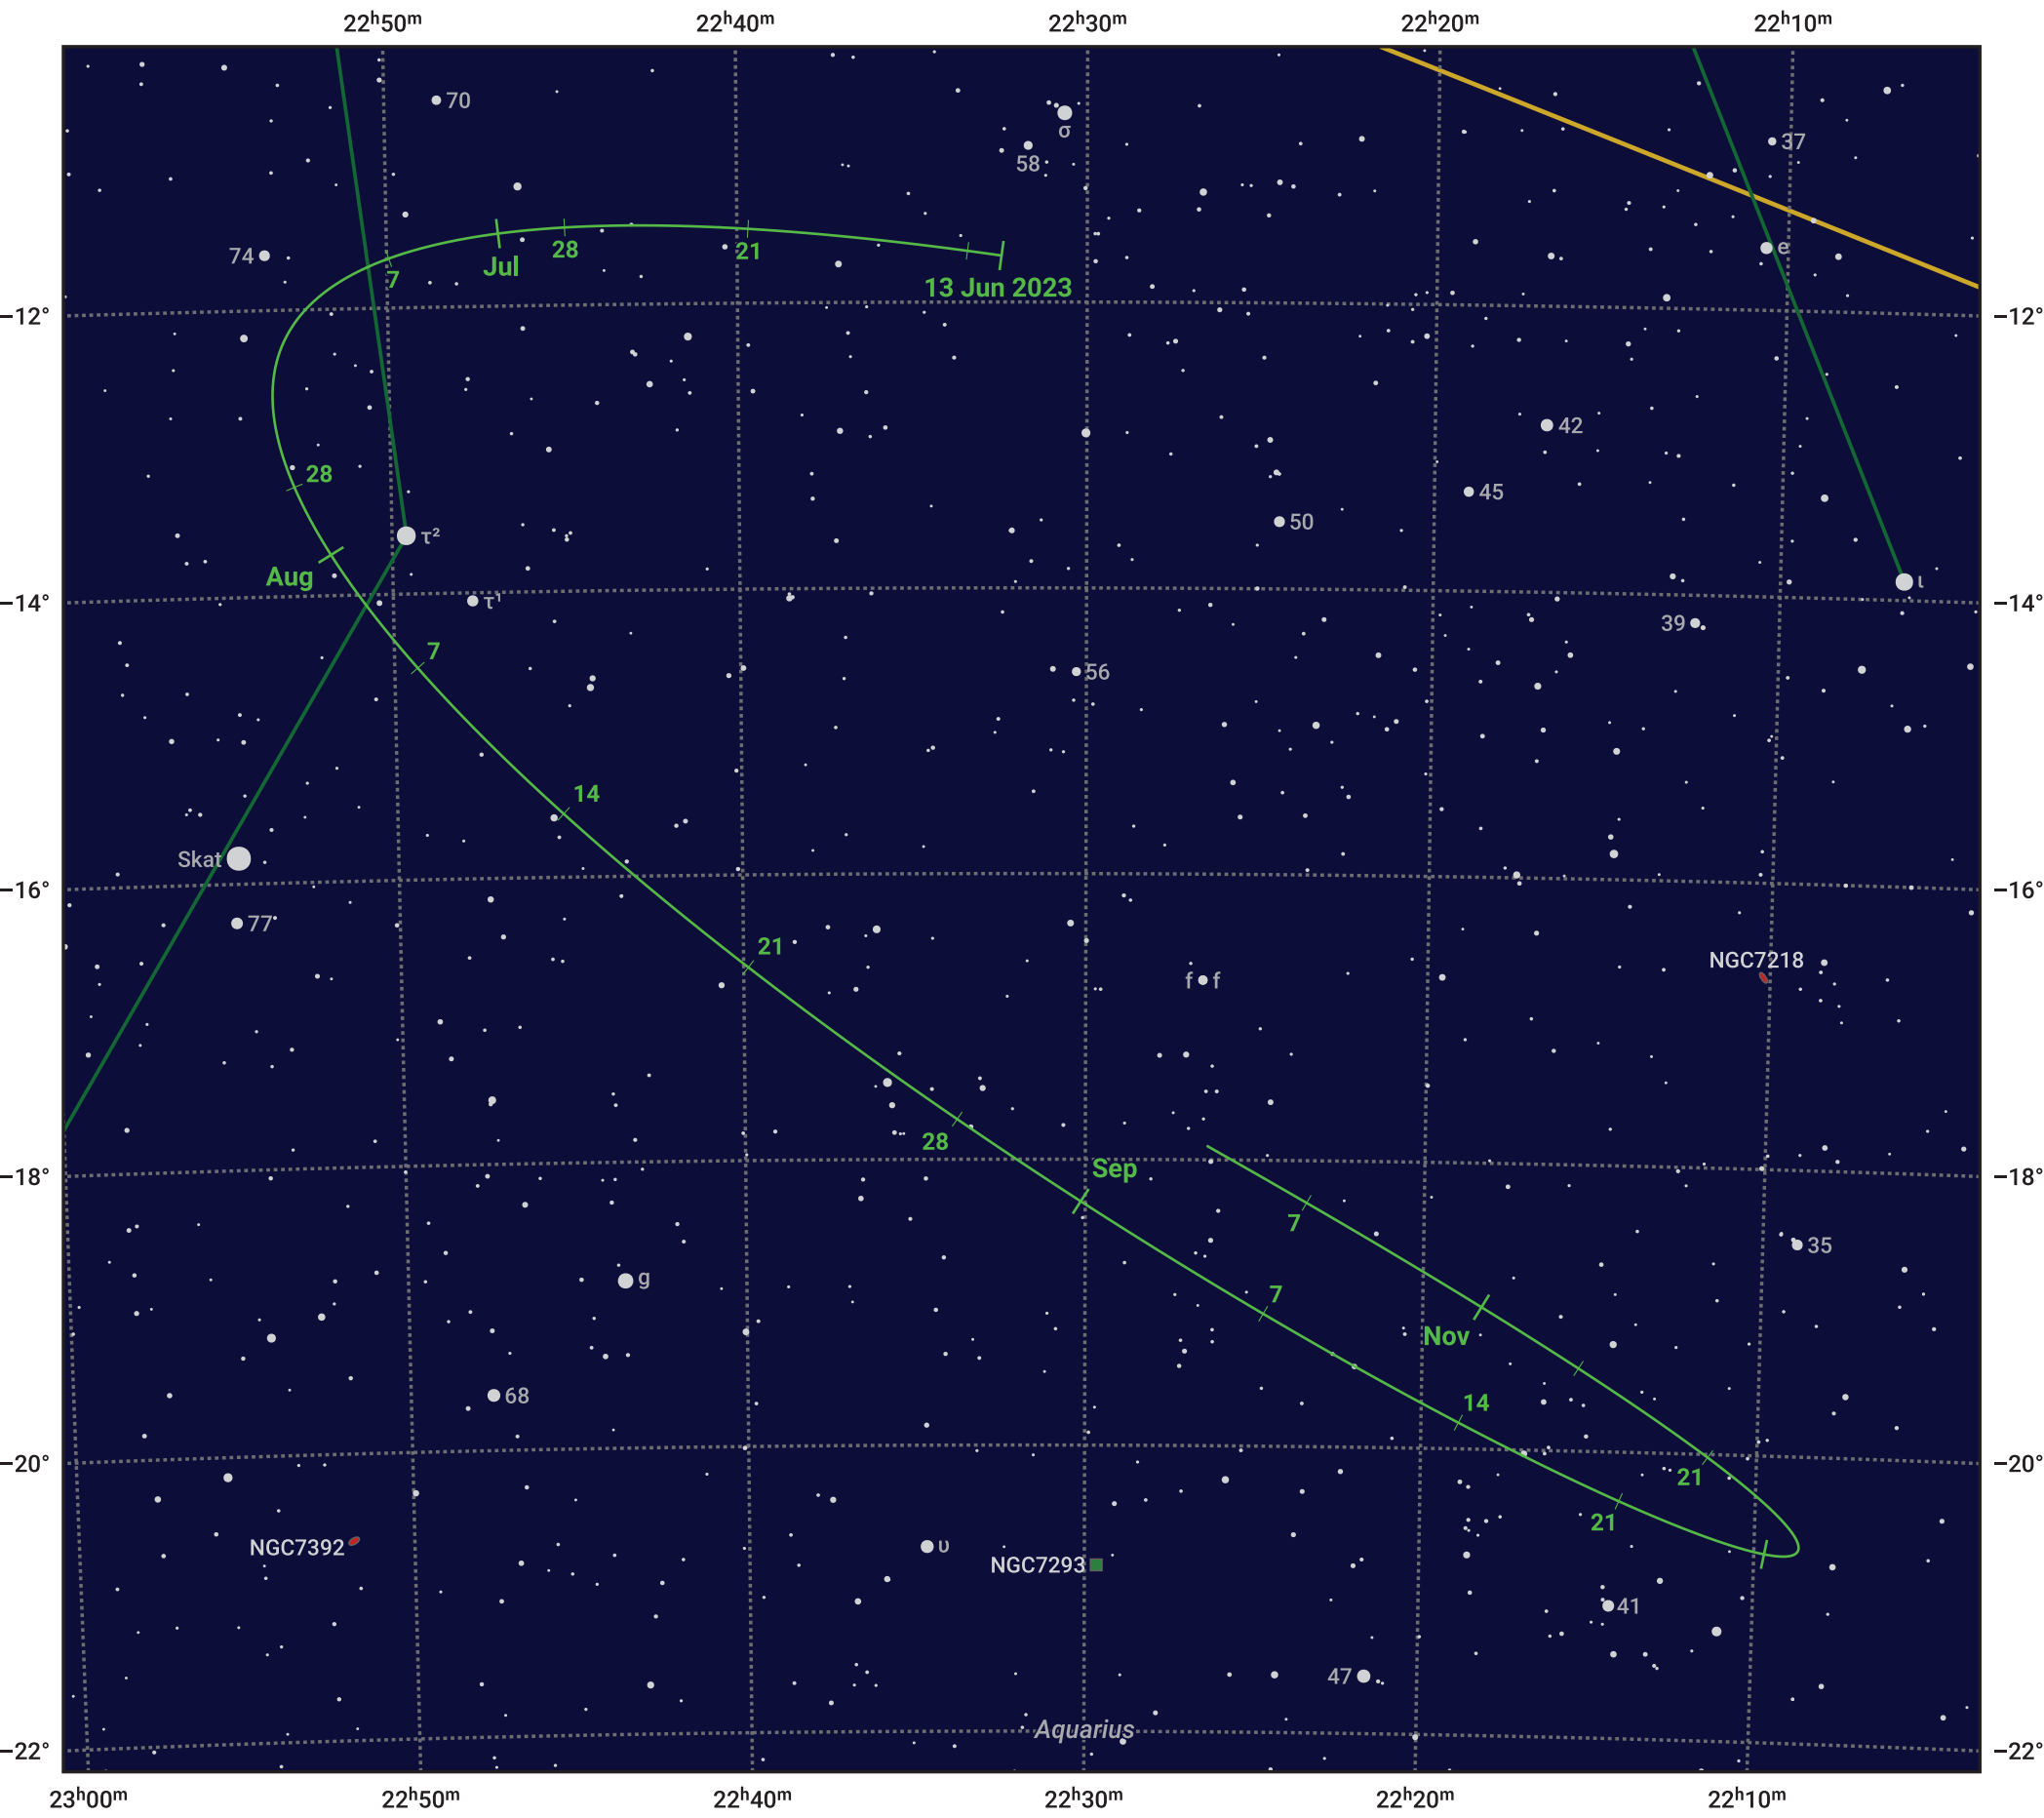

The path of Asteroid 8 Flora around opposition on 27 Aug 2023

© Dominic Ford 2011–2024. Date markers placed at midnight UTC. Downloaded from <https://in-the-sky.org>

Magnitude scale: 10.0 9.0 8.0 7.0 6.0 5.0 4.0 3.0

— Ecliptic Plane

- Galaxy
- Bright nebula
- Open cluster
- ⊕ Globular cluster

Date	Mag	Phase
2023 Jul 1	10.1	95%
2023 Jul 23	9.5	97%
2023 Aug 1	9.2	98%
2023 Aug 26	8.5	100%
2023 Sep 1	8.5	100%
2023 Oct 1	9.2	97%
2023 Oct 13	9.5	96%
2023 Nov 1	9.9	94%