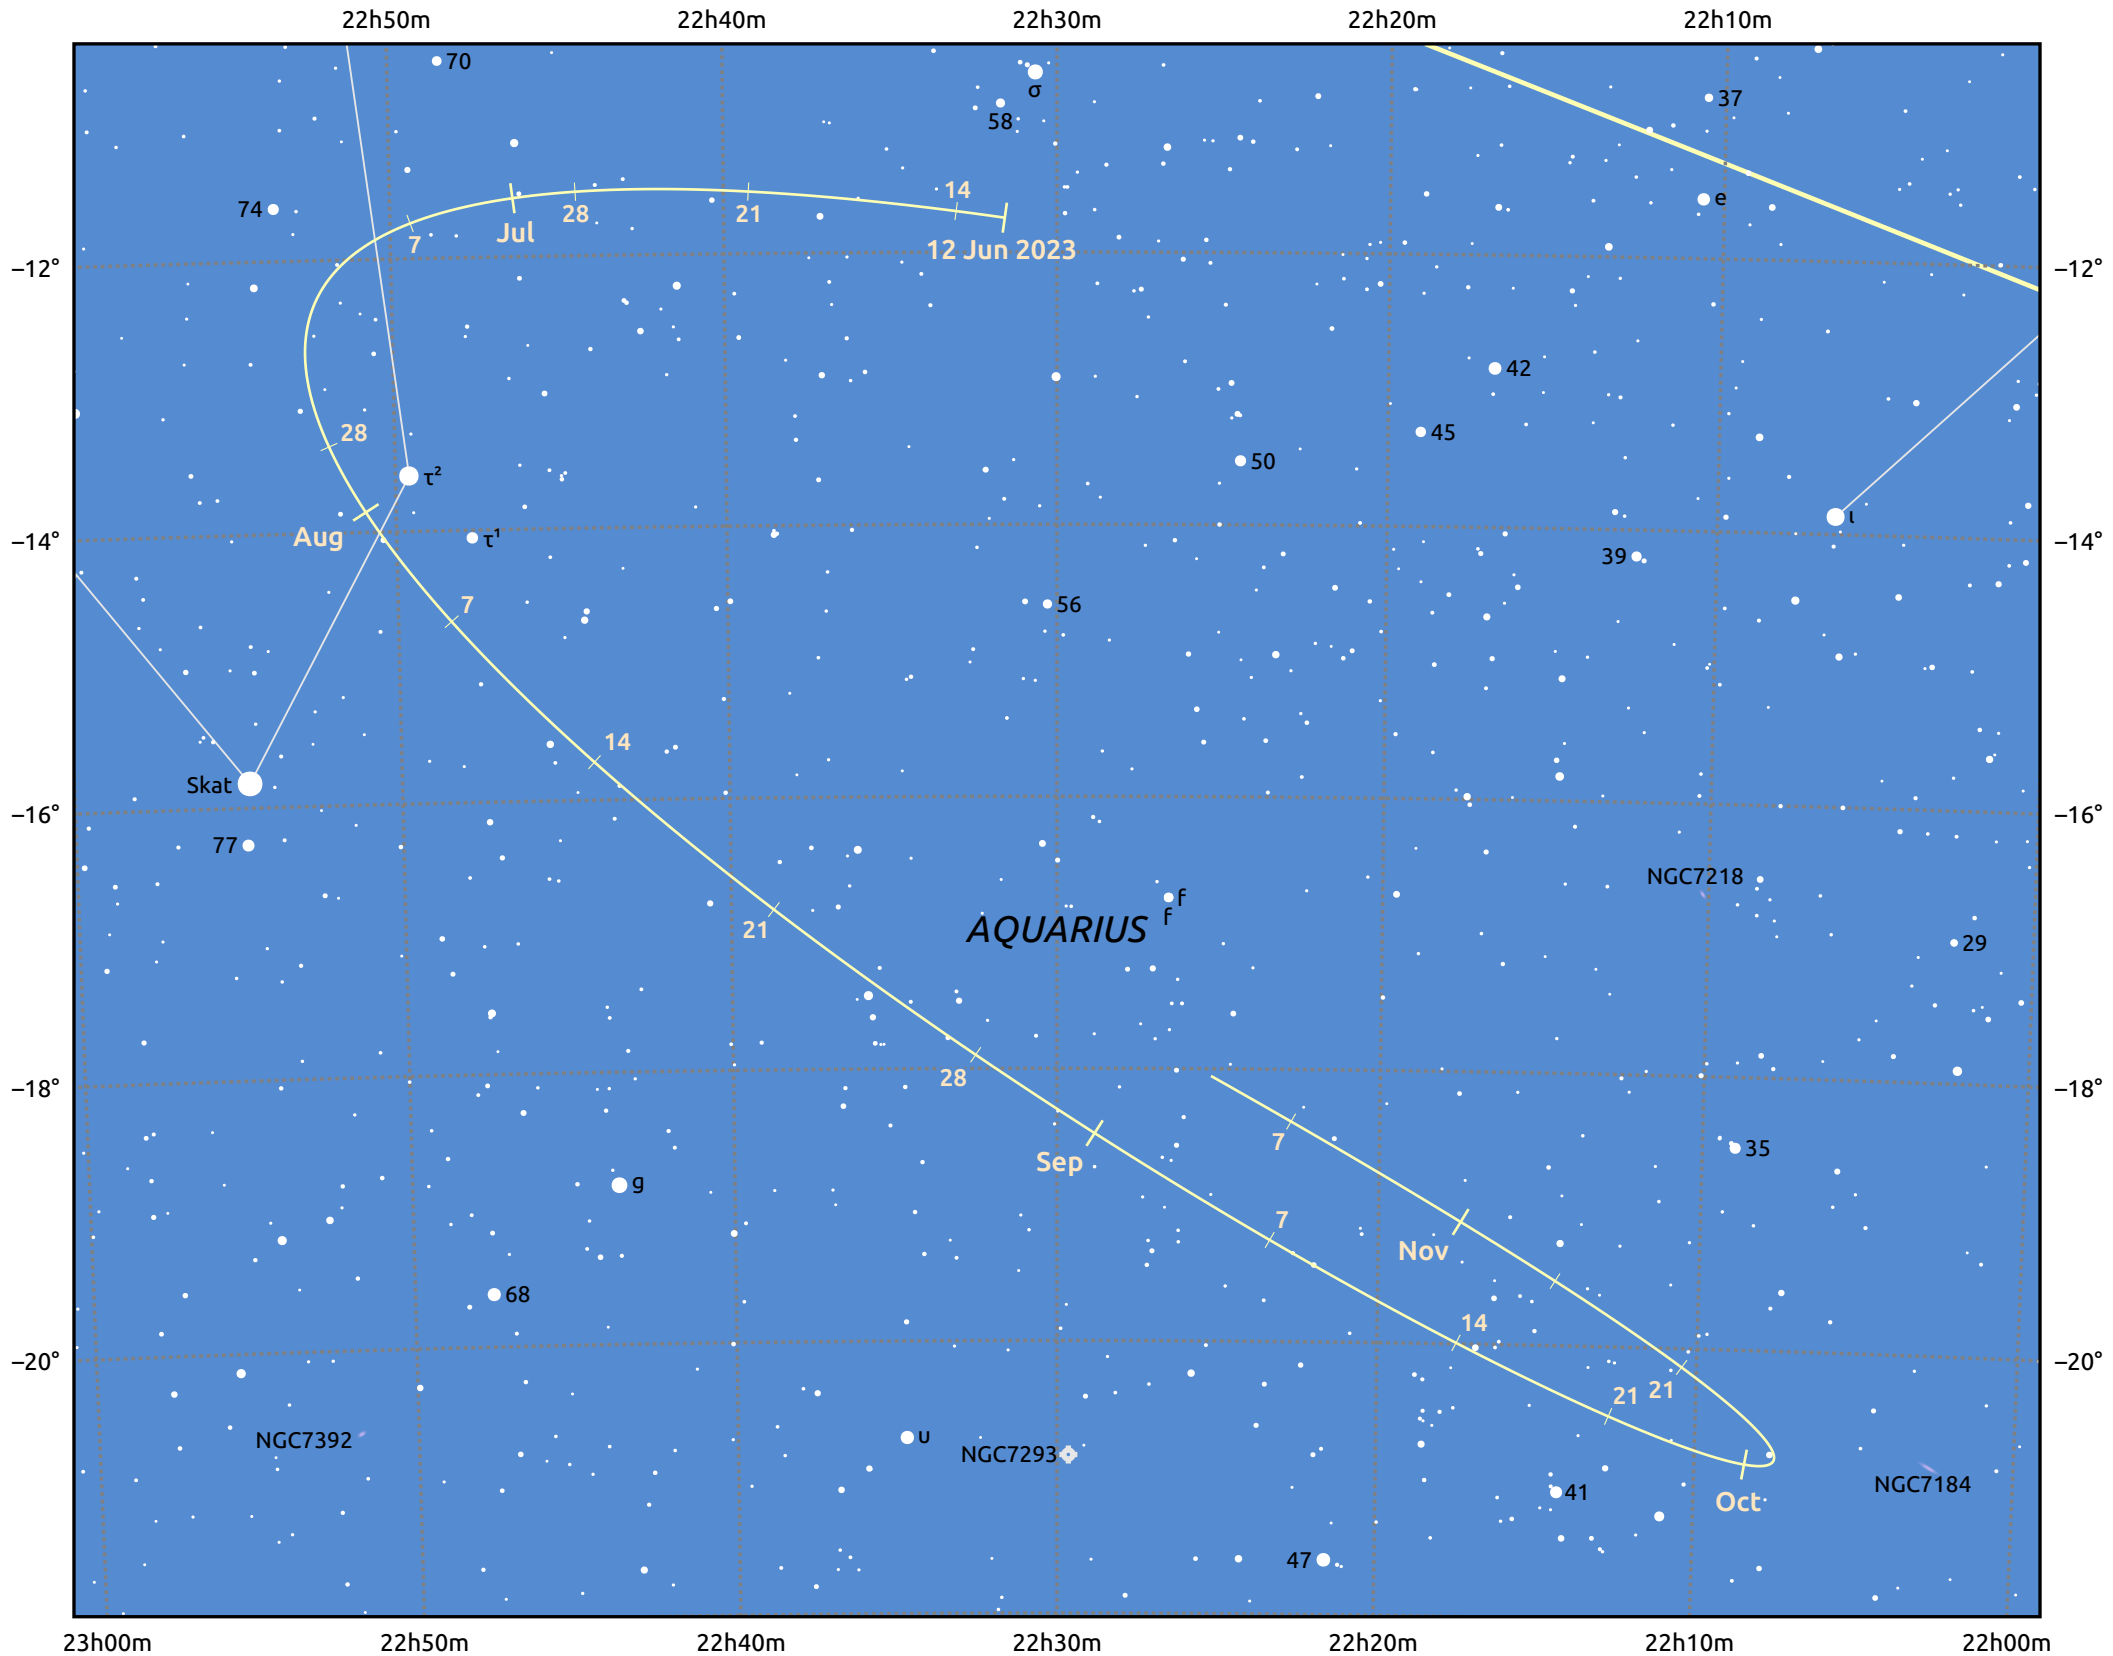

The path of Asteroid 8 Flora around opposition on 26 Aug 2023

© Dominic Ford 2011–2025. Date markers placed at midnight UTC. Downloaded from <https://in-the-sky.org>

Magnitude scale: 10.0 9.0 8.0 7.0 6.0 5.0 4.0 3.0

— Ecliptic Plane

Galaxy Bright nebula Open cluster Globular cluster Planetary nebula

Date	Mag	Phase
2023 Jul 1	10.1	95%
2023 Jul 22	9.5	97%
2023 Aug 1	9.2	98%
2023 Aug 24	8.5	100%
2023 Sep 1	8.5	100%
2023 Oct 1	9.2	97%
2023 Oct 14	9.5	95%
2023 Nov 1	9.9	94%