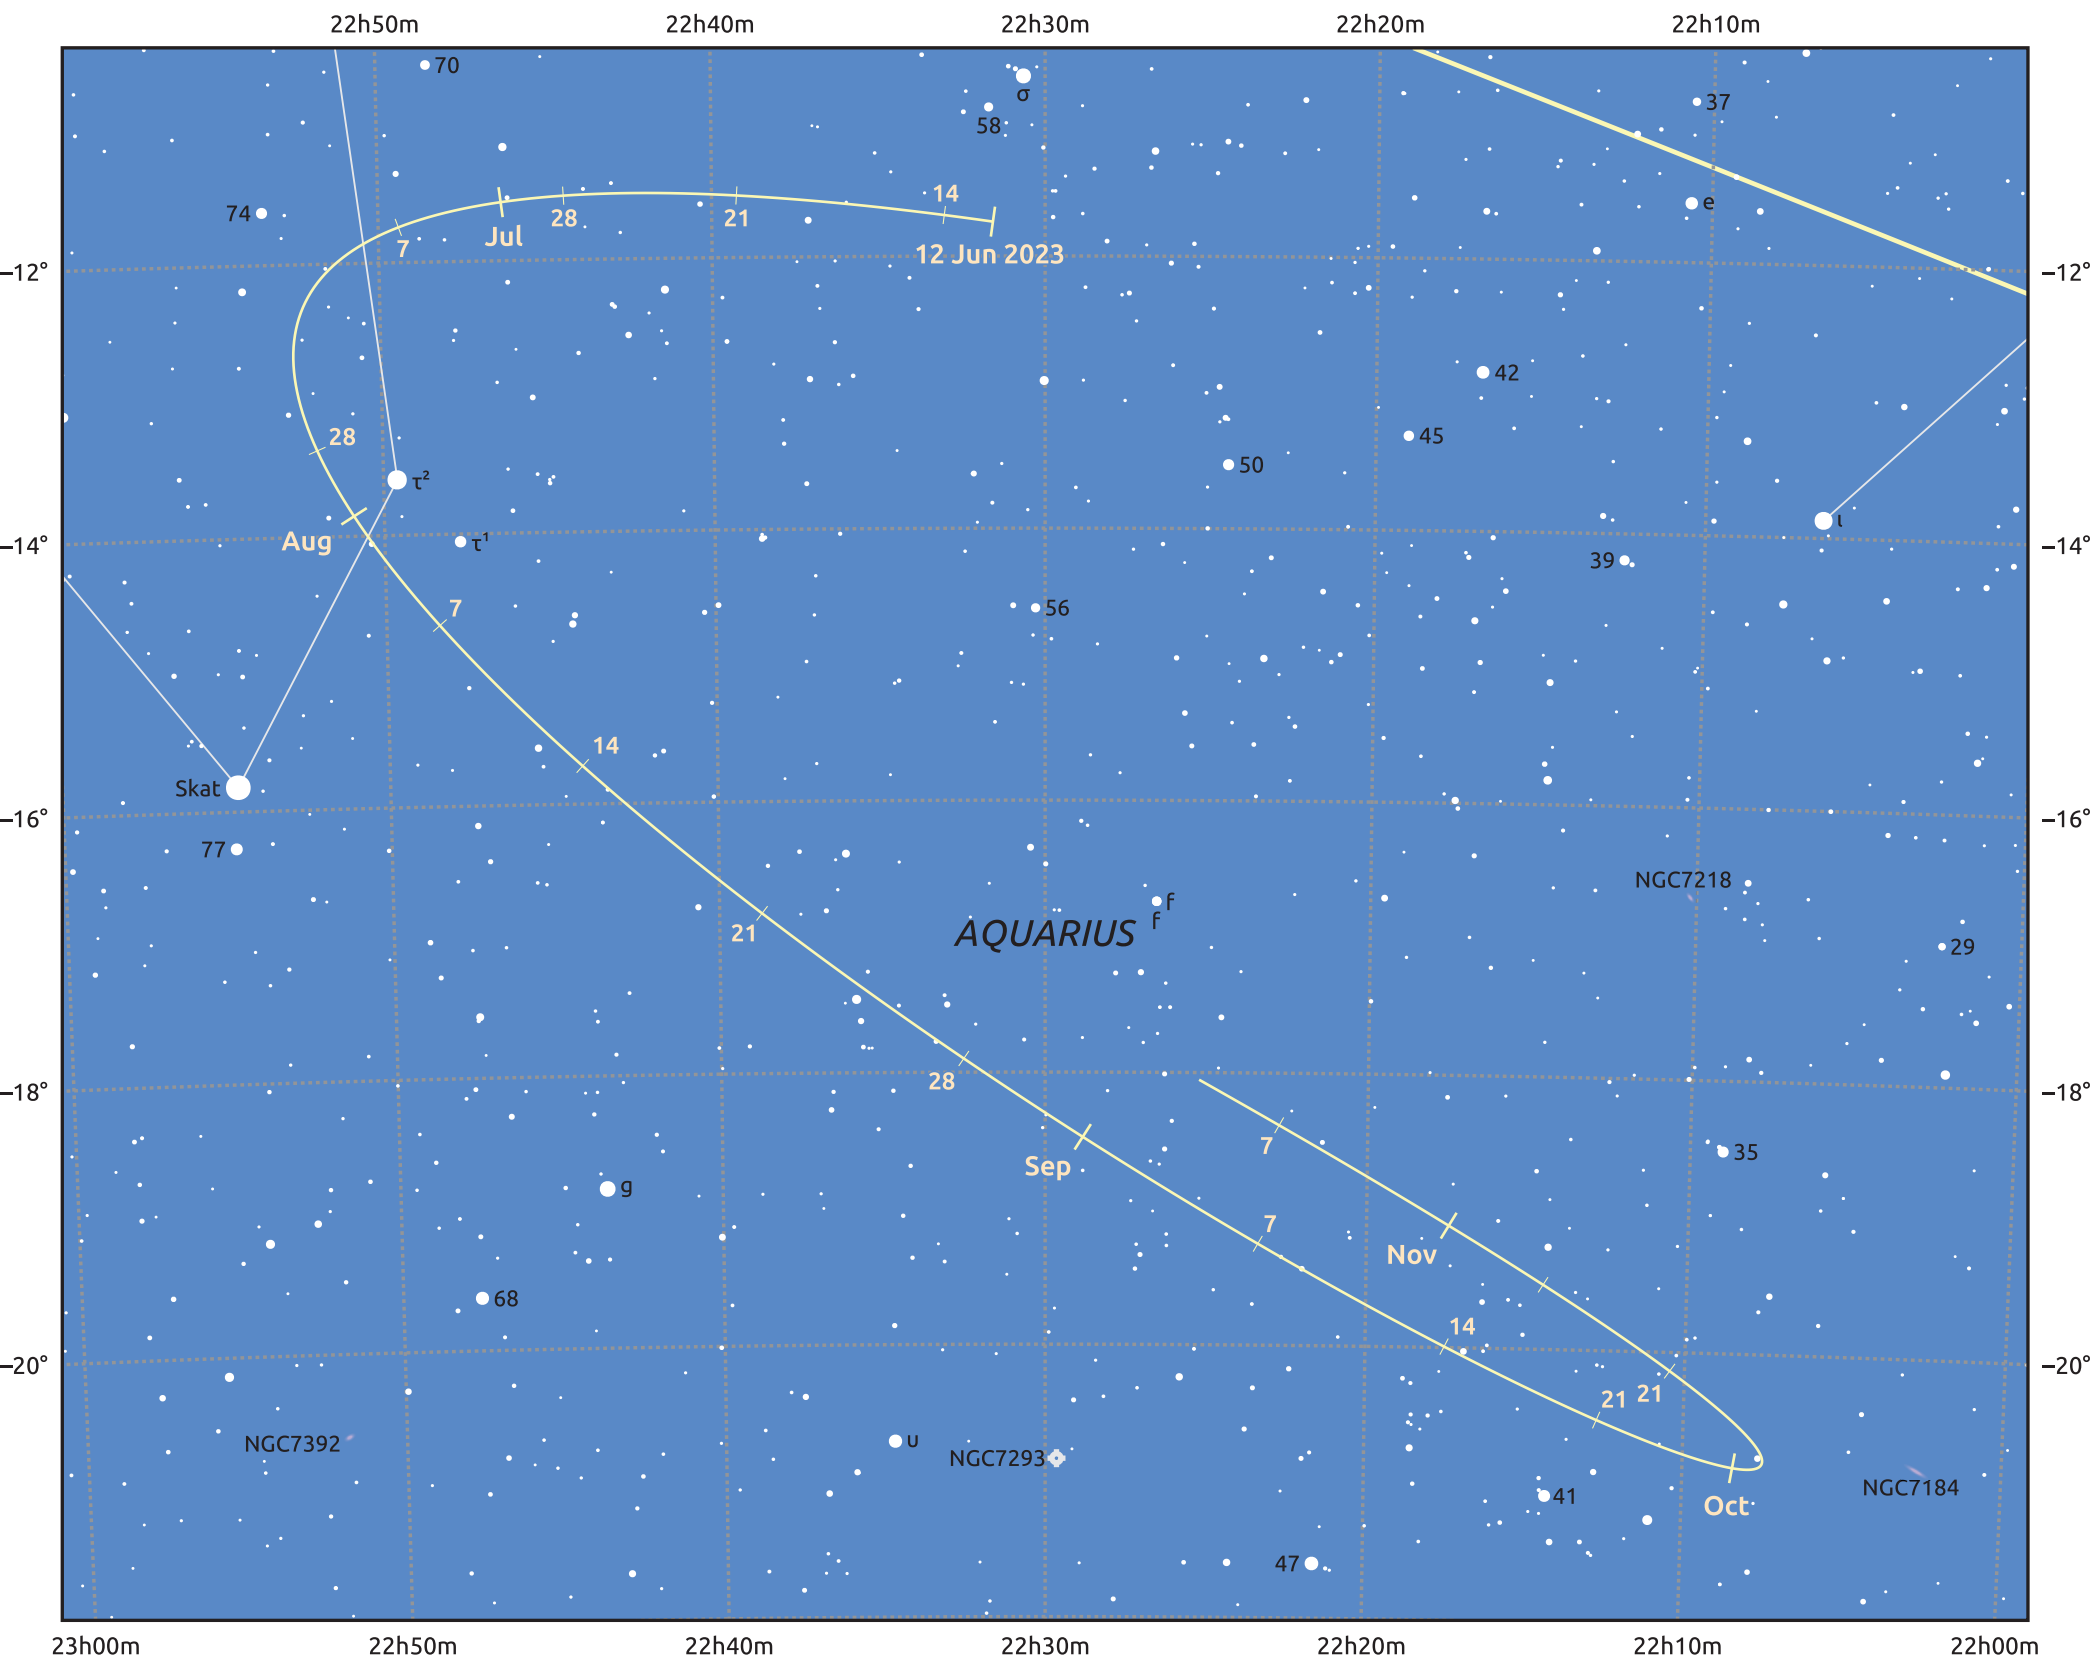

# The path of Asteroid 8 Flora around opposition on 26 Aug 2023

© Dominic Ford 2011–2025. Date markers placed at midnight UTC. Downloaded from <https://in-the-sky.org>

Magnitude scale: 10.0 9.0 8.0 7.0 6.0 5.0 4.0 3.0

Ecliptic Plane

Galaxy Bright nebula Open cluster Globular cluster Planetary nebula

| Date        | Mag  | Phase |
|-------------|------|-------|
| 2023 Jul 1  | 10.1 | 95%   |
| 2023 Jul 22 | 9.5  | 97%   |
| 2023 Aug 1  | 9.2  | 98%   |
| 2023 Aug 24 | 8.5  | 100%  |
| 2023 Sep 1  | 8.5  | 100%  |
| 2023 Oct 1  | 9.2  | 97%   |
| 2023 Oct 14 | 9.5  | 95%   |
| 2023 Nov 1  | 9.9  | 94%   |