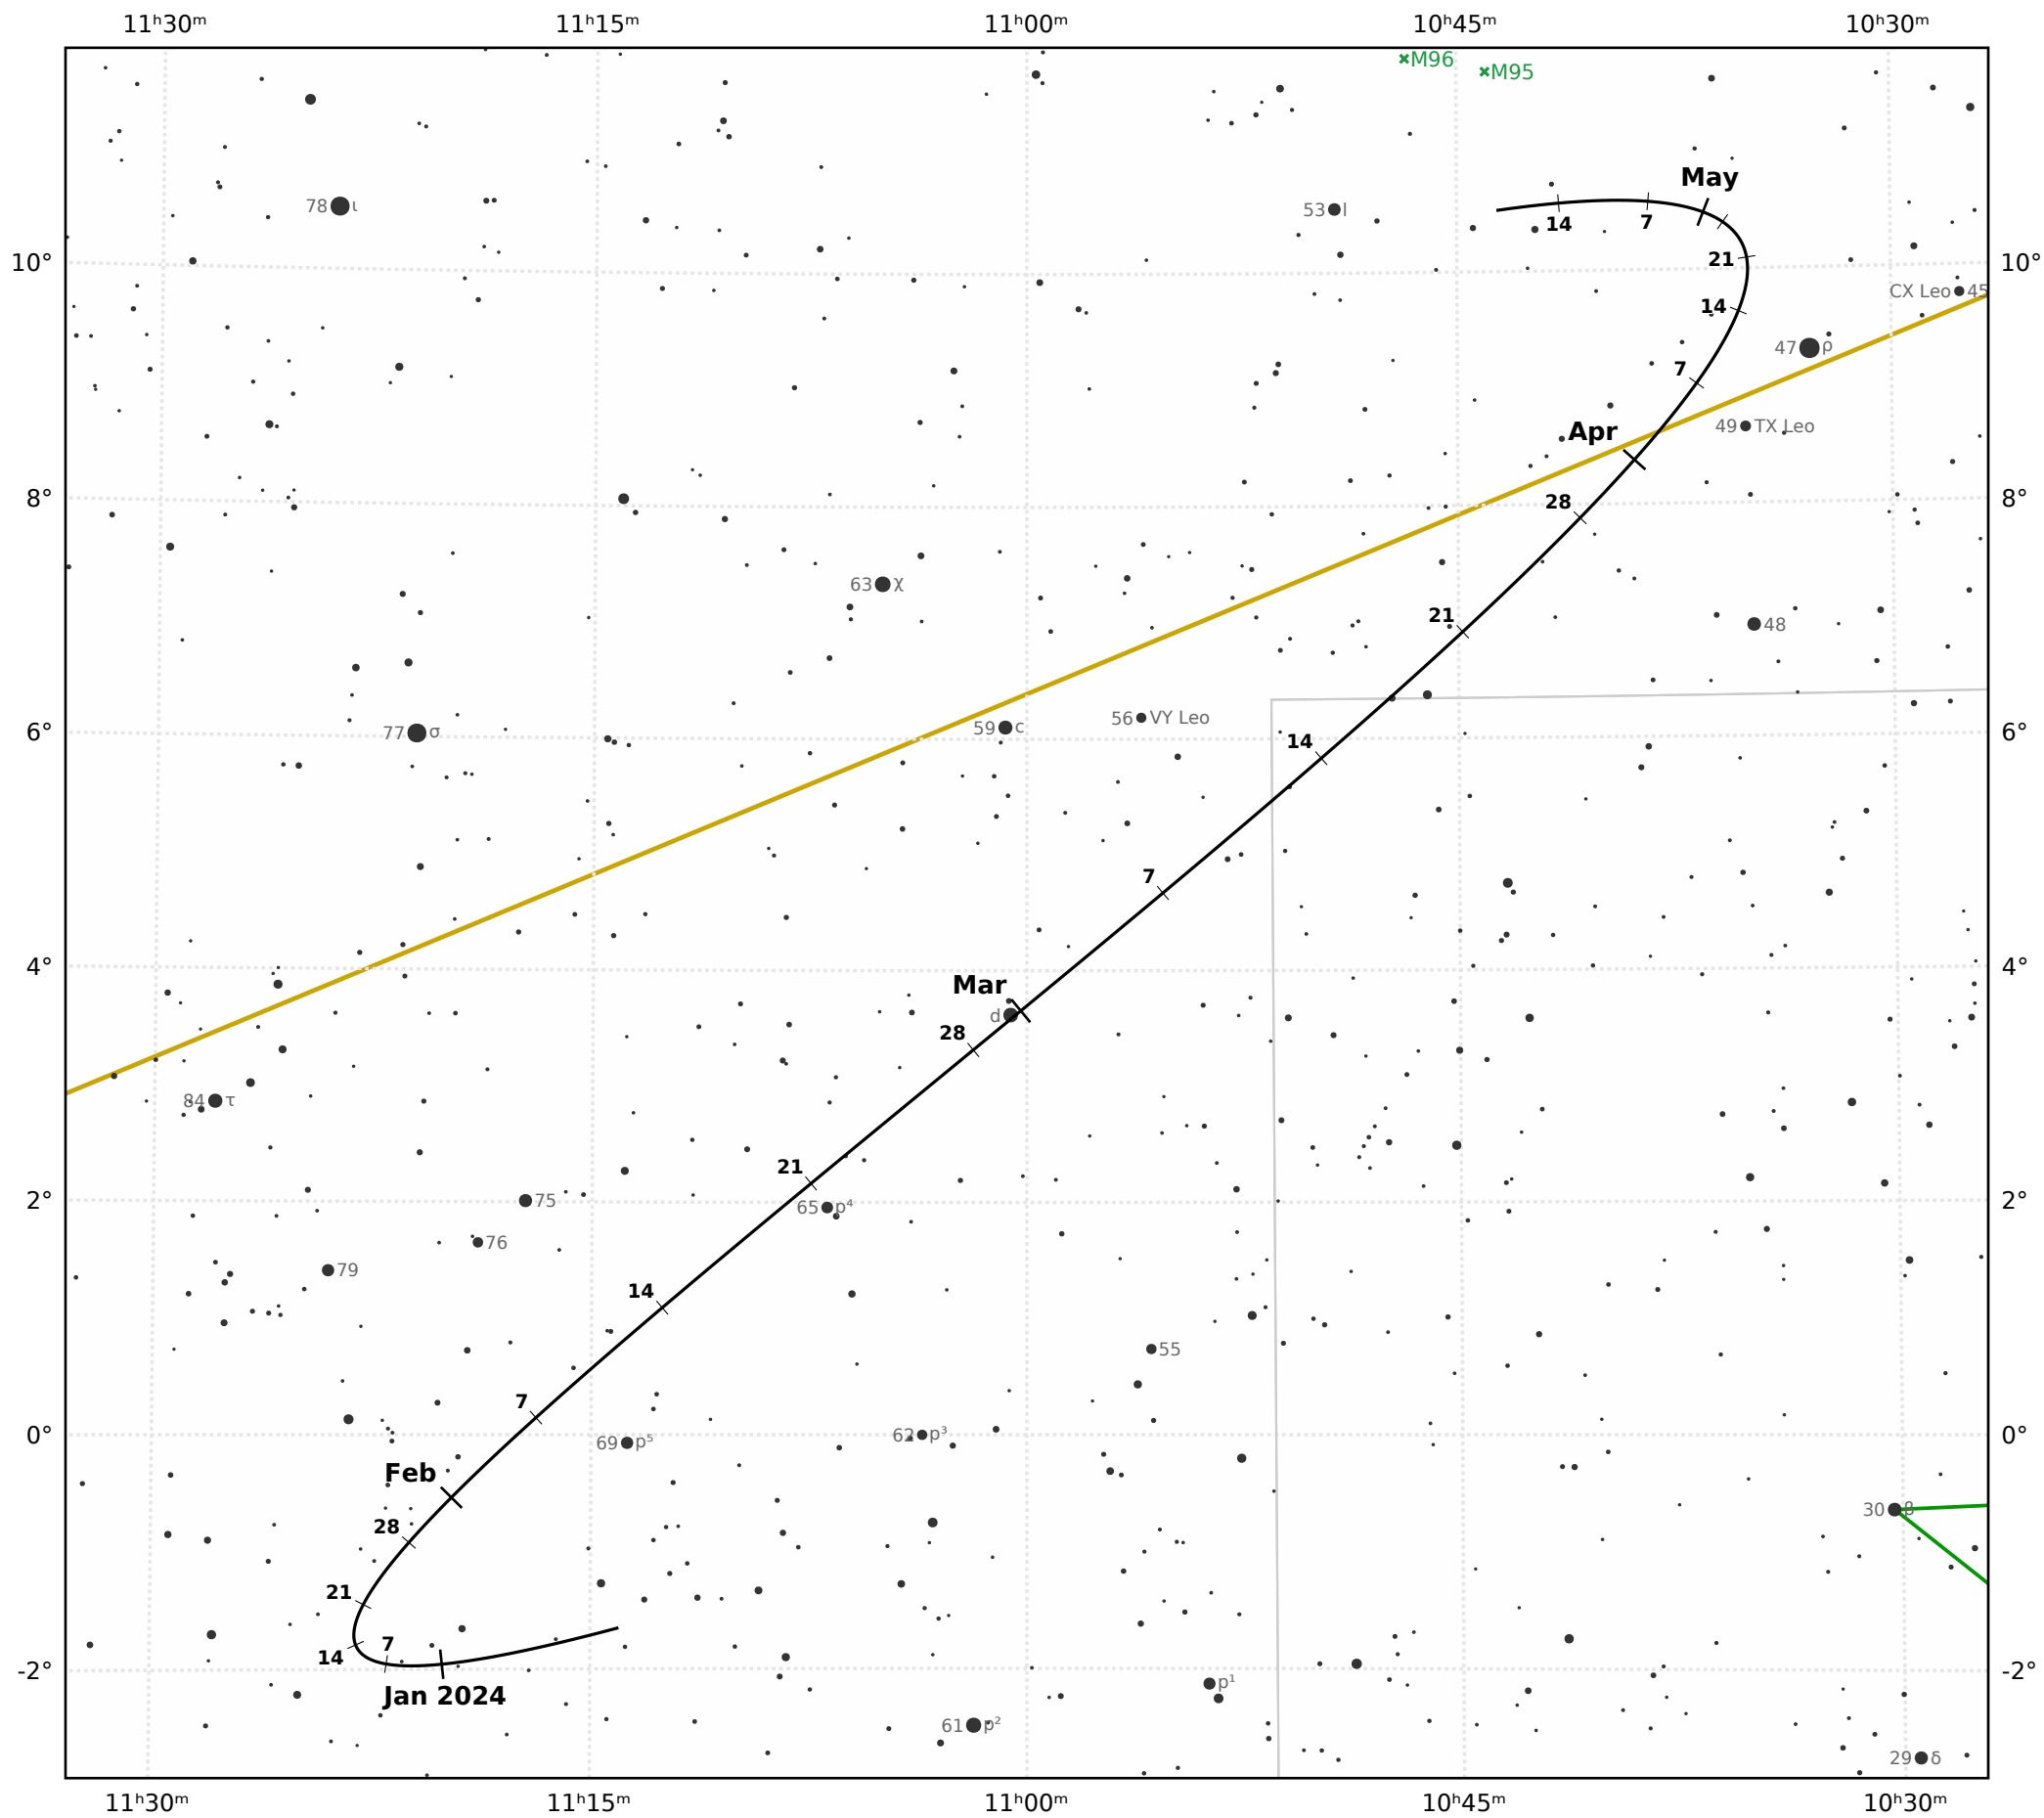

# The path of Asteroid 3 Juno around opposition on 4 Mar 2024

Magnitude scale: ● 9.5 ● 9.0 ● 8.5 ● 8.0 ● 7.5 ● 7.0 ● 6.5 ● 6.0 ● 5.5 ● 5.0 ● 4.5 ● 4.0 ● 3.5

— Ecliptic Plane