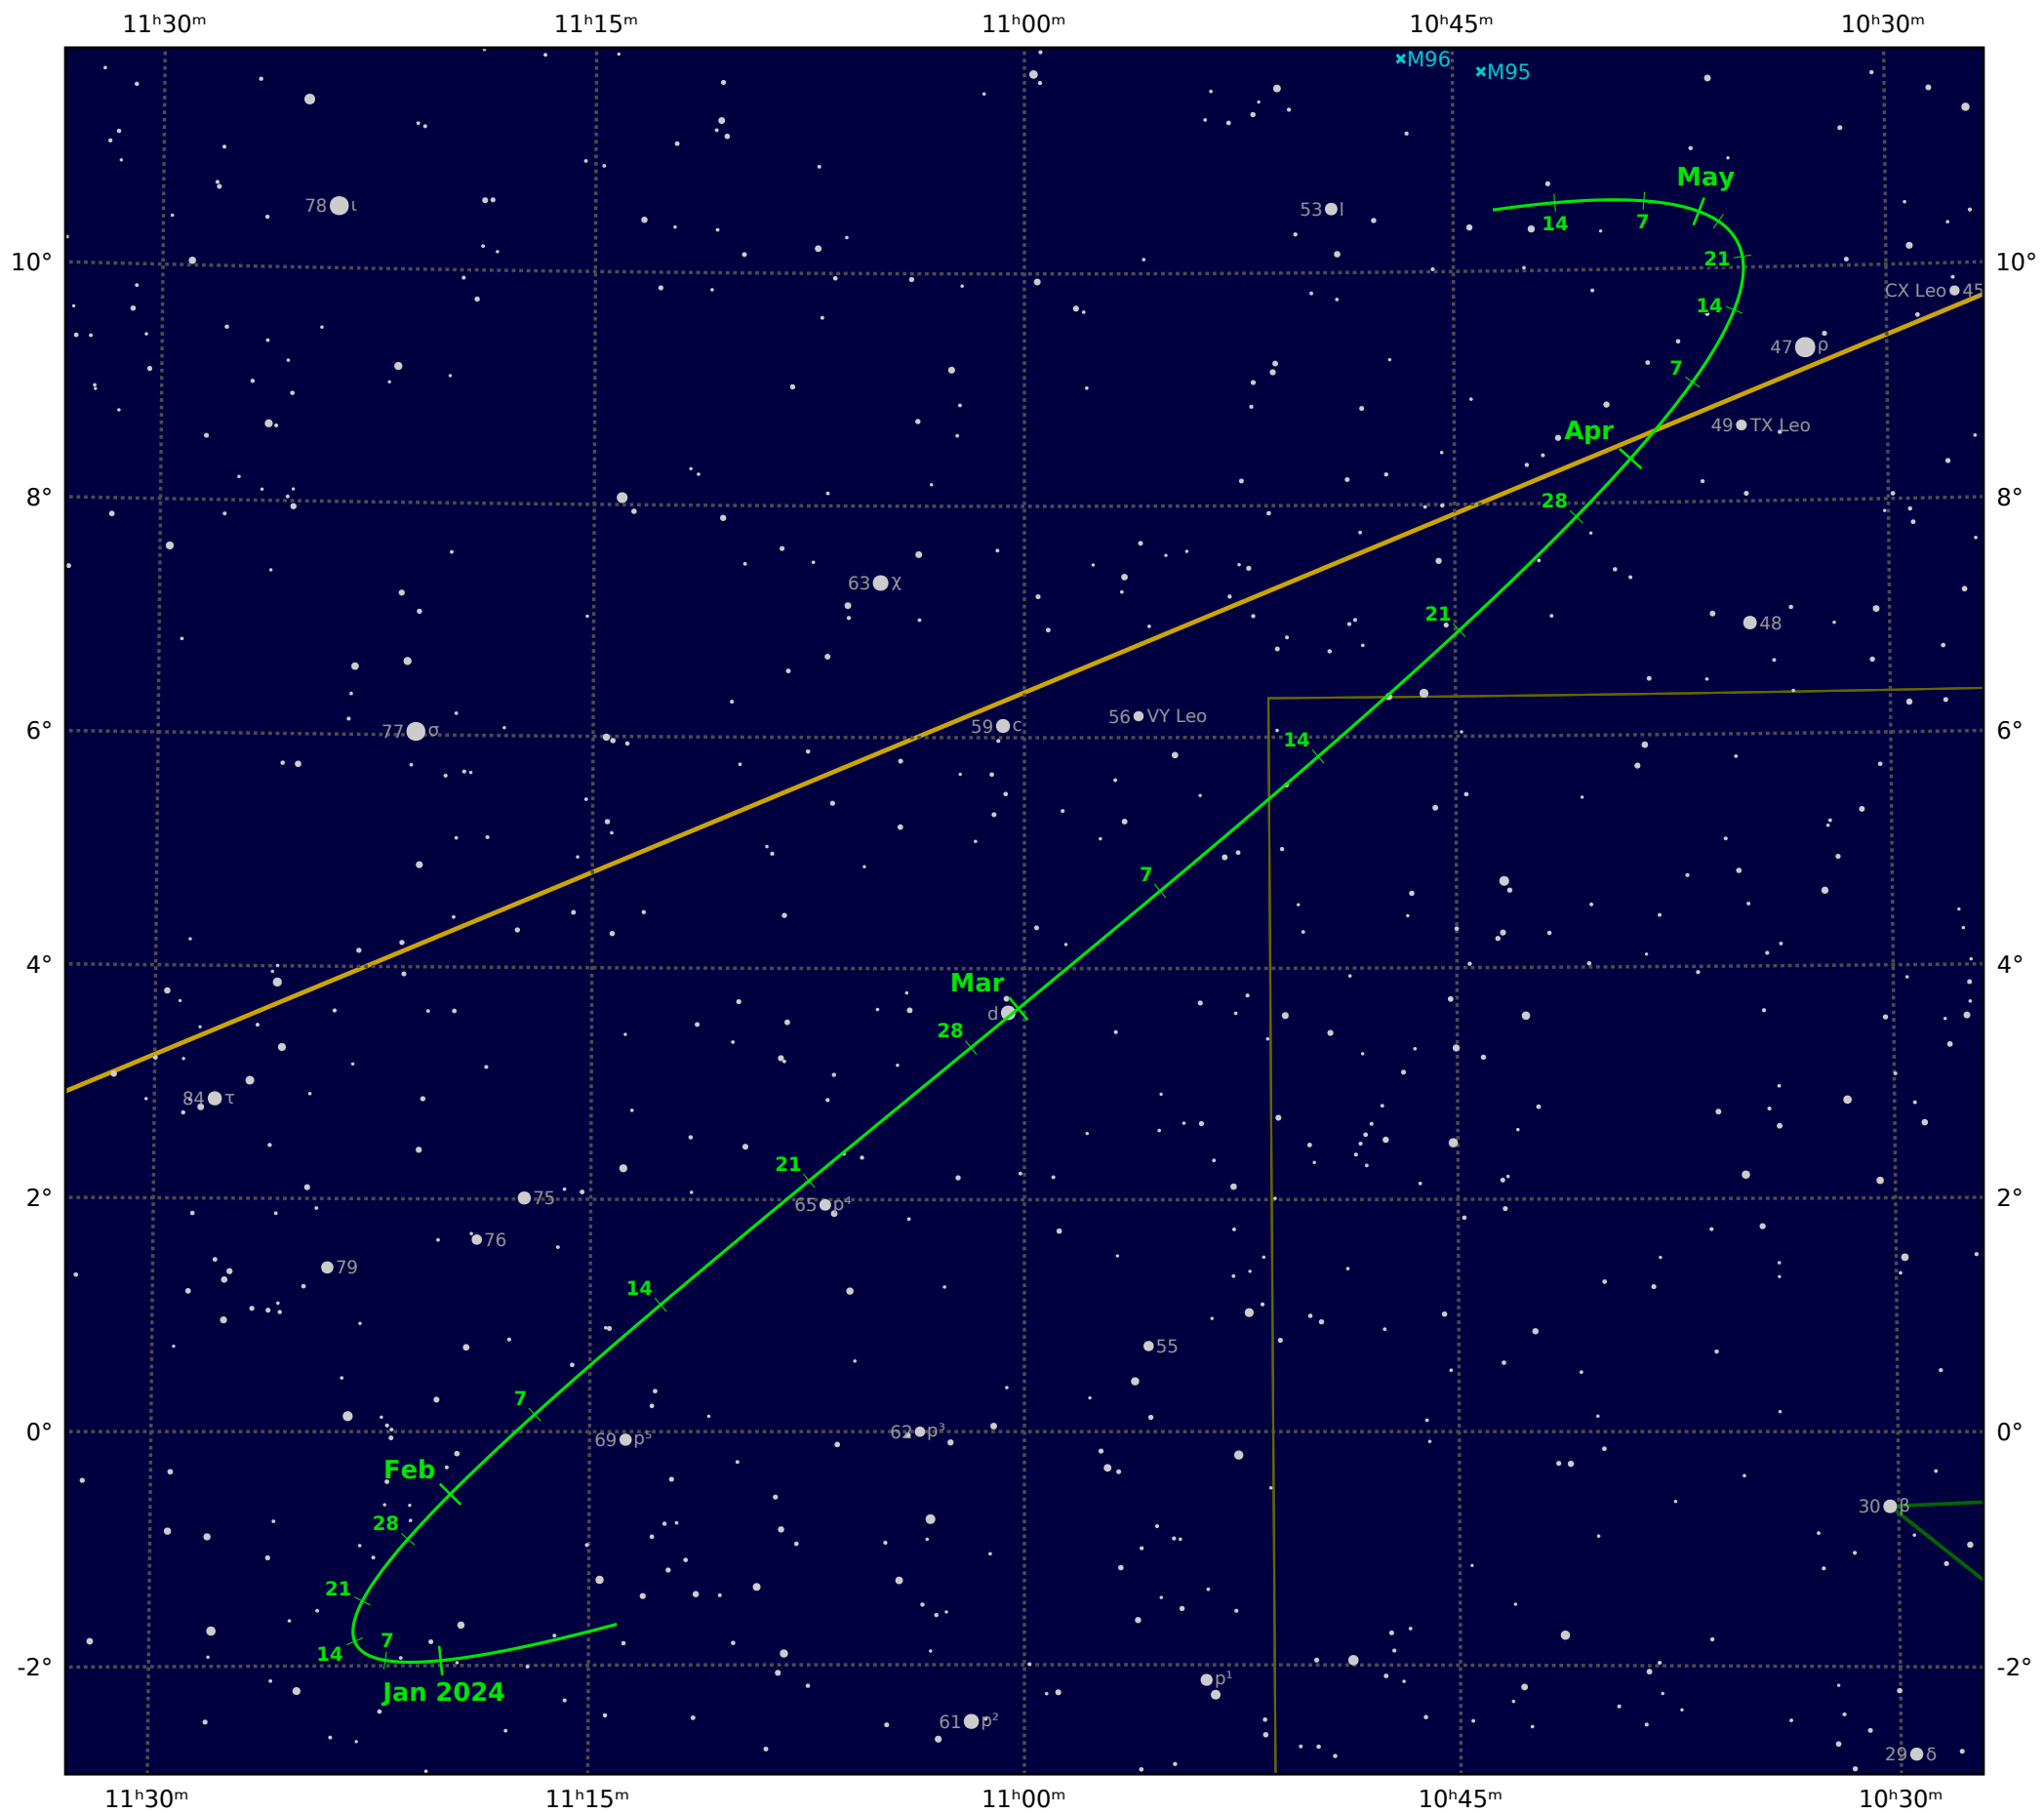

The path of Asteroid 3 Juno around opposition on 4 Mar 2024

© Dominic Ford 2011-2021. Downloaded from <https://in-the-sky.org>

Magnitude scale: ● 9.5 ● 9.0 ● 8.5 ● 8.0 ● 7.5 ● 7.0 ● 6.5 ● 6.0 ● 5.5 ● 5.0 ● 4.5 ● 4.0 ● 3.5

— Ecliptic Plane