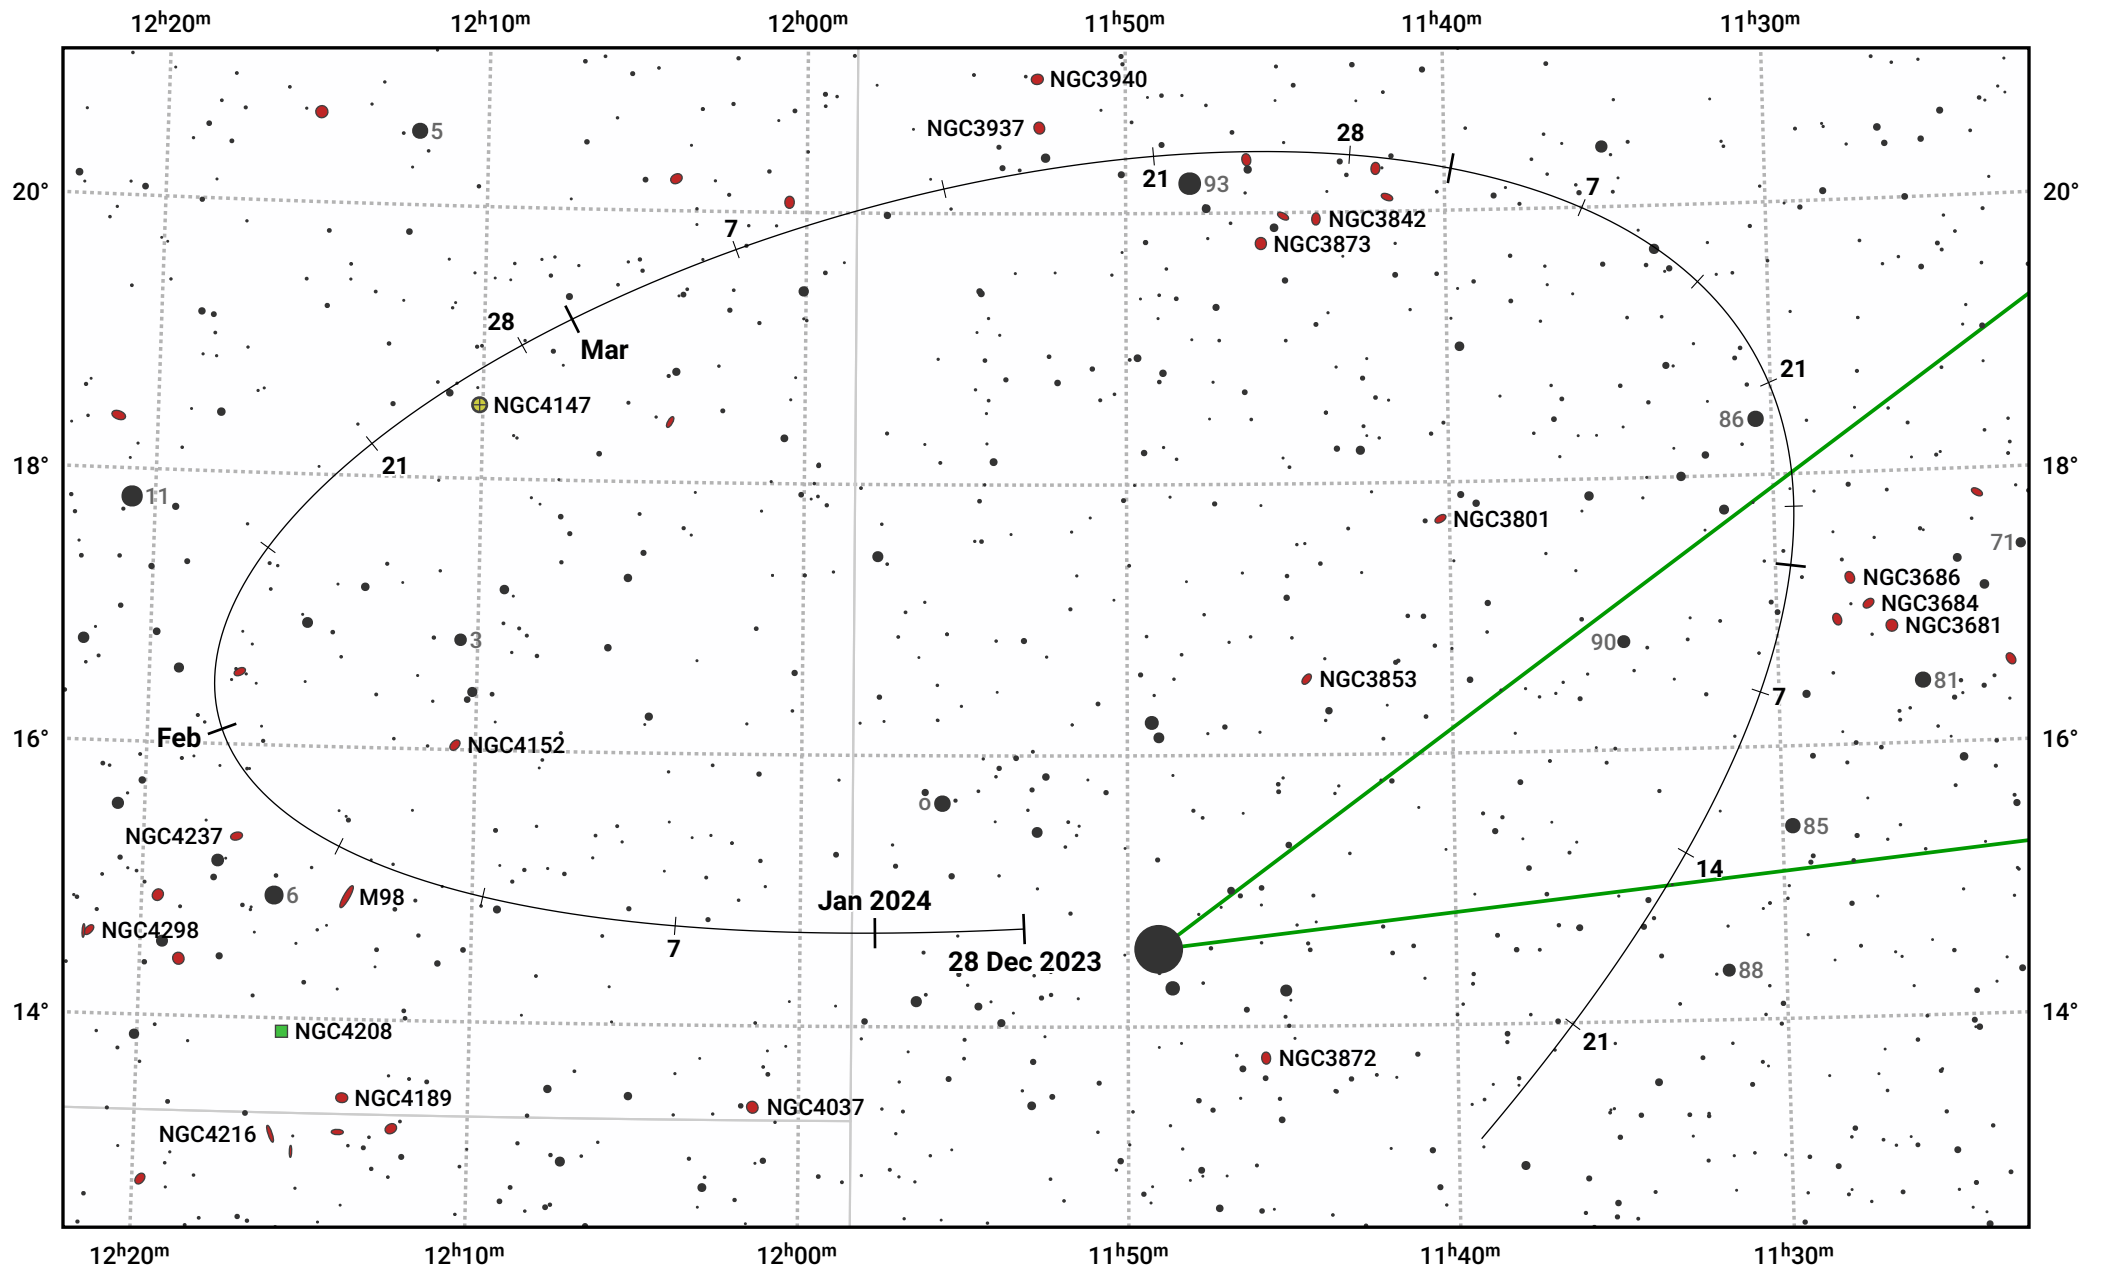

The path of Asteroid 23 Thalia around opposition on 12 Mar 2024

© Dominic Ford 2011–2024. Date markers placed at midnight UTC. Downloaded from <https://in-the-sky.org>

Magnitude scale: 11.0 10.0 9.0 8.0 7.0 6.0 5.0 4.0 3.0 2.0

Ecliptic Plane

Galaxy Bright nebula Open cluster Globular cluster

Date	Mag	Phase
2024 Jan 1	10.9	94%
2024 Feb 1	10.3	97%
2024 Feb 20	9.9	99%
2024 Mar 1	9.8	99%
2024 Apr 1	10.1	99%
2024 May 1	10.9	96%
2024 May 5	10.9	96%