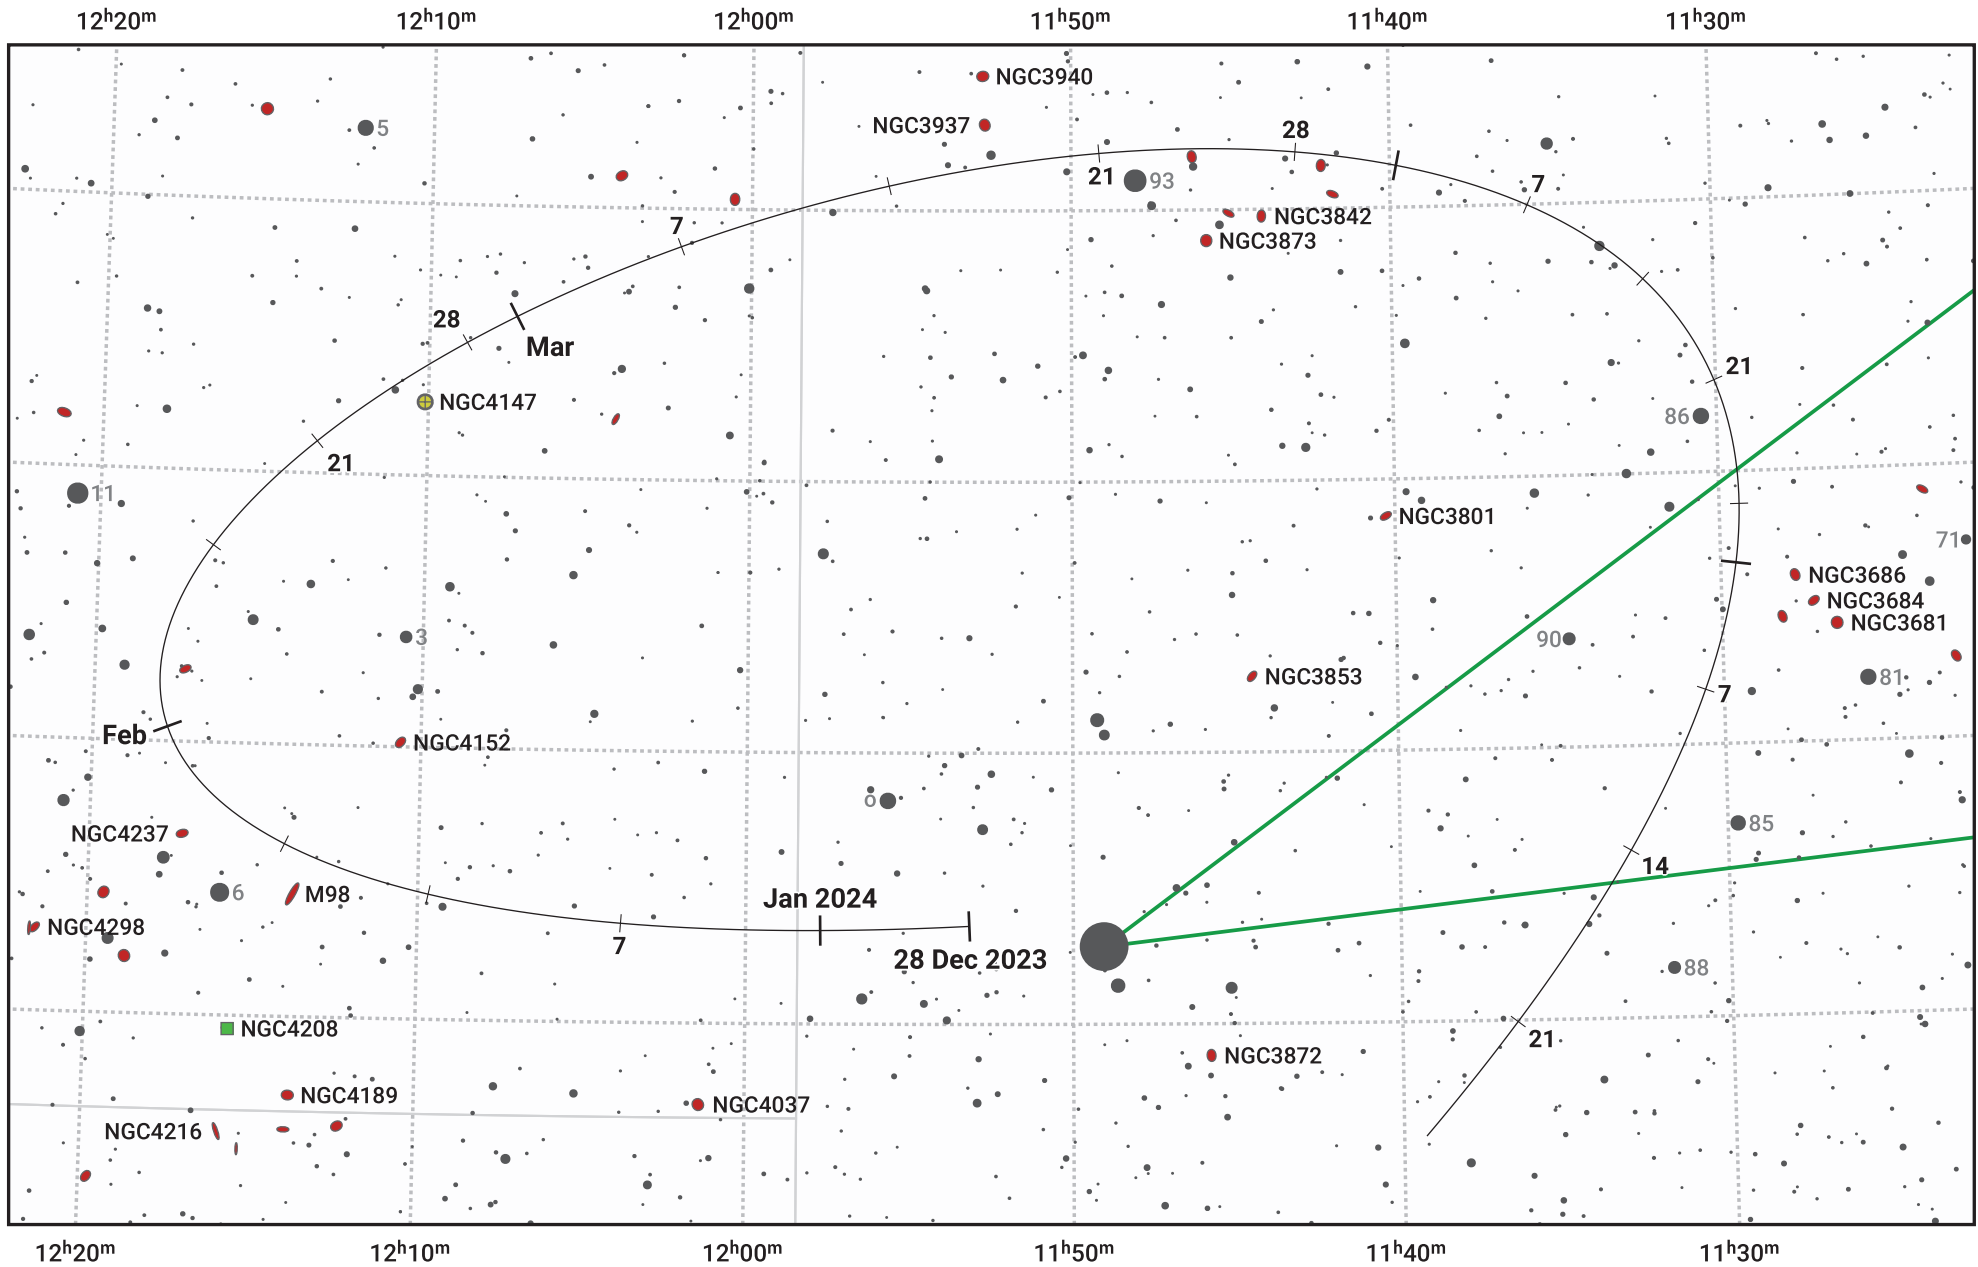

# The path of Asteroid 23 Thalia around opposition on 12 Mar 2024

© Dominic Ford 2011–2024. Date markers placed at midnight UTC. Downloaded from <https://in-the-sky.org>

Magnitude scale: 11.0 10.0 9.0 8.0 7.0 6.0 5.0 4.0 3.0 2.0

— Ecliptic Plane

Galaxy    Bright nebula    Open cluster    Globular cluster

Date	Mag	Phase
2024 Jan 1	10.9	94%
2024 Feb 1	10.3	97%
2024 Feb 20	9.9	99%
2024 Mar 1	9.8	99%
2024 Apr 1	10.1	99%
2024 May 1	10.9	96%
2024 May 5	10.9	96%