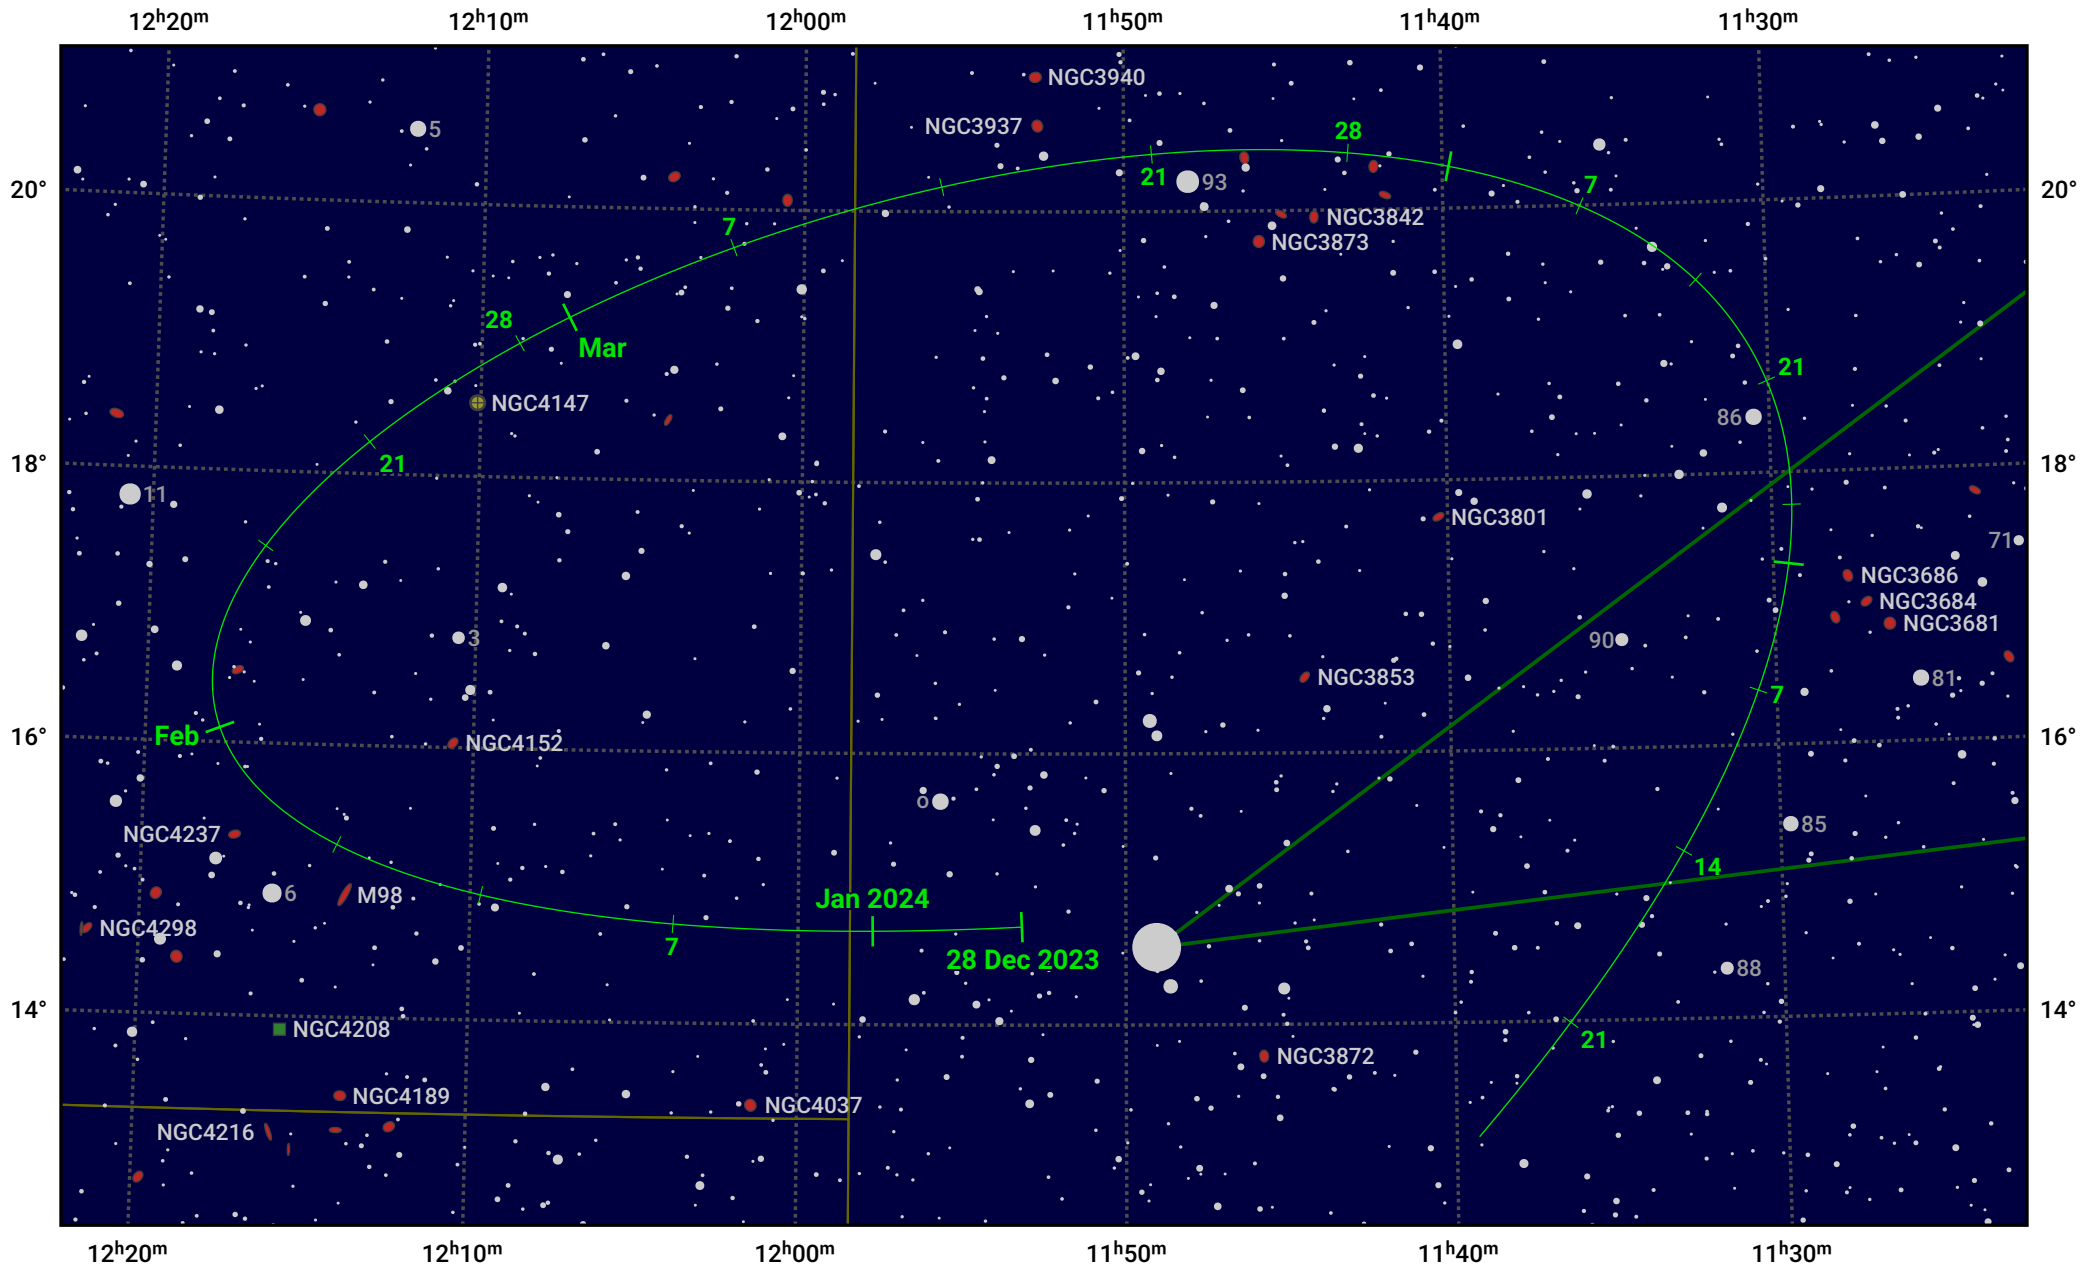

The path of Asteroid 23 Thalia around opposition on 12 Mar 2024

© Dominic Ford 2011–2024. Date markers placed at midnight UTC. Downloaded from <https://in-the-sky.org>

Magnitude scale: 11.0 10.0 9.0 8.0 7.0 6.0 5.0 4.0 3.0 2.0

Ecliptic Plane

Galaxy Bright nebula Open cluster Globular cluster

Date	Mag	Phase
2024 Jan 1	10.9	94%
2024 Feb 1	10.3	97%
2024 Feb 20	9.9	99%
2024 Mar 1	9.8	99%
2024 Apr 1	10.1	99%
2024 May 1	10.9	96%
2024 May 5	10.9	96%