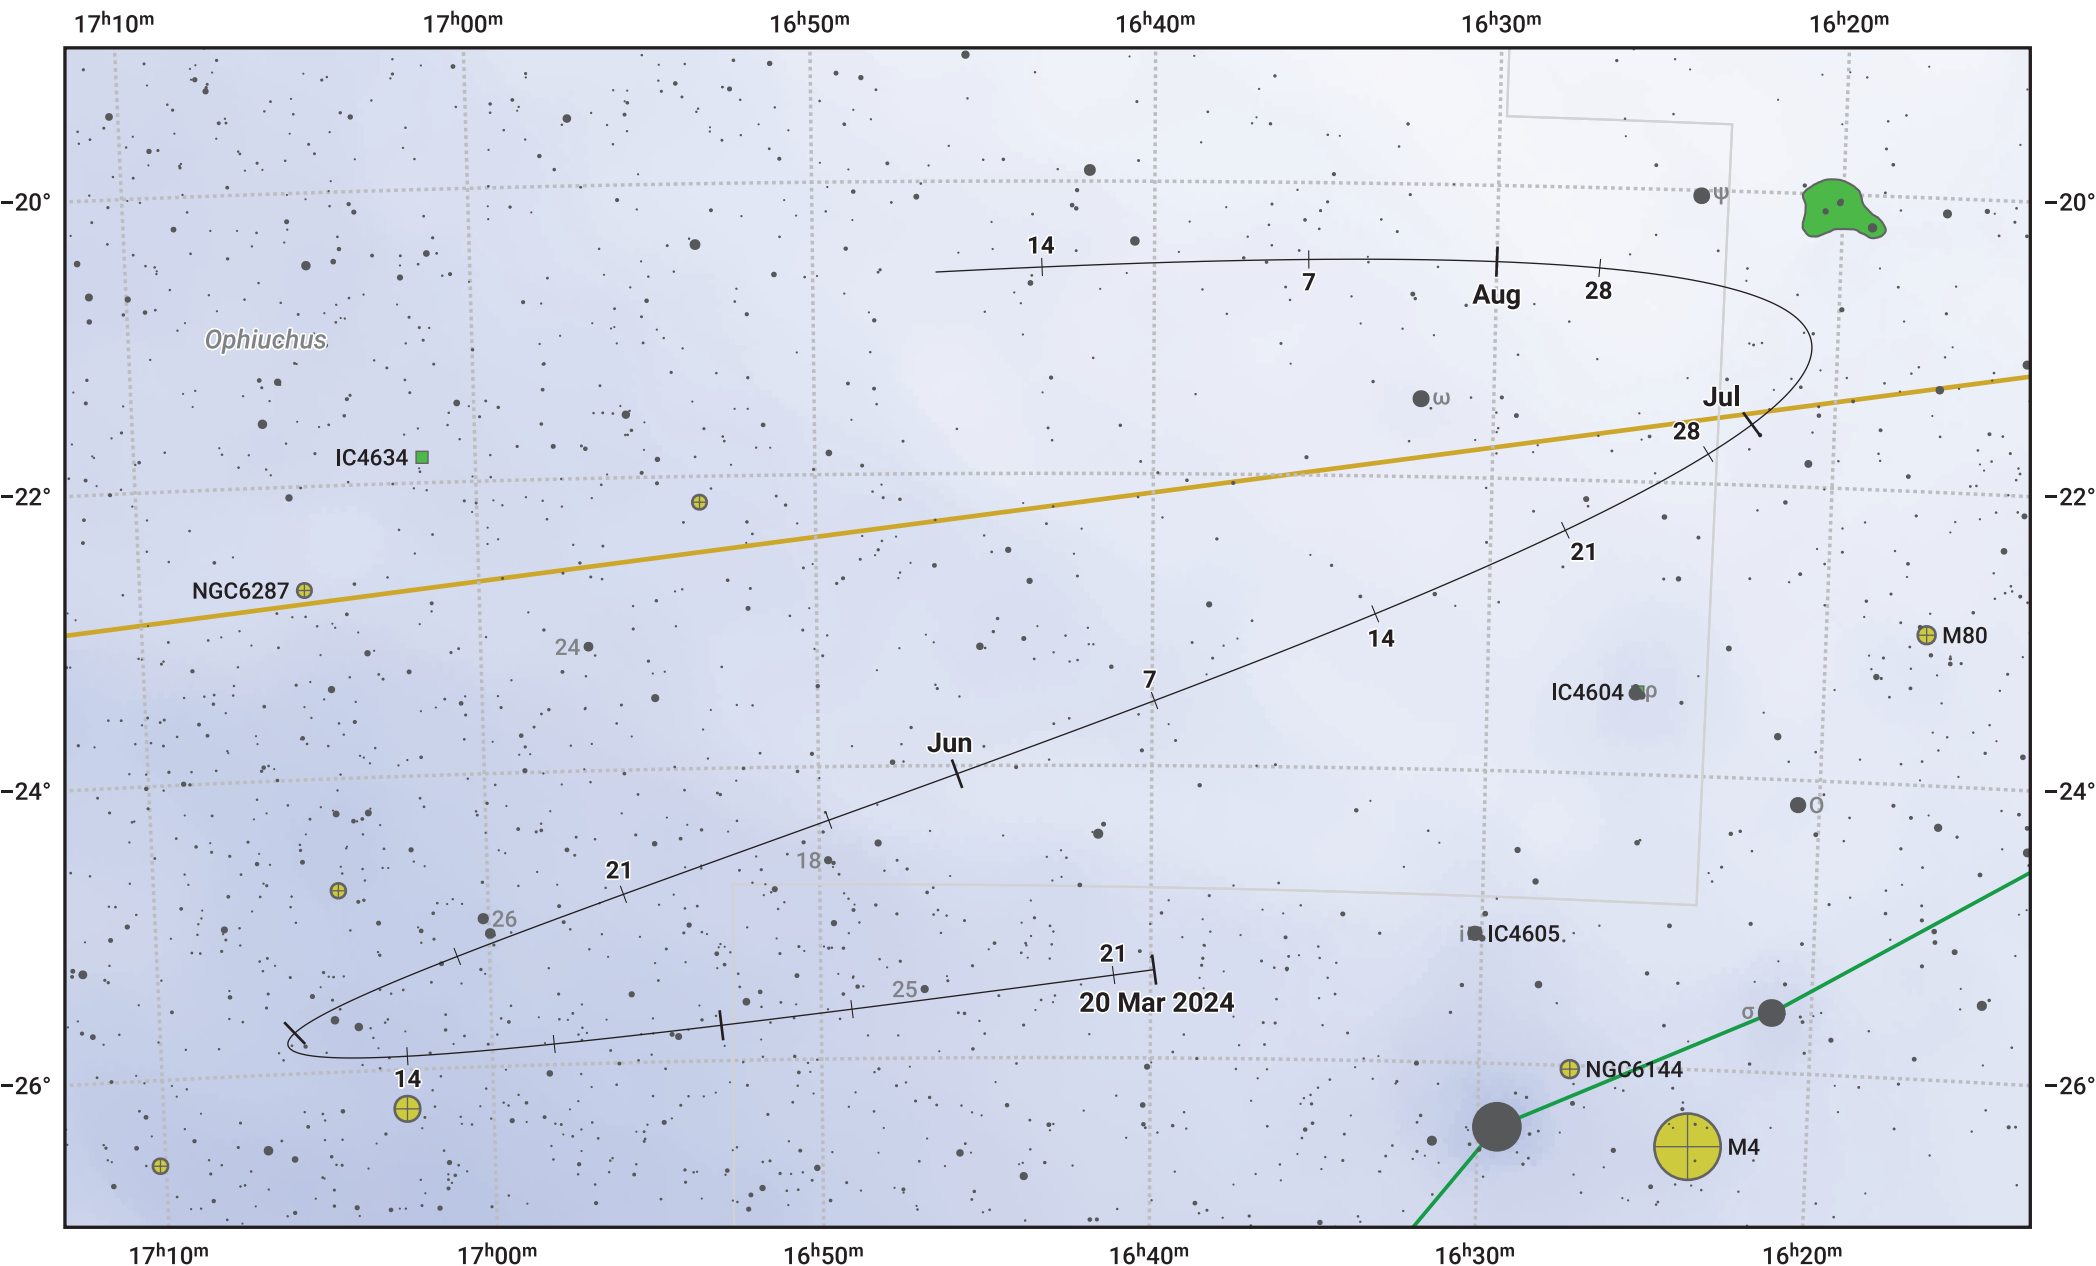

The path of Asteroid 43 Ariadne around opposition on 3 Jun 2024

© Dominic Ford 2011–2024. Date markers placed at midnight UTC. Downloaded from <https://in-the-sky.org>

Magnitude scale: 11.0 10.0 9.0 8.0 7.0 6.0 5.0 4.0 3.0 2.0

1.0

Ecliptic Plane

Galaxy Bright nebula Open cluster Globular cluster

Date	Mag	Phase
2024 Apr 1	11.2	94%
2024 Apr 27	10.4	97%
2024 May 1	10.3	97%
2024 May 27	9.4	100%
2024 Jun 1	9.2	100%
2024 Jul 1	10.0	98%
2024 Jul 18	10.4	95%
2024 Aug 1	10.8	94%