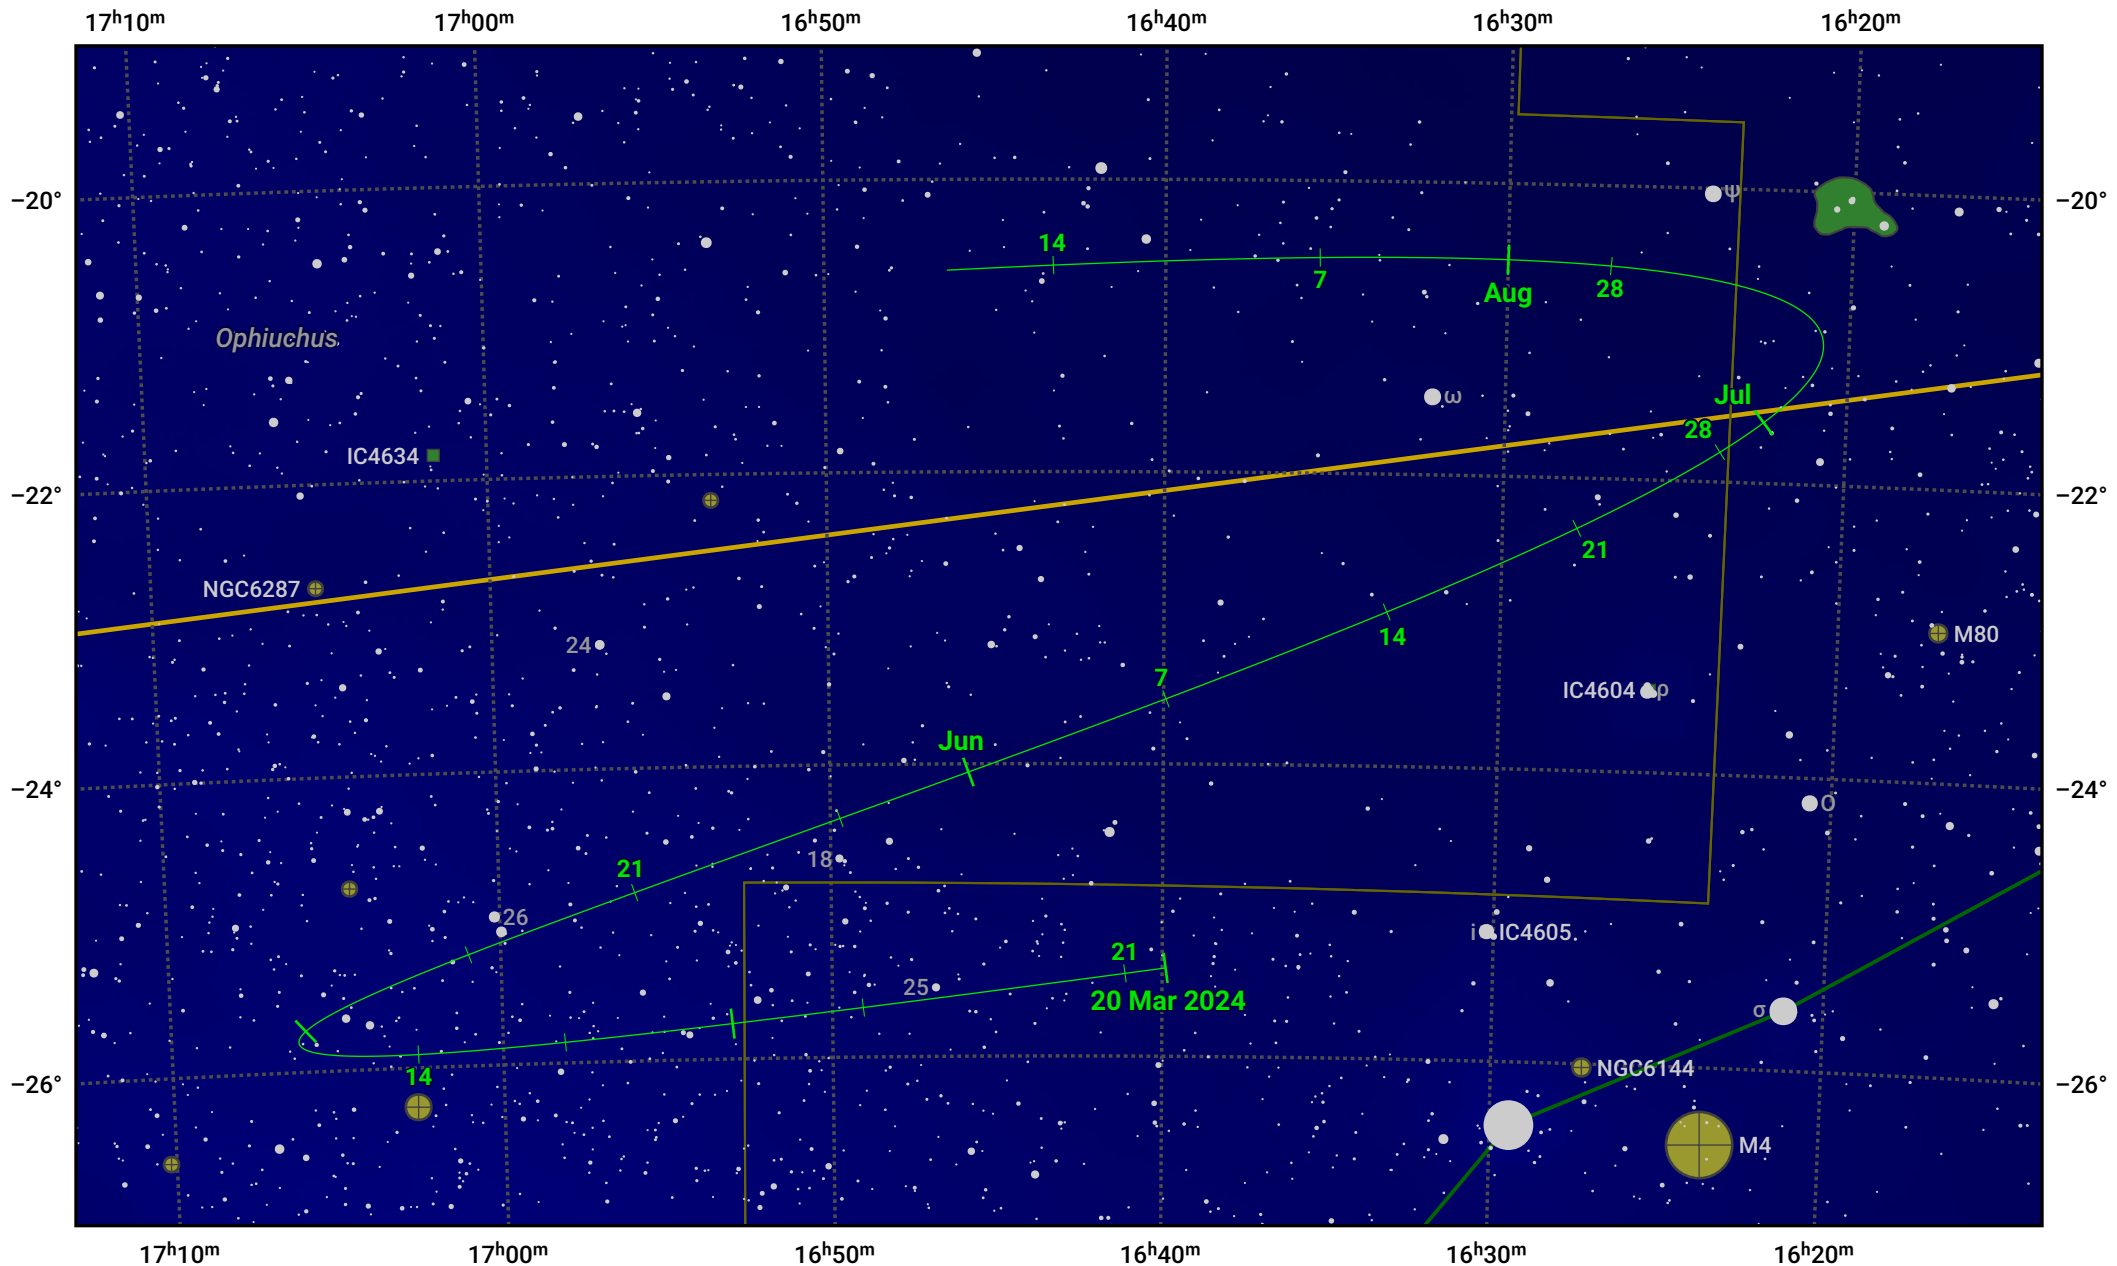

The path of Asteroid 43 Ariadne around opposition on 3 Jun 2024

© Dominic Ford 2011–2024. Date markers placed at midnight UTC. Downloaded from <https://in-the-sky.org>

Magnitude scale: 11.0 10.0 9.0 8.0 7.0 6.0 5.0 4.0 3.0 2.0

1.0

Ecliptic Plane

Galaxy Bright nebula Open cluster Globular cluster

Date	Mag	Phase
2024 Apr 1	11.2	94%
2024 Apr 27	10.4	97%
2024 May 1	10.3	97%
2024 May 27	9.4	100%
2024 Jun 1	9.2	100%
2024 Jul 1	10.0	98%
2024 Jul 18	10.4	95%
2024 Aug 1	10.8	94%