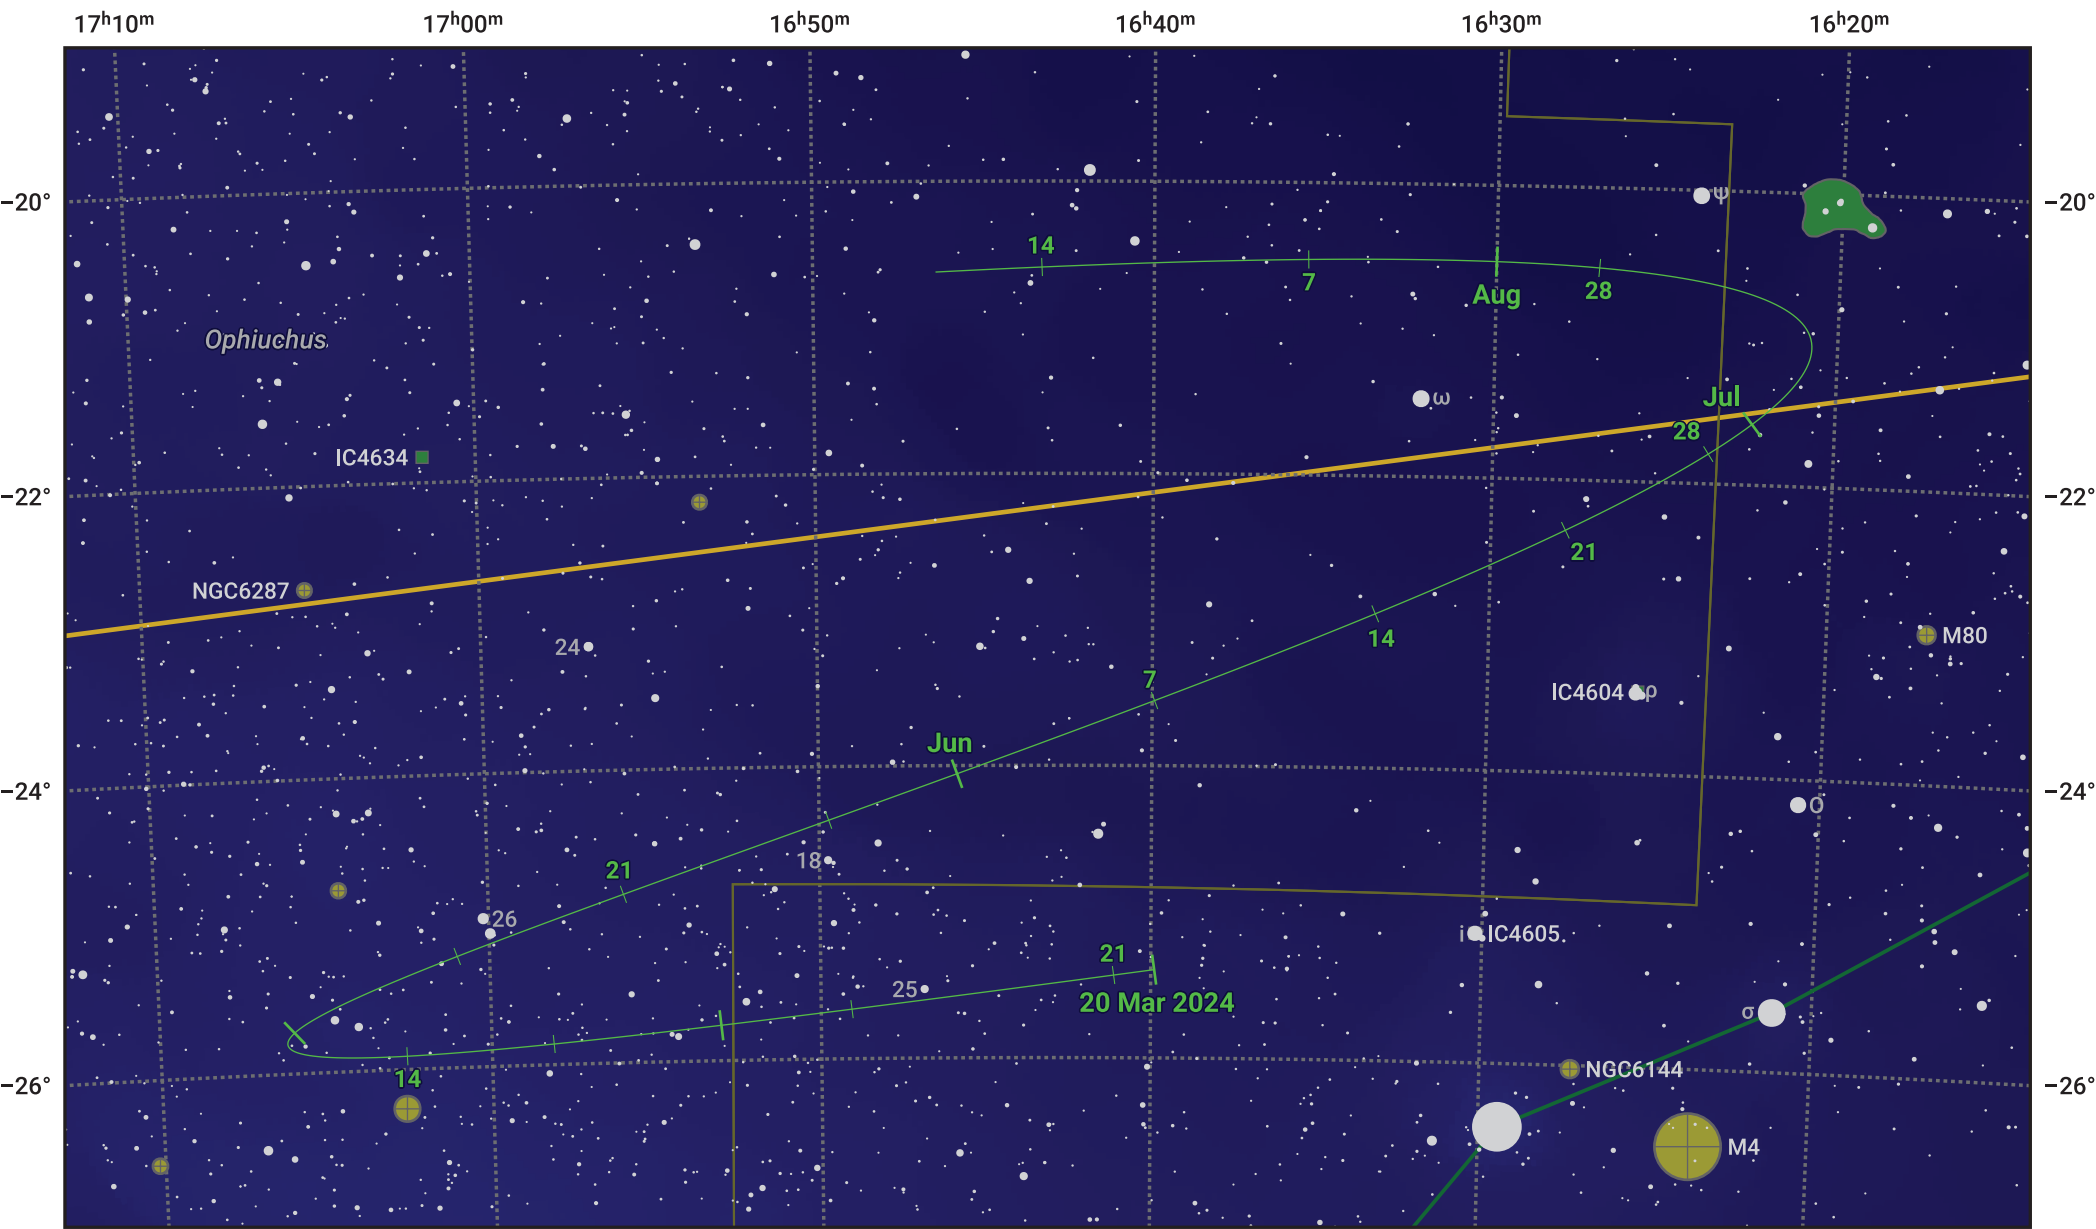

The path of Asteroid 43 Ariadne around opposition on 3 Jun 2024

© Dominic Ford 2011–2024. Date markers placed at midnight UTC. Downloaded from <https://in-the-sky.org>

Magnitude scale: 11.0 10.0 9.0 8.0 7.0 6.0 5.0 4.0 3.0 2.0

1.0

Ecliptic Plane

Galaxy Bright nebula Open cluster Globular cluster

Date	Mag	Phase
2024 Apr 1	11.2	94%
2024 Apr 27	10.4	97%
2024 May 1	10.3	97%
2024 May 27	9.4	100%
2024 Jun 1	9.2	100%
2024 Jul 1	10.0	98%
2024 Jul 18	10.4	95%
2024 Aug 1	10.8	94%