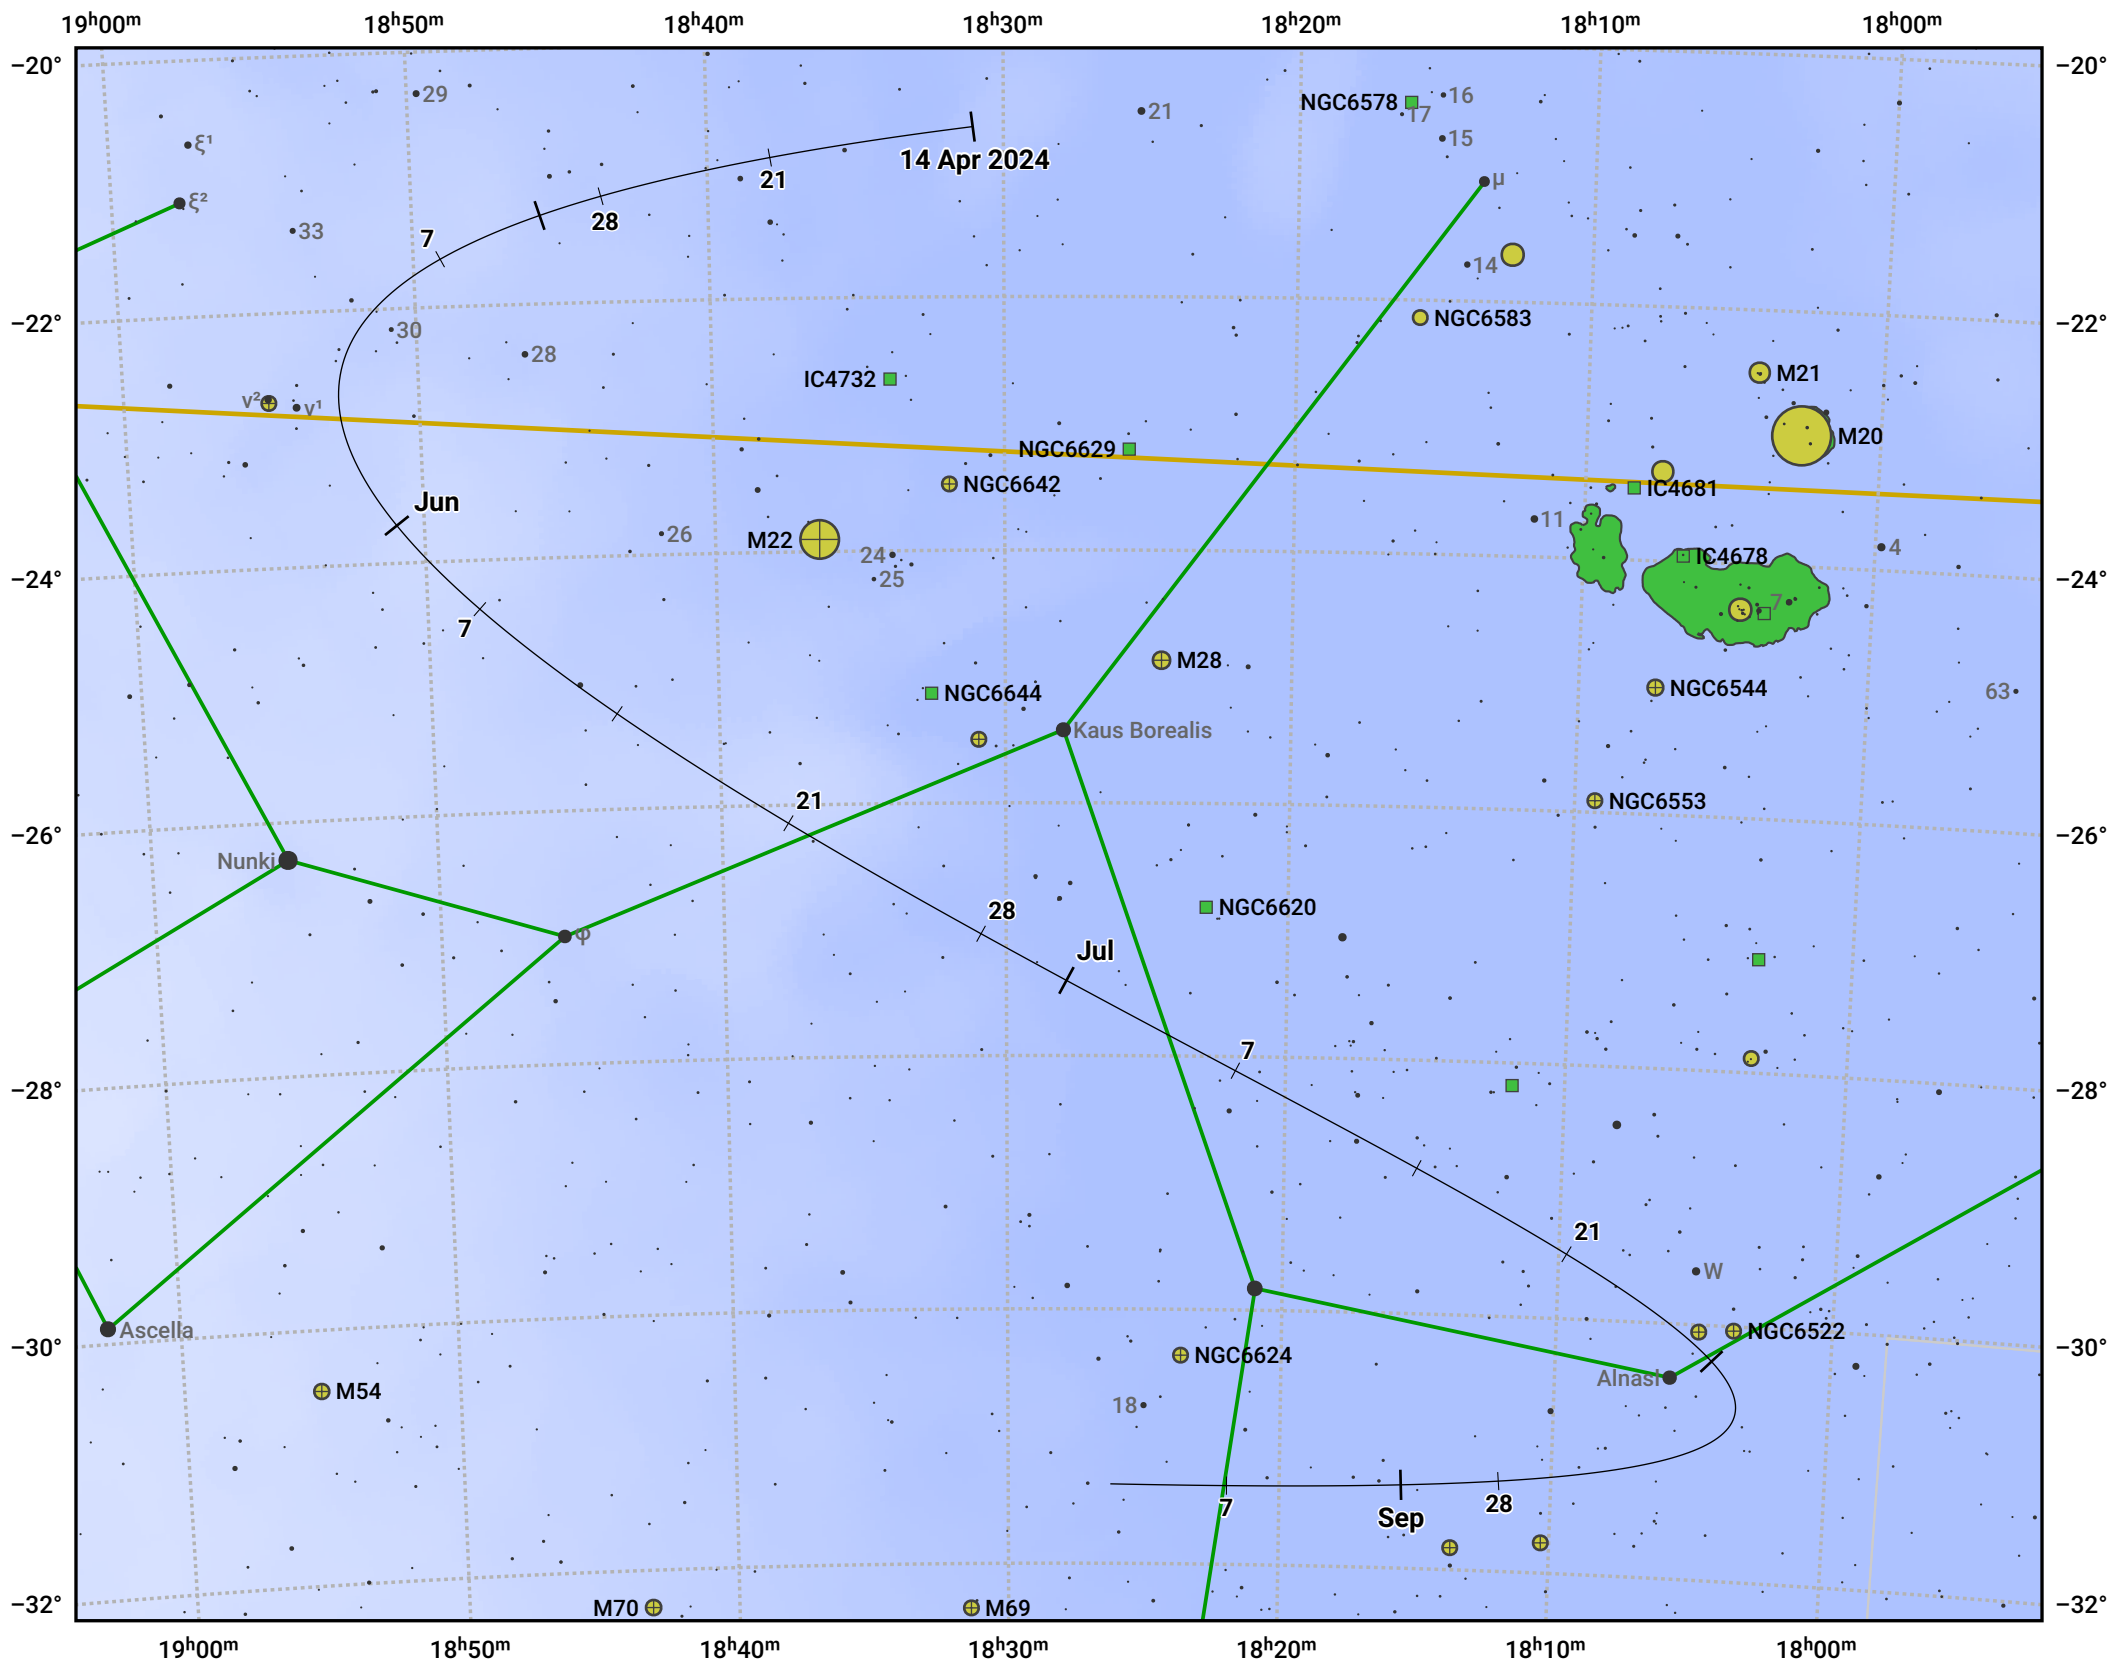

# The path of Asteroid 42 Isis around opposition on 28 Jun 2024

© Dominic Ford 2011–2024. Date markers placed at midnight UTC. Downloaded from <https://in-the-sky.org>

Magnitude scale: 9.0 8.0 7.0 6.0 5.0 4.0 3.0 2.0

— Ecliptic Plane

Galaxy    Bright nebula    Open cluster    Globular cluster

Date	Mag	Phase
2024 May 1	11.3	96%
2024 May 22	10.7	97%
2024 Jun 1	10.3	98%
2024 Jun 22	9.6	100%
2024 Jul 1	9.5	100%
2024 Aug 1	10.2	97%
2024 Aug 18	10.6	95%
2024 Sep 1	10.9	94%