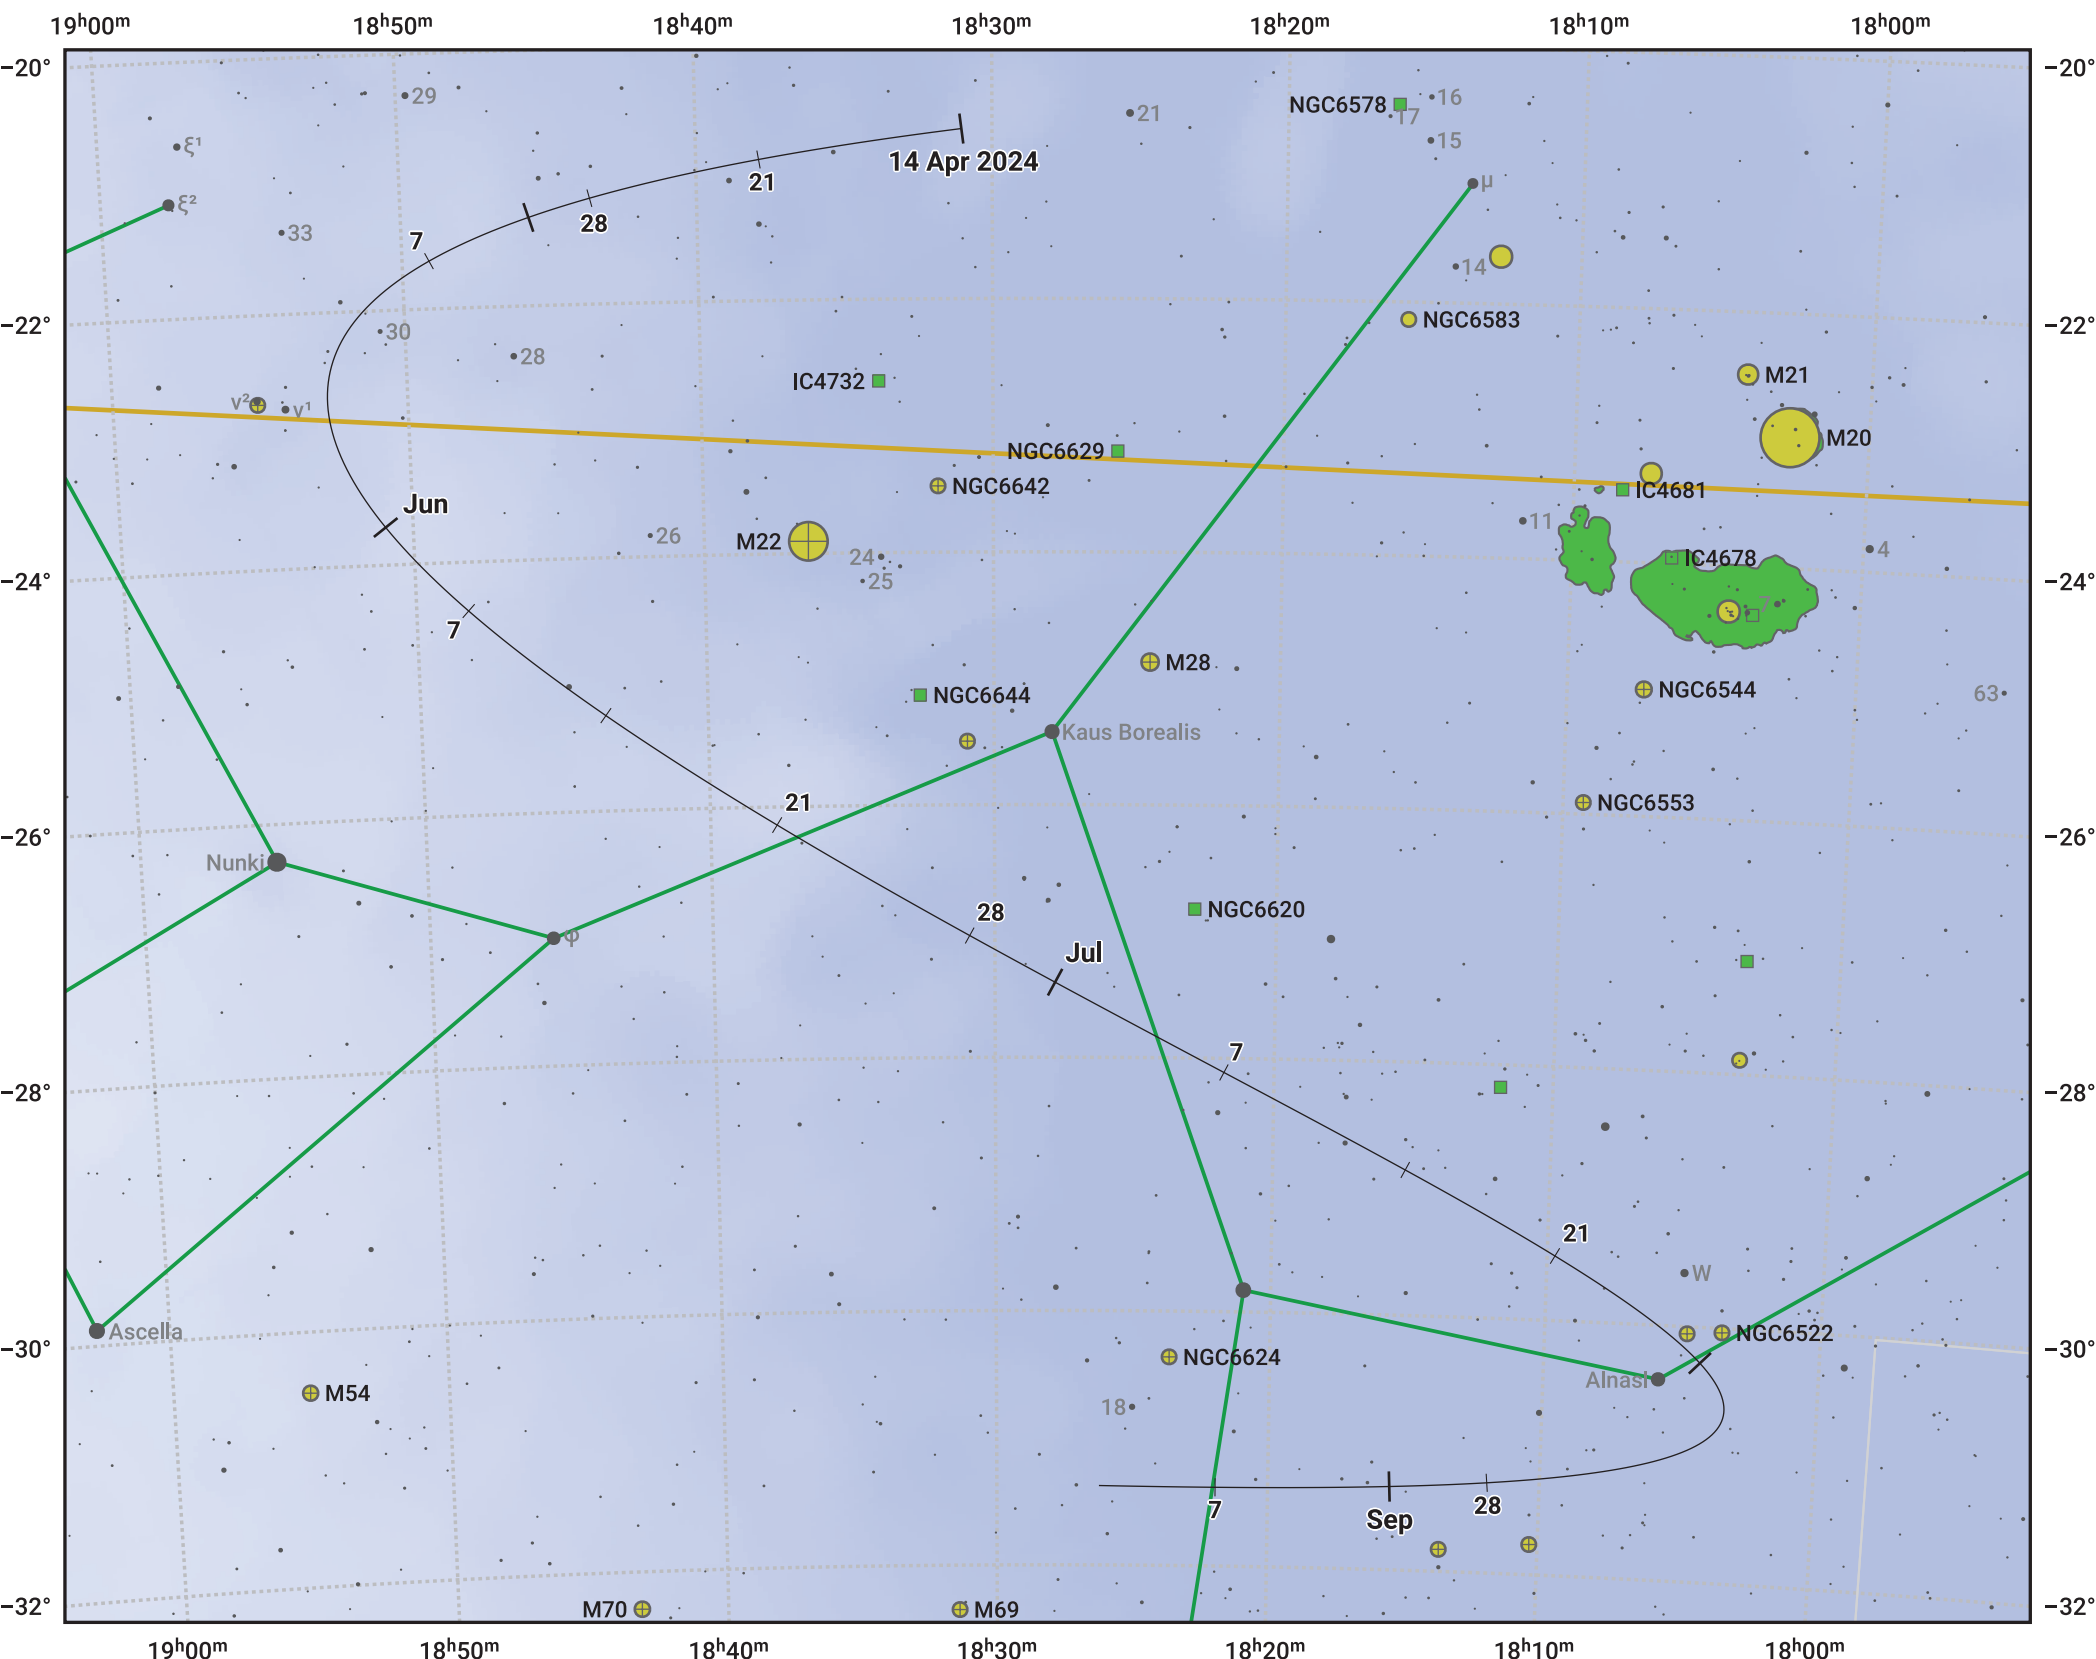

# The path of Asteroid 42 Isis around opposition on 28 Jun 2024

© Dominic Ford 2011–2024. Date markers placed at midnight UTC. Downloaded from <https://in-the-sky.org>

Magnitude scale: 9.0 8.0 7.0 6.0 5.0 4.0 3.0 2.0

- Ecliptic Plane
- Galaxy
- Bright nebula
- Open cluster
- ⊕ Globular cluster

Date	Mag	Phase
2024 May 1	11.3	96%
2024 May 22	10.7	97%
2024 Jun 1	10.3	98%
2024 Jun 22	9.6	100%
2024 Jul 1	9.5	100%
2024 Aug 1	10.2	97%
2024 Aug 18	10.6	95%
2024 Sep 1	10.9	94%