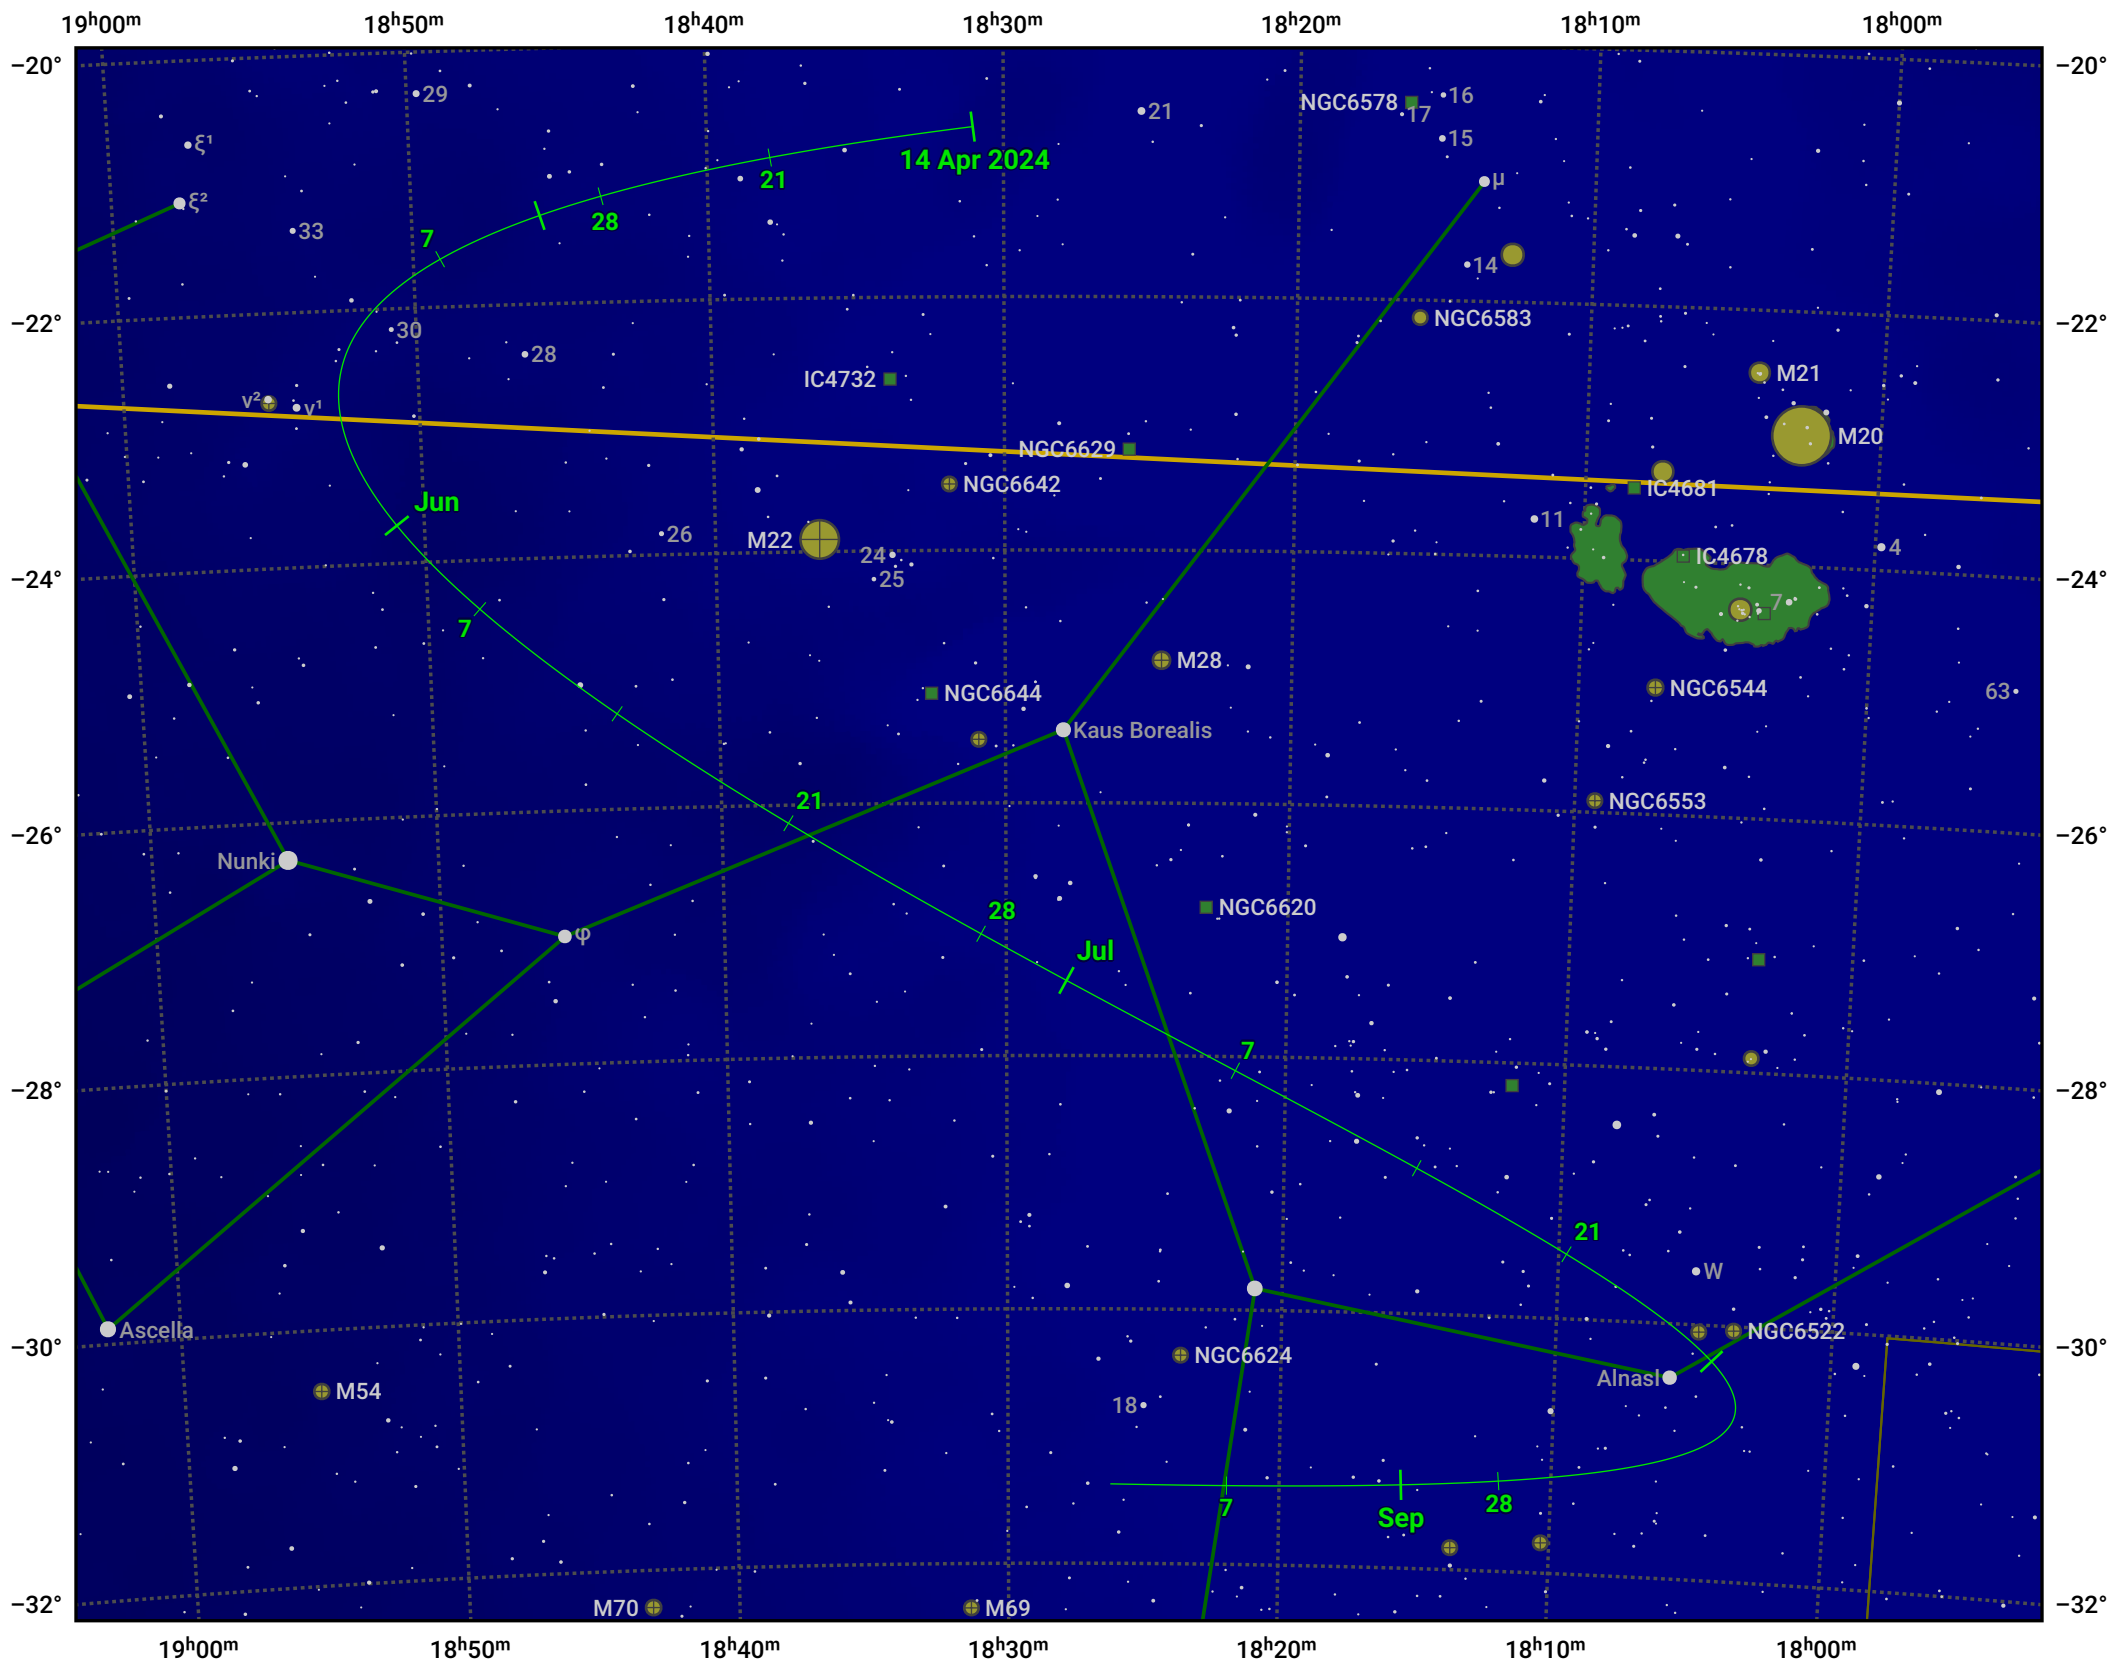

# The path of Asteroid 42 Isis around opposition on 28 Jun 2024

© Dominic Ford 2011–2024. Date markers placed at midnight UTC. Downloaded from <https://in-the-sky.org>

Magnitude scale: 9.0 8.0 7.0 6.0 5.0 4.0 3.0 2.0

— Ecliptic Plane

Galaxy Bright nebula Open cluster Globular cluster

Date	Mag	Phase
2024 May 1	11.3	96%
2024 May 22	10.7	97%
2024 Jun 1	10.3	98%
2024 Jun 22	9.6	100%
2024 Jul 1	9.5	100%
2024 Aug 1	10.2	97%
2024 Aug 18	10.6	95%
2024 Sep 1	10.9	94%