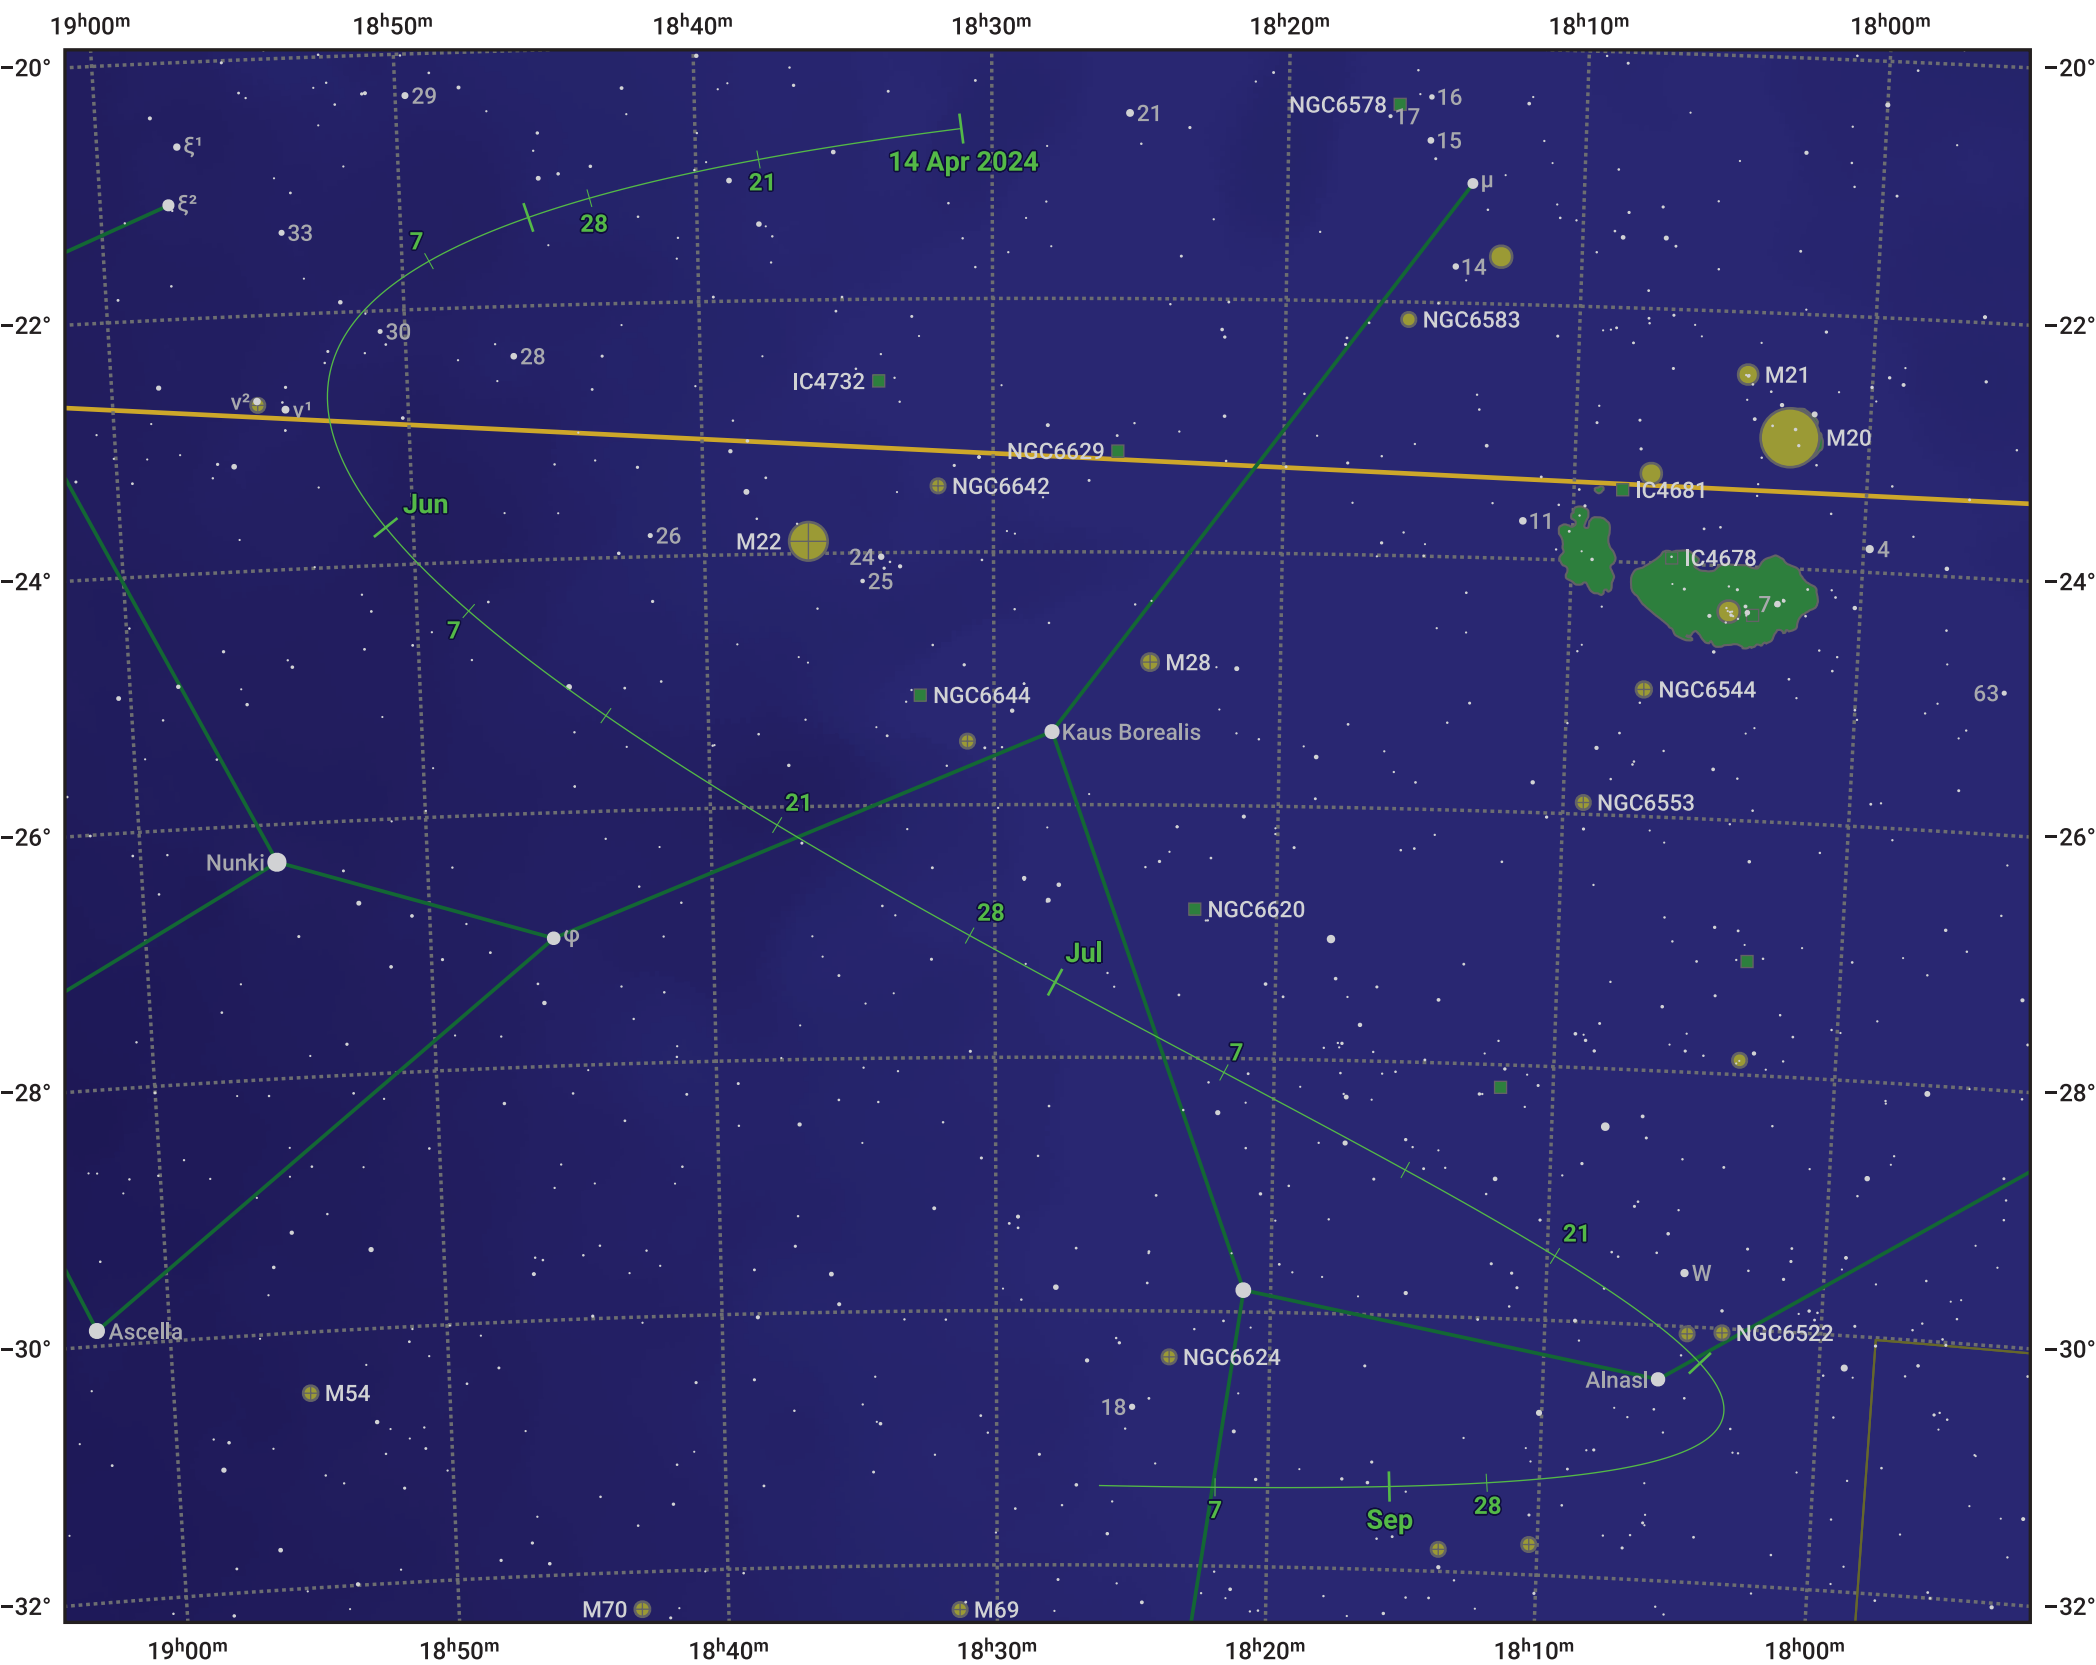

# The path of Asteroid 42 Isis around opposition on 28 Jun 2024

© Dominic Ford 2011–2024. Date markers placed at midnight UTC. Downloaded from <https://in-the-sky.org>

Magnitude scale: 9.0 8.0 7.0 6.0 5.0 4.0 3.0 2.0

— Ecliptic Plane

Galaxy    Bright nebula    Open cluster    Globular cluster

Date	Mag	Phase
2024 May 1	11.3	96%
2024 May 22	10.7	97%
2024 Jun 1	10.3	98%
2024 Jun 22	9.6	100%
2024 Jul 1	9.5	100%
2024 Aug 1	10.2	97%
2024 Aug 18	10.6	95%
2024 Sep 1	10.9	94%