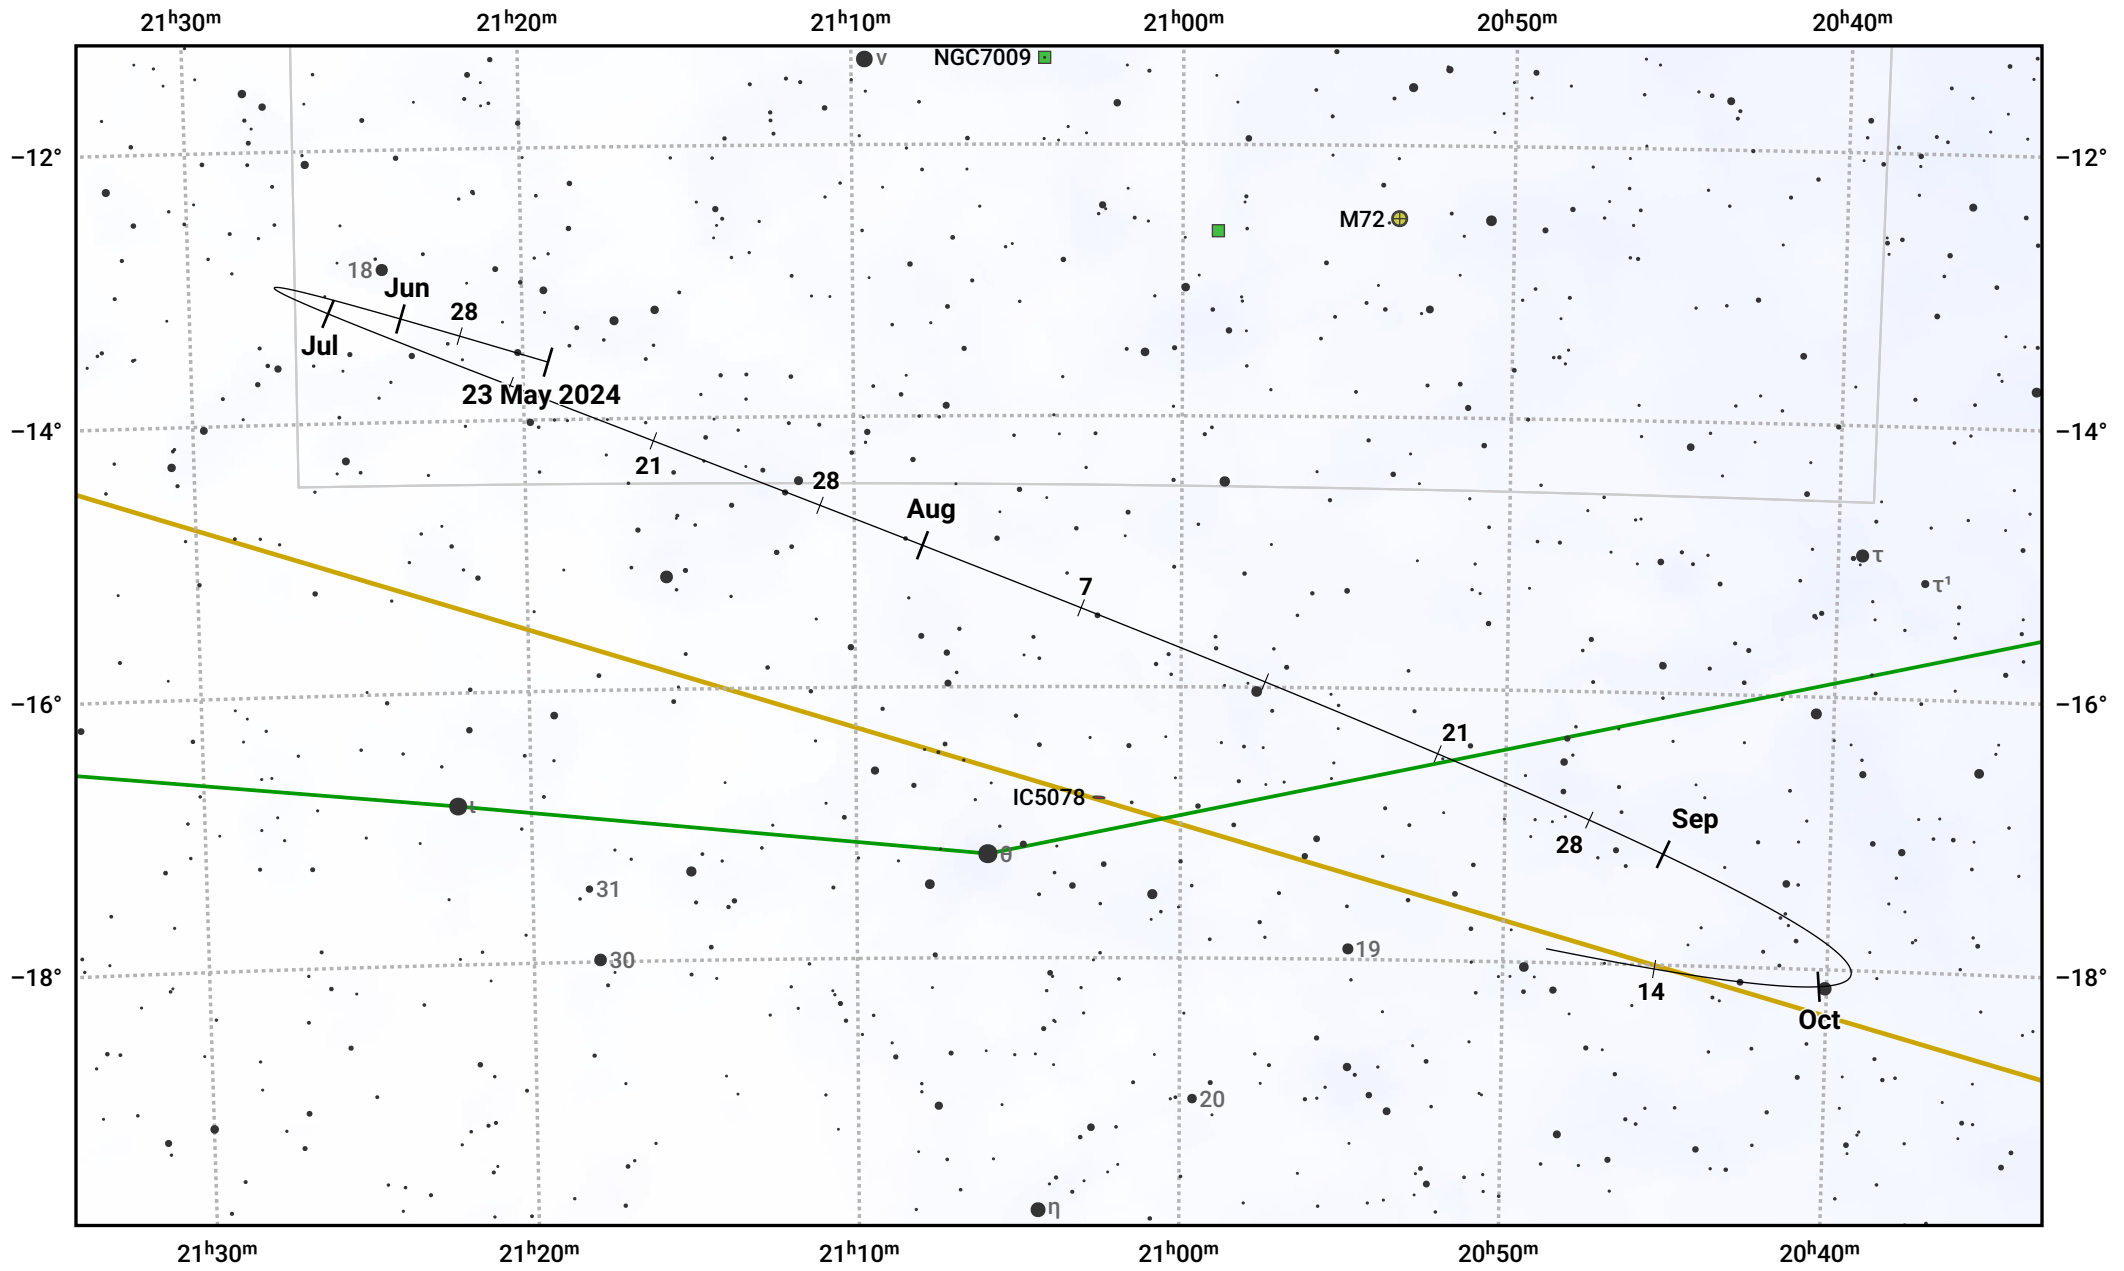

# The path of Asteroid 16 Psyche around opposition on 6 Aug 2024

© Dominic Ford 2011–2024. Date markers placed at midnight UTC. Downloaded from <https://in-the-sky.org>

Magnitude scale: 10.0 9.0 8.0 7.0 6.0 5.0 4.0

— Ecliptic Plane

Galaxy    Bright nebula    Open cluster    Globular cluster

| Date        | Mag  |
|-------------|------|
| 2024 Jun 1  | 11.2 |
| 2024 Jul 1  | 10.6 |
| 2024 Jul 12 | 10.4 |
| 2024 Aug 1  | 9.8  |
| 2024 Sep 1  | 10.3 |
| 2024 Oct 1  | 10.8 |