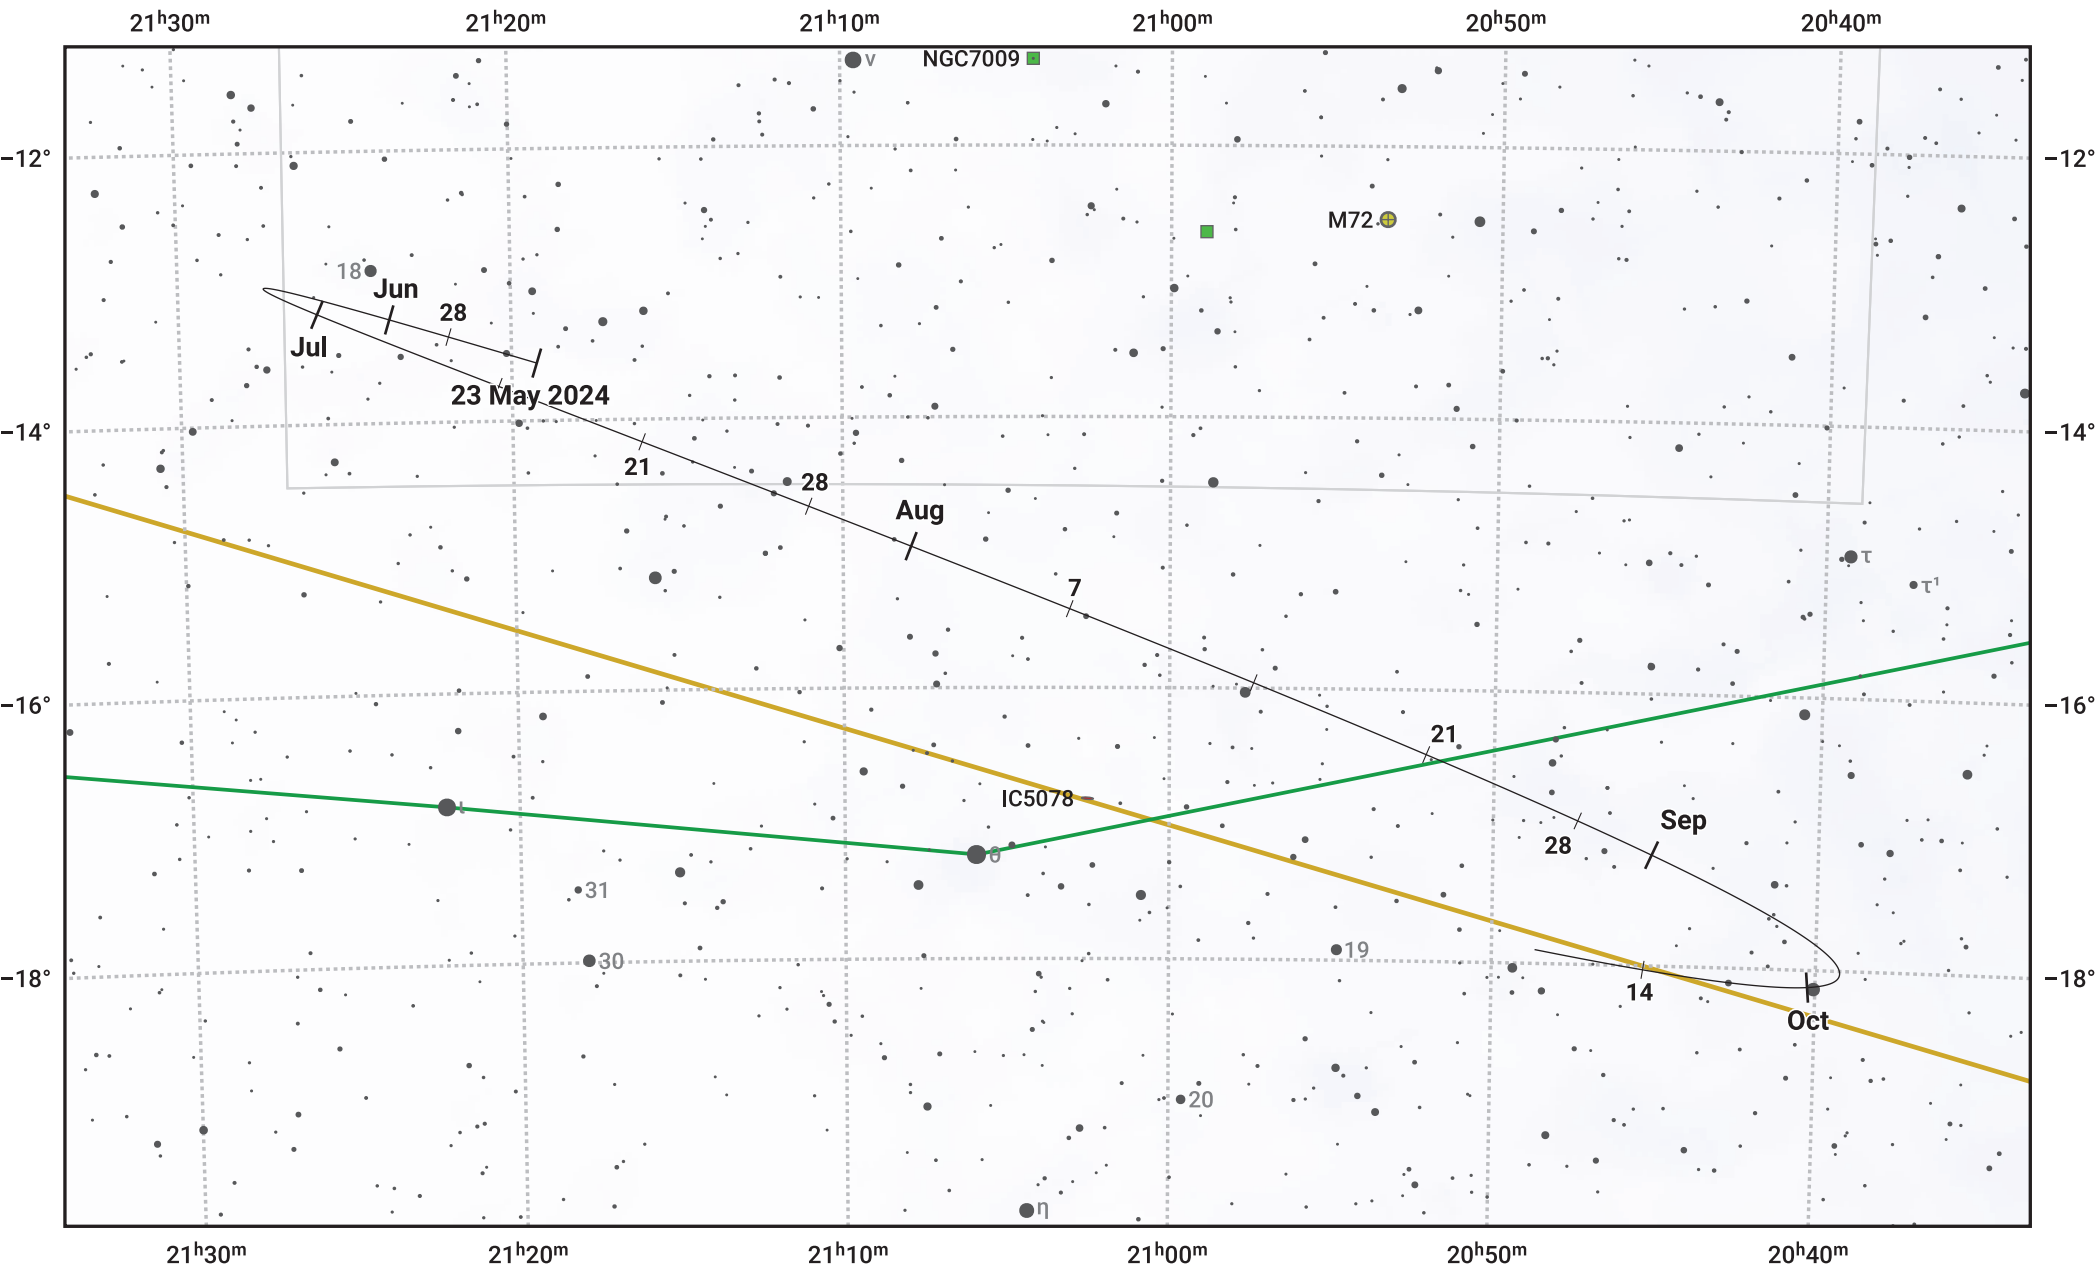

The path of Asteroid 16 Psyche around opposition on 6 Aug 2024

© Dominic Ford 2011–2024. Date markers placed at midnight UTC. Downloaded from <https://in-the-sky.org>

Magnitude scale: 10.0 9.0 8.0 7.0 6.0 5.0 4.0

— Ecliptic Plane

Galaxy Bright nebula Open cluster Globular cluster

Date	Mag
2024 Jun 1	11.2
2024 Jul 1	10.6
2024 Jul 12	10.4
2024 Aug 1	9.8
2024 Sep 1	10.3
2024 Oct 1	10.8