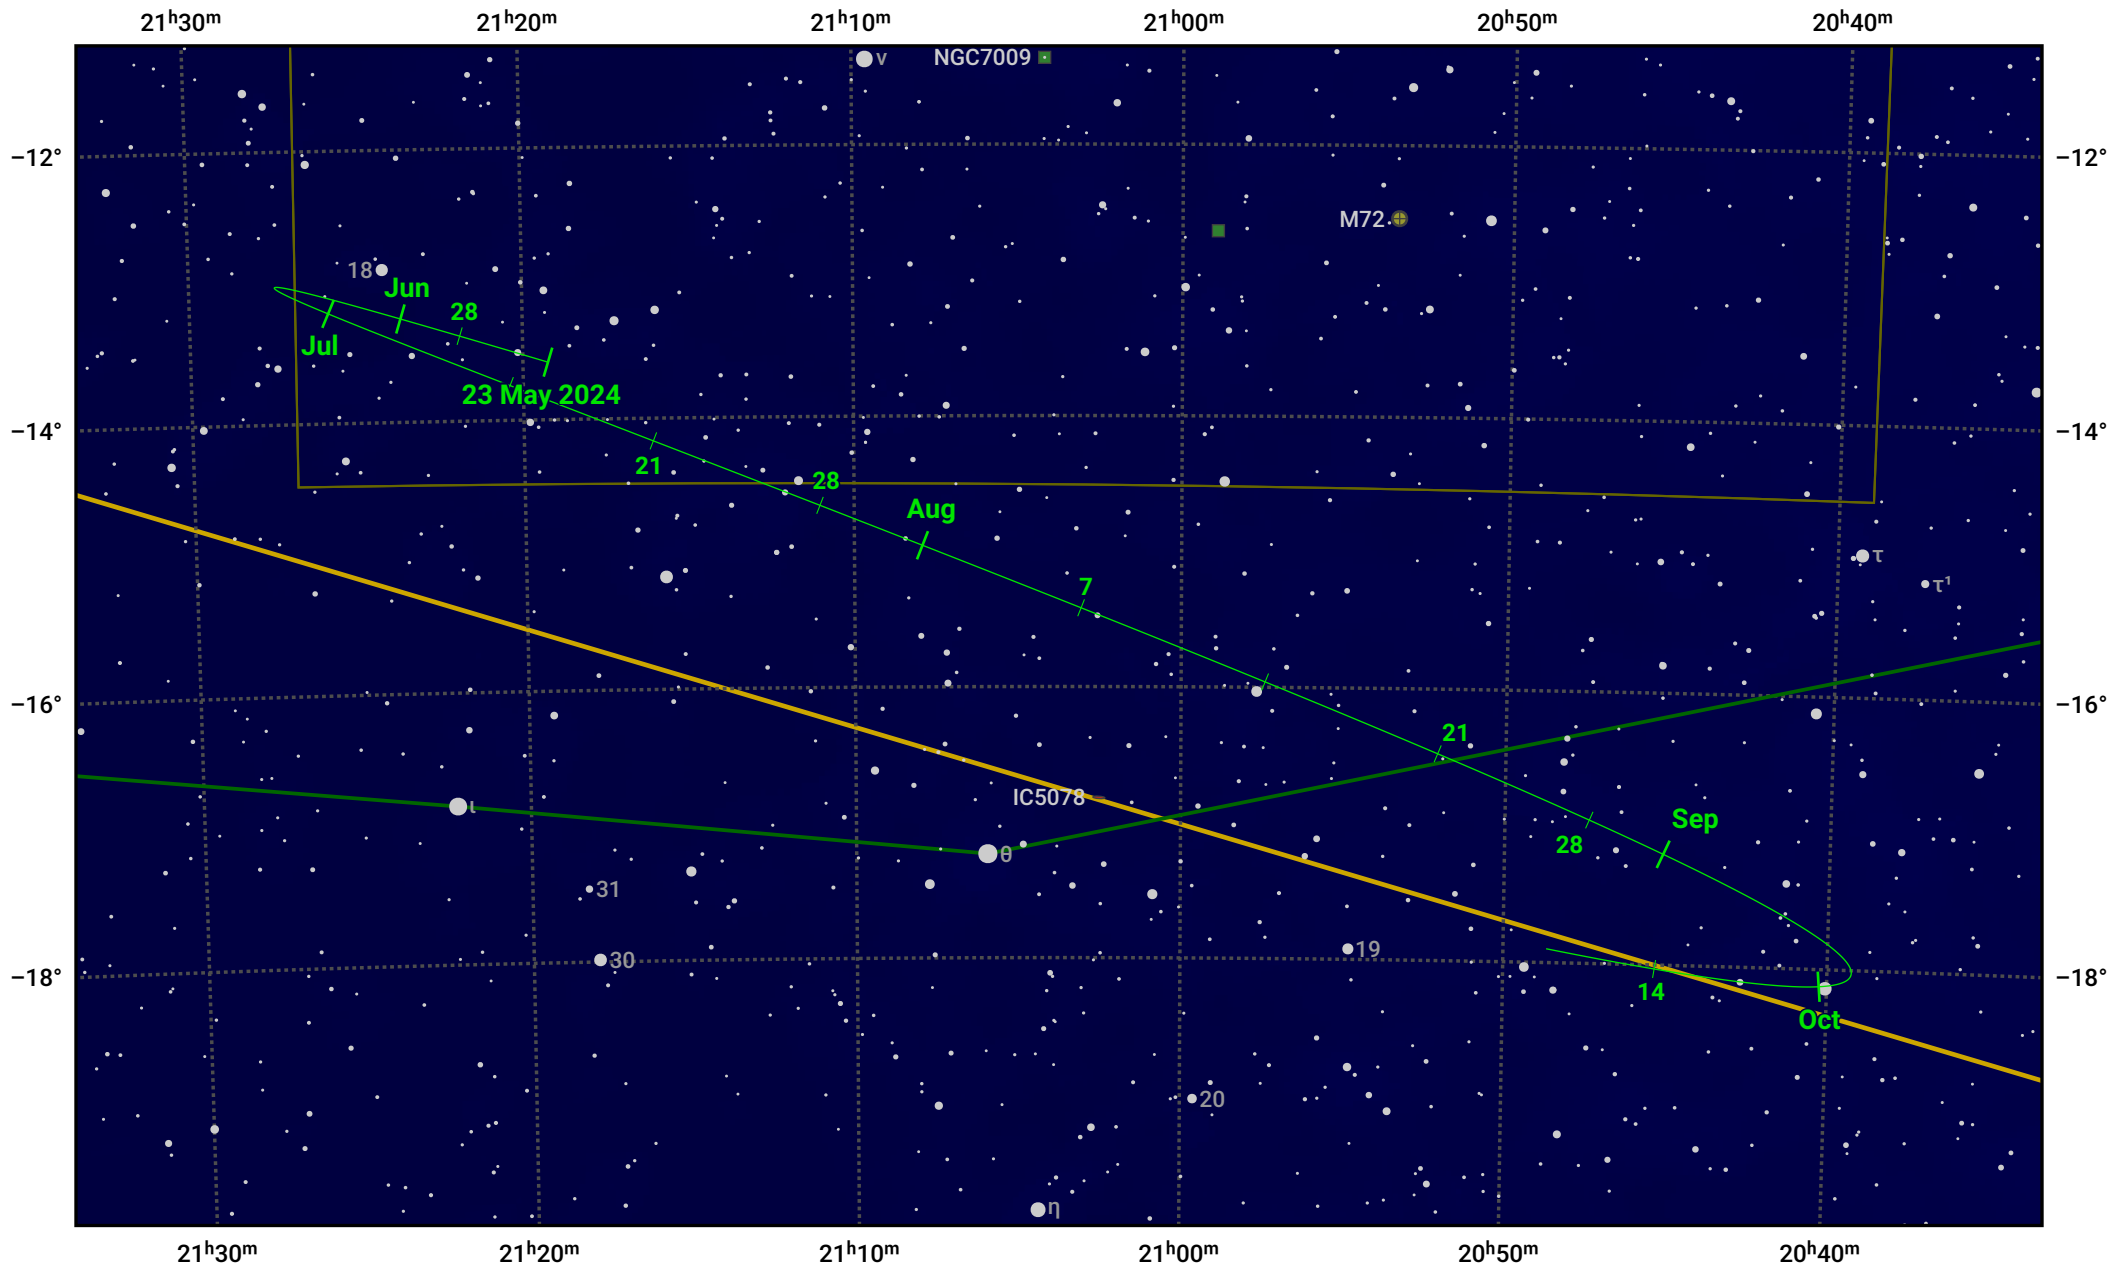

The path of Asteroid 16 Psyche around opposition on 6 Aug 2024

© Dominic Ford 2011–2024. Date markers placed at midnight UTC. Downloaded from <https://in-the-sky.org>

Magnitude scale: ● 10.0 ● 9.0 ● 8.0 ● 7.0 ● 6.0 ● 5.0 ● 4.0

— Ecliptic Plane

● Galaxy ■ Bright nebula ● Open cluster ● Globular cluster

Date	Mag
2024 Jun 1	11.2
2024 Jul 1	10.6
2024 Jul 12	10.4
2024 Aug 1	9.8
2024 Sep 1	10.3
2024 Oct 1	10.8