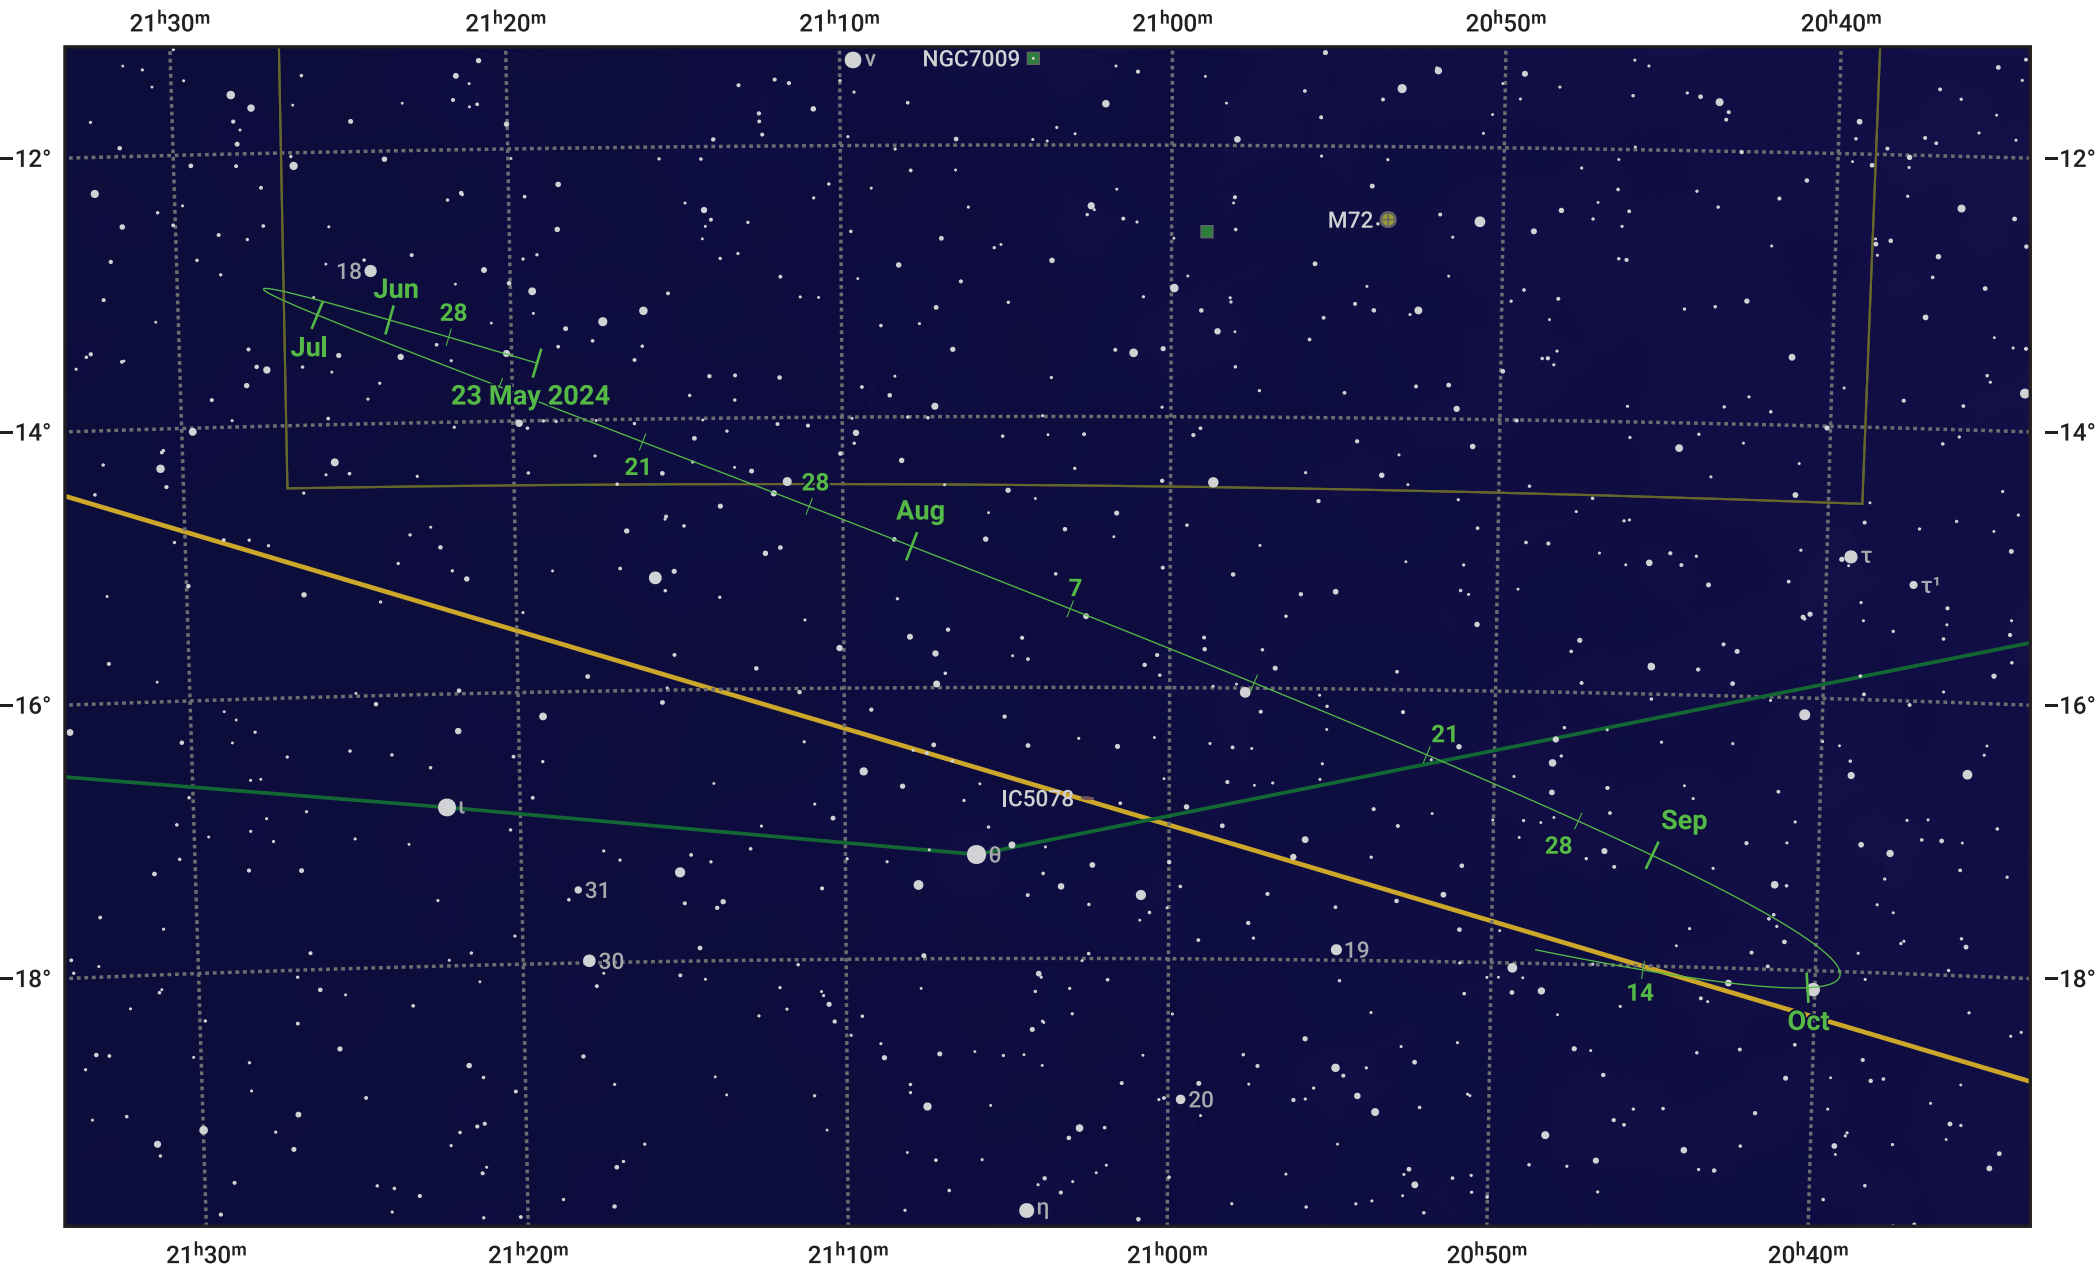

The path of Asteroid 16 Psyche around opposition on 6 Aug 2024

© Dominic Ford 2011–2024. Date markers placed at midnight UTC. Downloaded from <https://in-the-sky.org>

Magnitude scale: 10.0 9.0 8.0 7.0 6.0 5.0 4.0

— Ecliptic Plane

Galaxy Bright nebula Open cluster Globular cluster

Date	Mag
2024 Jun 1	11.2
2024 Jul 1	10.6
2024 Jul 12	10.4
2024 Aug 1	9.8
2024 Sep 1	10.3
2024 Oct 1	10.8