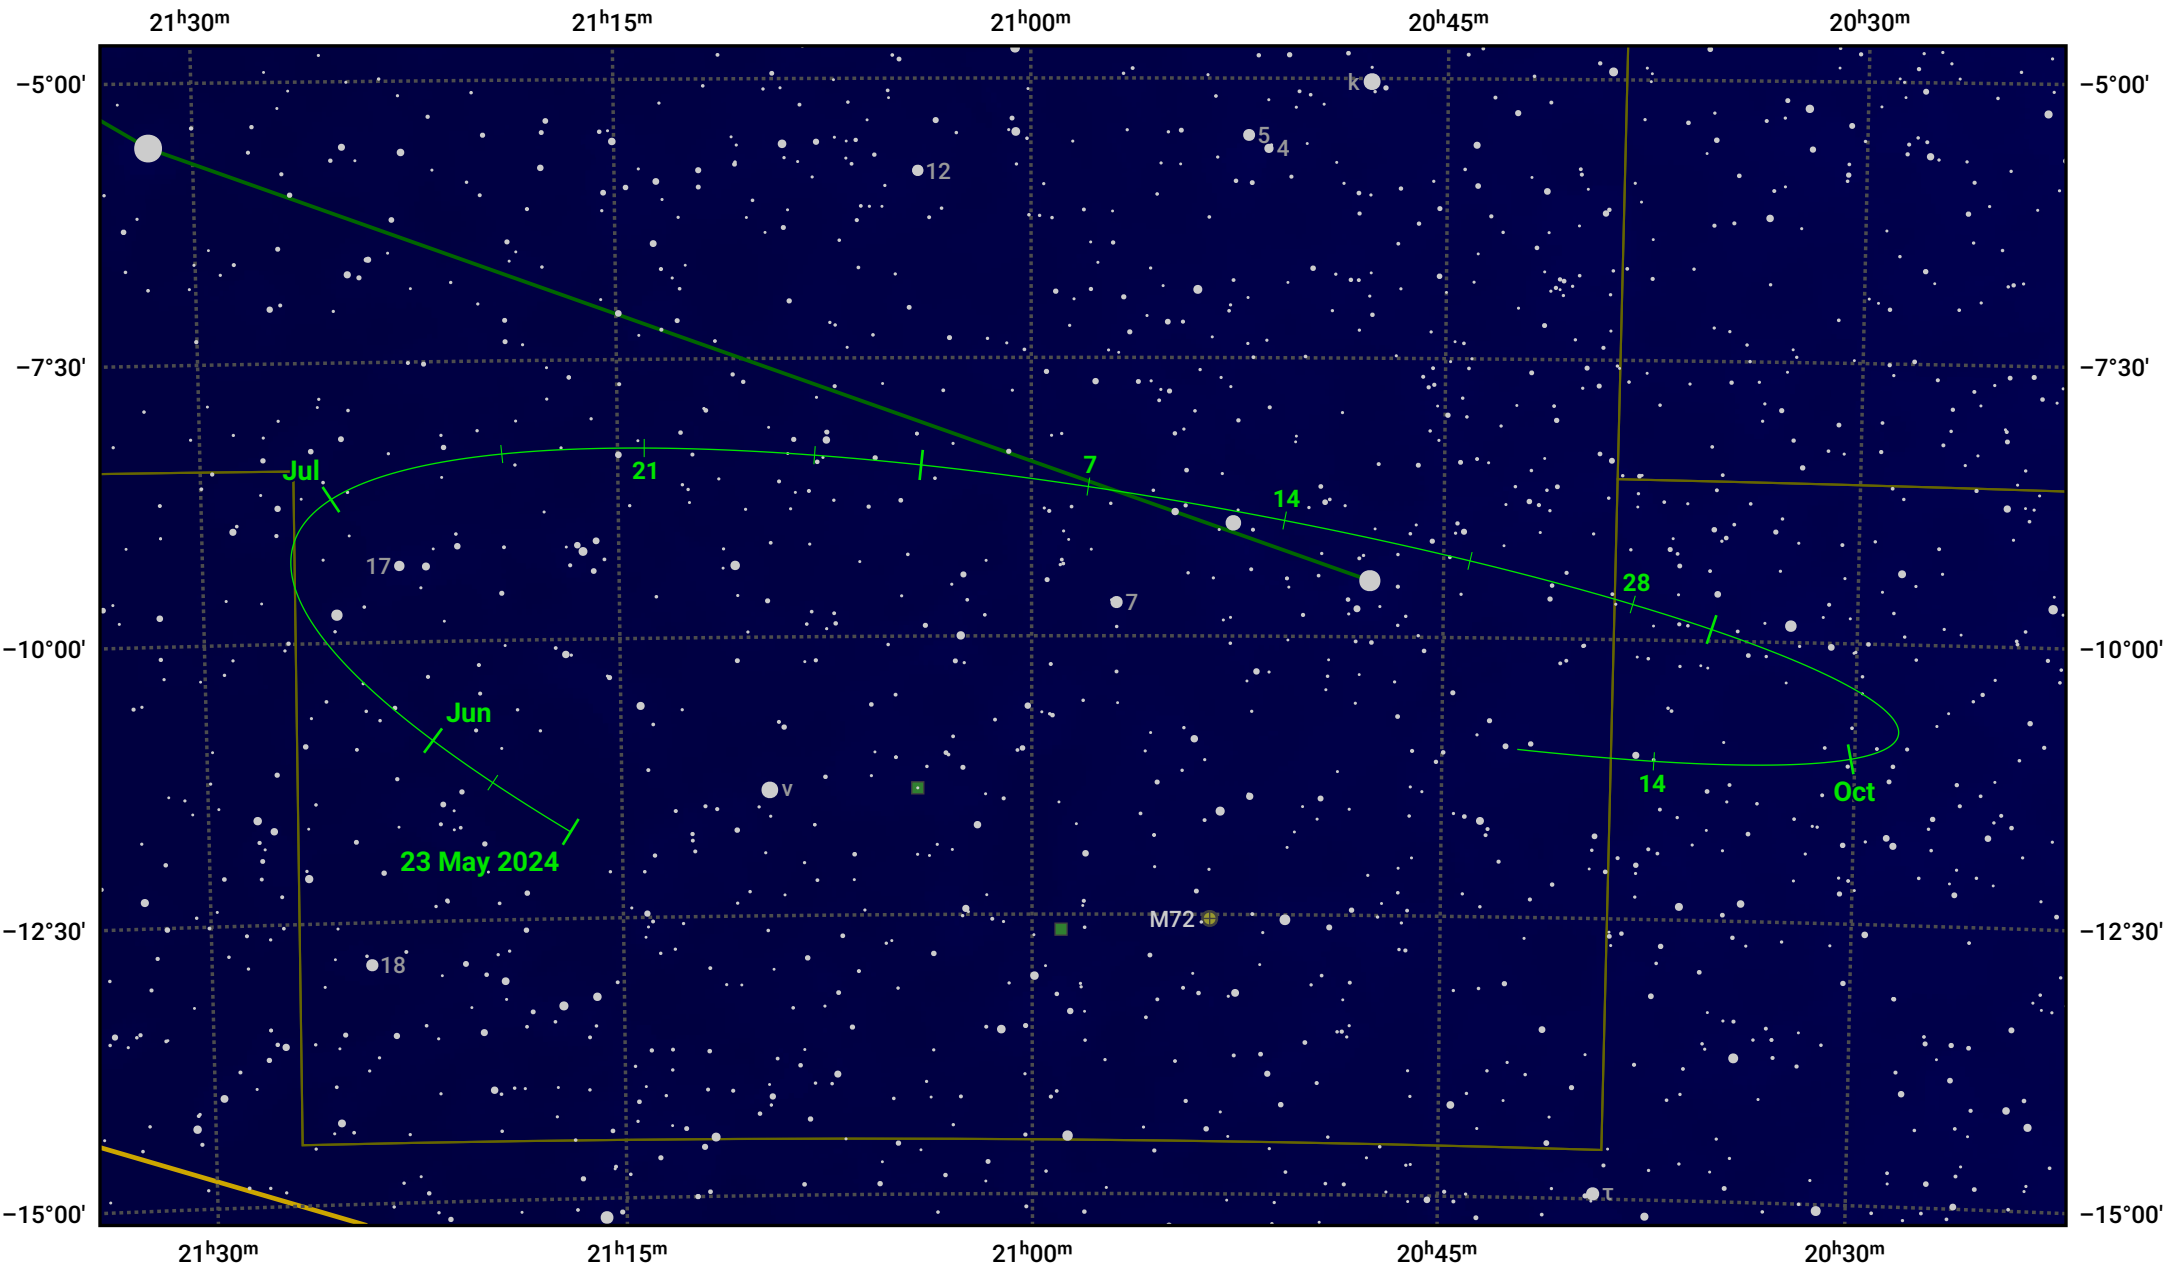

# The path of Asteroid 7 Iris around opposition on 6 Aug 2024

© Dominic Ford 2011–2024. Date markers placed at midnight UTC. Downloaded from <https://in-the-sky.org>

Magnitude scale: 10.0 9.0 8.0 7.0 6.0 5.0 4.0 3.0 2.0

— Ecliptic Plane

Galaxy    Bright nebula    Open cluster    Globular cluster

Date	Mag	Phase
2024 Jun 1	10.0	96%
2024 Jul 1	9.3	98%
2024 Jul 4	9.2	98%
2024 Aug 1	8.4	100%
2024 Sep 1	8.7	99%
2024 Oct 1	9.2	96%