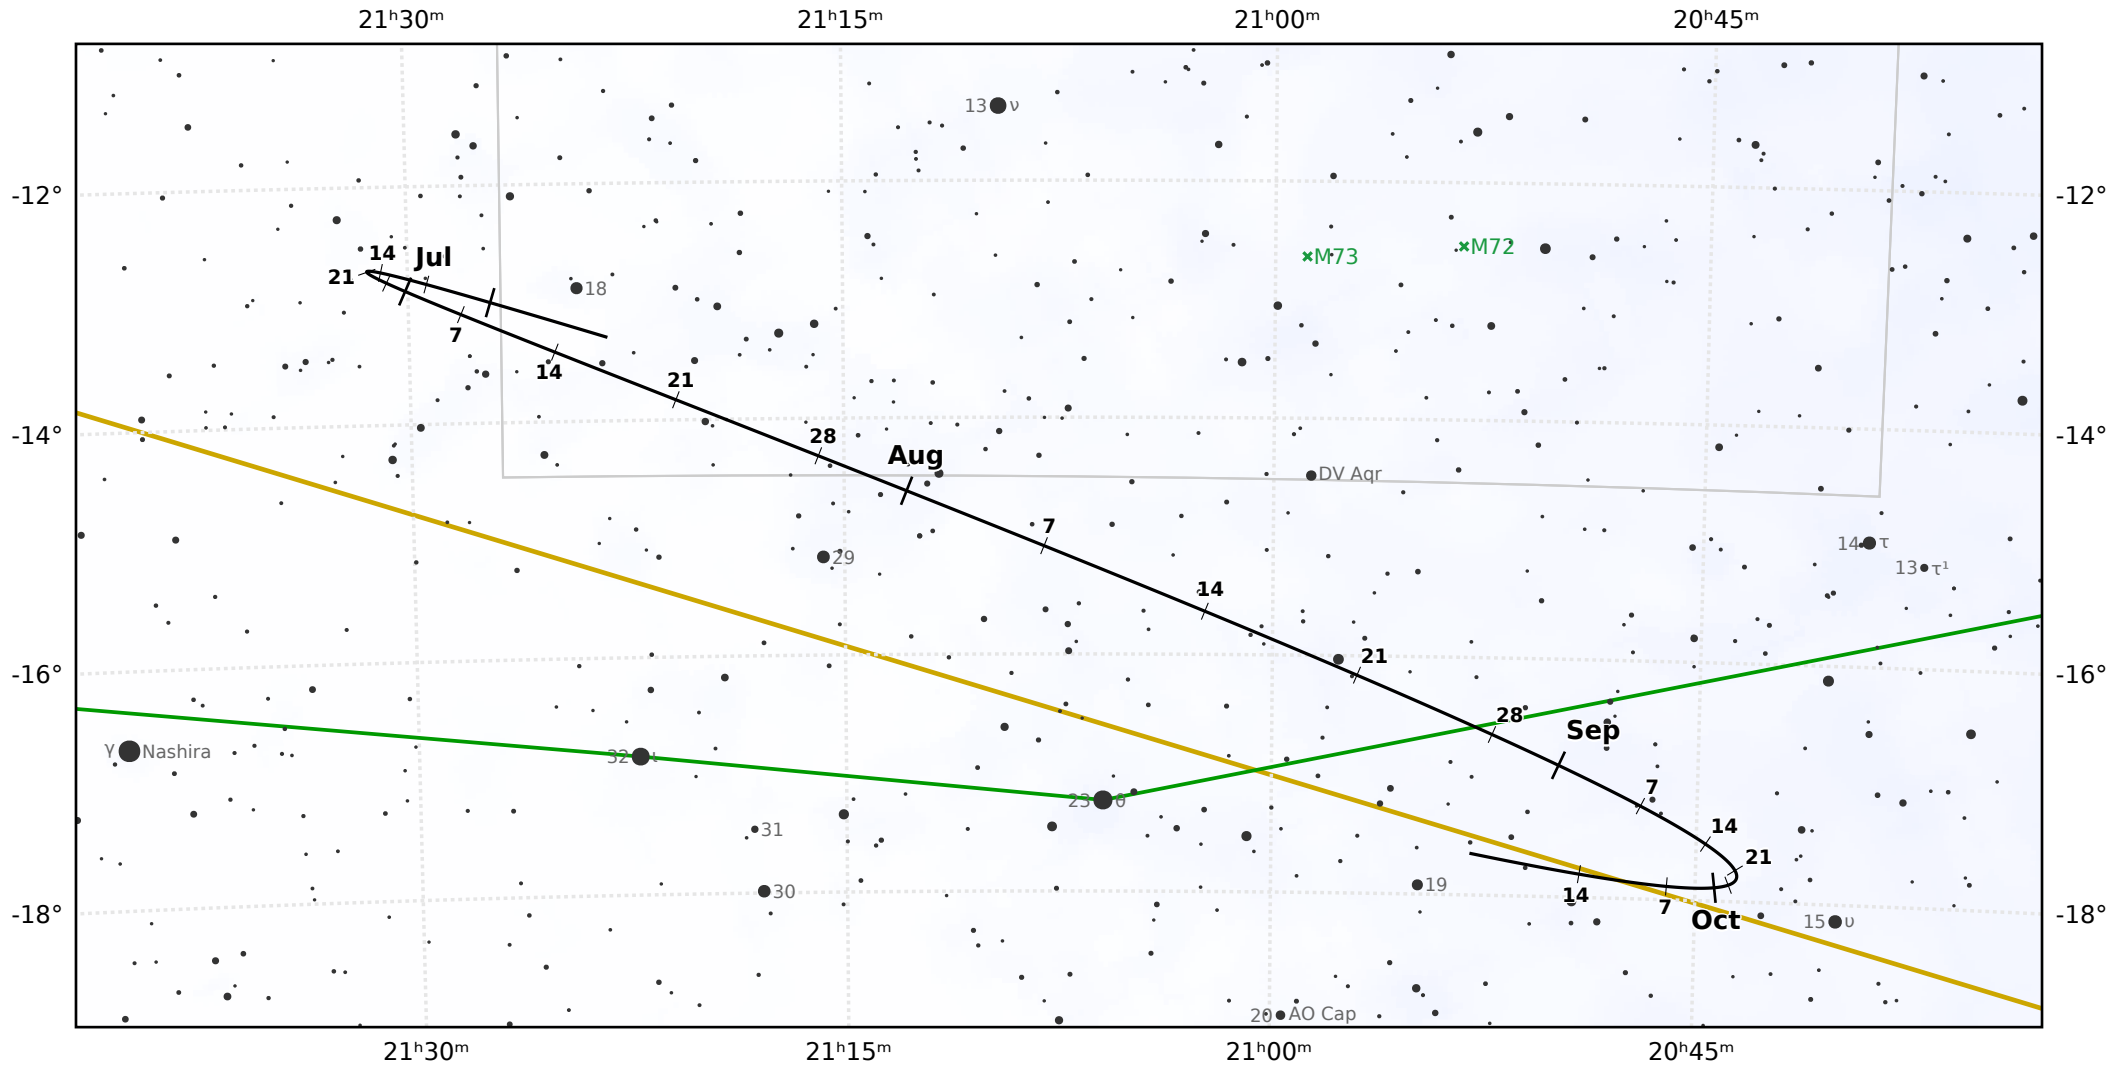

The path of Asteroid 16 Psyche around opposition on 7 Aug 2024

© Dominic Ford 2011-2021. Downloaded from <https://in-the-sky.org>

Magnitude scale: ● -9.5 ● -9.0 ● -8.5 ● -8.0 ● -7.5 ● -7.0 ● -6.5 ● -6.0 ● -5.5 ● -5.0 ● -4.5 ● -4.0 ● -3.5

— Ecliptic Plane