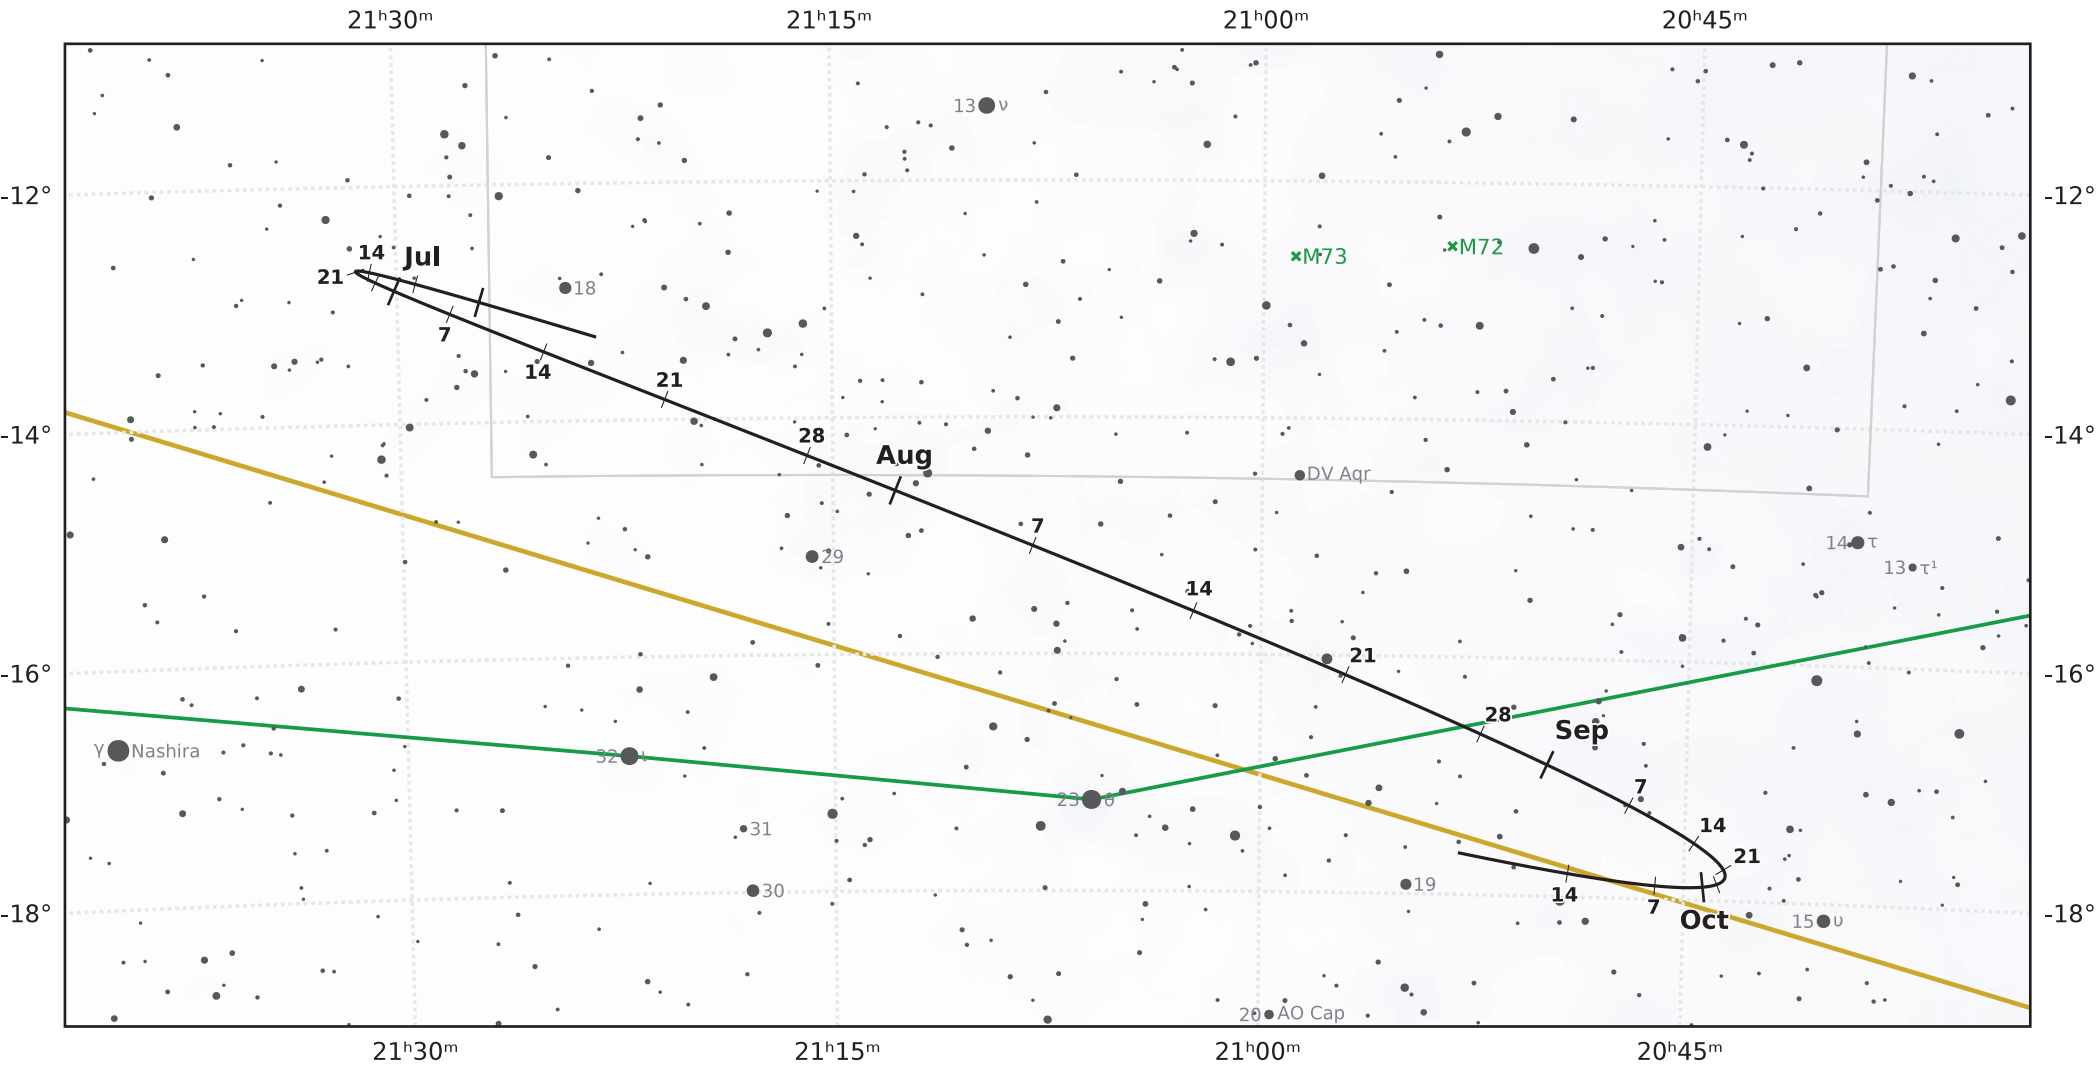

The path of Asteroid 16 Psyche around opposition on 7 Aug 2024

© Dominic Ford 2011-2021. Downloaded from <https://in-the-sky.org>

Magnitude scale: -9.5 -9.0 -8.5 -8.0 -7.5 -7.0 -6.5 -6.0 -5.5 -5.0 -4.5 -4.0 -3.5

— Ecliptic Plane