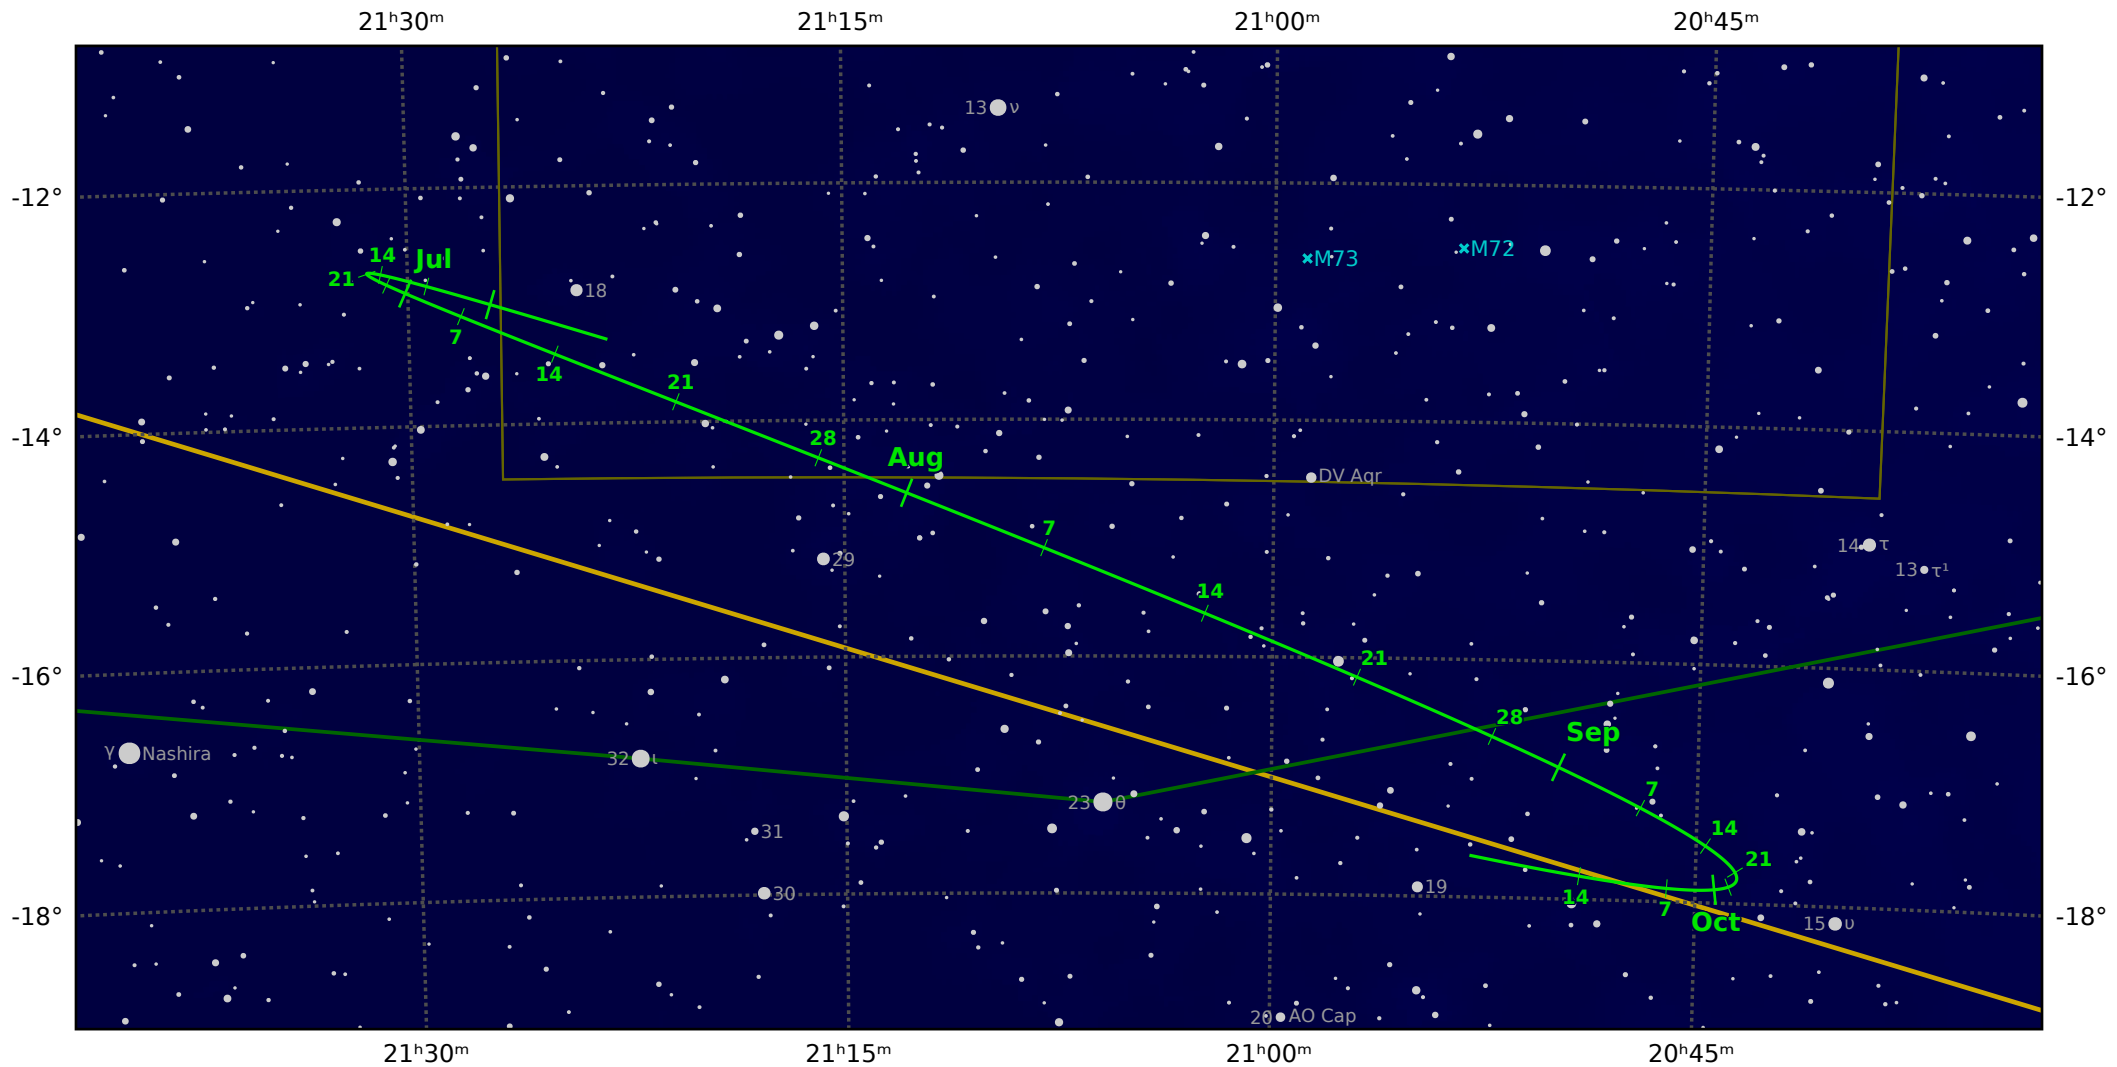

# The path of Asteroid 16 Psyche around opposition on 7 Aug 2024

© Dominic Ford 2011-2021. Downloaded from <https://in-the-sky.org>

Magnitude scale: ● 9.5 ● 9.0 ● 8.5 ● 8.0 ● 7.5 ● 7.0 ● 6.5 ● 6.0 ● 5.5 ● 5.0 ● 4.5 ● 4.0 ● 3.5

— Ecliptic Plane