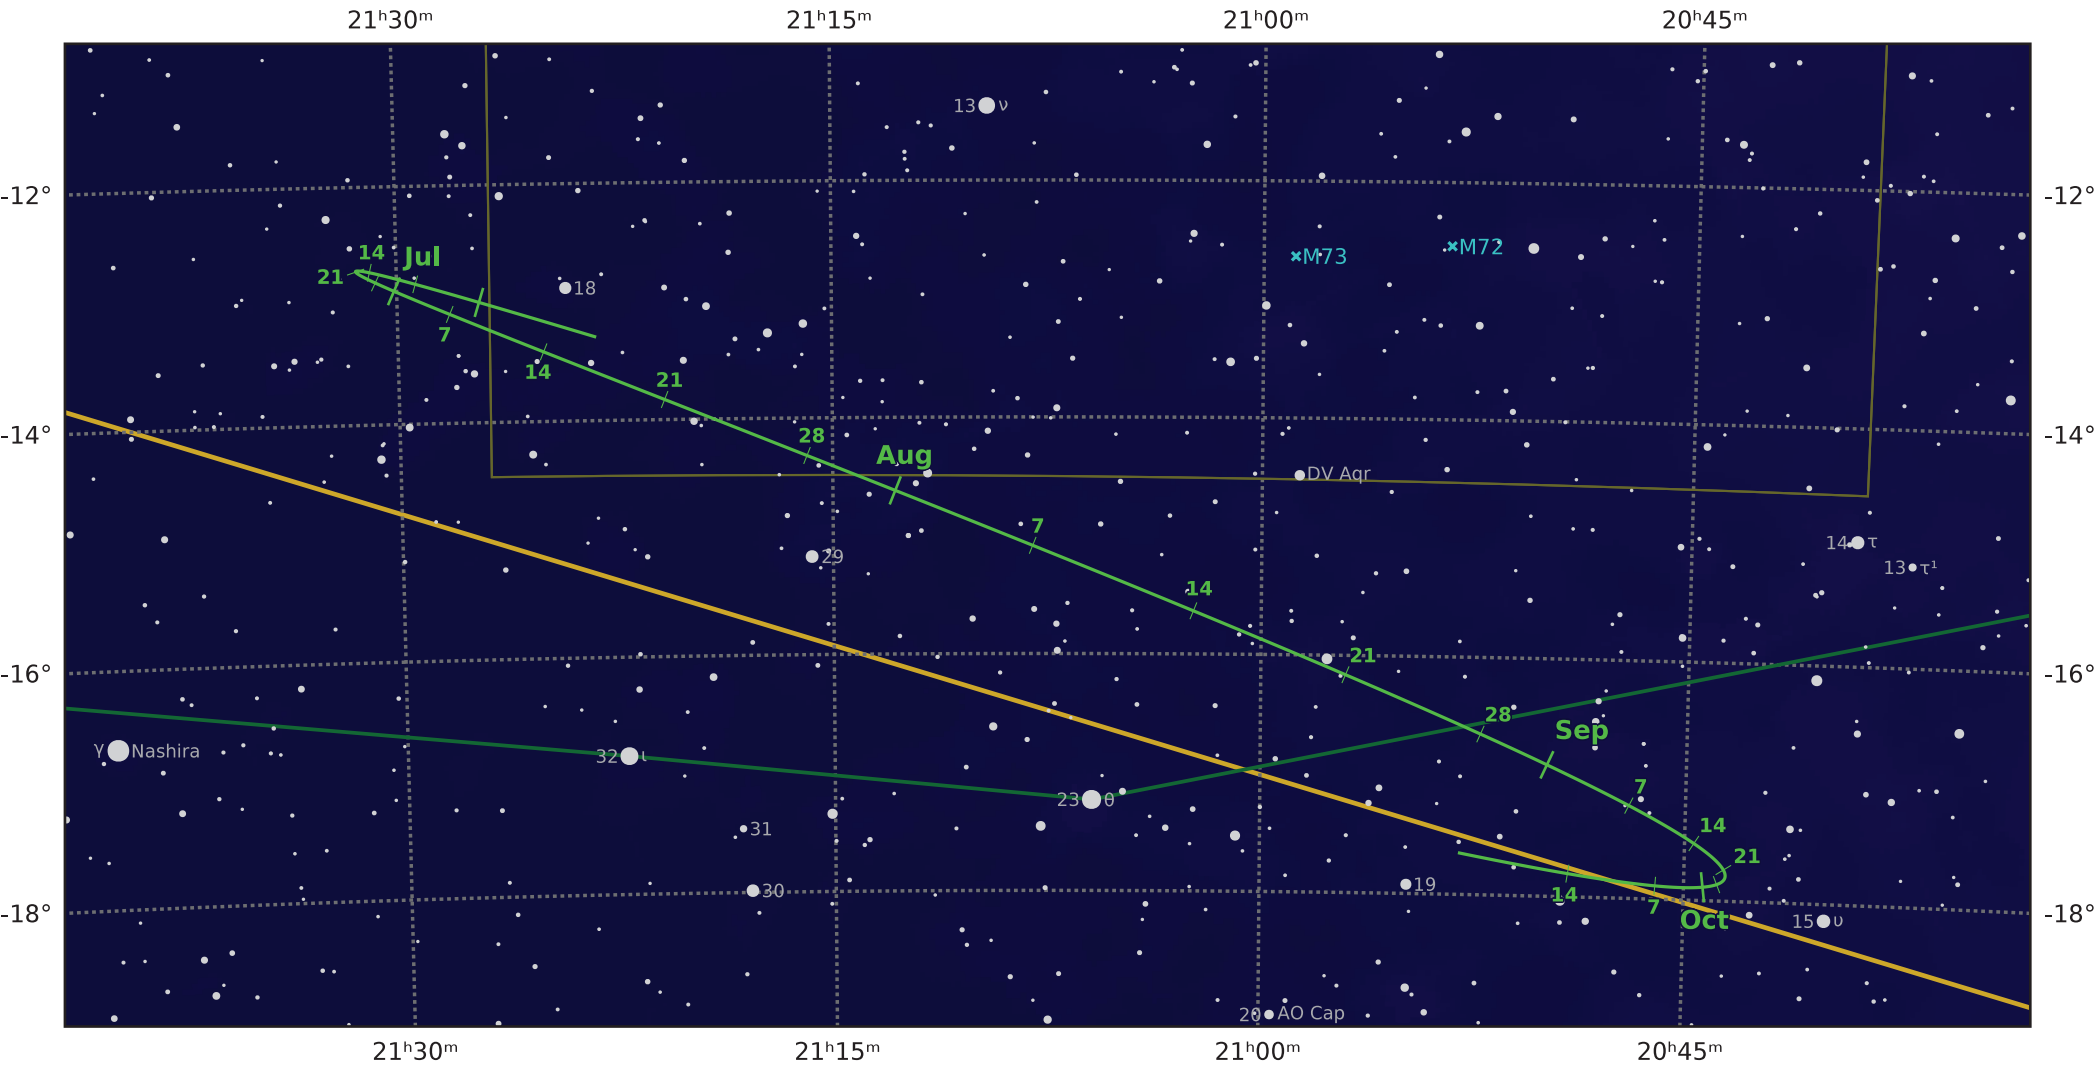

The path of Asteroid 16 Psyche around opposition on 7 Aug 2024

© Dominic Ford 2011-2021. Downloaded from <https://in-the-sky.org>

Magnitude scale: ● -9.5 ● -9.0 ● -8.5 ● -8.0 ● -7.5 ● -7.0 ● -6.5 ● -6.0 ● -5.5 ● -5.0 ● -4.5 ● -4.0 ● -3.5

— Ecliptic Plane