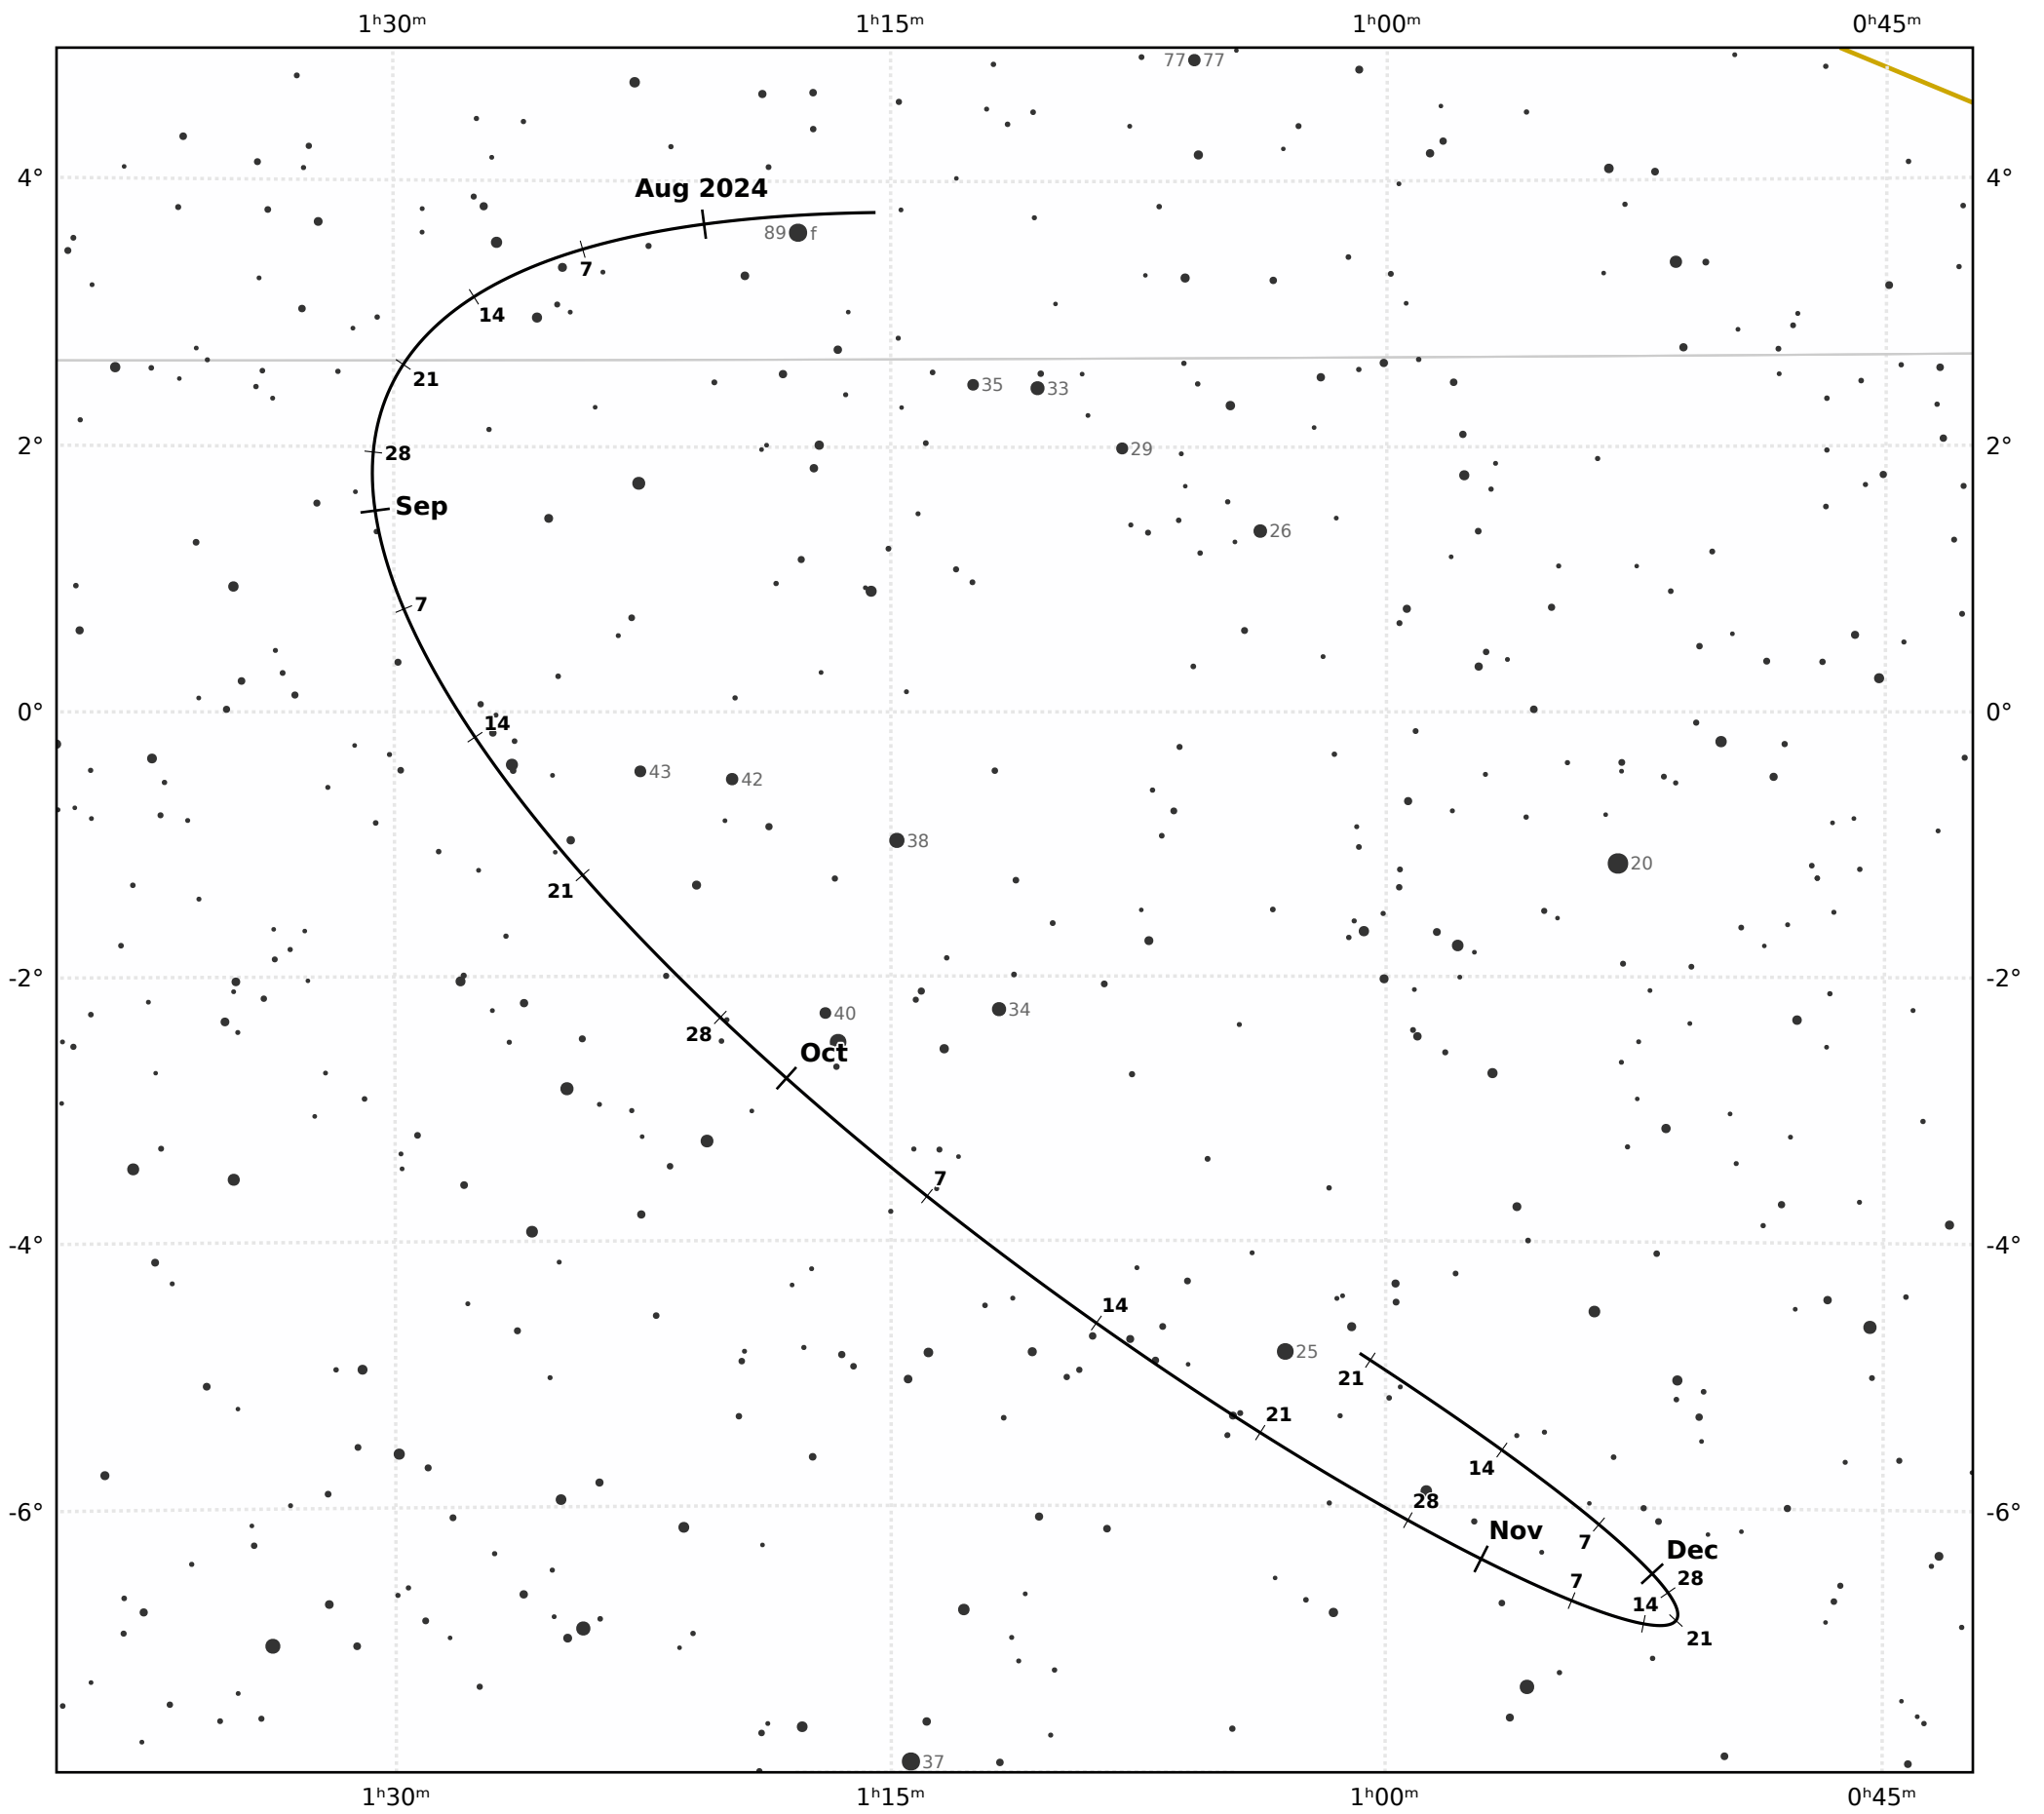

The path of Asteroid 39 Laetitia around opposition on 8 Oct 2024

© Dominic Ford 2011-2021. Downloaded from <https://in-the-sky.org>

Magnitude scale: ● -9.5 ● -9.0 ● -8.5 ● -8.0 ● -7.5 ● -7.0 ● -6.5 ● -6.0 ● -5.5 ● -5.0 ● -4.5

— Ecliptic Plane