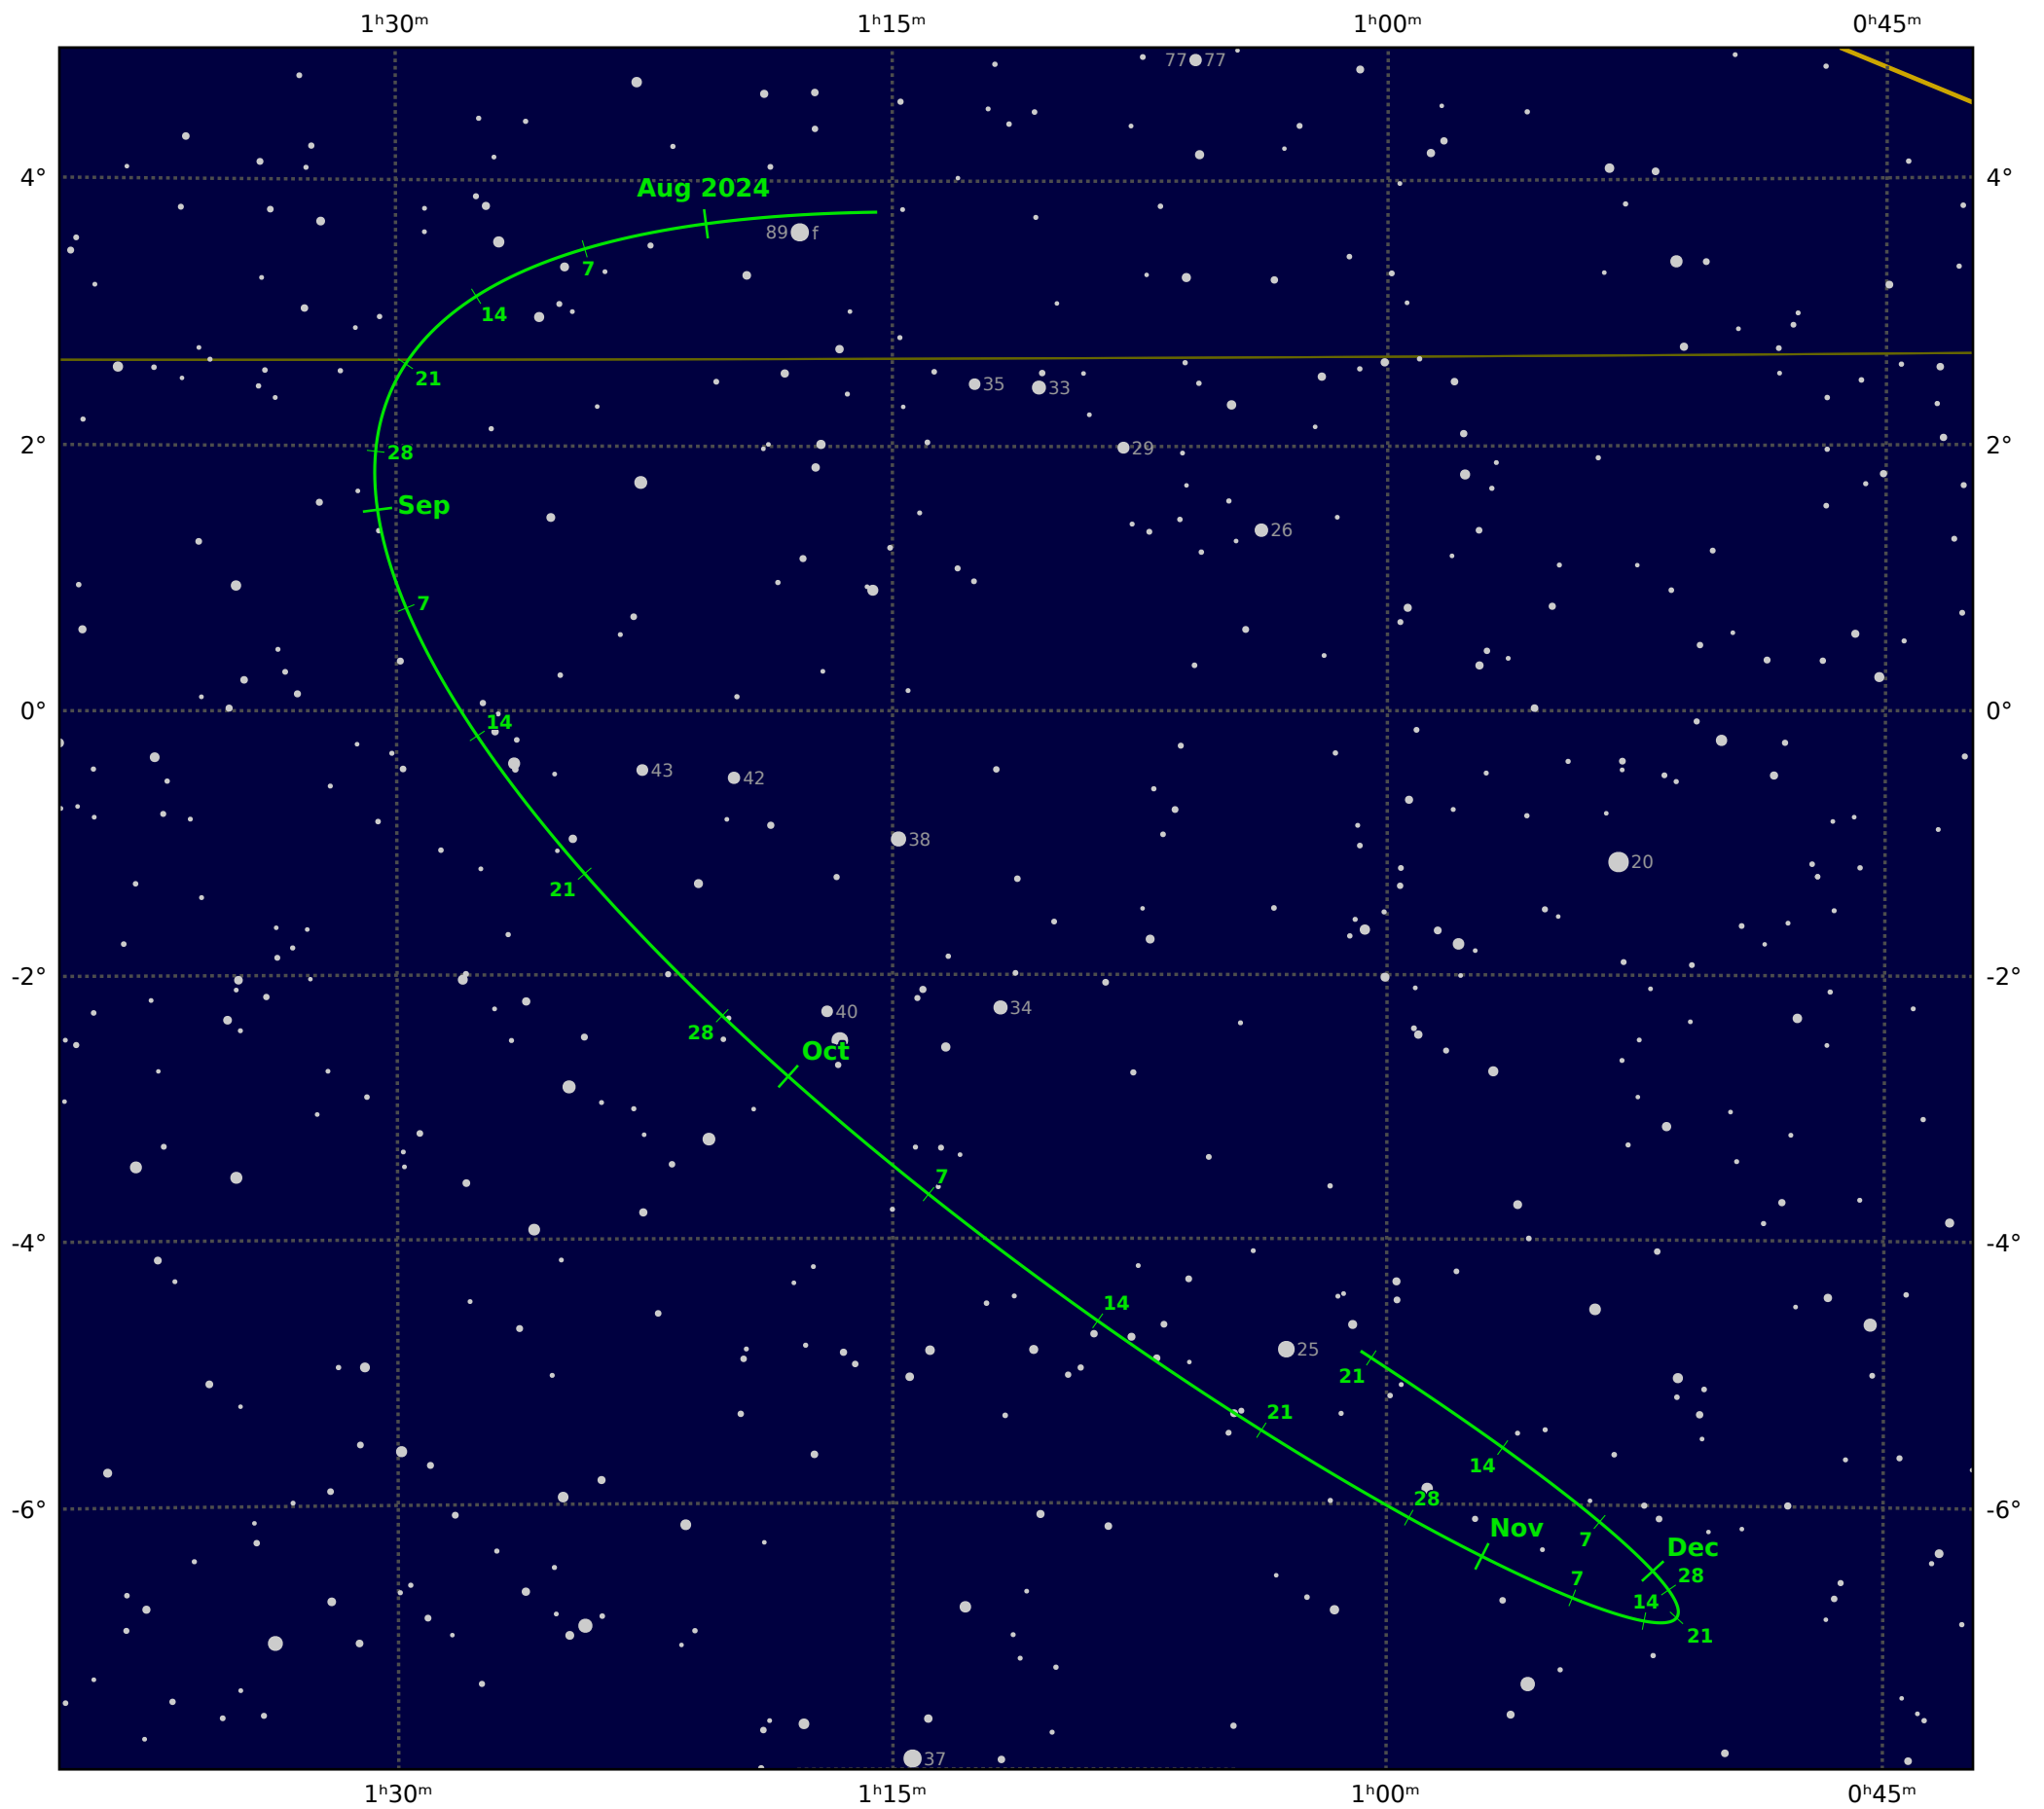

# The path of Asteroid 39 Laetitia around opposition on 8 Oct 2024

© Dominic Ford 2011–2021. Downloaded from <https://in-the-sky.org>

Magnitude scale: ● 9.5 ● 9.0 ● 8.5 ● 8.0 ● 7.5 ● 7.0 ● 6.5 ● 6.0 ● 5.5 ● 5.0 ● 4.5

— Ecliptic Plane