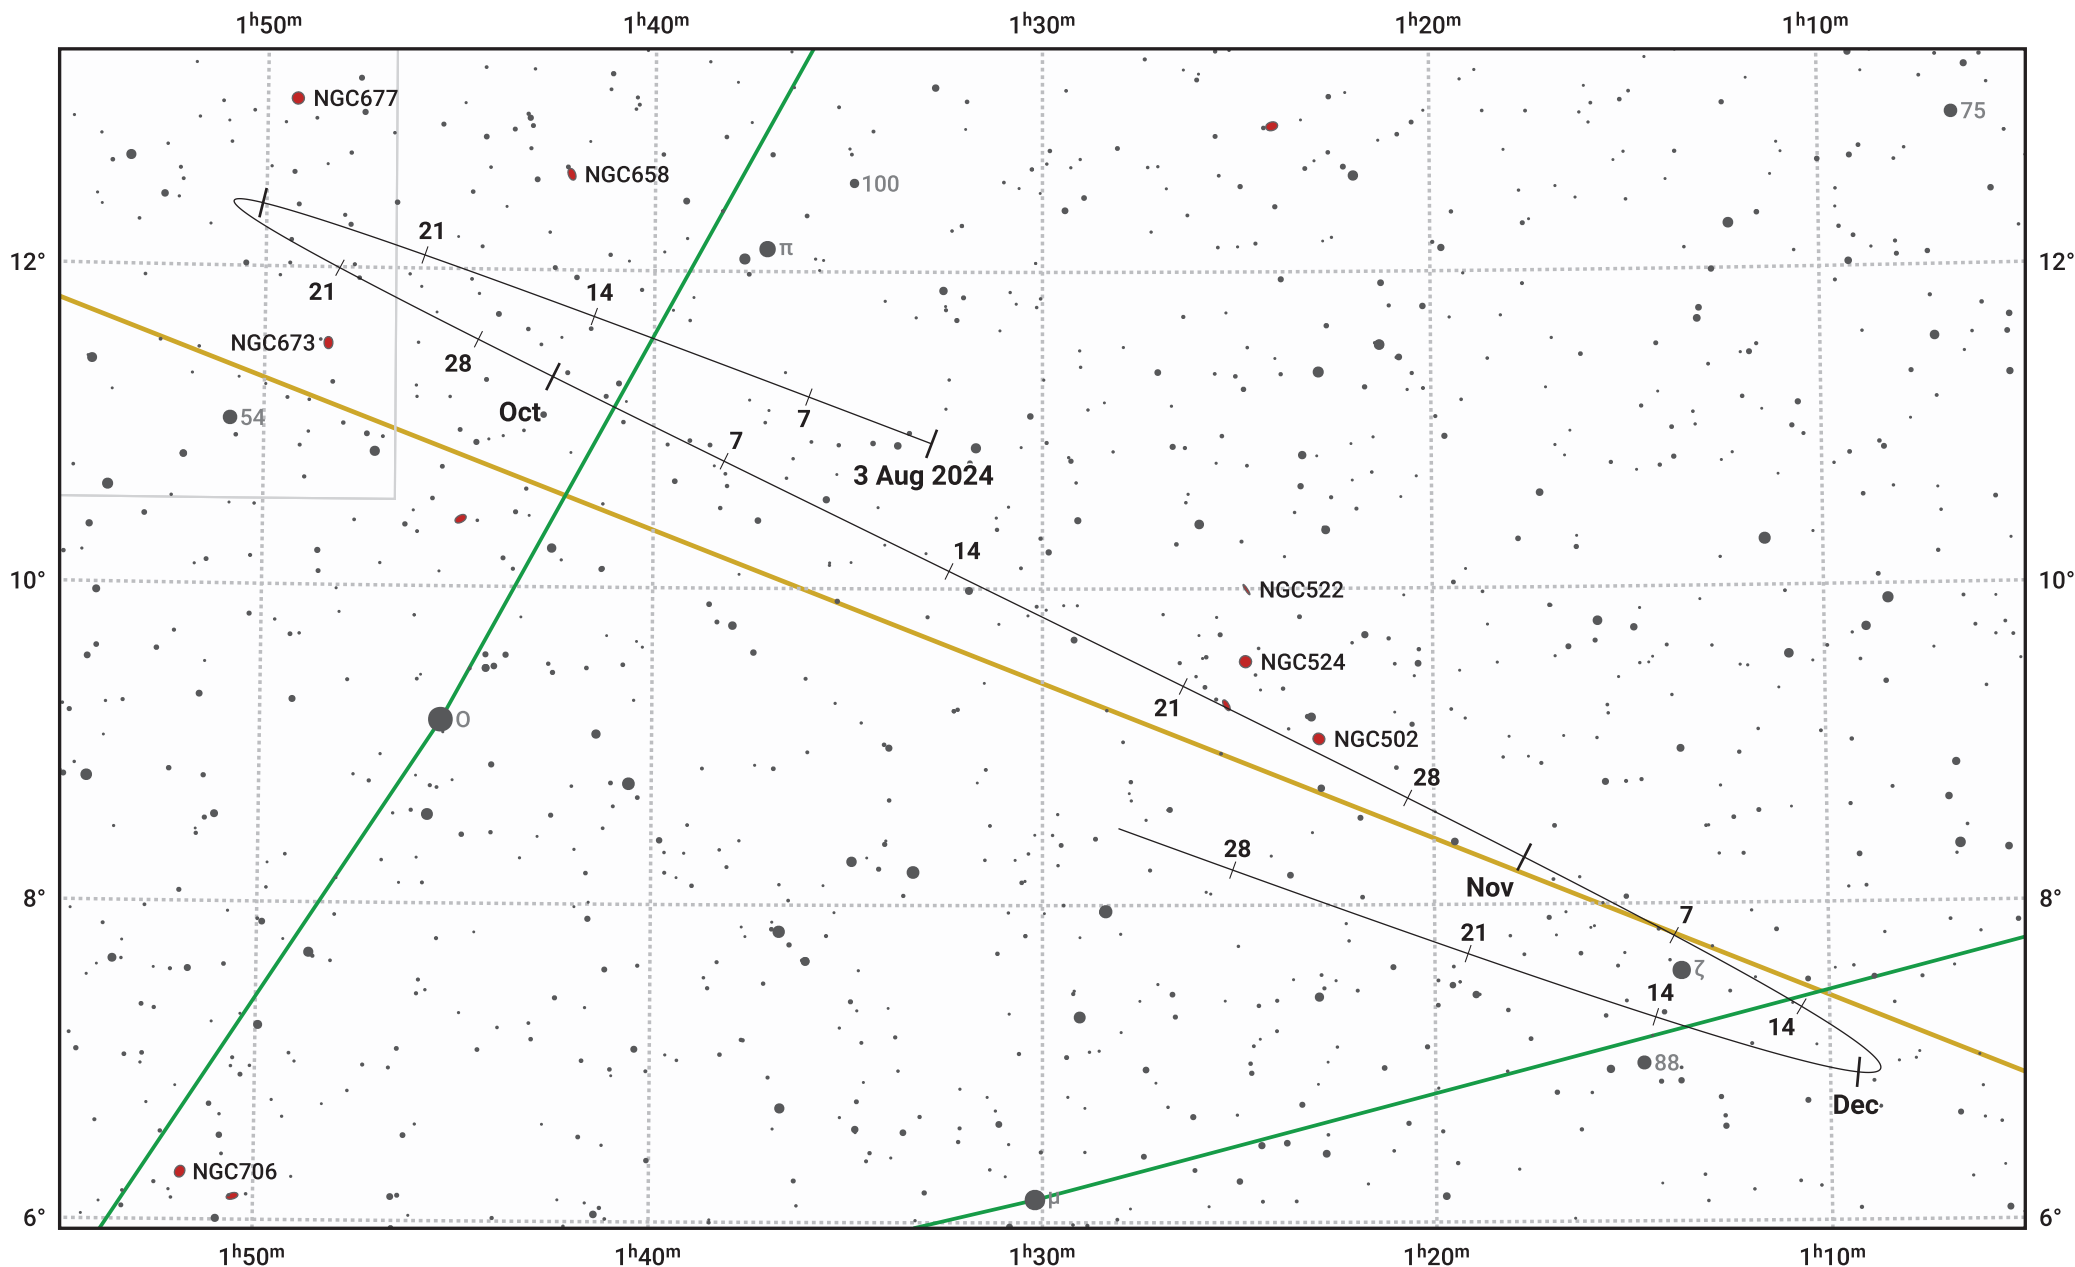

The path of Asteroid 19 Fortuna around opposition on 17 Oct 2024

© Dominic Ford 2011–2024. Date markers placed at midnight UTC. Downloaded from <https://in-the-sky.org>

Magnitude scale: · 11.0 · 10.0 · 9.0 · 8.0 · 7.0 · 6.0 · 5.0 · 4.0

— Ecliptic Plane

Galaxy Bright nebula Open cluster Globular cluster

Date	Mag	Phase
2024 Sep 1	10.7	96%
2024 Sep 16	10.3	98%
2024 Oct 1	9.9	99%
2024 Oct 17	9.3	100%
2024 Nov 1	9.8	99%
2024 Nov 17	10.3	98%
2024 Dec 1	10.7	96%
2024 Dec 30	11.3	94%